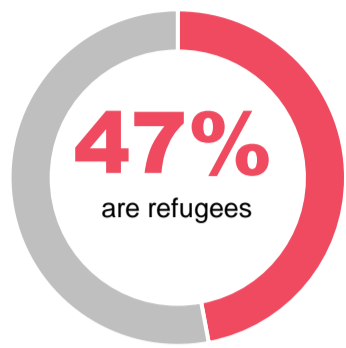

39,025

Total refugees and asylum seekers in Somalia

18,360
Total refugees

20,665
Total asylum seekers

As of 30 April 2024, Somalia is hosting 39,025 refugees and asylum-seekers, among which 66% are women and children. The majority of refugees and asylum-seekers 65% are from Ethiopia, followed by Yemen 29%, Syria 4% and other countries 1%.

74% refugees and asylum-seekers reside in urban or peri-urban settings across Woqooyi Galbeed and Bari regions, in the northern part of the country.

Age and gender

School-age Children

Reproductive Age Women/Girls