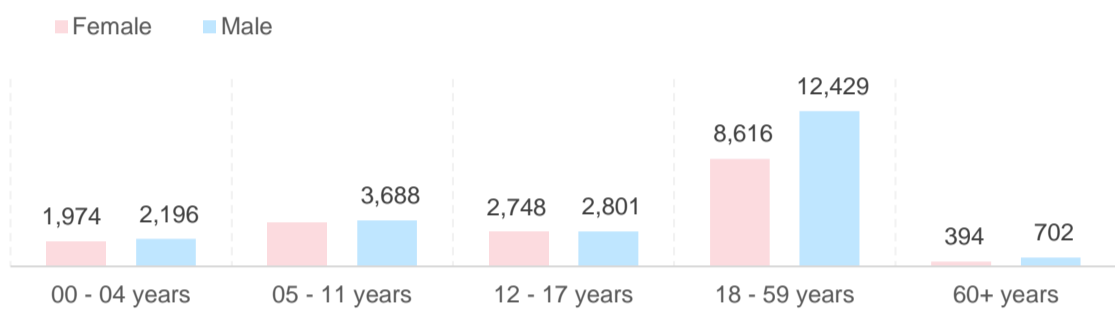

39,025

Total refugees and asylum seekers in Somalia

18,360
Total refugees

20,665
Total asylum seekers

As of 30 April 2024, Somalia is hosting 39,025 refugees and asylum-seekers, among which 66% are women and children. The majority of refugees and asylum-seekers 65% are from Ethiopia, followed by Yemen 29%, Syria 4% and other countries 1%.

74% refugees and asylum-seekers reside in urban or peri-urban settings across Woqooyi Galbeed and Bari regions, in the northern part of the country.

Age and gender

School-age Children

Reproductive Age Women/Girls