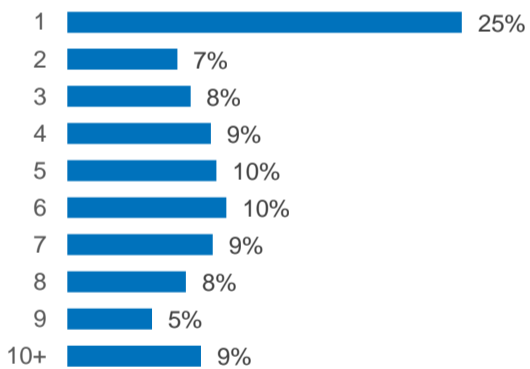

Family Size