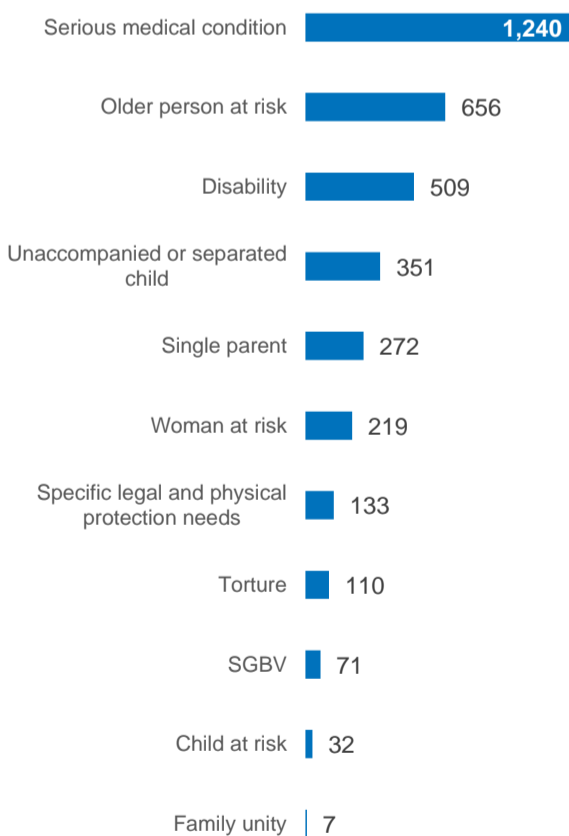

39,025

Total refugees and asylum seekers in Somalia

18,360
Total refugees

20,665
Total asylum seekers

As of 30 April 2024, Somalia is hosting 39,025 refugees and asylum-seekers, among which 66% are women and children. The majority of refugees and asylum-seekers 65% are from Ethiopia, followed by Yemen 29%, Syria 4% and other countries 1%.

74% refugees and asylum-seekers reside in urban or peri-urban settings across Woqooyi Galbeed and Bari regions, in the northern part of the country.

Age and gender

School-age Children

Reproductive Age Women/Girls

Specific Needs

Family Size

Household Distribution

Current Location by Region

The boundaries and names shown and the designations used on this map do not imply social endorsement or acceptance by the United Nations