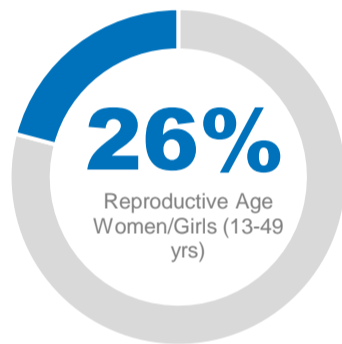

39,025

Total refugees and asylum seekers in Somalia

18,360
Total refugees

20,665
Total asylum seekers

As of 30 April 2024, Somalia is hosting 39,025 refugees and asylum-seekers, among which 66% are women and children. The majority of refugees and asylum-seekers 65% are from Ethiopia, followed by Yemen 29%, Syria 4% and other countries 1%.

74% refugees and asylum-seekers reside in urban or peri-urban settings across Woqooyi Galbeed and Bari regions, in the northern part of the country.

Age and gender

School-age Children

Reproductive Age Women/Girls