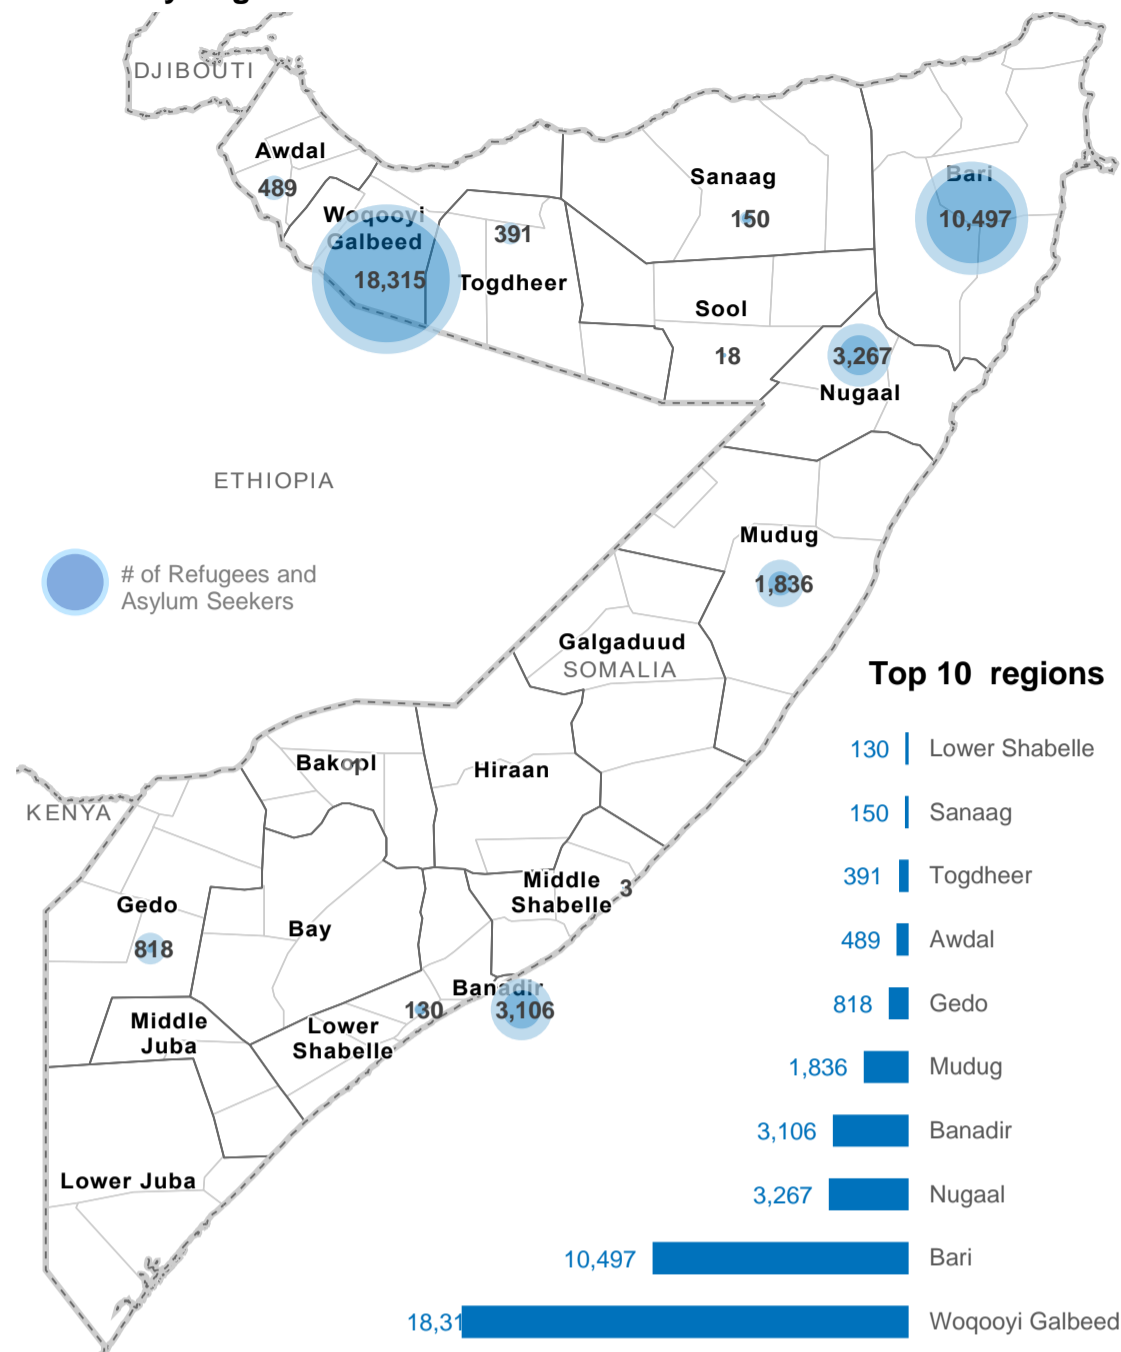

39,025

Total refugees and asylum seekers in Somalia

18,360
Total refugees

20,665
Total asylum seekers

As of 30 April 2024, Somalia is hosting 39,025 refugees and asylum-seekers, among which 66% are women and children. The majority of refugees and asylum-seekers 65% are from Ethiopia, followed by Yemen 29%, Syria 4% and other countries 1%.

74% refugees and asylum-seekers reside in urban or peri-urban settings across Woqooyi Galbeed and Bari regions, in the northern part of the country.

Age and gender

School-age Children

Reproductive Age Women/Girls

Specific Needs

Family Size

Household Distribution

Current Location by Region

The boundaries and names shown and the designations used on this map do not imply social endorsement or acceptance by the United Nations

Monthly registration trend ~ 2024

Country of Origin by region

Region	Ethiopia	Yemen	Syria	Tanzania	Other	Total
Awdal	295	185	9	-	-	489
Bakool	1	-	-	-	-	1
Banadir	12	2,769	183	141	1	3,106
Bari	8,480	1,900	103	-	14	10,497
Galgaduud	-	1	-	-	-	1
Gedo	818	-	-	-	-	818
Lower Juba	-	2	-	-	-	2
Lower Shabelle	-	130	-	-	-	130
Middle Juba	-	1	-	-	-	1
Middle Shabelle	-	3	-	-	-	3
Mudug	1,702	82	50	-	2	1,836
Nugaal	3,000	243	22	-	2	3,267
Sanaag	127	19	4	-	-	150
Sool	7	11	-	-	-	18
Togdheer	188	156	44	-	3	391
Woqooyi Galbeed	10,874	5,943	1,161	-	337	18,315
Grand Total	25,504	11,445	1,576	141	359	39,025