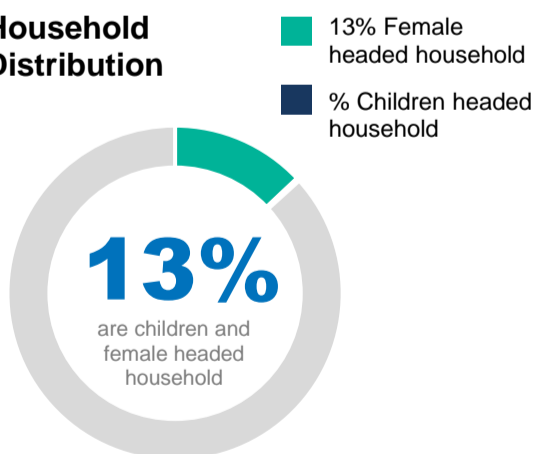

39,025

Total refugees and asylum seekers in Somalia

18,360
Total refugees

20,665
Total asylum seekers

As of 30 April 2024, Somalia is hosting 39,025 refugees and asylum-seekers, among which 66% are women and children. The majority of refugees and asylum-seekers 65% are from Ethiopia, followed by Yemen 29%, Syria 4% and other countries 1%.

74% refugees and asylum-seekers reside in urban or peri-urban settings across Woqooyi Galbeed and Bari regions, in the northern part of the country.

Age and gender

School-age Children

Reproductive Age Women/Girls

Specific Needs

Family Size

Household Distribution

Current Location by Region

The boundaries and names shown and the designations used on this map do not imply social endorsement or acceptance by the United Nations