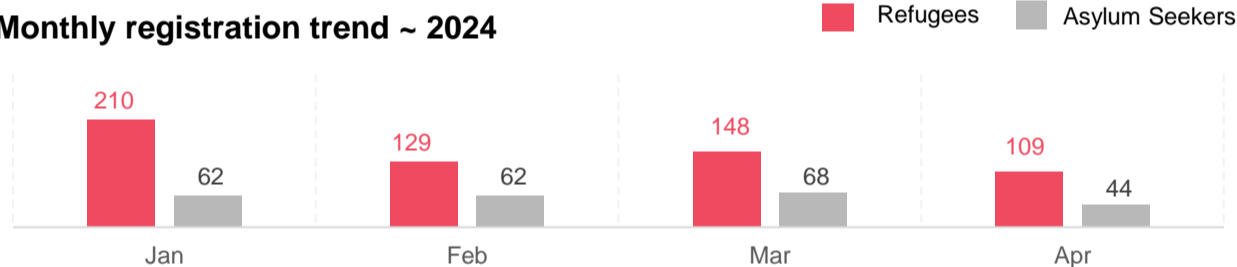

39,025

Total refugees and asylum seekers in Somalia

18,360
Total refugees

20,665
Total asylum seekers

As of 30 April 2024, Somalia is hosting 39,025 refugees and asylum-seekers, among which 66% are women and children. The majority of refugees and asylum-seekers 65% are from Ethiopia, followed by Yemen 29%, Syria 4% and other countries 1%.

74% refugees and asylum-seekers reside in urban or peri-urban settings across Woqooyi Galbeed and Bari regions, in the northern part of the country.

Age and gender

School-age Children

Reproductive Age Women/Girls

Specific Needs

Family Size

Household Distribution

Current Location by Region

The boundaries and names shown and the designations used on this map do not imply social endorsement or acceptance by the United Nations

Monthly registration trend ~ 2024

Country of Origin by region

Region	Ethiopia	Yemen	Syria	Tanzania	Other	Total
Awdal	295	185	9	-	-	489
Bakool	1	-	-	-	-	1
Banadir	12	2,769	183	141	1	3,106
Bari	8,480	1,900	103	-	14	10,497
Galgaduud	-	1	-	-	-	1
Gedo	818	-	-	-	-	818
Lower Juba	-	2	-	-	-	2
Lower Shabelle	-	130	-	-	-	130
Middle Juba	-	1	-	-	-	1
Middle Shabelle	-	3	-	-	-	3
Mudug	1,702	82	50	-	2	1,836
Nugaal	3,000	243	22	-	2	3,267
Sanaag	127	19	4	-	-	150
Sool	7	11	-	-	-	18
Togdheer	188	156	44	-	3	391
Woqooyi Galbeed	10,874	5,943	1,161	-	337	18,315
Grand Total	25,504	11,445	1,576	141	359	39,025