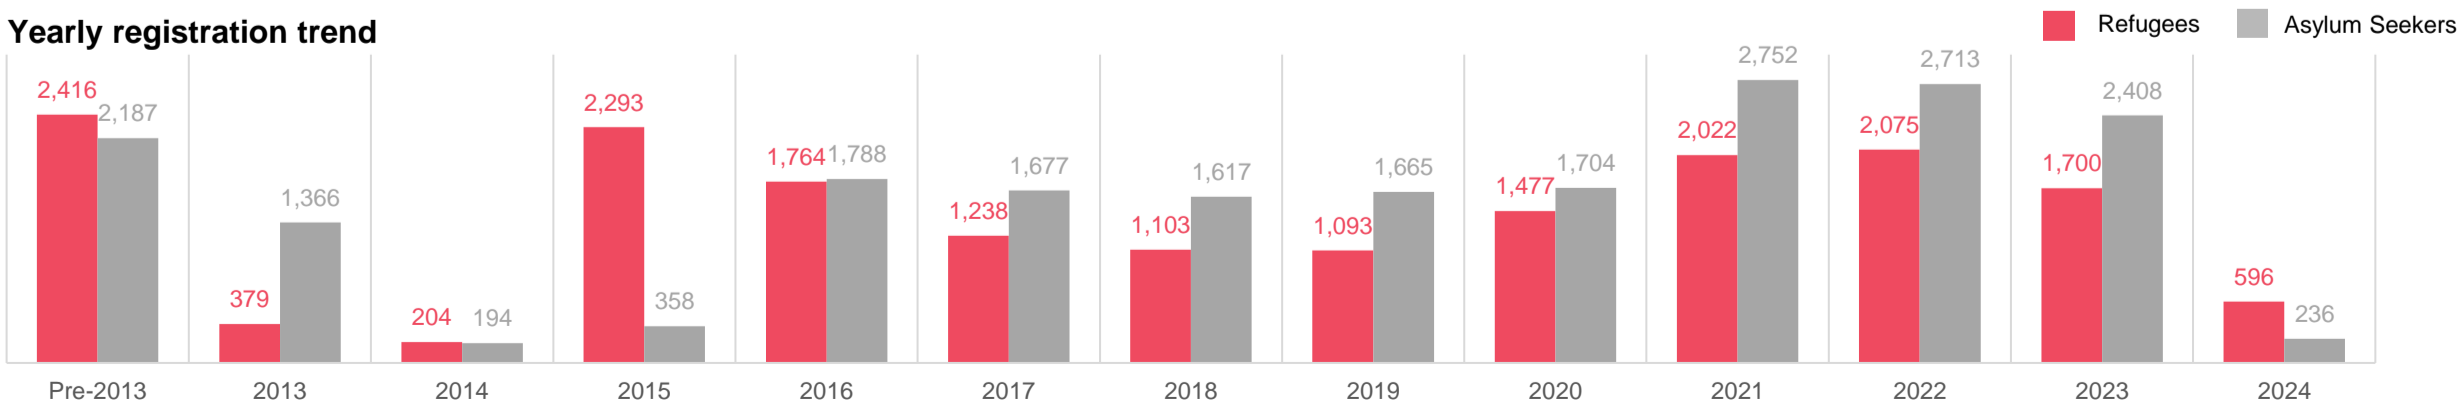

Yearly registration trend

UNHCR is grateful for the generous contributions of donors who have directly contributed to the UNHCR Somalia operation in 2024