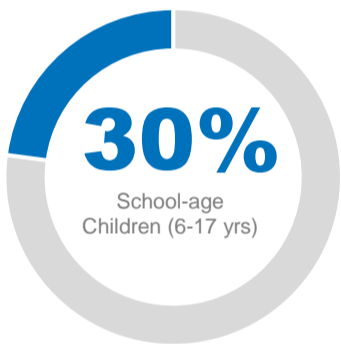

39,025

Total refugees and asylum seekers in Somalia

18,360
Total refugees

20,665
Total asylum seekers

As of 30 April 2024, Somalia is hosting 39,025 refugees and asylum-seekers, among which 66% are women and children. The majority of refugees and asylum-seekers 65% are from Ethiopia, followed by Yemen 29%, Syria 4% and other countries 1%.

74% refugees and asylum-seekers reside in urban or peri-urban settings across Woqooyi Galbeed and Bari regions, in the northern part of the country.

Age and gender

School-age Children

Reproductive Age Women/Girls