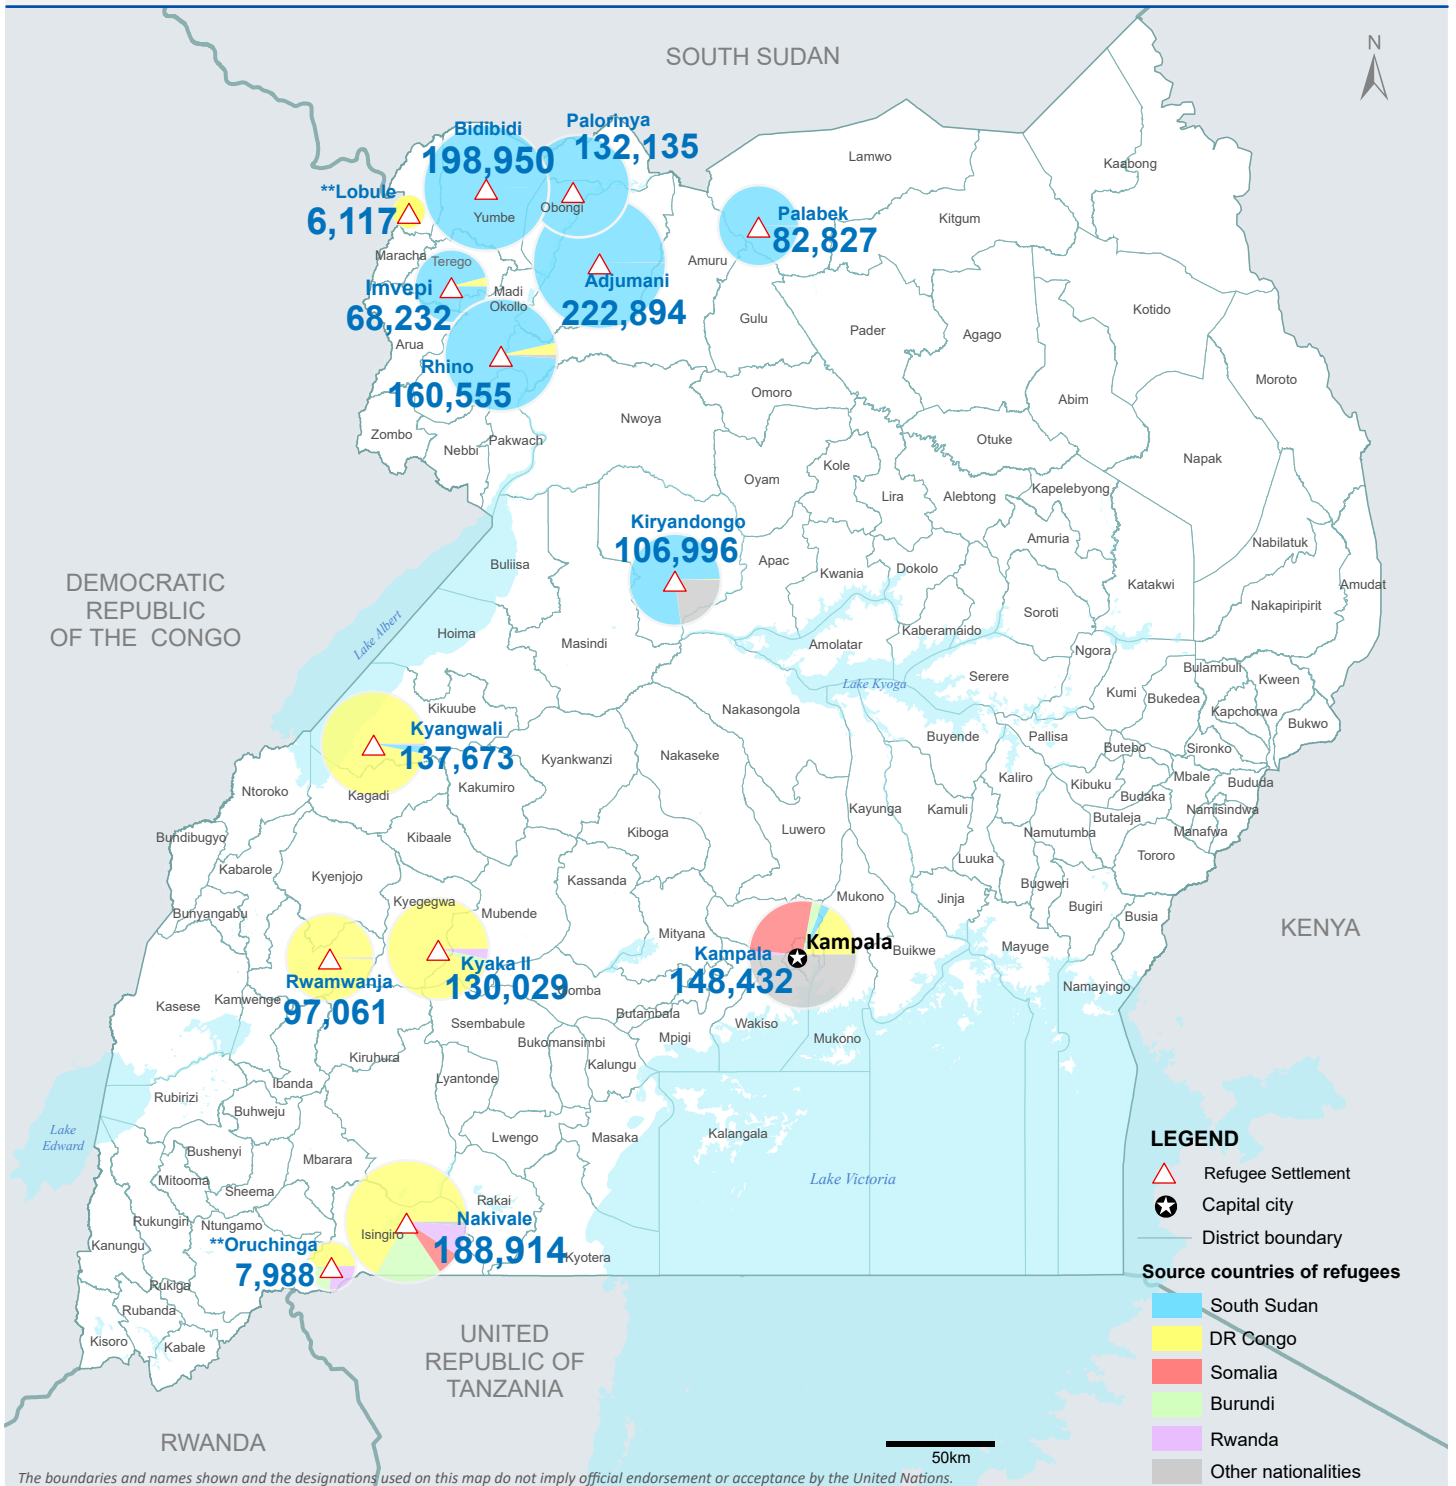

UGANDA - POPULATION DASHBOARD

ANNEX II - Map - Refugees and Asylum Seekers

31-May-2024

Total refugees and asylum-seekers 1,688,803

Countries of origin

Refugees per settlement

The boundaries and names shown and the designations used on this map do not imply official endorsement or acceptance by the United Nations.

** Oruchinga and Lobule symbols not to scale