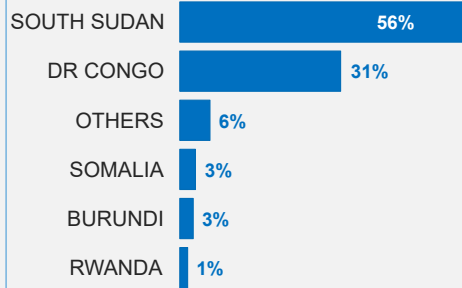

UGANDA - POPULATION DASHBOARD

ANNEX II - Map - Refugees and Asylum Seekers

31-May-2024

Total refugees and asylum-seekers 1,688,803

Countries of origin

Refugees per settlement

The boundaries and names shown and the designations used on this map do not imply official endorsement or acceptance by the United Nations.

** Oruchinga and Lobule symbols not to scale