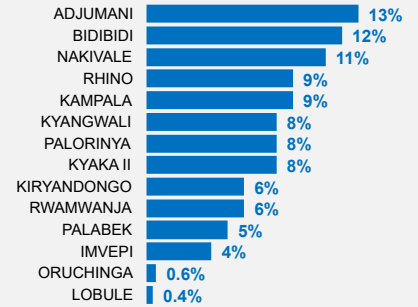

UGANDA - POPULATION DASHBOARD

ANNEX II - Map - Refugees and Asylum Seekers

31-May-2024

Total refugees and asylum-seekers 1,688,803

Countries of origin

Refugees per settlement

The boundaries and names shown and the designations used on this map do not imply official endorsement or acceptance by the United Nations.

** Oruchinga and Lobule symbols not to scale