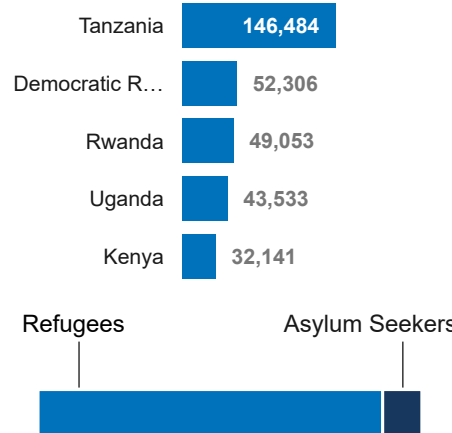

324K
Burundi Refugees and Asylum seekers in neighbouring countries

80K
Internally Displaced Persons

8K
Conflict induced IDPs

72K
Natural disaster IDPs

9,871
Returnees in 2024

89K
Refugees and Asylum Seekers in Burundi

Burundian Refugees by Country of Asylum

Age Gender breakdown

Refugees in Burundi Country of Origin

Burundi Returnees in 2024

Burundians displaced into neighbouring countries