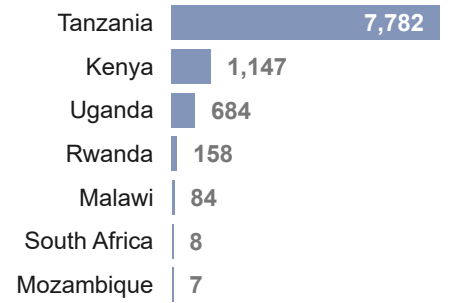

324K
Burundi Refugees and Asylum seekers in neighbouring countries

80K
Internally Displaced Persons

8K
Conflict induced IDPs

72K
Natural disaster IDPs

9,871
Returnees in 2024

89K
Refugees and Asylum Seekers in Burundi

Burundian Refugees by Country of Asylum

Age Gender breakdown

Refugees in Burundi Country of Origin

Burundi Returnees in 2024

Burundians displaced into neighbouring countries