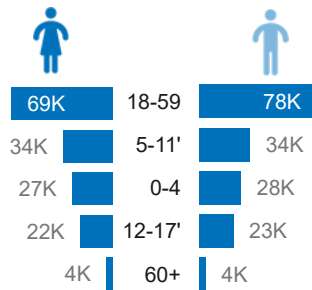

324K
Burundi Refugees and Asylum seekers in neighbouring countries

80K
Internally Displaced Persons

8K
Conflict induced IDPs

72K
Natural disaster IDPs

9,871
Returnees in 2024

89K
Refugees and Asylum Seekers in Burundi

Burundian Refugees by Country of Asylum

Age Gender breakdown

Refugees in Burundi Country of Origin

Burundi Returnees in 2024

Burundians displaced into neighbouring countries