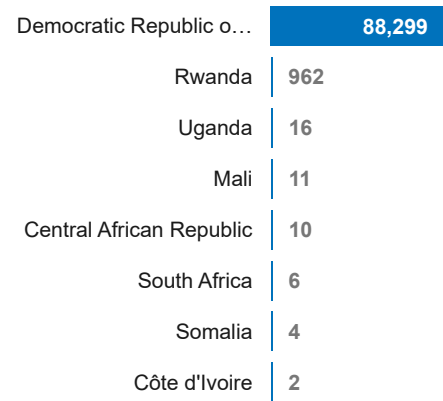

324K
Burundi Refugees and Asylum seekers in neighbouring countries

80K
Internally Displaced Persons

8K
Conflict induced IDPs

72K
Natural disaster IDPs

9,871
Returnees in 2024

89K
Refugees and Asylum Seekers in Burundi

Burundian Refugees by Country of Asylum

Age Gender breakdown

Refugees in Burundi Country of Origin

Burundi Returnees in 2024

Burundians displaced into neighbouring countries