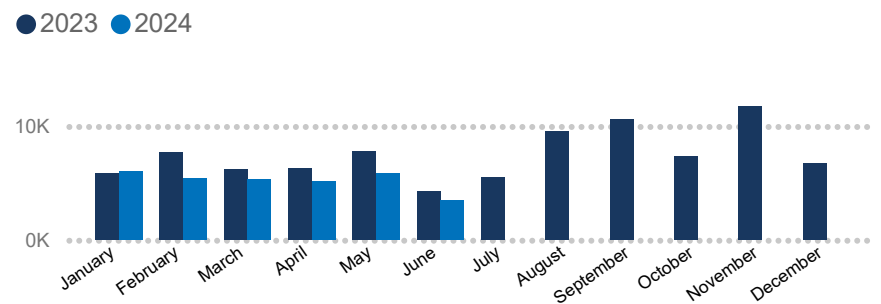

KEY FIGURES

2,274,424
SOUTH SUDANESE REFUGEES

This figure excludes 2,825 refugees and asylum seekers in the Central African Republic.

2024 REGIONAL RRRP FUNDING

USD 1.4 B

REQUESTED

USD 229.8 M

RECEIVED

BY 123 RRP PARTNERS IN 2024 FOR THE SOUTH SUDAN SITUATION

BY COUNTRY OF ASYLUM

NEW ARRIVALS BY MONTH

2024 arrivals (1 Jan - 30 Jun): 31,375

Based on field reports, UNHCR and Government registration

The boundaries and names shown and the designations used on this map do not imply official endorsement or acceptance by the United Nations.