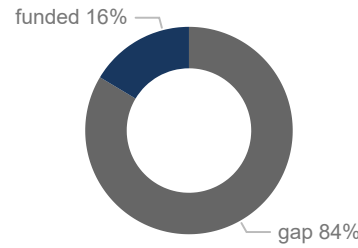

KEY FIGURES

2,274,424
SOUTH SUDANESE REFUGEES

This figure excludes 2,825 refugees and asylum seekers in the Central African Republic.

2024 REGIONAL RRRP FUNDING

USD 1.4 B

REQUESTED

USD 229.8 M

RECEIVED

BY 123 RRP PARTNERS IN 2024 FOR THE SOUTH SUDAN SITUATION

BY COUNTRY OF ASYLUM

NEW ARRIVALS BY MONTH

2024 arrivals (1 Jan - 30 Jun): 31,375

Based on field reports, UNHCR and Government registration

The boundaries and names shown and the designations used on this map do not imply official endorsement or acceptance by the United Nations.