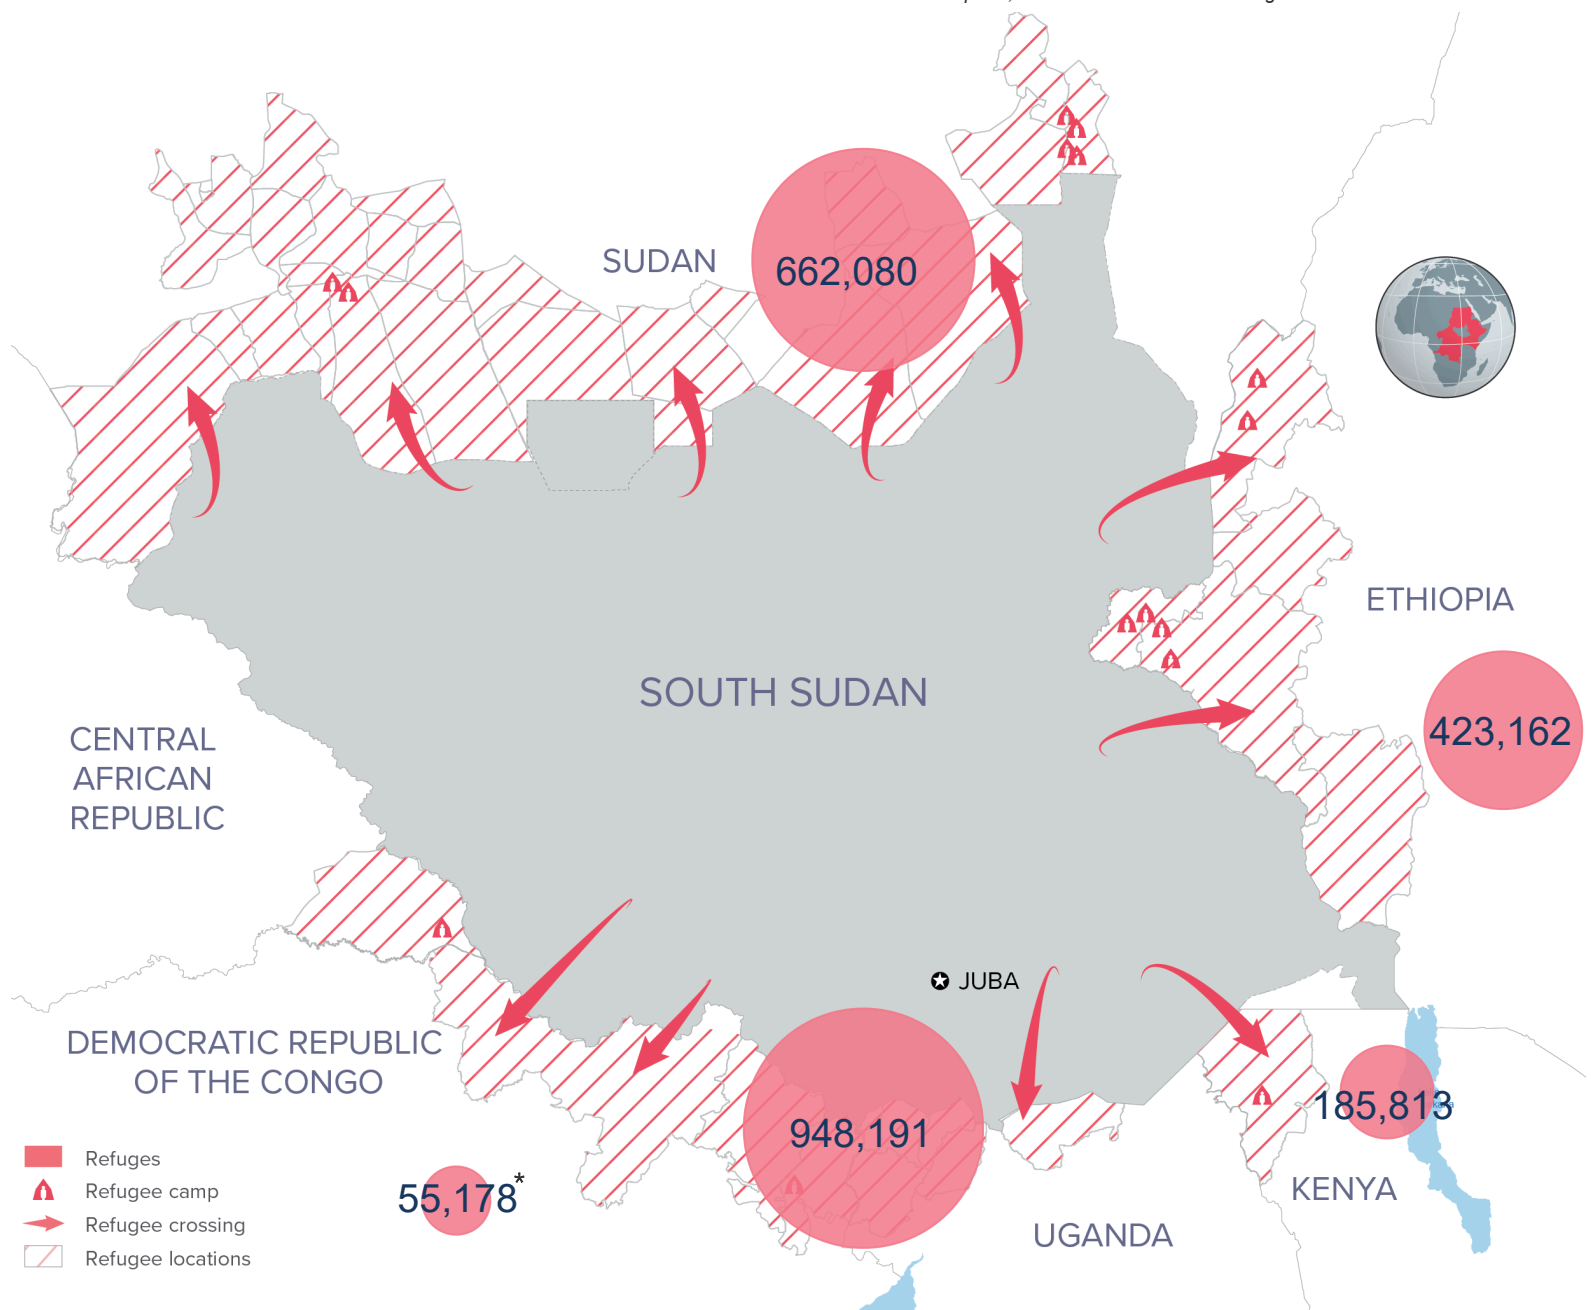

KEY FIGURES

2,274,424
SOUTH SUDANESE REFUGEES

This figure excludes 2,825 refugees and asylum seekers in the Central African Republic.

2024 REGIONAL RRRP FUNDING

USD 1.4 B

REQUESTED

USD 229.8 M

RECEIVED

BY 123 RRP PARTNERS IN 2024 FOR THE SOUTH SUDAN SITUATION

BY COUNTRY OF ASYLUM

NEW ARRIVALS BY MONTH

2024 arrivals (1 Jan - 30 Jun): 31,375

Based on field reports, UNHCR and Government registration

The boundaries and names shown and the designations used on this map do not imply official endorsement or acceptance by the United Nations.

*Figures as of 31 May 2024.