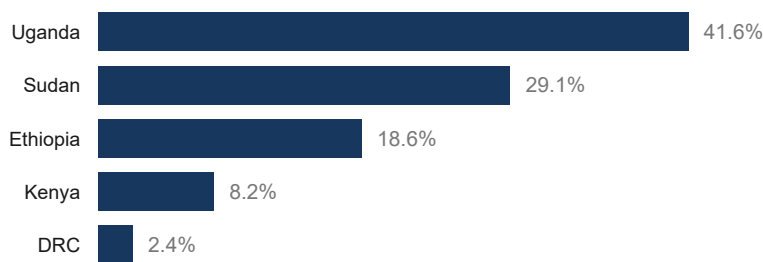

KEY FIGURES

2,274,424
SOUTH SUDANESE REFUGEES

This figure excludes 2,825 refugees and asylum seekers in the Central African Republic.

2024 REGIONAL RRRP FUNDING

USD 1.4 B

REQUESTED

USD 229.8 M

RECEIVED

BY 123 RRP PARTNERS IN 2024 FOR THE SOUTH SUDAN SITUATION

BY COUNTRY OF ASYLUM

NEW ARRIVALS BY MONTH

2024 arrivals (1 Jan - 30 Jun): 31,375

Based on field reports, UNHCR and Government registration

The boundaries and names shown and the designations used on this map do not imply official endorsement or acceptance by the United Nations.