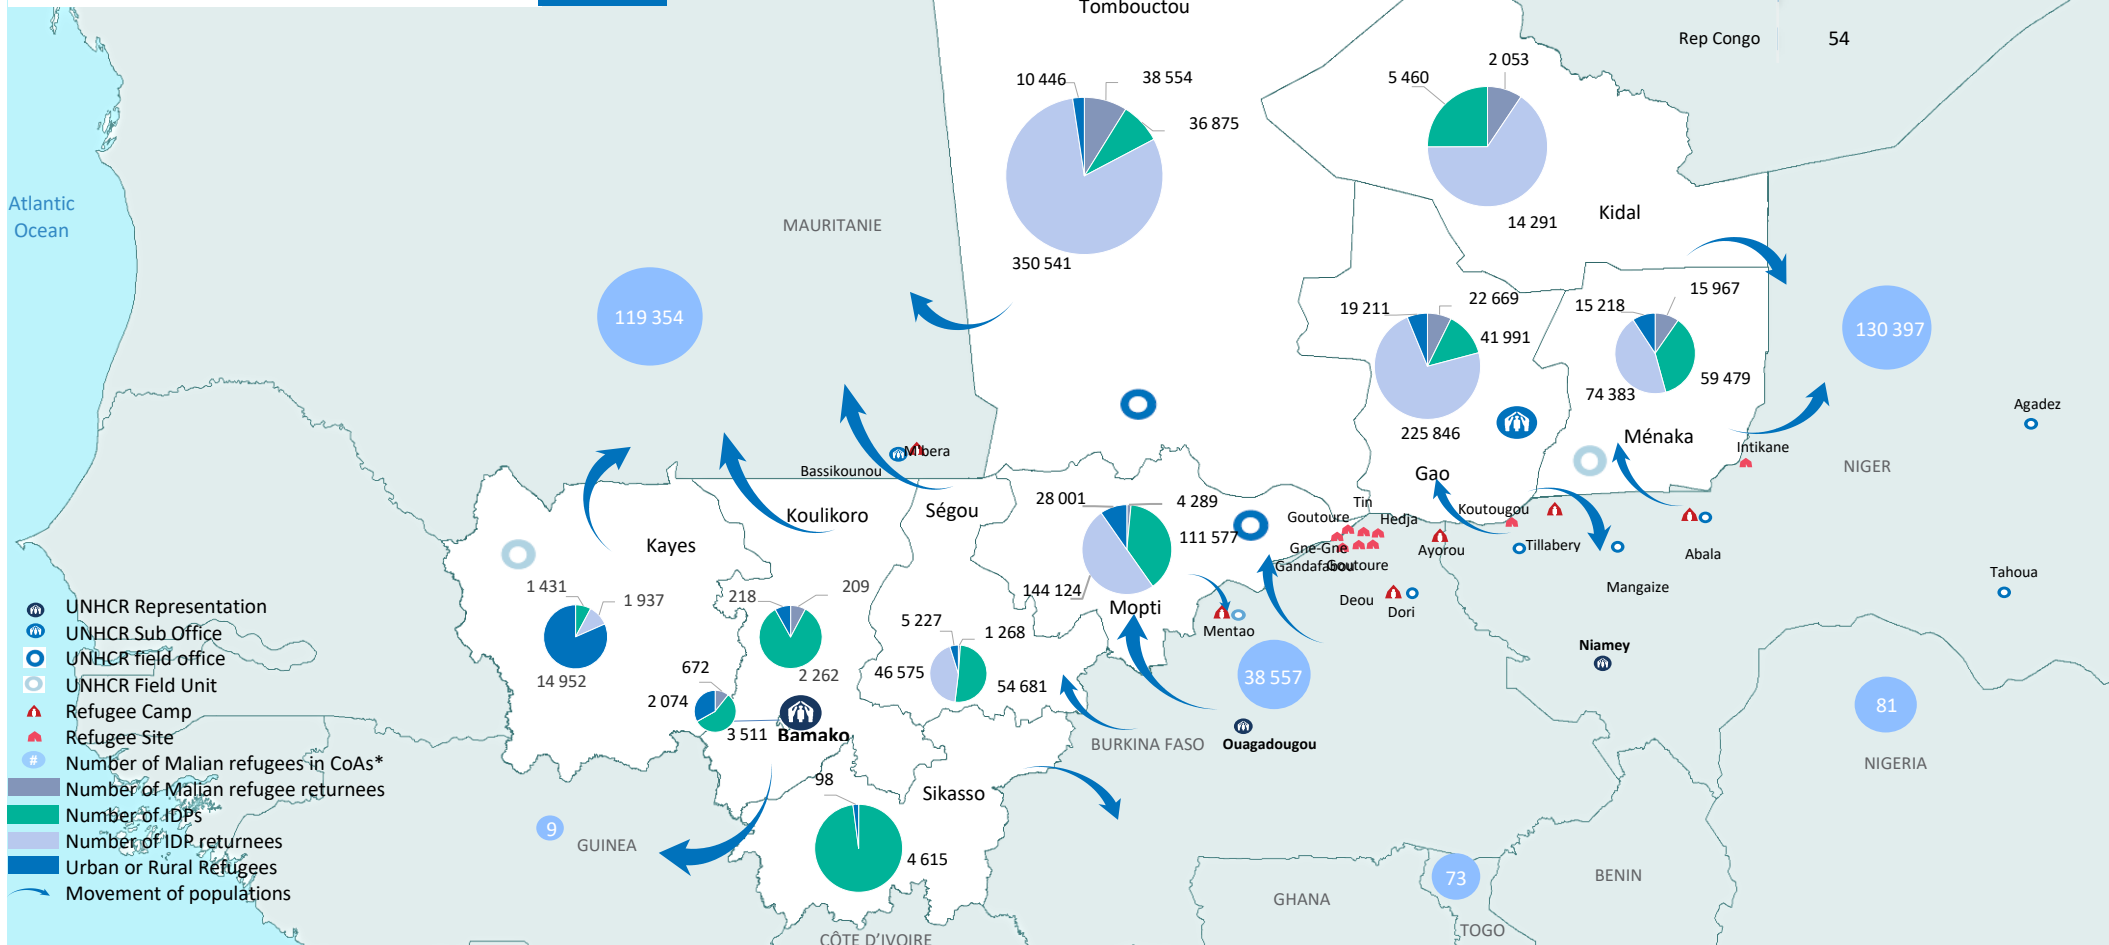

KEY FIGURES

Malian refugees in asylum countries (UNHCR)**	288 471
Malian refugees returnees (Government, DNDS)***	85 683
IDPs (Government, DNDS) ***	330 713
IDP returnees (Government, DNDS) ***	848 866
Refugees in Mali (Government, CNCR)	95 445
Asylum Seekers in Mali (RSD Processed)	233

Refugees in Mali by country of origine (verified and registered)

Burkina Faso	56 043
Niger	22 578
Mauritania	14 984
Centrafrique	1 321
RD Congo	288
Autres	177
Rep Congo	54

* (CoAs) Country of Asylum

The boundaries and names shown on this map do not imply official endorsement or acceptance by the United Nations.
Date updated: 15th July 2024

Sources: Government of Mali and UNHCR