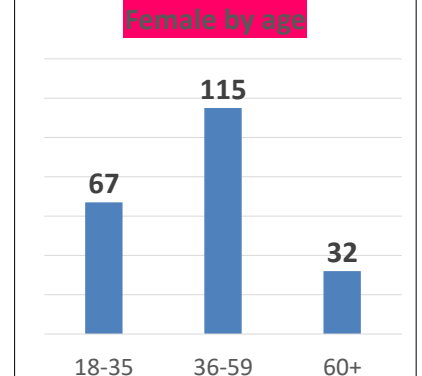

- #Total camp work permit holders by age (18-60+): 14,777 Individual
- # In May issued through Zaatari Office for Employment:0 Individual
- # In May Renewal through Zaatari Office for Employment: 0 Individual 0 Male and 0female
- # Active work permit holders 1730 Individuals As:
- # Total camp population (18+): 33.348
- # percentage of active cases engaged work permit (18+): 7 %