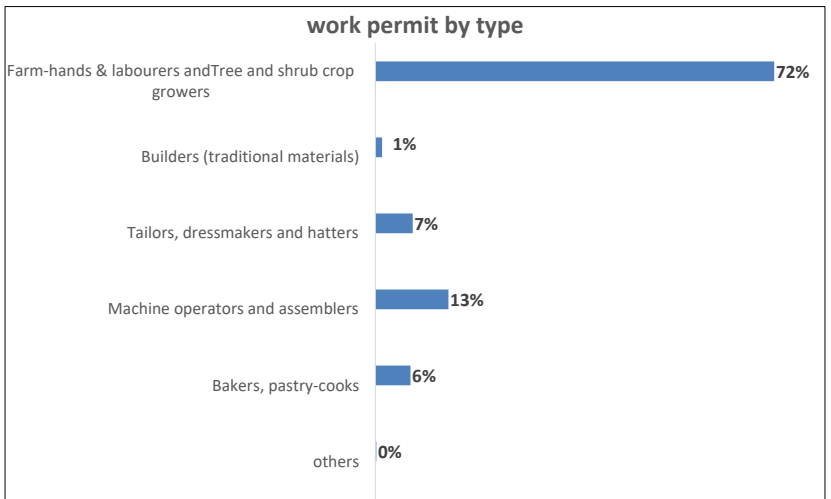

**Zaatari Office For Employment figures May2022**

The Zaatari Office for Employment (ZOE) is operated by SRAD, UNHCR, ILO, and the Ministry of Labor. It facilitates access for Zaatari residents to formal employment opportunities outside the camp, and puts in place a mechanism for refugee work permit holders to move in and out of Zaatari using their work permits.

- #Total camp work permit holders by age (18-60+): 14,777 Individual
- # In May issued through Zaatari Office for Employment:0 Individual
- # In May Renewal through Zaatari Office for Employment: 0 Individual 0 Male and 0female
- # Active work permit holders 1730 Individuals As:
- # Total camp population (18+): 33.348
- # percentage of active cases engaged work permit (18+): 7 %