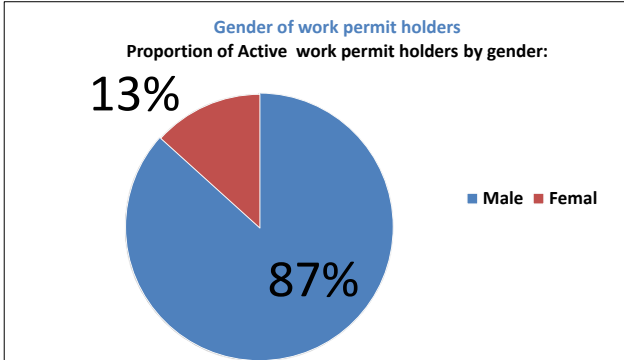

**Zaatari Office For Employment figures May2022**

The Zaatari Office for Employment (ZOE) is operated by SRAD, UNHCR, ILO, and the Ministry of Labor. It facilitates access for Zaatari residents to formal employment opportunities outside the camp, and puts in place a mechanism for refugee work permit holders to move in and out of Zaatari using their work permits.

- #Total camp work permit holders by age (18-60+): 14,777 Individual
- # In May issued through Zaatari Office for Employment:0 Individual
- # In May Renewal through Zaatari Office for Employment: 0 Individual 0 Male and 0female
- # Active work permit holders 1730 Individuals As:
- # Total camp population (18+): 33.348
- # percentage of active cases engaged work permit (18+): 7 %