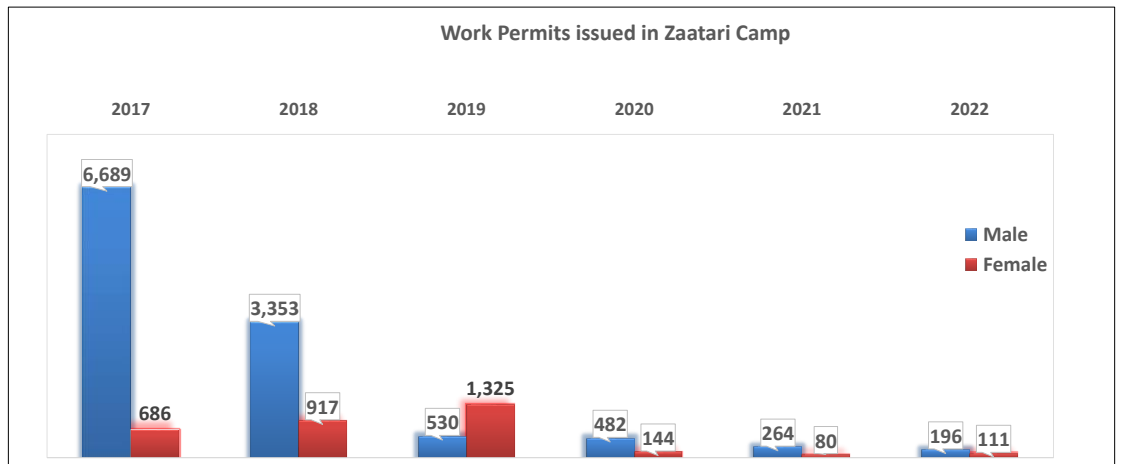

**Zaatari Office For Employment figures May2022**

The Zaatari Office for Employment (ZOE) is operated by SRAD, UNHCR, ILO, and the Ministry of Labor. It facilitates access for Zaatari residents to formal employment opportunities outside the camp, and puts in place a mechanism for refugee work permit holders to move in and out of Zaatari using their work permits.

- #Total camp work permit holders by age (18-60+): 14,777 Individual
- # In May issued through Zaatari Office for Employment:0 Individual
- # In May Renewal through Zaatari Office for Employment: 0 Individual 0 Male and 0female
- # Active work permit holders 1730 Individuals As:
- # Total camp population (18+): 33.348
- # percentage of active cases engaged work permit (18+): 7 %

Work Permits issued in Zaatari Camp			
Year	Male	Female	Total
2017	6,689	686	7,375
2018	3,353	917	4,270
2019	530	1,325	1,855
2020	482	144	626
2021	264	80	344
2022	196	111	307
<b>TOTAL</b>	<b>11,514</b>	<b>3,263</b>	<b>14,777</b>
Percent	78%	22%	100%