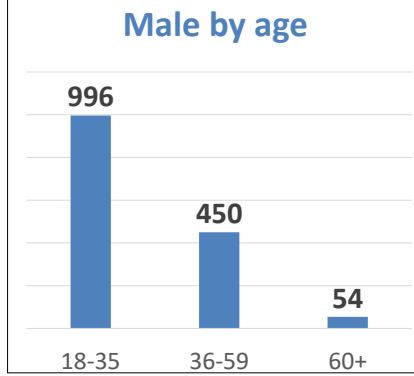

- #Total camp work permit holders by age (18-60+): 14,777 Individual
- # In May issued through Zaatari Office for Employment:0 Individual
- # In May Renewal through Zaatari Office for Employment: 0 Individual 0 Male and 0female
- # Active work permit holders 1730 Individuals As:
- # Total camp population (18+): 33.348
- # percentage of active cases engaged work permit (18+): 7 %