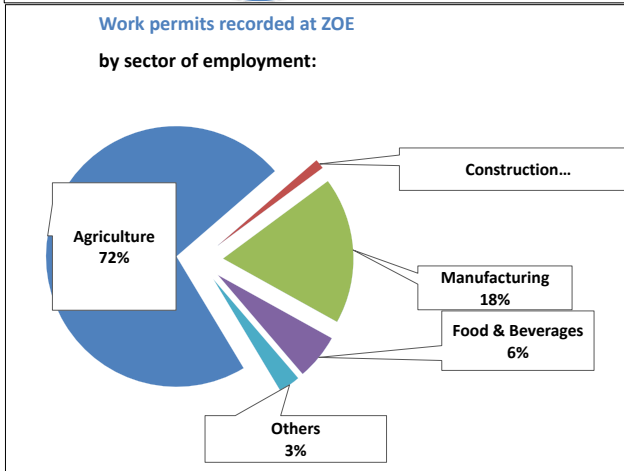

**Zaatari Office For Employment figures May2022**

The Zaatari Office for Employment (ZOE) is operated by SRAD, UNHCR, ILO, and the Ministry of Labor. It facilitates access for Zaatari residents to formal employment opportunities outside the camp, and puts in place a mechanism for refugee work permit holders to move in and out of Zaatari using their work permits.

- #Total camp work permit holders by age (18-60+): 14,777 Individual
- # In May issued through Zaatari Office for Employment:0 Individual
- # In May Renewal through Zaatari Office for Employment: 0 Individual 0 Male and 0female
- # Active work permit holders 1730 Individuals As:
- # Total camp population (18+): 33.348
- # percentage of active cases engaged work permit (18+): 7 %