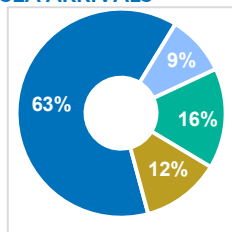

SEA ARRIVALS