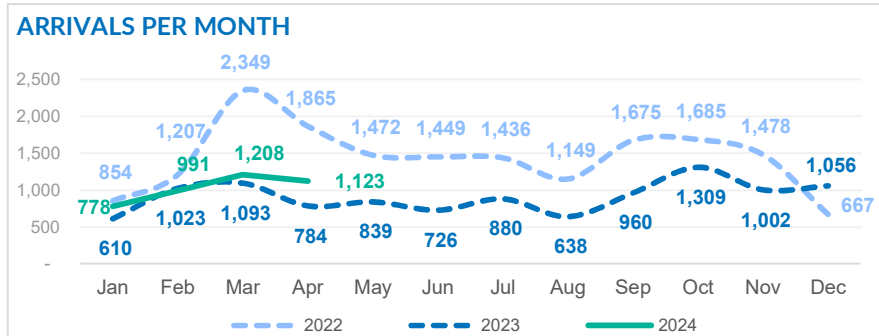

## April 2024

Monthly arrivals trends: 2022, 2023 and 2024 (persons)

Cyprus' geographical context

### Age-Gender Breakdown

### Key Figures and Comparisons

Total arrivals so far this month: **1,123** persons  
+43% compared with **784** in April 2023.

Total arrivals year to date: **4,100** persons  
+17% compared with **3,510** in April 2023.

Total number of boats so far this month: **16**  
compared with **5 boats** in April 2023.