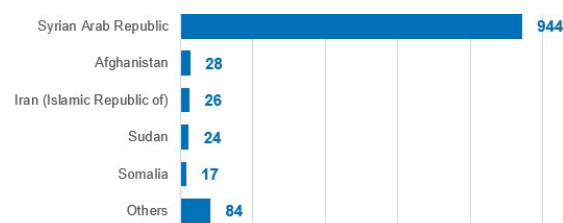

TOP 5 COUNTRIES OF ORIGIN OF NEW ARRIVALS

Note: For an overview of asylum applications and decisions, please see our monthly Country Fact Sheet.

Key Figures and Comparisons

Total arrivals so far this month: **1,123** persons
+43% compared with **784** in April 2023.

Total arrivals year to date: **4,100** persons
+17% compared with **3,510** in April 2023.

Total number of boats so far this month: **16**
compared with **5 boats** in April 2023.