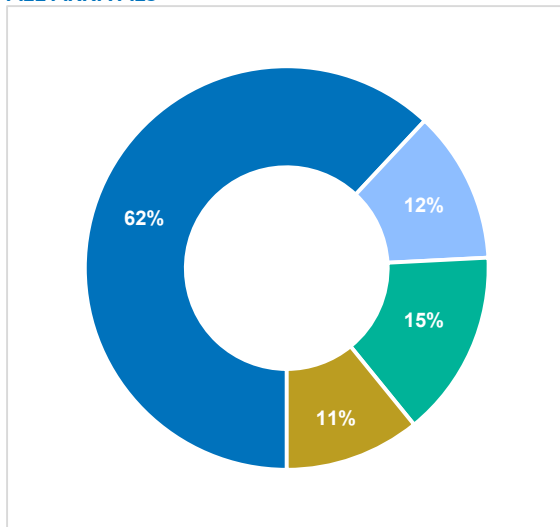

Age-Gender Breakdown

ALL ARRIVALS

■ Men ■ Women ■ Accompanied Children ■ Unaccompanied Children