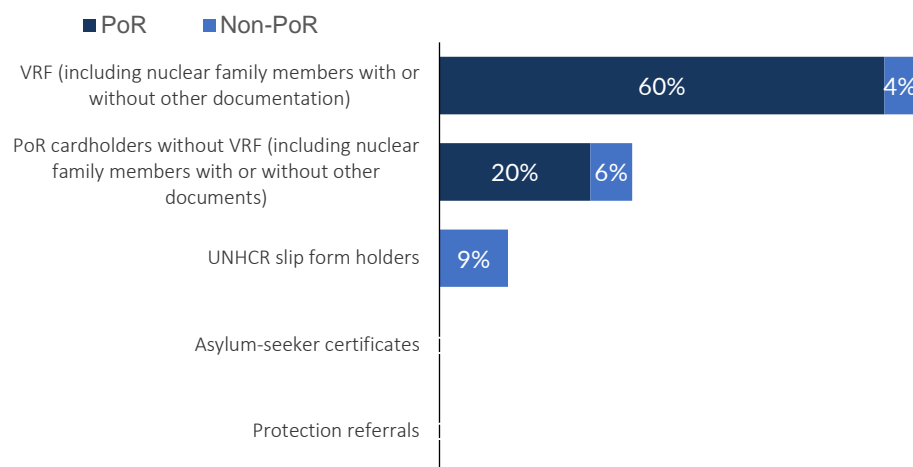

This infographic provides a weekly update on UNHCR-assisted Afghan nationals returning from Pakistan. It details both voluntary repatriation as well as forced returns. It categorizes the total numbers of returns by age, gender and documentation type, offering a clear demographic snapshot. Additionally, the infographic traces the flow of returnees from January to present, highlighting trends and changes over time. This visual representation serves as a vital tool for understanding the dynamics of Afghan nationals return, aiding stakeholders in making informed decisions and assessments regarding their integration and support.

Key Figures for the Week of 21-27 July 2024

1,183 UNHCR-assisted returns from Pakistan

- **714** Total VolRep returns (VRF)
- **469** Total Other returns (Non-VRF)
- **169** Daily average (VRF+ non-VRF) returns

Age and Gender Analysis of returnees

- **51%** of returnees are female
- **35%** of returnee households are female-headed
- **54%** of returnees are below 18

Demographic Breakdown

Returns by documentation type