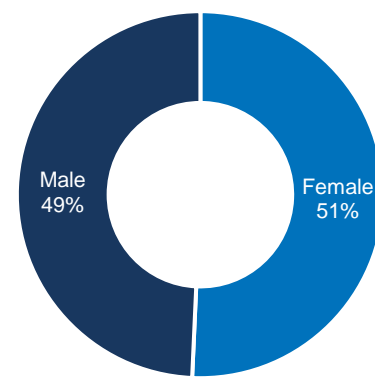

This infographic provides a weekly update on UNHCR-assisted Afghan nationals returning from Pakistan. It details both voluntary repatriation as well as forced returns. It categorizes the total numbers of returns by age, gender and documentation type, offering a clear demographic snapshot. Additionally, the infographic traces the flow of returnees from January to present, highlighting trends and changes over time. This visual representation serves as a vital tool for understanding the dynamics of Afghan nationals return, aiding stakeholders in making informed decisions and assessments regarding their integration and support.

Key Figures for the Week of 21-27 July 2024

1,183 UNHCR-assisted returns from Pakistan

- **714** Total VolRep returns (VRF)
- **469** Total Other returns (Non-VRF)
- **169** Daily average (VRF+ non-VRF) returns

Age and Gender Analysis of returnees

- **51%** of returnees are female
- **35%** of returnee households are female-headed
- **54%** of returnees are below 18

Demographic Breakdown

Returns by documentation type

Gender breakdown of returnees

Gender breakdown of returnees by return category

Return category	Male	Female	Total
VRF	360	354	714
POR cardholders (inc. family members with or without other documents)	151	158	309
Slip holders	49	61	110
Undocumented member of VRF family	23	27	50
Asylum seeker certificate holder	-	-	0
Protection referral	-	-	0
Grand Total	583	600	1,183