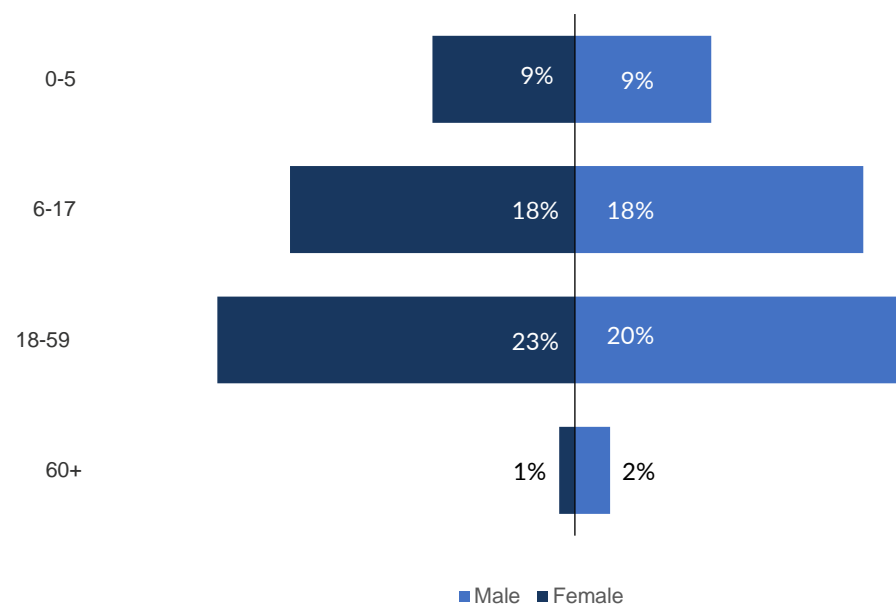

Age and Gender breakdown of returnees