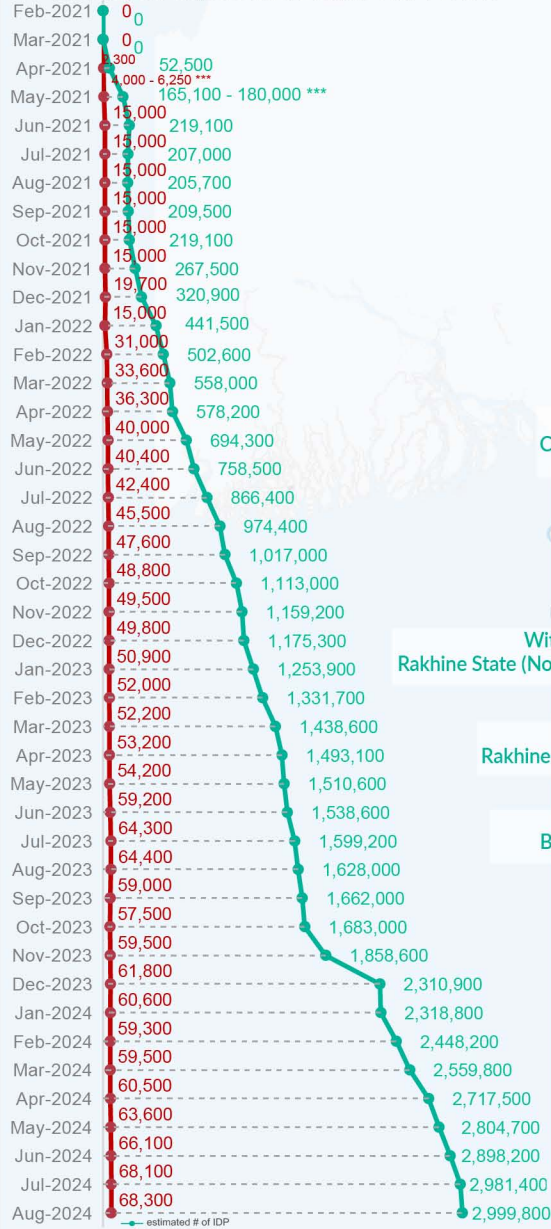

Key figures

Estimated # of IDPs 2,999,800

Estimated # of displaced to neighbouring countries 68,300

Source : UN in Myanmar

Estimated displacement figures by Month

*137,400 persons are displaced by armed conflict in neighbouring Kayah State while 4,100 persons are displaced by inter-EAO conflict between SSPP and RCSS.

**UN Estimates

***Range of figures was used while data collection was in progress.

Estimated internal displacement within Myanmar since 1 February 2021 (rounded to the nearest hundred)

Estimated displacement to neighbouring countries since 1 February 2021, who remain displaced (rounded to the nearest hundred)

- IDP unplanned settlement (pre-1 Feb 2021)
- IDP Center (pre-1 Feb 2021)
- IDP spontaneous location (pre-1 Feb 2021)
- IDP planned settlement (pre-1 Feb 2021)
- Temporary shelter for displaced people from Myanmar
- Refugee, planned settlement
- States/Provinces with new arrivals
- International boundaries
- UNHCR Regional Bureau
- UNHCR Multi-country office
- UNHCR Country Office
- UNHCR Sub-Office
- UNHCR Field Office
- UNHCR Field Unit
- UNHCR Liaison Office