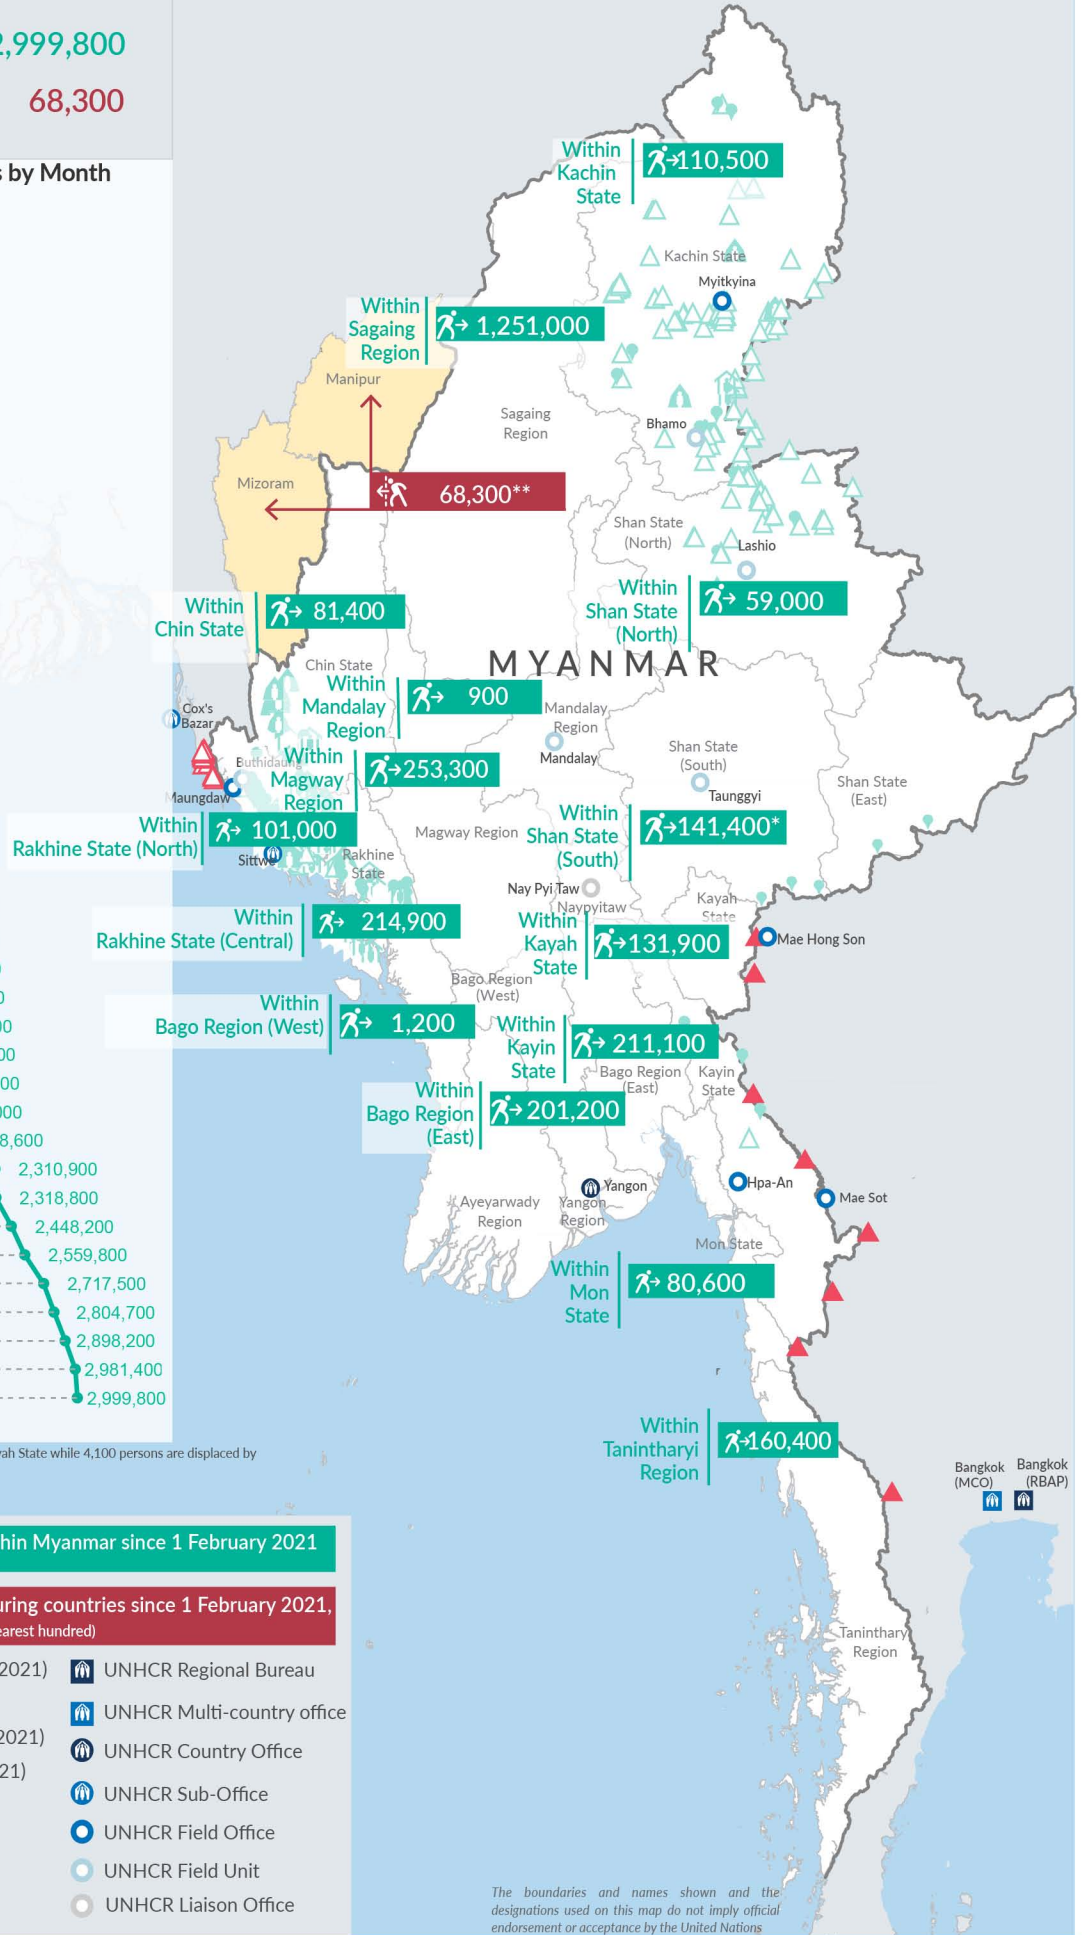

Key figures

Estimated # of IDPs 2,999,800

Estimated # of displaced to neighbouring countries 68,300

Source : UN in Myanmar

Estimated displacement figures by Month

*137,400 persons are displaced by armed conflict in neighbouring Kayah State while 4,100 persons are displaced by inter-EAO conflict between SSPP and RCSS.

**UN Estimates

***Range of figures was used while data collection was in progress.

Estimated internal displacement within Myanmar since 1 February 2021 (rounded to the nearest hundred)

Estimated displacement to neighbouring countries since 1 February 2021, who remain displaced (rounded to the nearest hundred)

- IDP unplanned settlement (pre-1 Feb 2021)
- IDP Center (pre-1 Feb 2021)
- IDP spontaneous location (pre-1 Feb 2021)
- IDP planned settlement (pre-1 Feb 2021)
- Temporary shelter for displaced people from Myanmar
- Refugee, planned settlement
- States/Provinces with new arrivals
- International boundaries
- UNHCR Regional Bureau
- UNHCR Multi-country office
- UNHCR Country Office
- UNHCR Sub-Office
- UNHCR Field Office
- UNHCR Field Unit
- UNHCR Liaison Office

The boundaries and names shown and the designations used on this map do not imply official endorsement or acceptance by the United Nations