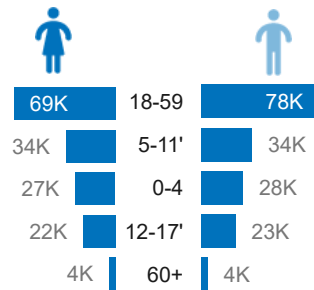

322K
Burundi Refugees and Asylum seekers in neighbouring countries

103K
Internally Displaced Persons

7K
Conflict induced IDPs

95K
Natural disaster IDPs

12,579
Returnees in 2024

90K
Refugees and Asylum Seekers in Burundi

Burundian Refugees by Country of Asylum

Age Gender breakdown

Refugees in Burundi Country of Origin

Burundi Returnees in 2024

Burundians displaced into neighbouring countries