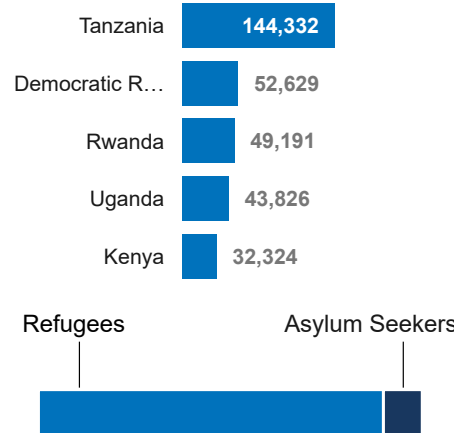

322K
Burundi Refugees and Asylum seekers in neighbouring countries

103K
Internally Displaced Persons

7K
Conflict induced IDPs

95K
Natural disaster IDPs

12,579
Returnees in 2024

90K
Refugees and Asylum Seekers in Burundi

Burundian Refugees by Country of Asylum

Age Gender breakdown

Refugees in Burundi Country of Origin

Burundi Returnees in 2024

Burundians displaced into neighbouring countries