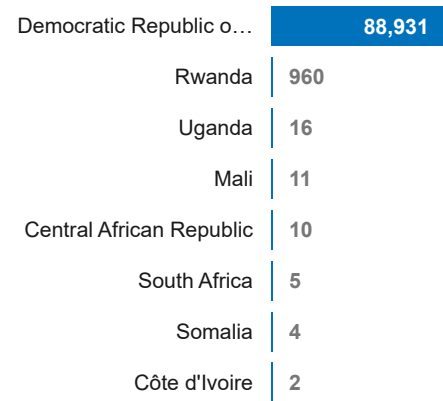

322K
Burundi Refugees and Asylum seekers in neighbouring countries

103K
Internally Displaced Persons

7K
Conflict induced IDPs

95K
Natural disaster IDPs

12,579
Returnees in 2024

90K
Refugees and Asylum Seekers in Burundi

Burundian Refugees by Country of Asylum

Age Gender breakdown

Refugees in Burundi Country of Origin

Burundi Returnees in 2024

Burundians displaced into neighbouring countries