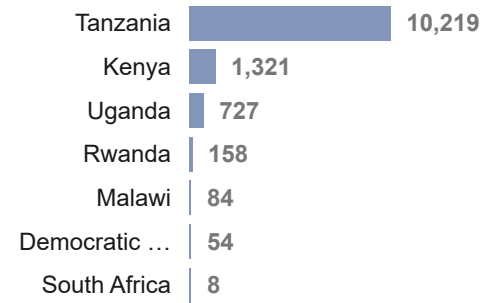

322K
Burundi Refugees and Asylum seekers in neighbouring countries

103K
Internally Displaced Persons

7K
Conflict induced IDPs

95K
Natural disaster IDPs

12,579
Returnees in 2024

90K
Refugees and Asylum Seekers in Burundi

Burundian Refugees by Country of Asylum

Age Gender breakdown

Refugees in Burundi Country of Origin

Burundi Returnees in 2024

Burundians displaced into neighbouring countries