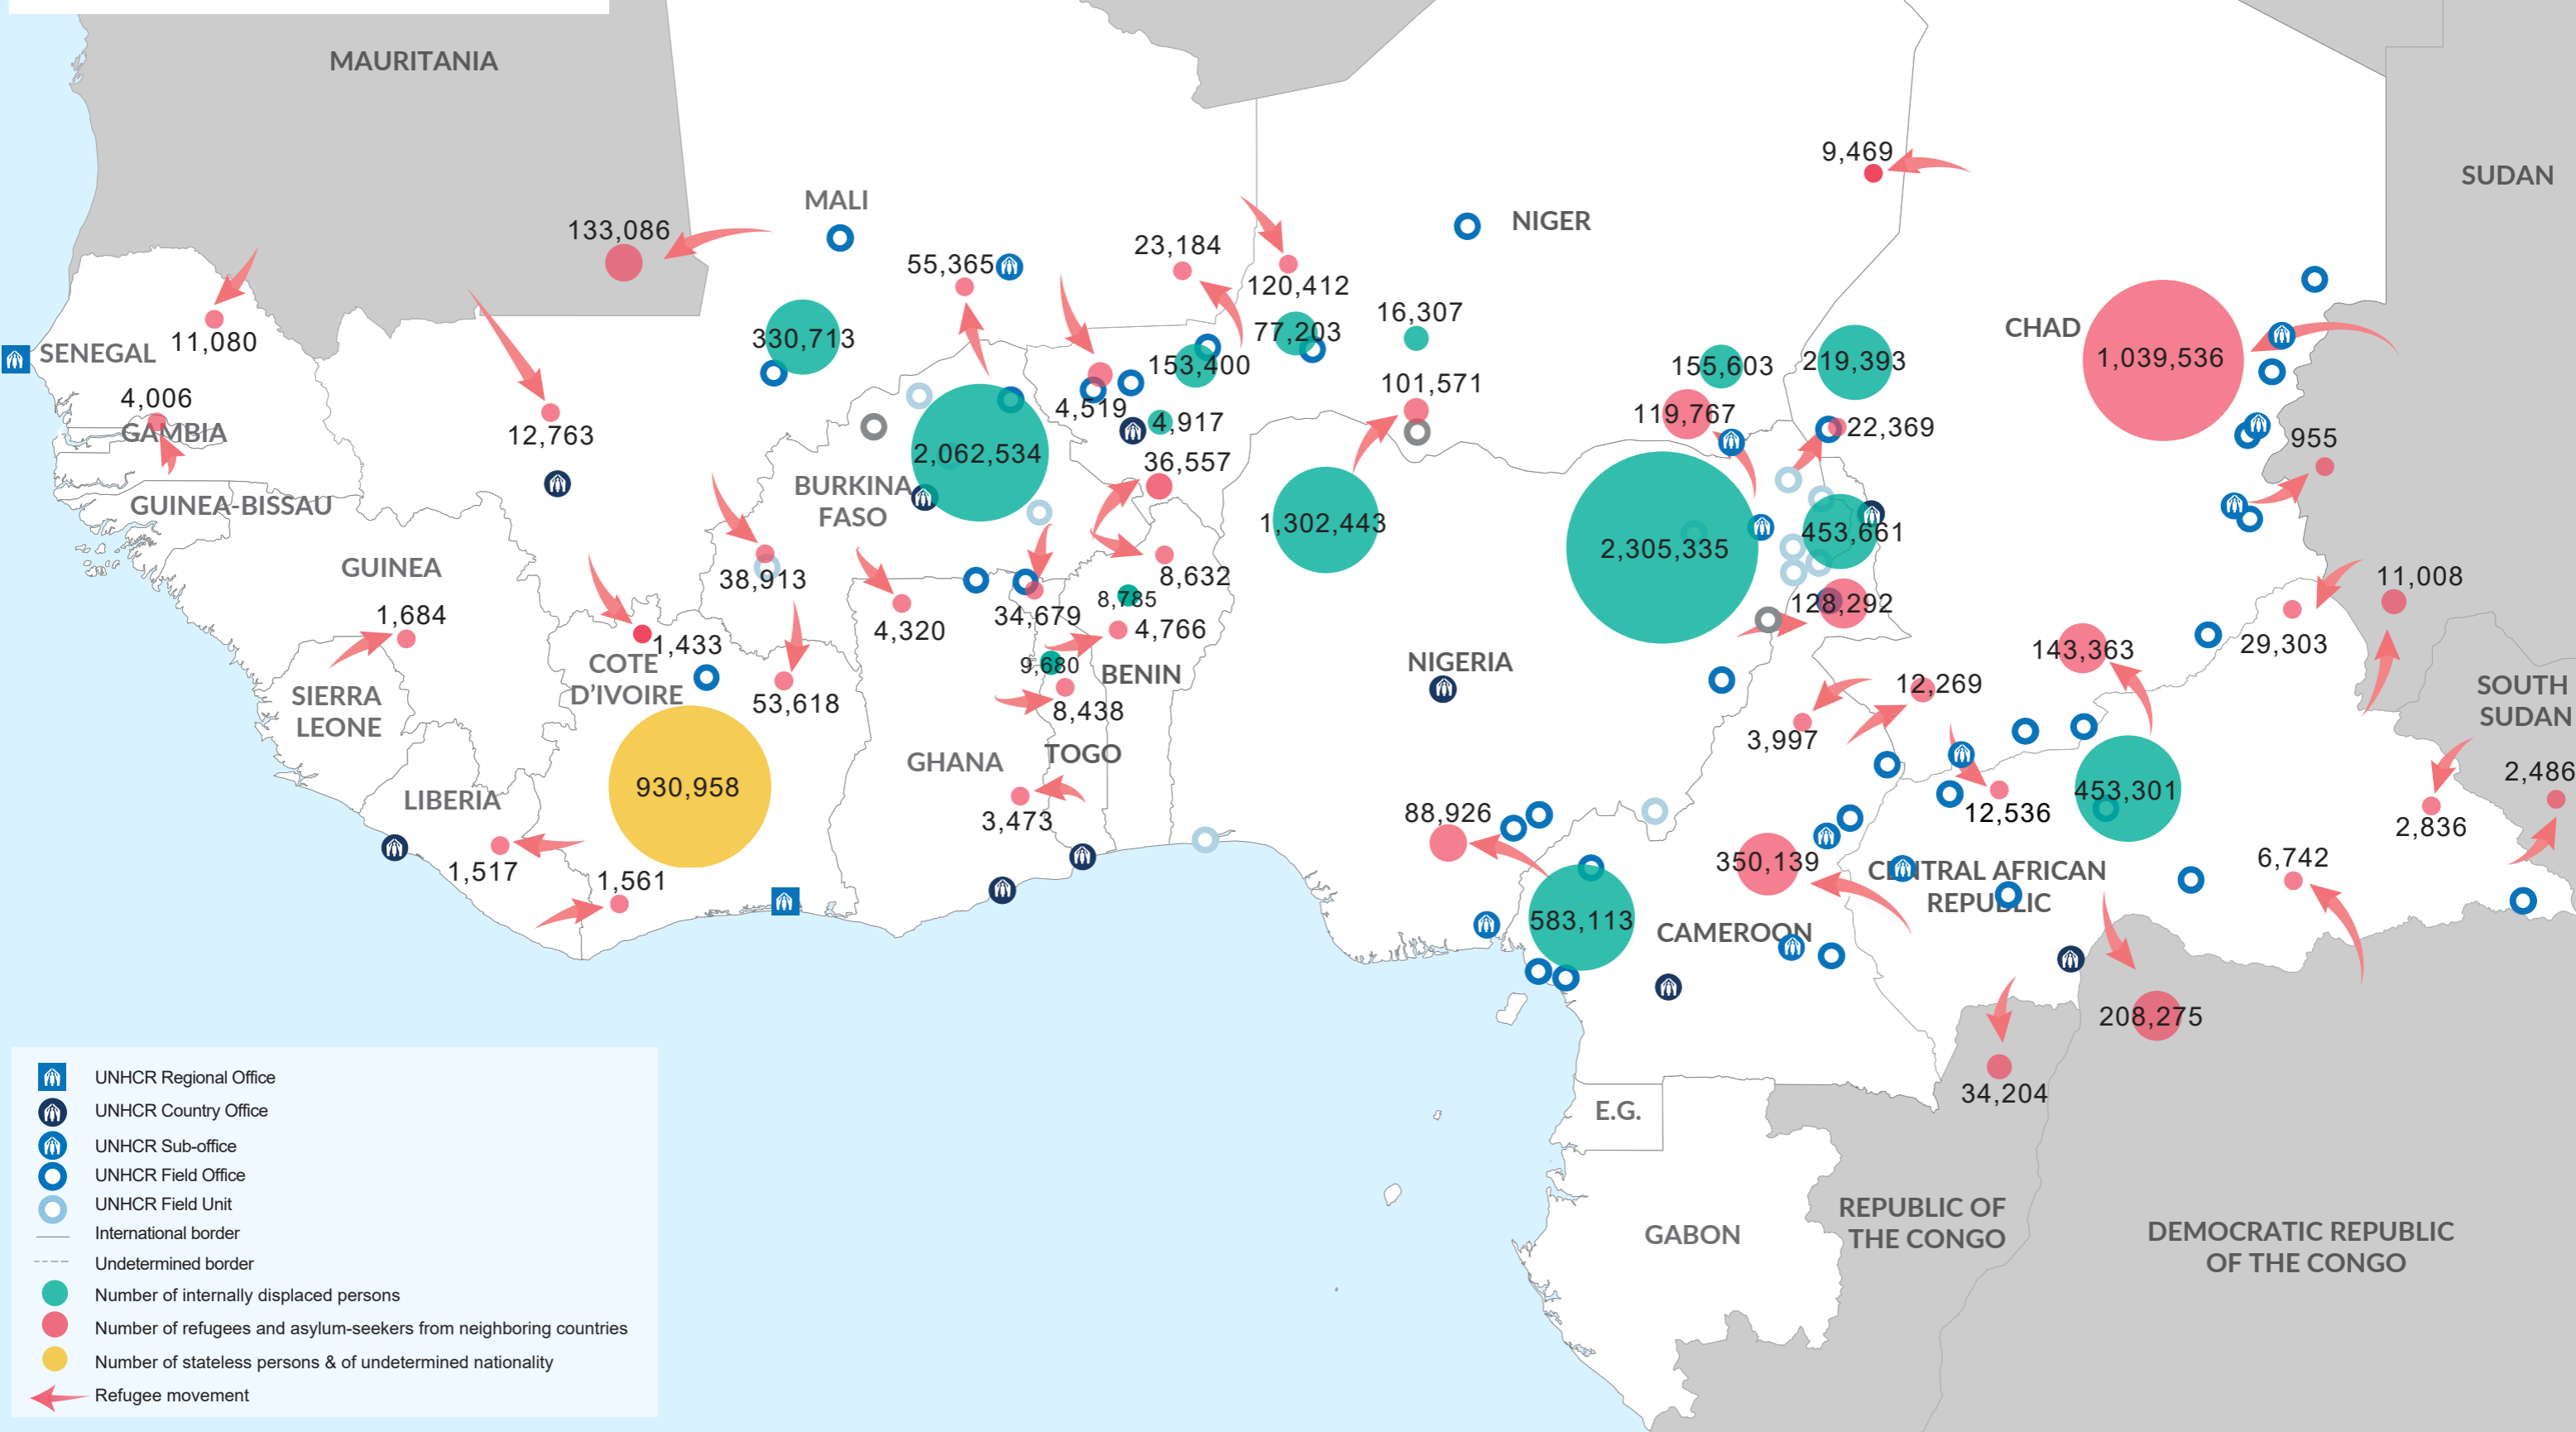

8.2 MILLION INTERNALLY DISPLACED PERSONS
2.6 MILLION REFUGEES & ASYLUM-SEEKERS
0.9 MILLION STATELESS & OF UNDETERMINED NATIONALITY

- UNHCR Regional Office
- UNHCR Country Office
- UNHCR Sub-office
- UNHCR Field Office
- UNHCR Field Unit
- International border
- Undetermined border
- Number of internally displaced persons
- Number of refugees and asylum-seekers from neighboring countries
- Number of stateless persons & of undetermined nationality
- Refugee movement