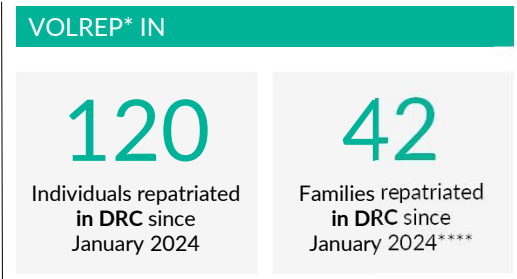

### Repatriation from DRC to other countries since 2019

COUNTRY	2019	2020	2021	2022	2023	2024
BURUNDI	101	1943	7296	3474	4517	54
CAR**	3137	2061	5021	3350	2328	7231
CGO	3	5	0	0	1	0
RWANDA	2136	922	1920	2451	1924	711
SSD****	0	0	0	3	0	0
<b>Total</b>	<b>5377</b>	<b>4931</b>	<b>14237</b>	<b>9278</b>	<b>8770</b>	<b>7996</b>

\*VolRep = Voluntary Repatriation, \*\*CAR = Central African Republic, \*\*\*CGO= Republic of Congo, \*\*\*\*South Sudan, \*\*\*\*\*PoCs = Persons of Concern, \*\*\*\*\*Family ID not available for some individuals, \*\*\*\*\*R Source : UNHCR DRC, Feedback : codkidrcim@unhcr.org, For further information: Please contact Dr. Pierre Atchom - atchom@unhcr.org