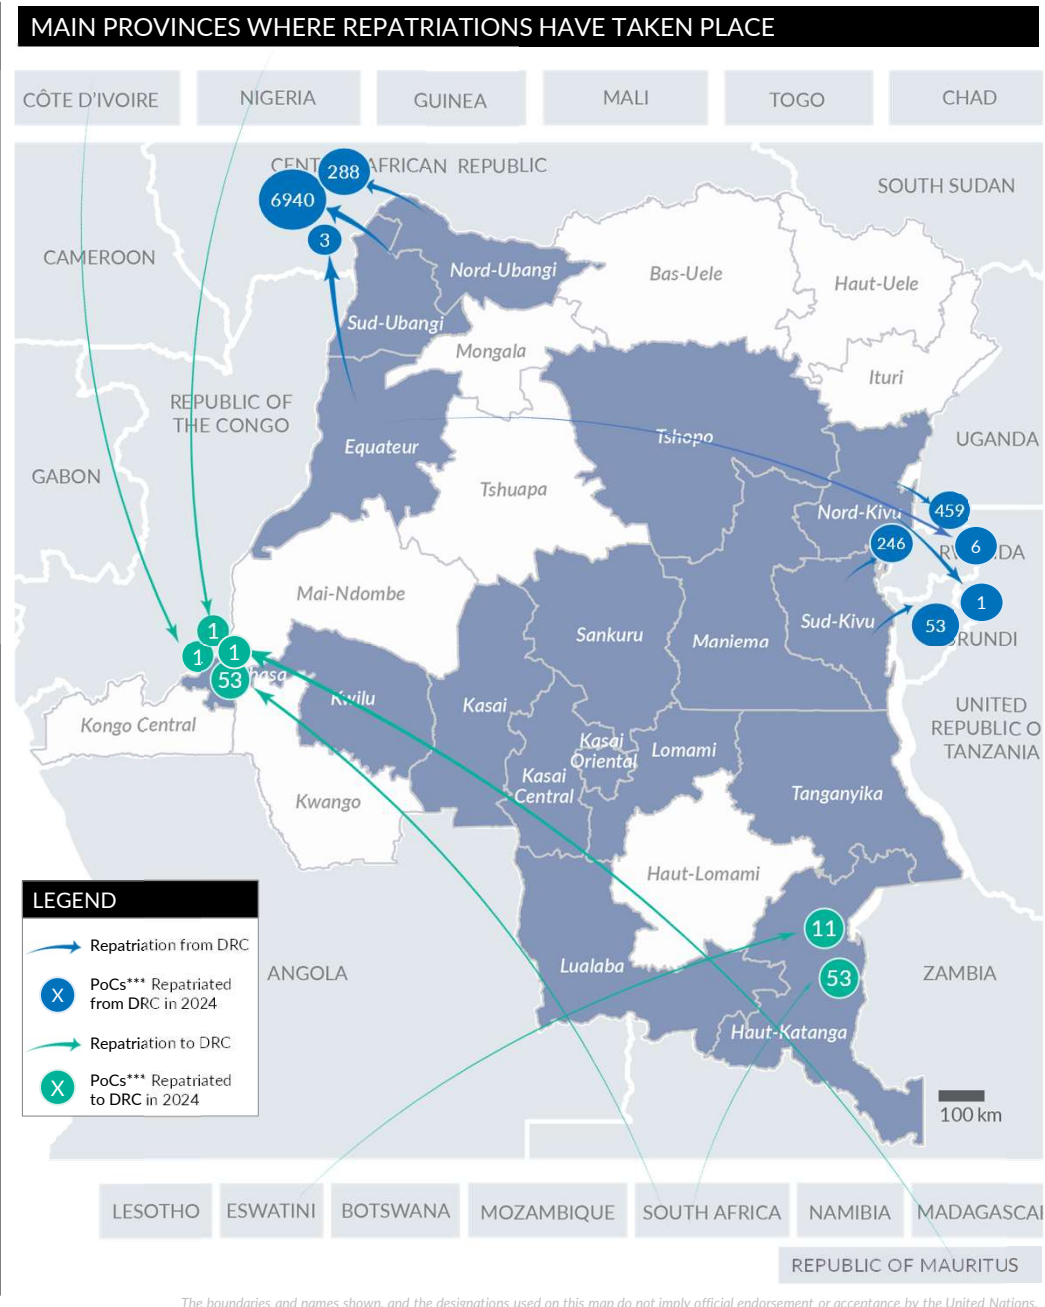

### Repatriation from DRC to other countries since 2019

COUNTRY	2019	2020	2021	2022	2023	2024
BURUNDI	101	1943	7296	3474	4517	54
CAR**	3137	2061	5021	3350	2328	7231
CGO	3	5	0	0	1	0
RWANDA	2136	922	1920	2451	1924	711
SSD****	0	0	0	3	0	0
<b>Total</b>	<b>5377</b>	<b>4931</b>	<b>14237</b>	<b>9278</b>	<b>8770</b>	<b>7996</b>

\*VolRep = Voluntary Repatriation, \*\*CAR = Central African Republic, \*\*\*CGO= Republic of Congo, \*\*\*\*South Sudan, \*\*\*\*\*PoCs = Persons of Concern, \*\*\*\*\*Family ID not available for some individuals, \*\*\*\*\*R Source : UNHCR DRC, Feedback : codkidrcim@unhcr.org, For further information: Please contact Dr. Pierre Atchom - atchom@unhcr.org