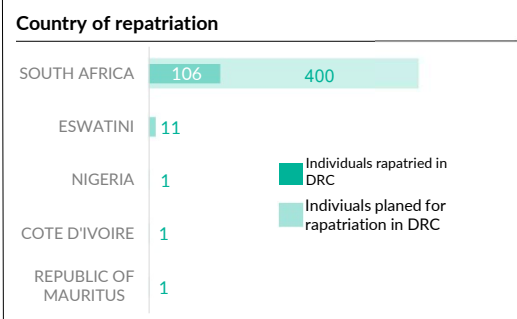

### Repatriation from DRC to other countries since 2019

COUNTRY	2019	2020	2021	2022	2023	2024
BURUNDI	101	1943	7296	3474	4517	54
CAR**	3137	2061	5021	3350	2328	7231
CGO	3	5	0	0	1	0
RWANDA	2136	922	1920	2451	1924	711
SSD****	0	0	0	3	0	0
<b>Total</b>	<b>5377</b>	<b>4931</b>	<b>14237</b>	<b>9278</b>	<b>8770</b>	<b>7996</b>

\*VolRep = Voluntary Repatriation, \*\*CAR = Central African Republic, \*\*\*CGO= Republic of Congo, \*\*\*\*South Sudan, \*\*\*\*\*PoCs = Persons of Concern, \*\*\*\*\*Family ID not available for some individuals, \*\*\*\*\*R Source : UNHCR DRC, Feedback : codkidrcim@unhcr.org, For further information: Please contact Dr. Pierre Atchom - atchom@unhcr.org