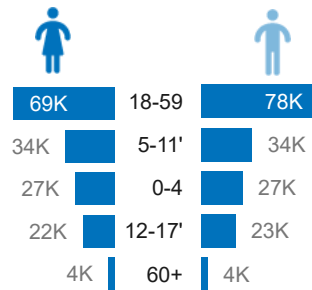

**320K**  
Burundi Refugees and Asylum seekers in neighbouring countries

**103K**  
Internally Displaced Persons

**7K**  
Conflict induced IDPs

**95K**  
Natural disaster IDPs

**14,684**  
Returnees in 2024

**90K**  
Refugees and Asylum Seekers in Burundi

**Burundian Refugees by Country of Asylum**

**Age Gender breakdown**

**Refugees in Burundi Country of Origin**

**Burundi Returnees in 2024**

**Burundians displaced into neighbouring countries**