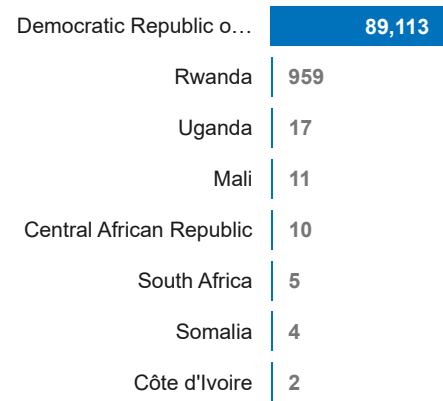

**320K**  
Burundi Refugees and Asylum seekers in neighbouring countries

**103K**  
Internally Displaced Persons

**7K**  
Conflict induced IDPs

**95K**  
Natural disaster IDPs

**14,684**  
Returnees in 2024

**90K**  
Refugees and Asylum Seekers in Burundi

**Burundian Refugees by Country of Asylum**

**Age Gender breakdown**

**Refugees in Burundi Country of Origin**

**Burundi Returnees in 2024**

**Burundians displaced into neighbouring countries**