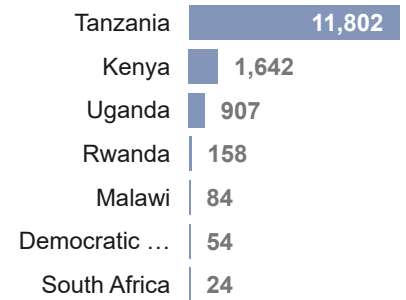

**320K**  
Burundi Refugees and Asylum seekers in neighbouring countries

**103K**  
Internally Displaced Persons

**7K**  
Conflict induced IDPs

**95K**  
Natural disaster IDPs

**14,684**  
Returnees in 2024

**90K**  
Refugees and Asylum Seekers in Burundi

**Burundian Refugees by Country of Asylum**

**Age Gender breakdown**

**Refugees in Burundi Country of Origin**

**Burundi Returnees in 2024**

**Burundians displaced into neighbouring countries**