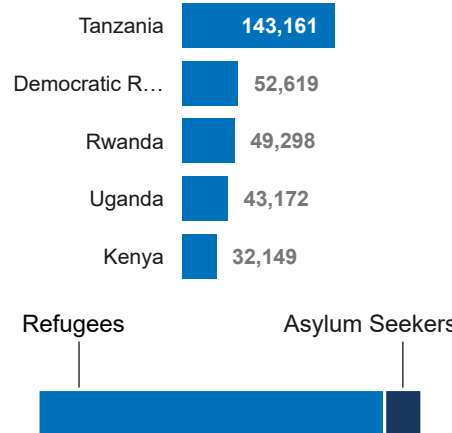

**320K**  
Burundi Refugees and Asylum seekers in neighbouring countries

**103K**  
Internally Displaced Persons

**7K**  
Conflict induced IDPs

**95K**  
Natural disaster IDPs

**14,684**  
Returnees in 2024

**90K**  
Refugees and Asylum Seekers in Burundi

**Burundian Refugees by Country of Asylum**

**Age Gender breakdown**

**Refugees in Burundi Country of Origin**

**Burundi Returnees in 2024**

**Burundians displaced into neighbouring countries**