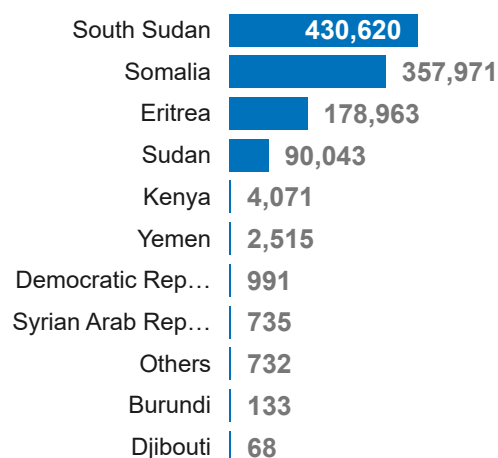

156K
Ethiopian refugees and asylum seekers
in neighbouring countries

4.4M*
Internally Displaced Persons

3.2M
Conflict induced IDPs in Ethiopia

1.1M
Natural Disaster IDPs in Ethiopia

*Figure from Ethiopia Humanitarian Needs Overview 2024

7K
Ethiopia Returnees in 2024

1.1M
Refugees and asylum seekers in
Ethiopia

Ethiopian Refugees by Country of Asylum

Refugees in Ethiopia by Country of Origin

Age and gender breakdown

Ethiopian Returnees in 2024

Ethiopians displaced into neighbouring countries

Ethiopian refugees and asylum seekers

200km

The boundaries and names shown and the designations used on this map do not imply official endorsement or acceptance by the United Nations.