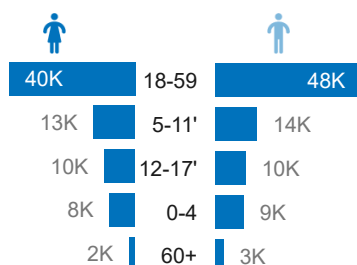

156K
Ethiopian refugees and asylum seekers
in neighbouring countries

4.4M*
Internally Displaced Persons

3.2M
Conflict induced IDPs in Ethiopia

1.1M
Natural Disaster IDPs in Ethiopia

*Figure from Ethiopia Humanitarian Needs Overview 2024

7K
Ethiopia Returnees in 2024

1.1M
Refugees and asylum seekers in
Ethiopia

Ethiopian Refugees by Country of Asylum

Refugees in Ethiopia by Country of Origin

Age and gender breakdown

Ethiopian Returnees in 2024