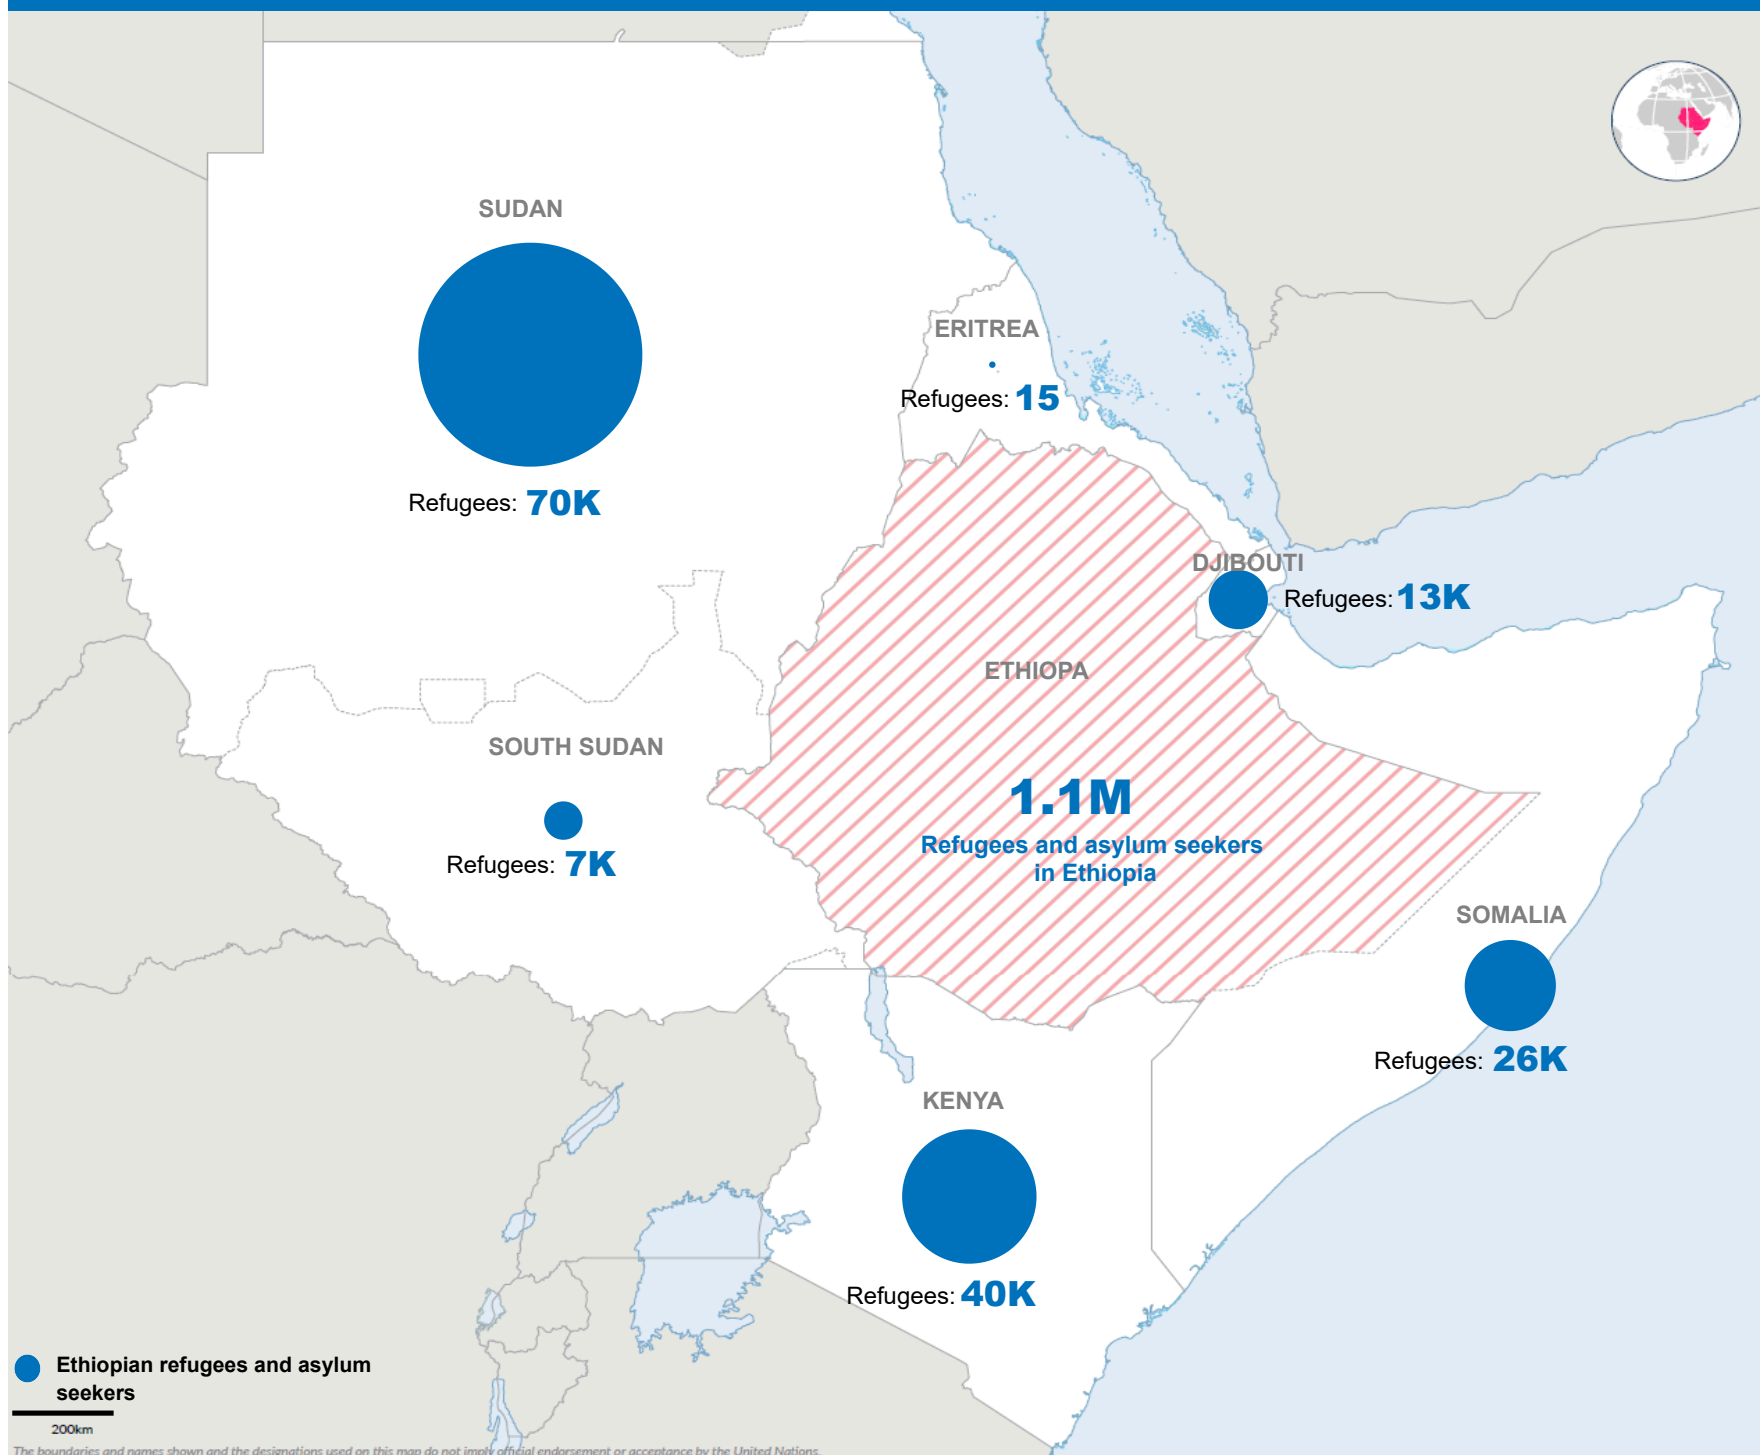

156K
Ethiopian refugees and asylum seekers
in neighbouring countries

4.4M*
Internally Displaced Persons

3.2M
Conflict induced IDPs in Ethiopia

1.1M
Natural Disaster IDPs in Ethiopia

*Figure from Ethiopia Humanitarian Needs Overview 2024

7K
Ethiopia Returnees in 2024

1.1M
Refugees and asylum seekers in
Ethiopia

Ethiopian Refugees by Country of Asylum

Refugees in Ethiopia by Country of Origin

Age and gender breakdown

Ethiopian Returnees in 2024

Ethiopians displaced into neighbouring countries

Ethiopian refugees and asylum seekers

200km

The boundaries and names shown and the designations used on this map do not imply official endorsement or acceptance by the United Nations.