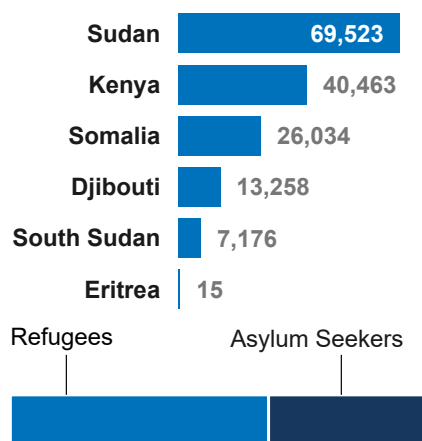

156K
Ethiopian refugees and asylum seekers
in neighbouring countries

4.4M*
Internally Displaced Persons

3.2M
Conflict induced IDPs in Ethiopia

1.1M
Natural Disaster IDPs in Ethiopia

*Figure from Ethiopia Humanitarian Needs Overview 2024

7K
Ethiopia Returnees in 2024

1.1M
Refugees and asylum seekers in
Ethiopia

Ethiopian Refugees by Country of Asylum

Refugees in Ethiopia by Country of Origin

Age and gender breakdown

Ethiopian Returnees in 2024

Ethiopians displaced into neighbouring countries

Ethiopian refugees and asylum seekers

200km

The boundaries and names shown and the designations used on this map do not imply official endorsement or acceptance by the United Nations.