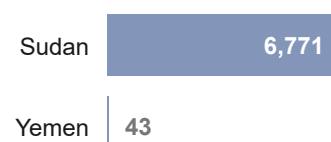

156K
Ethiopian refugees and asylum seekers
in neighbouring countries

4.4M*
Internally Displaced Persons

3.2M
Conflict induced IDPs in Ethiopia

1.1M
Natural Disaster IDPs in Ethiopia

*Figure from Ethiopia Humanitarian Needs Overview 2024

7K
Ethiopia Returnees in 2024

1.1M
Refugees and asylum seekers in
Ethiopia

Ethiopian Refugees by Country of Asylum

Refugees in Ethiopia by Country of Origin

Age and gender breakdown

Ethiopian Returnees in 2024