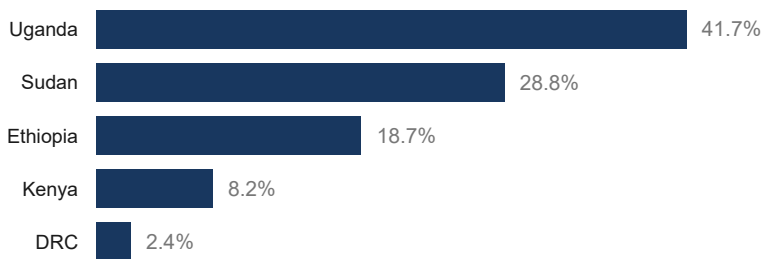

KEY FIGURES

2,298,092
SOUTH SUDANESE REFUGEES

This figure excludes 2,825 refugees and asylum seekers in the Central African Republic.

2024 REGIONAL RRRP FUNDING

USD 1.4 B

REQUESTED

USD 236.3 M

RECEIVED

BY 123 RRP PARTNERS IN 2024 FOR THE SOUTH SUDAN SITUATION

BY COUNTRY OF ASYLUM

NEW ARRIVALS BY MONTH

2024 arrivals (1 Jan - 31 Aug): 40,510

Based on field reports, UNHCR and Government registration

The boundaries and names shown and the designations used on this map do not imply official endorsement or acceptance by the United Nations.