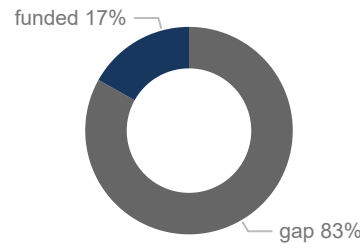

KEY FIGURES

2,298,092
SOUTH SUDANESE REFUGEES

This figure excludes 2,825 refugees and asylum seekers in the Central African Republic.

2024 REGIONAL RRRP FUNDING

USD 1.4 B

REQUESTED

USD 236.3 M

RECEIVED

BY 123 RRP PARTNERS IN 2024 FOR THE SOUTH SUDAN SITUATION

BY COUNTRY OF ASYLUM

NEW ARRIVALS BY MONTH

2024 arrivals (1 Jan - 31 Aug): 40,510

Based on field reports, UNHCR and Government registration

The boundaries and names shown and the designations used on this map do not imply official endorsement or acceptance by the United Nations.