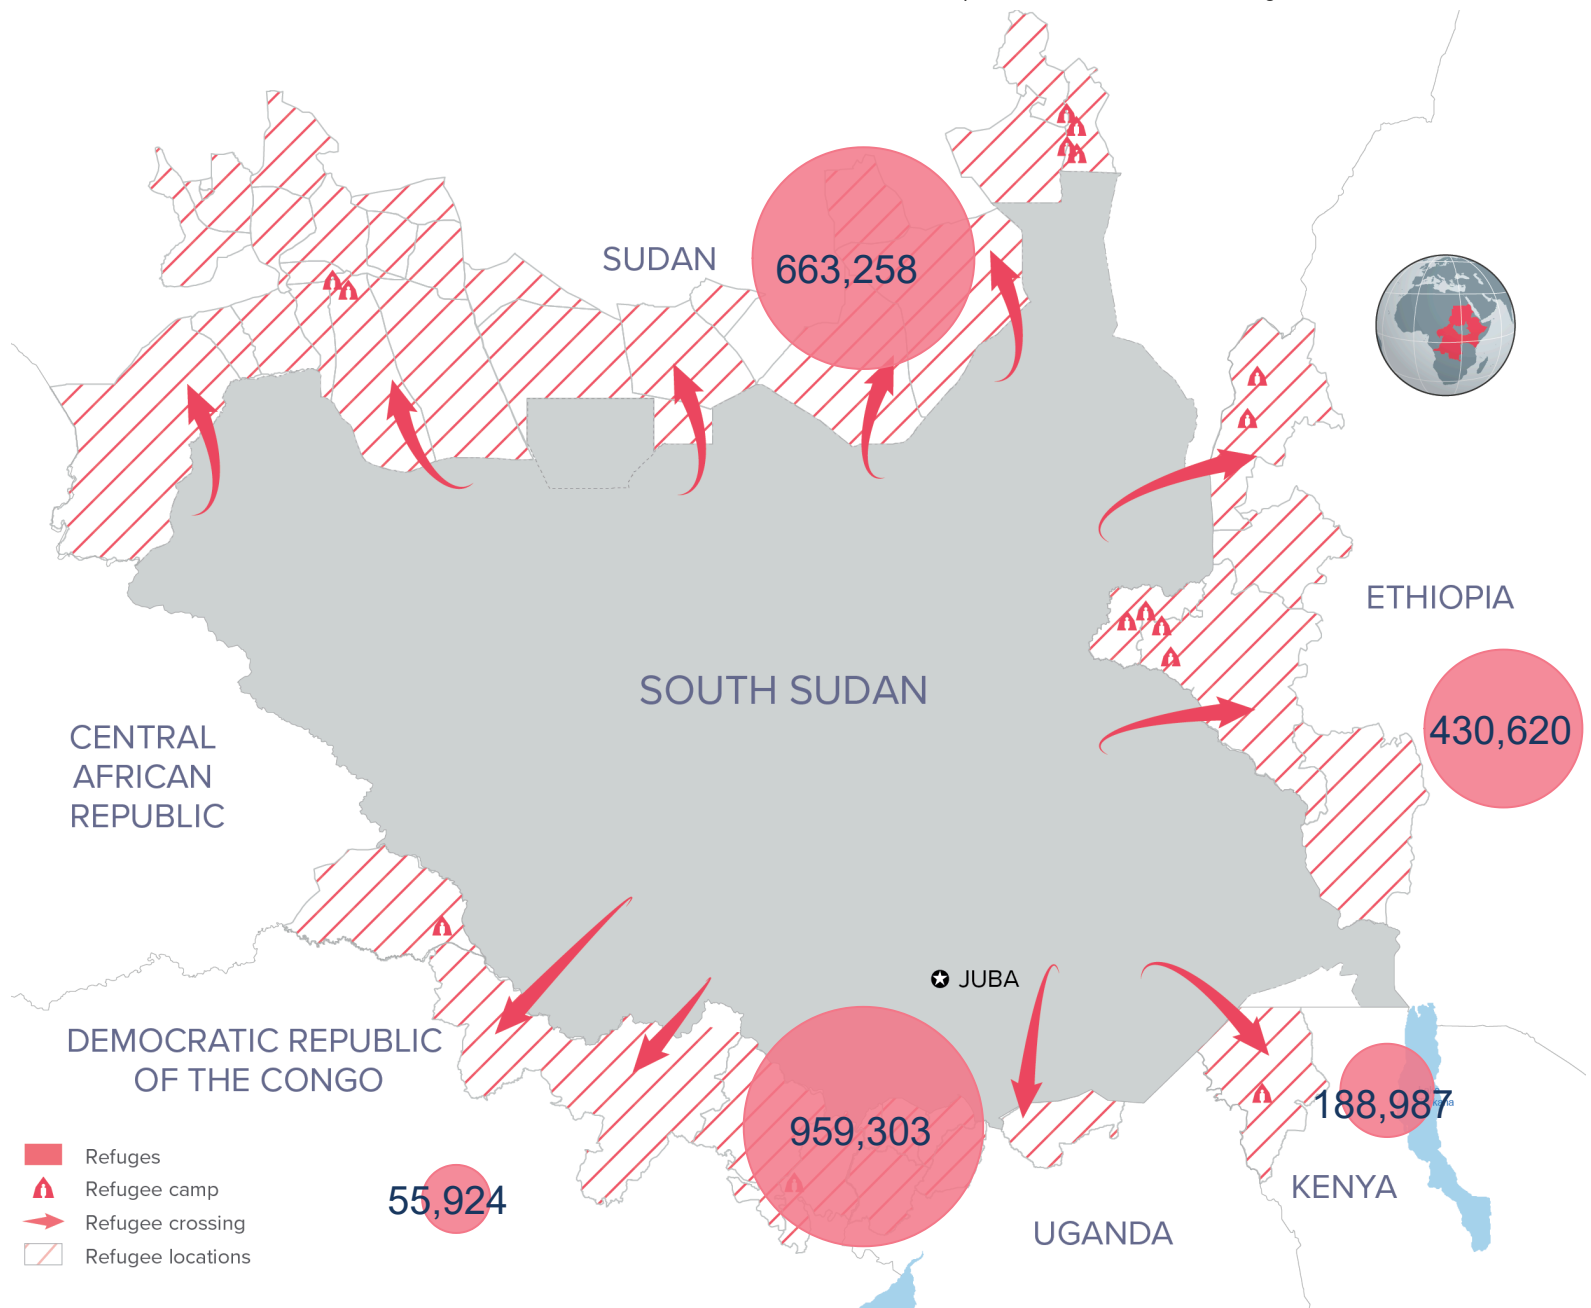

KEY FIGURES

2,298,092
SOUTH SUDANESE REFUGEES

This figure excludes 2,825 refugees and asylum seekers in the Central African Republic.

2024 REGIONAL RRRP FUNDING

USD 1.4 B

REQUESTED

USD 236.3 M

RECEIVED

BY 123 RRP PARTNERS IN 2024 FOR THE SOUTH SUDAN SITUATION

BY COUNTRY OF ASYLUM

NEW ARRIVALS BY MONTH

2024 arrivals (1 Jan - 31 Aug): 40,510

Based on field reports, UNHCR and Government registration

The boundaries and names shown and the designations used on this map do not imply official endorsement or acceptance by the United Nations.