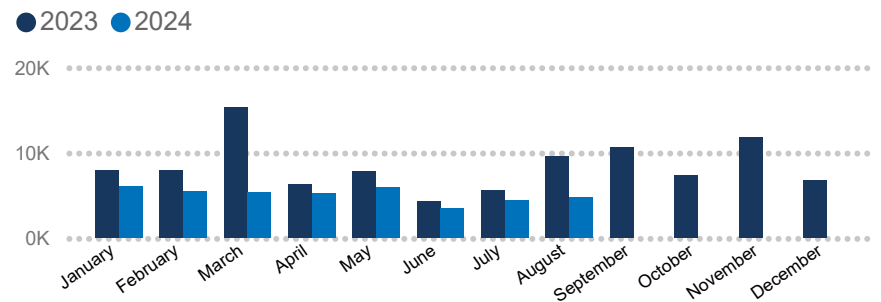

KEY FIGURES

2,298,092
SOUTH SUDANESE REFUGEES

This figure excludes 2,825 refugees and asylum seekers in the Central African Republic.

2024 REGIONAL RRRP FUNDING

USD 1.4 B

REQUESTED

USD 236.3 M

RECEIVED

BY 123 RRP PARTNERS IN 2024 FOR THE SOUTH SUDAN SITUATION

BY COUNTRY OF ASYLUM

NEW ARRIVALS BY MONTH

2024 arrivals (1 Jan - 31 Aug): 40,510

Based on field reports, UNHCR and Government registration

The boundaries and names shown and the designations used on this map do not imply official endorsement or acceptance by the United Nations.