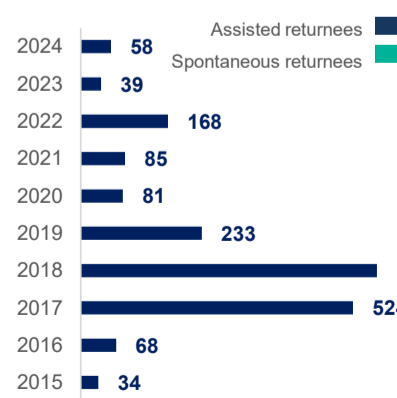

The boundaries and names shown and the designations used on this map do not imply social endorsement or acceptance by the United Nations

Age and gender

Yearly return trend

KENYA

85,904

85,904

Data on destinations for returnees from Kenya is generally based on the place of initial return.

YEMEN

51,486

7,432

44,054

In addition to the 7,432 Assisted Spontaneous Returns (ASR) since 2020, approximately 44,054 Somalis were monitored as arriving from Yemen 2020.

TOP 10 REGIONS

Banadir	20,624
Other	14,981
Woq. Galbeed	3,035
Lower Shabelle	2,839
Bari	2,583
Lower Juba	2,195
Bay	1,418
Middle Shabelle	778
Hiraan	777
Nugaal	414

ARRIVAL BY YEAR

ARRIVAL BY MONTH

OTHER COUNTRIES

1,870

Other countries mainly returnees from Djibouti (773), Libya (775), and others (322)

TOP 10 REGIONS

Banadir	935
Woq. Galbeed	345
Lower Juba	128
Gedo	45
Bari	32
Middle Shabelle	25
Other	24
Nugaal	23
Bay	22
Hiraan	22

ARRIVAL BY YEAR

ARRIVAL BY MONTH

UNHCR is grateful for the generous contributions of donors who have directly contributed to the UNHCR Somalia operation in 2024