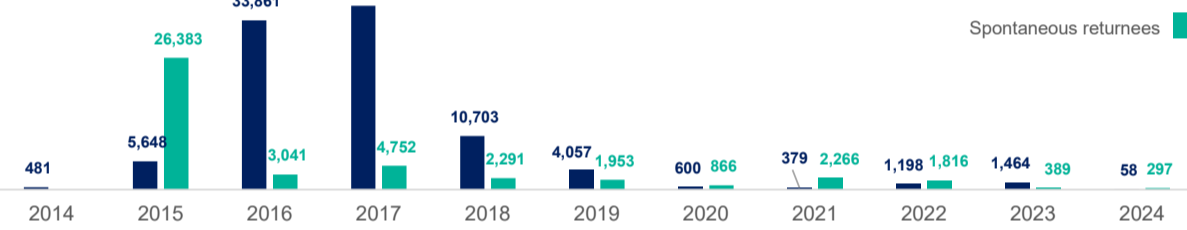

139,260

Total refugee returnees in Somalia

95,206

Total assisted refugee returnees in Somalia

44,054

Total spontaneous returnees in Somalia

Data presented in this report relates to returnees arriving in Somalia as of Aug 2024. Since December 2014, UNHCR has supported 95,206 Somali refugees to return to Somalia.

Additionally, a total of 44,054 Somalis were monitored as arriving spontaneously.

Returns by Country of Asylum

Region	Kenya	Yemen	Other
Awdal	-	375	17
Bakool	1	53	2
Banadir	15,879	20,624	943
Bari	12	2,583	34
Bay	9,705	1,418	22
Galgaduud	15	142	3
Gedo	2,922	361	45
Hiraan	42	777	22
Lower Juba	54,844	2,195	128
Lower Shabelle	104	2,839	2
Middle Juba	1,539	18	1
Middle Shabelle	798	778	25
Mudug	10	312	18
Nugaal	13	414	23
Other	-	14,981	179
Sanaag	-	122	-
Sool	-	126	3
Togdheer	2	333	13
Woq. Galbeed	18	3,035	390
Grand Total	85,904	51,486	1,870

Top 10 regions

- 1,558 | Middle Juba
- 1,601 | Middle Shabelle
- 2,629 | Bari
- 2,945 | Lower Shabelle
- 3,328 | Gedo
- 3,443 | Woq. Galbeed
- 11,145 | Bay
- 15,160 | Other
- 37,446 | Banadir
- 57,167 | Lower Juba

The boundaries and names shown and the designations used on this map do not imply social endorsement or acceptance by the United Nations

Age and gender

Yearly return trend

KENYA

85,904

85,904

Data on destinations for returnees from Kenya is generally based on the place of initial return.