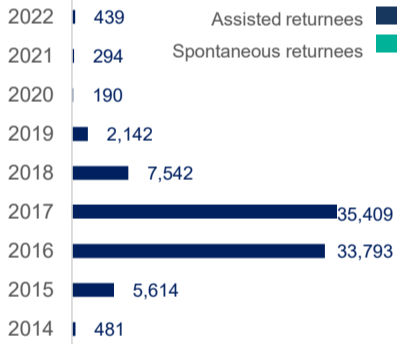

Additionally, a total of 44,054 Somalis were monitored as arriving spontaneously.

Returns by Country of Asylum

Region	Kenya	Yemen	Other
Awdal	-	375	17
Bakool	1	53	2
Banadir	15,879	20,624	943
Bari	12	2,583	34
Bay	9,705	1,418	22
Galgaduud	15	142	3
Gedo	2,922	361	45
Hiraan	42	777	22
Lower Juba	54,844	2,195	128
Lower Shabelle	104	2,839	2
Middle Juba	1,539	18	1
Middle Shabelle	798	778	25
Mudug	10	312	18
Nugaal	13	414	23
Other	-	14,981	179
Sanaag	-	122	-
Sool	-	126	3
Togdheer	2	333	13
Woq. Galbeed	18	3,035	390
Grand Total	85,904	51,486	1,870

Top 10 regions

- 1,558 | Middle Juba
- 1,601 | Middle Shabelle
- 2,629 | Bari
- 2,945 | Lower Shabelle
- 3,328 | Gedo
- 3,443 | Woq. Galbeed
- 11,145 | Bay
- 15,160 | Other
- 37,446 | Banadir
- 57,167 | Lower Juba

The boundaries and names shown and the designations used on this map do not imply social endorsement or acceptance by the United Nations

Age and gender

Yearly return trend

KENYA

85,904

85,904

Data on destinations for returnees from Kenya is generally based on the place of initial return.

TOP 10 REGIONS

Lower Juba	54,844
Banadir	15,879
Bay	9,705
Gedo	2,922
Middle Juba	1,539
Middle Shabelle	798
Lower Shabelle	104
Hiraan	42
Woq. Galbeed	18
Galgaduud	15

ARRIVAL BY YEAR*

ARRIVAL BY MONTH

*No returns from Kenya since 2023.