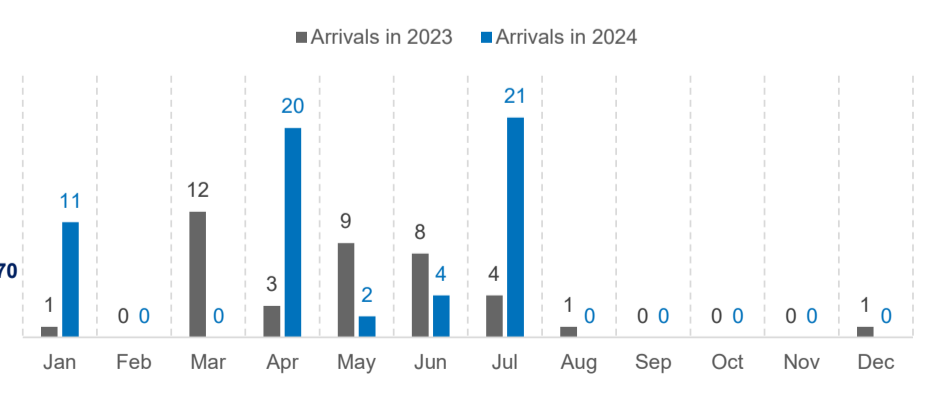

YEMEN

51,486

7,432

44,054

In addition to the 7,432 Assisted Spontaneous Returns (ASR) since 2020, approximately 44,054 Somalis were monitored as arriving from Yemen 2020.

TOP 10 REGIONS

Banadir	20,624
Other	14,981
Woq. Galbeed	3,035
Lower Shabelle	2,839
Bari	2,583
Lower Juba	2,195
Bay	1,418
Middle Shabelle	778
Hiraan	777
Nugaal	414

ARRIVAL BY YEAR

ARRIVAL BY MONTH

OTHER COUNTRIES

1,870

Other countries mainly returnees from Djibouti (773), Libya (775), and others (322)

TOP 10 REGIONS

Banadir	935
Woq. Galbeed	345
Lower Juba	128
Gedo	45
Bari	32
Middle Shabelle	25
Other	24
Nugaal	23
Bay	22
Hiraan	22

ARRIVAL BY YEAR

ARRIVAL BY MONTH

UNHCR is grateful for the generous contributions of donors who have directly contributed to the UNHCR Somalia operation in 2024