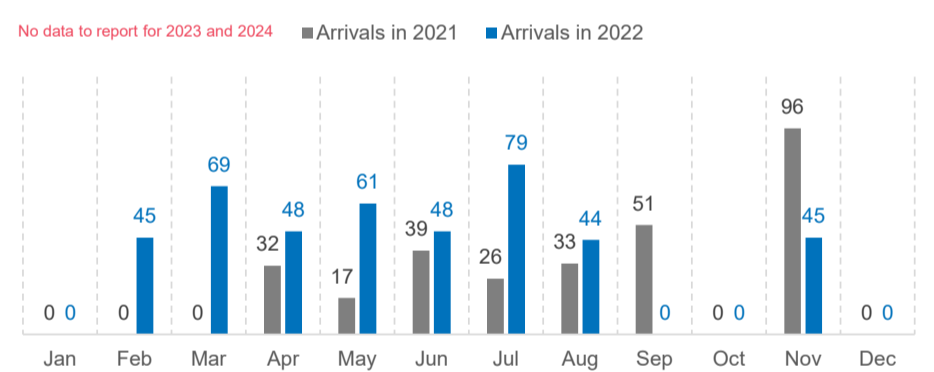

The boundaries and names shown and the designations used on this map do not imply social endorsement or acceptance by the United Nations

Age and gender

Yearly return trend

KENYA

85,904

85,904

Data on destinations for returnees from Kenya is generally based on the place of initial return.

TOP 10 REGIONS

Lower Juba	54,844
Banadir	15,879
Bay	9,705
Gedo	2,922
Middle Juba	1,539
Middle Shabelle	798
Lower Shabelle	104
Hiraan	42
Woq. Galbeed	18
Galgaduud	15

ARRIVAL BY YEAR*

ARRIVAL BY MONTH

*No returns from Kenya since 2023.