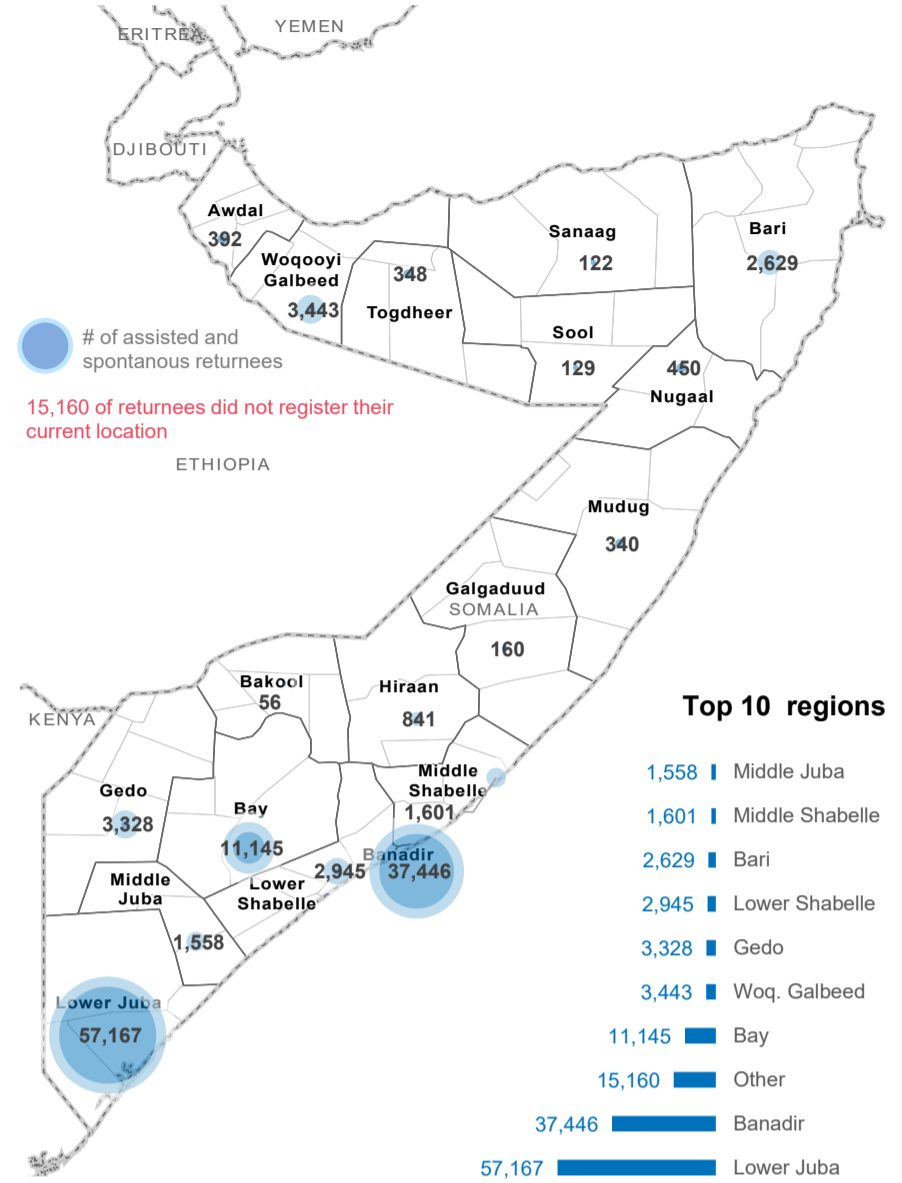

139,260

Total refugee returnees in Somalia

95,206

Total assisted refugee returnees in Somalia

44,054

Total spontaneous returnees in Somalia

Data presented in this report relates to returnees arriving in Somalia as of Aug 2024. Since December 2014, UNHCR has supported 95,206 Somali refugees to return to Somalia.

Additionally, a total of 44,054 Somalis were monitored as arriving spontaneously.

Returns by Country of Asylum

Region	Kenya	Yemen	Other
Awdal	-	375	17
Bakool	1	53	2
Banadir	15,879	20,624	943
Bari	12	2,583	34
Bay	9,705	1,418	22
Galgaduud	15	142	3
Gedo	2,922	361	45
Hiraan	42	777	22
Lower Juba	54,844	2,195	128
Lower Shabelle	104	2,839	2
Middle Juba	1,539	18	1
Middle Shabelle	798	778	25
Mudug	10	312	18
Nugaal	13	414	23
Other	-	14,981	179
Sanaag	-	122	-
Sool	-	126	3
Togdheer	2	333	13
Woq. Galbeed	18	3,035	390
Grand Total	85,904	51,486	1,870

TOP 10 REGIONS

Lower Juba	54,844
Banadir	15,879
Bay	9,705
Gedo	2,922
Middle Juba	1,539
Middle Shabelle	798
Lower Shabelle	104
Hiraan	42
Woq. Galbeed	18
Galgaduud	15

ARRIVAL BY YEAR*

ARRIVAL BY MONTH

*No returns from Kenya since 2023.

ARRIVAL BY YEAR

ARRIVAL BY MONTH

OTHER COUNTRIES

1,870

Other countries mainly returnees from Djibouti (773), Libya (775), and others (322)

TOP 10 REGIONS

Banadir	935
Woq. Galbeed	345
Lower Juba	128
Gedo	45
Bari	32
Middle Shabelle	25
Other	24
Nugaal	23
Bay	22
Hiraan	22