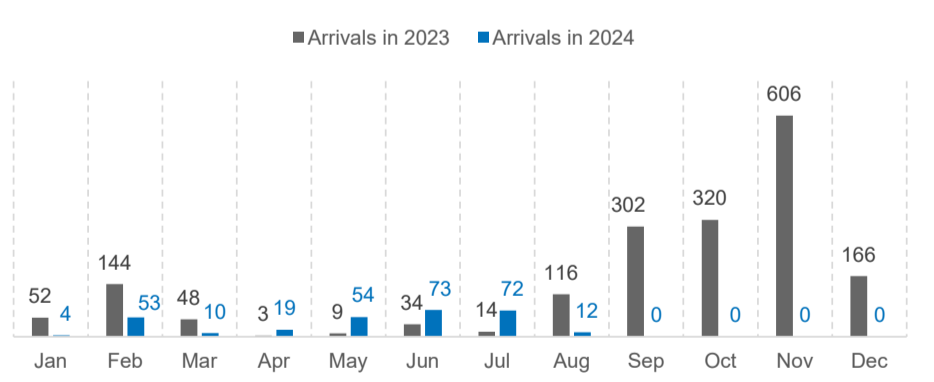

The boundaries and names shown and the designations used on this map do not imply social endorsement or acceptance by the United Nations

Age and gender

Yearly return trend

KENYA

85,904

85,904

Data on destinations for returnees from Kenya is generally based on the place of initial return.

TOP 10 REGIONS

Lower Juba	54,844
Banadir	15,879
Bay	9,705
Gedo	2,922
Middle Juba	1,539
Middle Shabelle	798
Lower Shabelle	104
Hiraan	42
Woq. Galbeed	18
Galgaduud	15

ARRIVAL BY YEAR*

ARRIVAL BY MONTH

*No returns from Kenya since 2023.

YEMEN

51,486

7,432

44,054

In addition to the 7,432 Assisted Spontaneous Returns (ASR) since 2020, approximately 44,054 Somalis were monitored as arriving from Yemen 2020.

TOP 10 REGIONS

Banadir	20,624
Other	14,981
Woq. Galbeed	3,035
Lower Shabelle	2,839
Bari	2,583
Lower Juba	2,195
Bay	1,418
Middle Shabelle	778
Hiraan	777
Nugaal	414

ARRIVAL BY YEAR

ARRIVAL BY MONTH

OTHER COUNTRIES

1,870

Other countries mainly returnees from Djibouti (773), Libya (775), and others (322)

TOP 10 REGIONS

Banadir	935
Woq. Galbeed	345
Lower Juba	128
Gedo	45
Bari	32
Middle Shabelle	25
Other	24
Nugaal	23
Bay	22
Hiraan	22