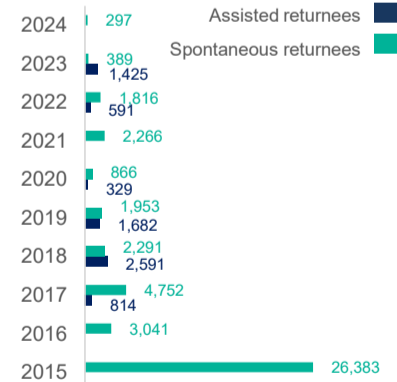

ARRIVAL BY YEAR