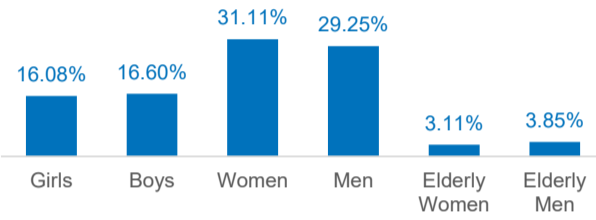

139,260

Total refugee returnees in Somalia

95,206

Total assisted refugee returnees in Somalia

44,054

Total spontaneous returnees in Somalia

Data presented in this report relates to returnees arriving in Somalia as of Aug 2024. Since December 2014, UNHCR has supported 95,206 Somali refugees to return to Somalia.

Additionally, a total of 44,054 Somalis were monitored as arriving spontaneously.

Returns by Country of Asylum

Region	Kenya	Yemen	Other
Awdal	-	375	17
Bakool	1	53	2
Banadir	15,879	20,624	943
Bari	12	2,583	34
Bay	9,705	1,418	22
Galgaduud	15	142	3
Gedo	2,922	361	45
Hiraan	42	777	22
Lower Juba	54,844	2,195	128
Lower Shabelle	104	2,839	2
Middle Juba	1,539	18	1
Middle Shabelle	798	778	25
Mudug	10	312	18
Nugaal	13	414	23
Other	-	14,981	179
Sanaag	-	122	-
Sool	-	126	3
Togdheer	2	333	13
Woq. Galbeed	18	3,035	390
Grand Total	85,904	51,486	1,870

Top 10 regions

- 1,558 | Middle Juba
- 1,601 | Middle Shabelle
- 2,629 | Bari
- 2,945 | Lower Shabelle
- 3,328 | Gedo
- 3,443 | Woq. Galbeed
- 11,145 | Bay
- 15,160 | Other
- 37,446 | Banadir
- 57,167 | Lower Juba

The boundaries and names shown and the designations used on this map do not imply social endorsement or acceptance by the United Nations

Age and gender

Yearly return trend

KENYA

85,904

85,904

Data on destinations for returnees from Kenya is generally based on the place of initial return.