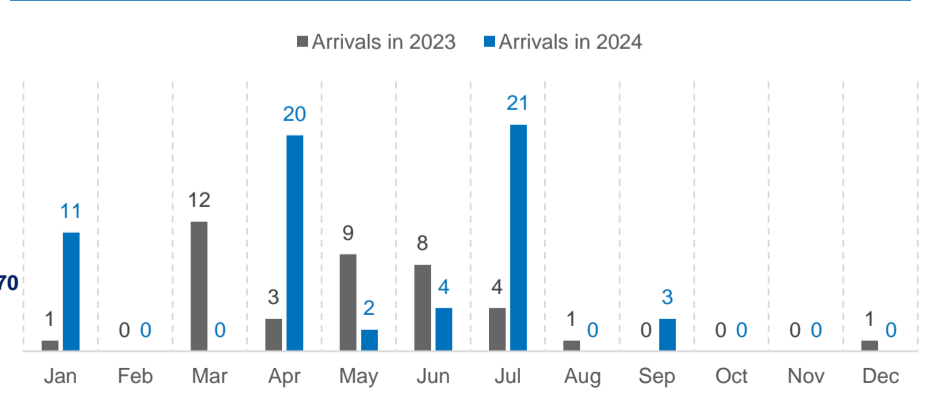

ARRIVAL BY YEAR*

2022	439
2021	294
2020	190
2019	2,142
2018	7,542
2017	35,409
2016	33,793
2015	5,614
2014	481

*No returns from Kenya since 2023.

ARRIVAL BY MONTH

YEMEN

51,752

In addition to the 7,684 Assisted Spontaneous Returns (ASR) since 2020, approximately 44,068 Somalis were monitored as arriving from Yemen 2020.

TOP 10 REGIONS

Banadir	20,624
Other	14,981
Woq. Galbeed	3,298
Lower Shabelle	2,839
Bari	2,586
Lower Juba	2,195
Bay	1,418
Middle Shabelle	778
Hiraan	777
Nugaal	414

ARRIVAL BY YEAR

2024	311
2023	389
2022	1,816
2021	2,266
2020	866
2019	1,953
2018	2,291
2017	4,752
2016	3,041
2015	26,383

ARRIVAL BY MONTH

OTHER COUNTRIES

1,873

Other countries mainly returnees from Djibouti (773), Libya (775), and others (325)

TOP 10 REGIONS

Banadir	935
Woq. Galbeed	345
Lower Juba	128
Gedo	45
Bari	32
Middle Shabelle	25
Other	24
Nugaal	23
Bay	22
Hiraan	22

ARRIVAL BY YEAR

2024	61
2023	39
2022	168
2021	85
2020	81
2019	233
2018	570
2017	524
2016	68
2015	34

ARRIVAL BY MONTH

UNHCR is grateful for the generous contributions of donors who have directly contributed to the UNHCR Somalia operation in 2024