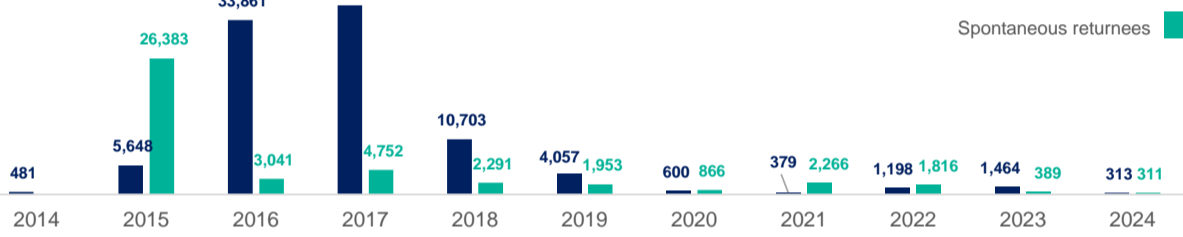

139,529

Total refugee returnees in Somalia

95,461

Total assisted refugee returnees in Somalia

44,068

Total spontaneous returnees in Somalia

Data presented in this report relates to returnees arriving in Somalia as of Sep 2024. Since December 2014, UNHCR has supported 95,461 Somali refugees to return to Somalia.

Additionally, a total of 44,068 Somalis were monitored as arriving spontaneously.

Returnees by Country of Asylum

Region	Kenya	Yemen	Other
Awdal	-	375	17
Bakool	1	53	2
Banadir	15,879	20,624	943
Bari	12	2,586	34
Bay	9,705	1,418	22
Galgaduud	15	142	3
Gedo	2,922	361	45
Hiraan	42	777	22
Lower Juba	54,844	2,195	128
Lower Shabelle	104	2,839	2
Middle Juba	1,539	18	1
Middle Shabelle	798	778	25
Mudug	10	312	18
Nugaal	13	414	23
Other	-	14,981	179
Sanaag	-	122	-
Sool	-	126	3
Togdheer	2	333	13
Woq. Galbeed	18	3,298	393
Grand Total	85,904	51,752	1,873

Age and gender

Yearly return trend

KENYA

85,904

Data on destinations for returnees from Kenya is generally based on the place of initial return.

TOP 10 REGIONS

Lower Juba	54,844
Banadir	15,879
Bay	9,705
Gedo	2,922
Middle Juba	1,539
Middle Shabelle	798
Lower Shabelle	104
Hiraan	42
Woq. Galbeed	18
Galgaduud	15