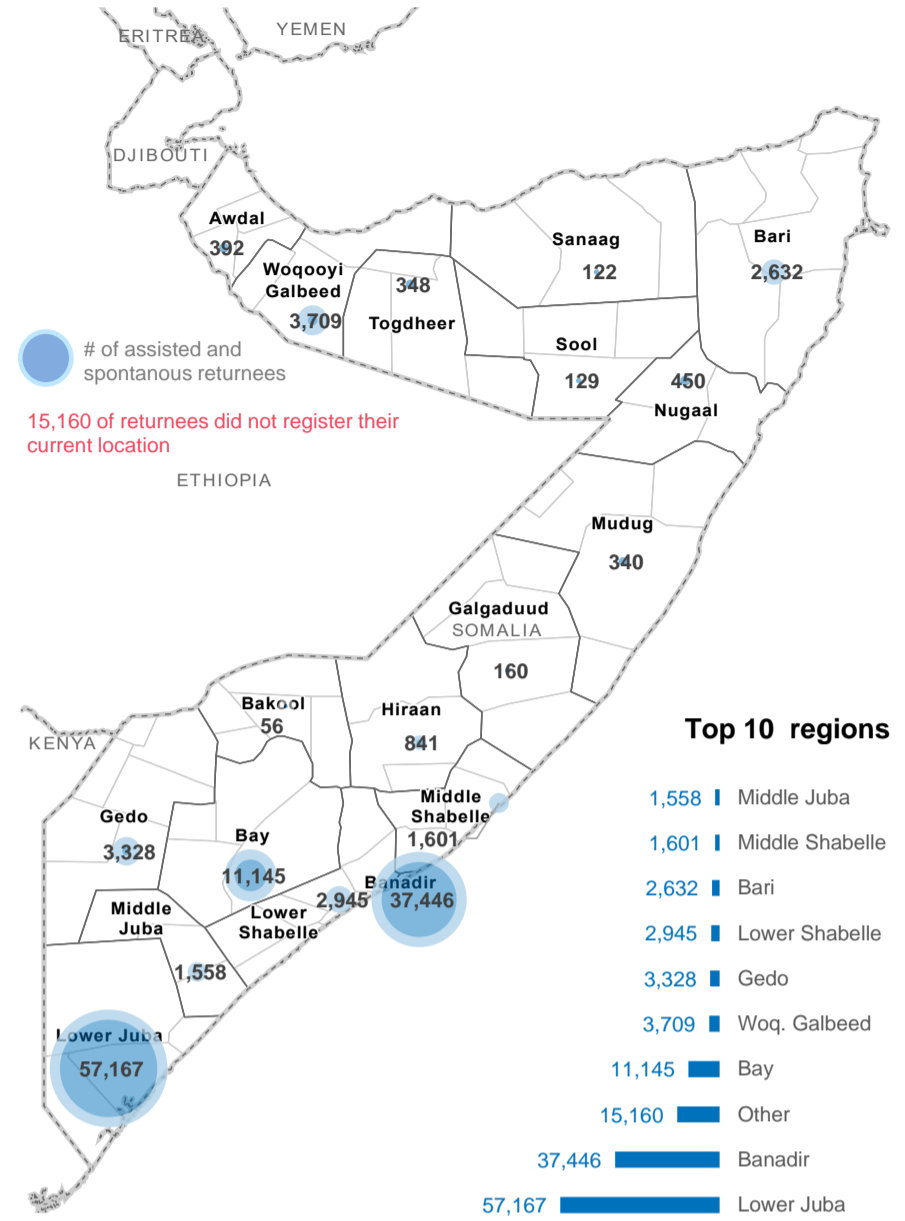

139,529

Total refugee returnees in Somalia

95,461

Total assisted refugee returnees in Somalia

44,068

Total spontaneous returnees in Somalia

Data presented in this report relates to returnees arriving in Somalia as of Sep 2024. Since December 2014, UNHCR has supported 95,461 Somali refugees to return to Somalia.

Additionally, a total of 44,068 Somalis were monitored as arriving spontaneously.

Returnees by Country of Asylum

Region	Kenya	Yemen	Other
Awdal	-	375	17
Bakool	1	53	2
Banadir	15,879	20,624	943
Bari	12	2,586	34
Bay	9,705	1,418	22
Galgaduud	15	142	3
Gedo	2,922	361	45
Hiraan	42	777	22
Lower Juba	54,844	2,195	128
Lower Shabelle	104	2,839	2
Middle Juba	1,539	18	1
Middle Shabelle	798	778	25
Mudug	10	312	18
Nugaal	13	414	23
Other	-	14,981	179
Sanaag	-	122	-
Sool	-	126	3
Togdheer	2	333	13
Woq. Galbeed	18	3,298	393
Grand Total	85,904	51,752	1,873

Age and gender

Yearly return trend

KENYA

85,904

Data on destinations for returnees from Kenya is generally based on the place of initial return.

TOP 10 REGIONS

Lower Juba	54,844
Banadir	15,879
Bay	9,705
Gedo	2,922
Middle Juba	1,539
Middle Shabelle	798
Lower Shabelle	104
Hiraan	42
Woq. Galbeed	18
Galgaduud	15

ARRIVAL BY MONTH

OTHER COUNTRIES

1,873

Other countries mainly returnees from Djibouti (773), Libya (775), and others (325)

TOP 10 REGIONS

Banadir	935
Woq. Galbeed	345
Lower Juba	128
Gedo	45
Bari	32
Middle Shabelle	25
Other	24
Nugaal	23
Bay	22
Hiraan	22