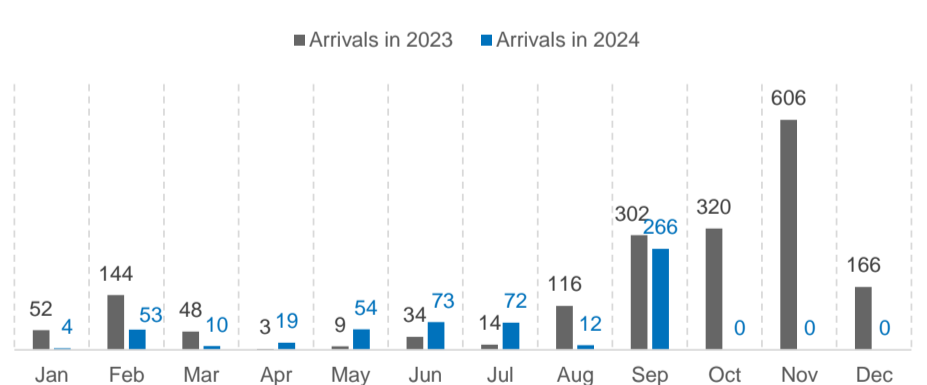

ARRIVAL BY MONTH

OTHER COUNTRIES

1,873

Other countries mainly returnees from Djibouti (773), Libya (775), and others (325)

TOP 10 REGIONS

Banadir	935
Woq. Galbeed	345
Lower Juba	128
Gedo	45
Bari	32
Middle Shabelle	25
Other	24
Nugaal	23
Bay	22
Hiraan	22

ARRIVAL BY YEAR

2024	61
2023	39
2022	168
2021	85
2020	81
2019	233
2018	570
2017	524
2016	68
2015	34