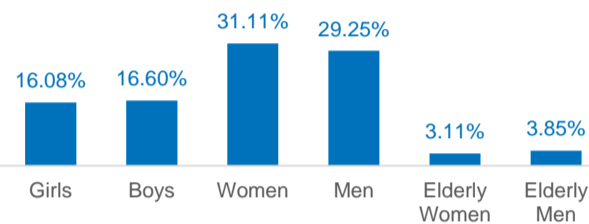

139,529

Total refugee returnees in Somalia

95,461

Total assisted refugee returnees in Somalia

44,068

Total spontaneous returnees in Somalia

Data presented in this report relates to returnees arriving in Somalia as of Sep 2024. Since December 2014, UNHCR has supported 95,461 Somali refugees to return to Somalia.

Additionally, a total of 44,068 Somalis were monitored as arriving spontaneously.

Returnees by Country of Asylum

Region	Kenya	Yemen	Other
Awdal	-	375	17
Bakool	1	53	2
Banadir	15,879	20,624	943
Bari	12	2,586	34
Bay	9,705	1,418	22
Galgaduud	15	142	3
Gedo	2,922	361	45
Hiraan	42	777	22
Lower Juba	54,844	2,195	128
Lower Shabelle	104	2,839	2
Middle Juba	1,539	18	1
Middle Shabelle	798	778	25
Mudug	10	312	18
Nugaal	13	414	23
Other	-	14,981	179
Sanaag	-	122	-
Sool	-	126	3
Togdheer	2	333	13
Woq. Galbeed	18	3,298	393
Grand Total	85,904	51,752	1,873

Age and gender

Yearly return trend

KENYA

85,904

Data on destinations for returnees from Kenya is generally based on the place of initial return.

TOP 10 REGIONS

Lower Juba	54,844
Banadir	15,879
Bay	9,705
Gedo	2,922
Middle Juba	1,539
Middle Shabelle	798
Lower Shabelle	104
Hiraan	42
Woq. Galbeed	18
Galgaduud	15