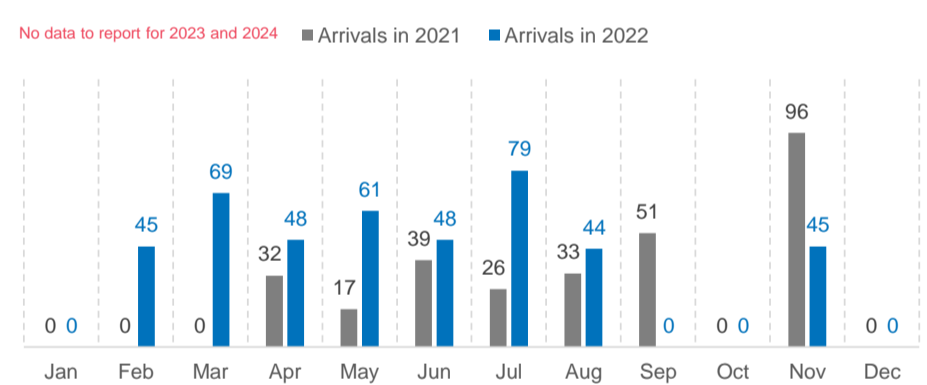

139,529

Total refugee returnees in Somalia

95,461

Total assisted refugee returnees in Somalia

44,068

Total spontaneous returnees in Somalia

Data presented in this report relates to returnees arriving in Somalia as of Sep 2024. Since December 2014, UNHCR has supported 95,461 Somali refugees to return to Somalia.

Additionally, a total of 44,068 Somalis were monitored as arriving spontaneously.

Returnees by Country of Asylum

Region	Kenya	Yemen	Other
Awdal	-	375	17
Bakool	1	53	2
Banadir	15,879	20,624	943
Bari	12	2,586	34
Bay	9,705	1,418	22
Galgaduud	15	142	3
Gedo	2,922	361	45
Hiraan	42	777	22
Lower Juba	54,844	2,195	128
Lower Shabelle	104	2,839	2
Middle Juba	1,539	18	1
Middle Shabelle	798	778	25
Mudug	10	312	18
Nugaal	13	414	23
Other	-	14,981	179
Sanaag	-	122	-
Sool	-	126	3
Togdheer	2	333	13
Woq. Galbeed	18	3,298	393
Grand Total	85,904	51,752	1,873

Age and gender

Yearly return trend

KENYA

85,904

Data on destinations for returnees from Kenya is generally based on the place of initial return.

TOP 10 REGIONS

Lower Juba	54,844
Banadir	15,879
Bay	9,705
Gedo	2,922
Middle Juba	1,539
Middle Shabelle	798
Lower Shabelle	104
Hiraan	42
Woq. Galbeed	18
Galgaduud	15

ARRIVAL BY YEAR*

2022	439
2021	294
2020	190
2019	2,142
2018	7,542
2017	35,409
2016	33,793
2015	5,614
2014	481

*No returns from Kenya since 2023.

ARRIVAL BY MONTH

YEMEN

51,752

In addition to the 7,684 Assisted Spontaneous Returns (ASR) since 2020, approximately 44,068 Somalis were monitored as arriving from Yemen 2020.