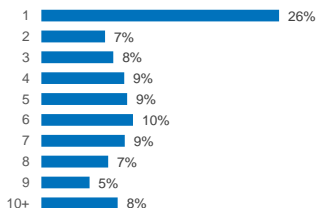

Family Size