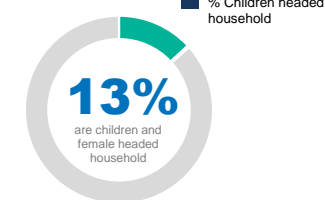

Household Distribution