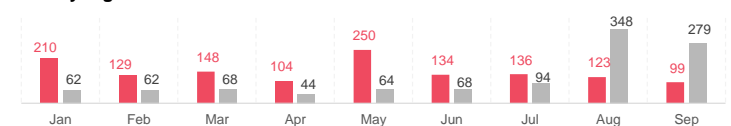

Monthly registration trend ~ 2024

Country of Origin by region

Region	Ethiopia	Yemen	Syria	Tanzania	Other	Total
Awdal	317	198	9	-	-	524
Bakool	1	-	-	-	-	1
Banadir	12	2,804	193	141	13	3,163
Bari	8,476	1,913	113	-	19	10,521
Galgaduud	-	1	-	-	-	1
Gedo	818	-	-	-	-	818
Lower Juba	-	2	-	-	-	2
Lower Shabelle	-	133	-	-	-	133
Middle Juba	-	1	-	-	-	1
Middle Shabelle	-	3	-	-	-	3
Mudug	1,705	84	46	-	2	1,837
Nugaal	2,998	245	22	-	2	3,267
Sanaag	127	19	4	-	-	150
Sool	7	11	-	-	-	18
Togdheer	393	173	51	-	3	620
Woqooyi Galbeed	11,454	6,329	1,301	-	416	19,500
Grand Total	26,308	11,916	1,739	141	455	40,559