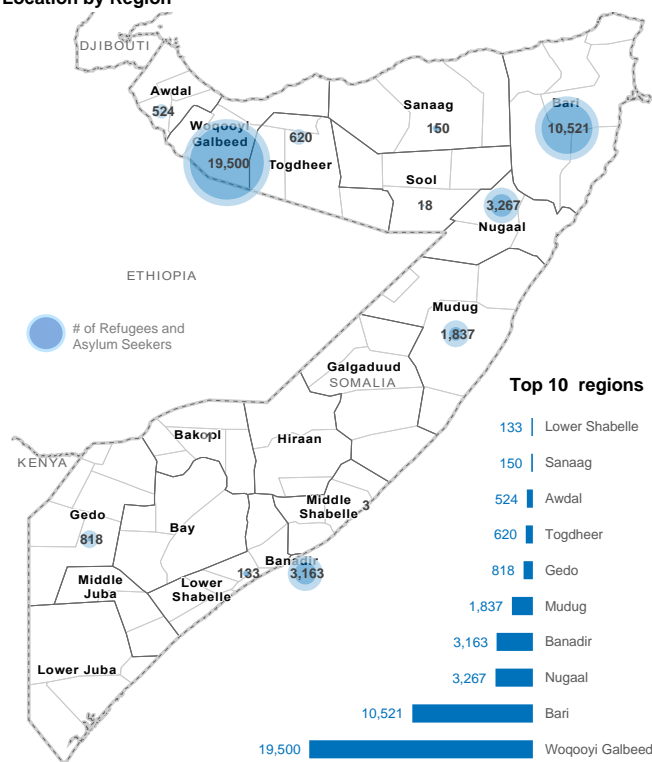

Current Location by Region