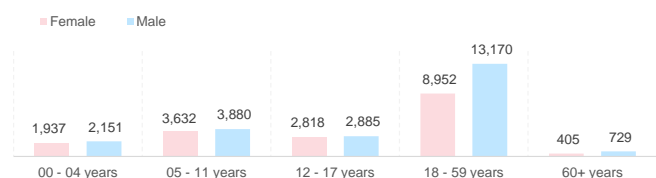

Age and gender

School-age Children

Reproductive Age Women/Girls

Specific Needs