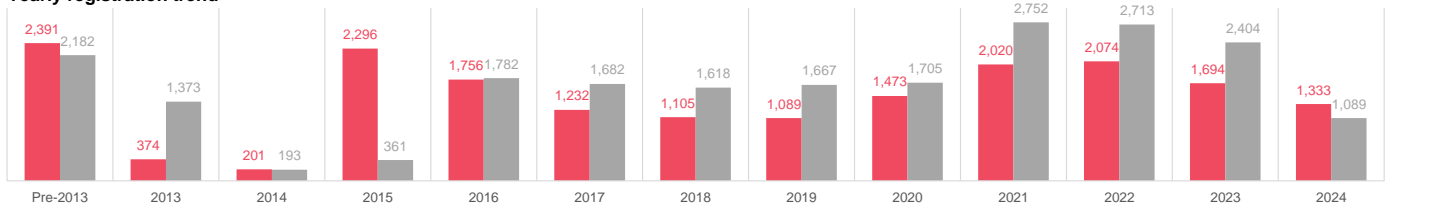

Yearly registration trend

UNHCR is grateful for the generous contributions of donors who have directly contributed to the UNHCR Somalia operation in 2023