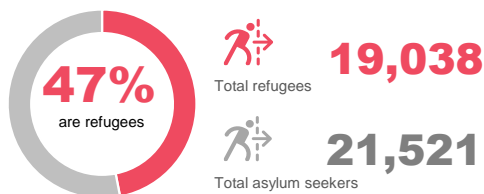

40,559

Total refugees and asylum seekers in Somalia

As of 30 September 2024, Somalia is hosting 40,559 refugees and asylum-seekers, among which 66% are women and children. The majority of refugees and asylum-seekers 65% are from Ethiopia, followed by Yemen 29%, Syria 4% and other countries 1%.

74% refugees and asylum-seekers reside in urban or peri-urban settings across Woqooyi Galbeed and Bari regions, in the northern part of the country.