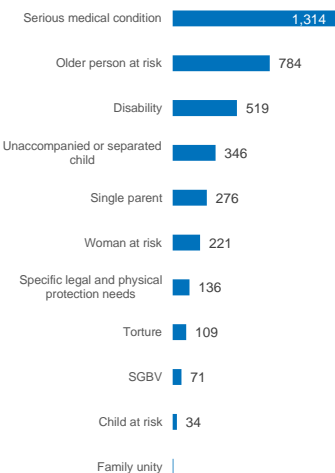

40,559

Total refugees and asylum seekers in Somalia

As of 30 September 2024, Somalia is hosting 40,559 refugees and asylum-seekers, among which 66% are women and children. The majority of refugees and asylum-seekers 65% are from Ethiopia, followed by Yemen 29%, Syria 4% and other countries 1%.

74% refugees and asylum-seekers reside in urban or peri-urban settings across Woqooyi Galbeed and Bari regions, in the northern part of the country.

Age and gender

School-age Children

Reproductive Age Women/Girls

Specific Needs

Family Size

Household Distribution

Current Location by Region

Monthly registration trend ~ 2024

Country of Origin by region

Region	Ethiopia	Yemen	Syria	Tanzania	Other	Total
Awdal	317	198	9	-	-	524
Bakool	1	-	-	-	-	1
Banadir	12	2,804	193	141	13	3,163
Bari	8,476	1,913	113	-	19	10,521
Galgaduud	-	1	-	-	-	1
Gedo	818	-	-	-	-	818
Lower Juba	-	2	-	-	-	2
Lower Shabelle	-	133	-	-	-	133
Middle Juba	-	1	-	-	-	1
Middle Shabelle	-	3	-	-	-	3
Mudug	1,705	84	46	-	2	1,837
Nugaal	2,998	245	22	-	2	3,267
Sanaag	127	19	4	-	-	150
Sool	7	11	-	-	-	18
Togdheer	393	173	51	-	3	620
Woqooyi Galbeed	11,454	6,329	1,301	-	416	19,500
Grand Total	26,308	11,916	1,739	141	455	40,559

Yearly registration trend

UNHCR is grateful for the generous contributions of donors who have directly contributed to the UNHCR Somalia operation in 2023