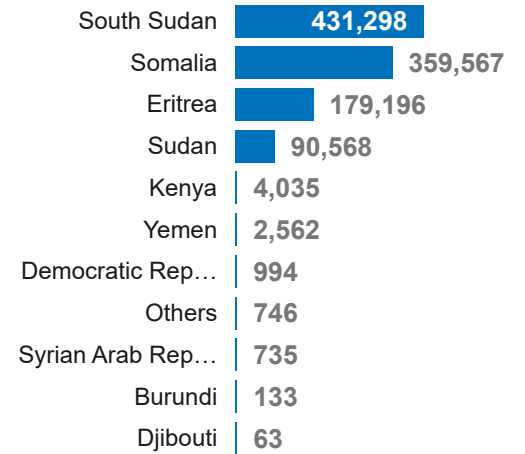

**159K**  
Ethiopian refugees and asylum seekers  
in neighbouring countries

**4.4M\***  
Internally Displaced Persons

**3.2M**  
Conflict induced IDPs in Ethiopia

**1.1M**  
Natural Disaster IDPs in Ethiopia

\*Figure from Ethiopia Humanitarian Needs Overview 2024

**7K**  
Ethiopia Returnees in 2024

**1.1M**  
Refugees and asylum seekers in  
Ethiopia

**Ethiopian Refugees by Country of Asylum**

**Refugees in Ethiopia by Country of Origin**

**Age and gender breakdown**

**Ethiopian Returnees in 2024**

**Ethiopians displaced into neighbouring countries**

**Ethiopian refugees and asylum seekers**

200km

The boundaries and names shown and the designations used on this map do not imply official endorsement or acceptance by the United Nations.