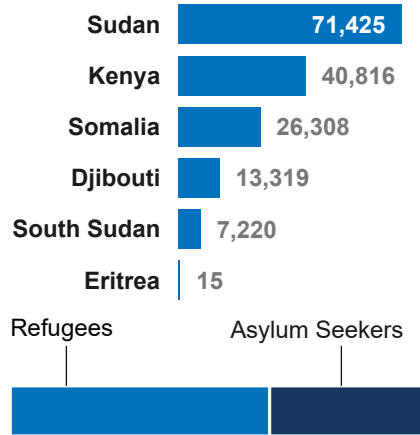

**159K**  
Ethiopian refugees and asylum seekers  
in neighbouring countries

**4.4M\***  
Internally Displaced Persons

**3.2M**  
Conflict induced IDPs in Ethiopia

**1.1M**  
Natural Disaster IDPs in Ethiopia

\*Figure from Ethiopia Humanitarian Needs Overview 2024

**7K**  
Ethiopia Returnees in 2024

**1.1M**  
Refugees and asylum seekers in  
Ethiopia

**Ethiopian Refugees by Country of Asylum**

**Refugees in Ethiopia by Country of Origin**

**Age and gender breakdown**

**Ethiopian Returnees in 2024**

**Ethiopians displaced into neighbouring countries**

**Ethiopian refugees and asylum seekers**

200km

The boundaries and names shown and the designations used on this map do not imply official endorsement or acceptance by the United Nations.