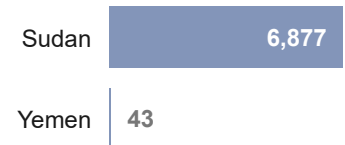

Ethiopian Returnees in 2024