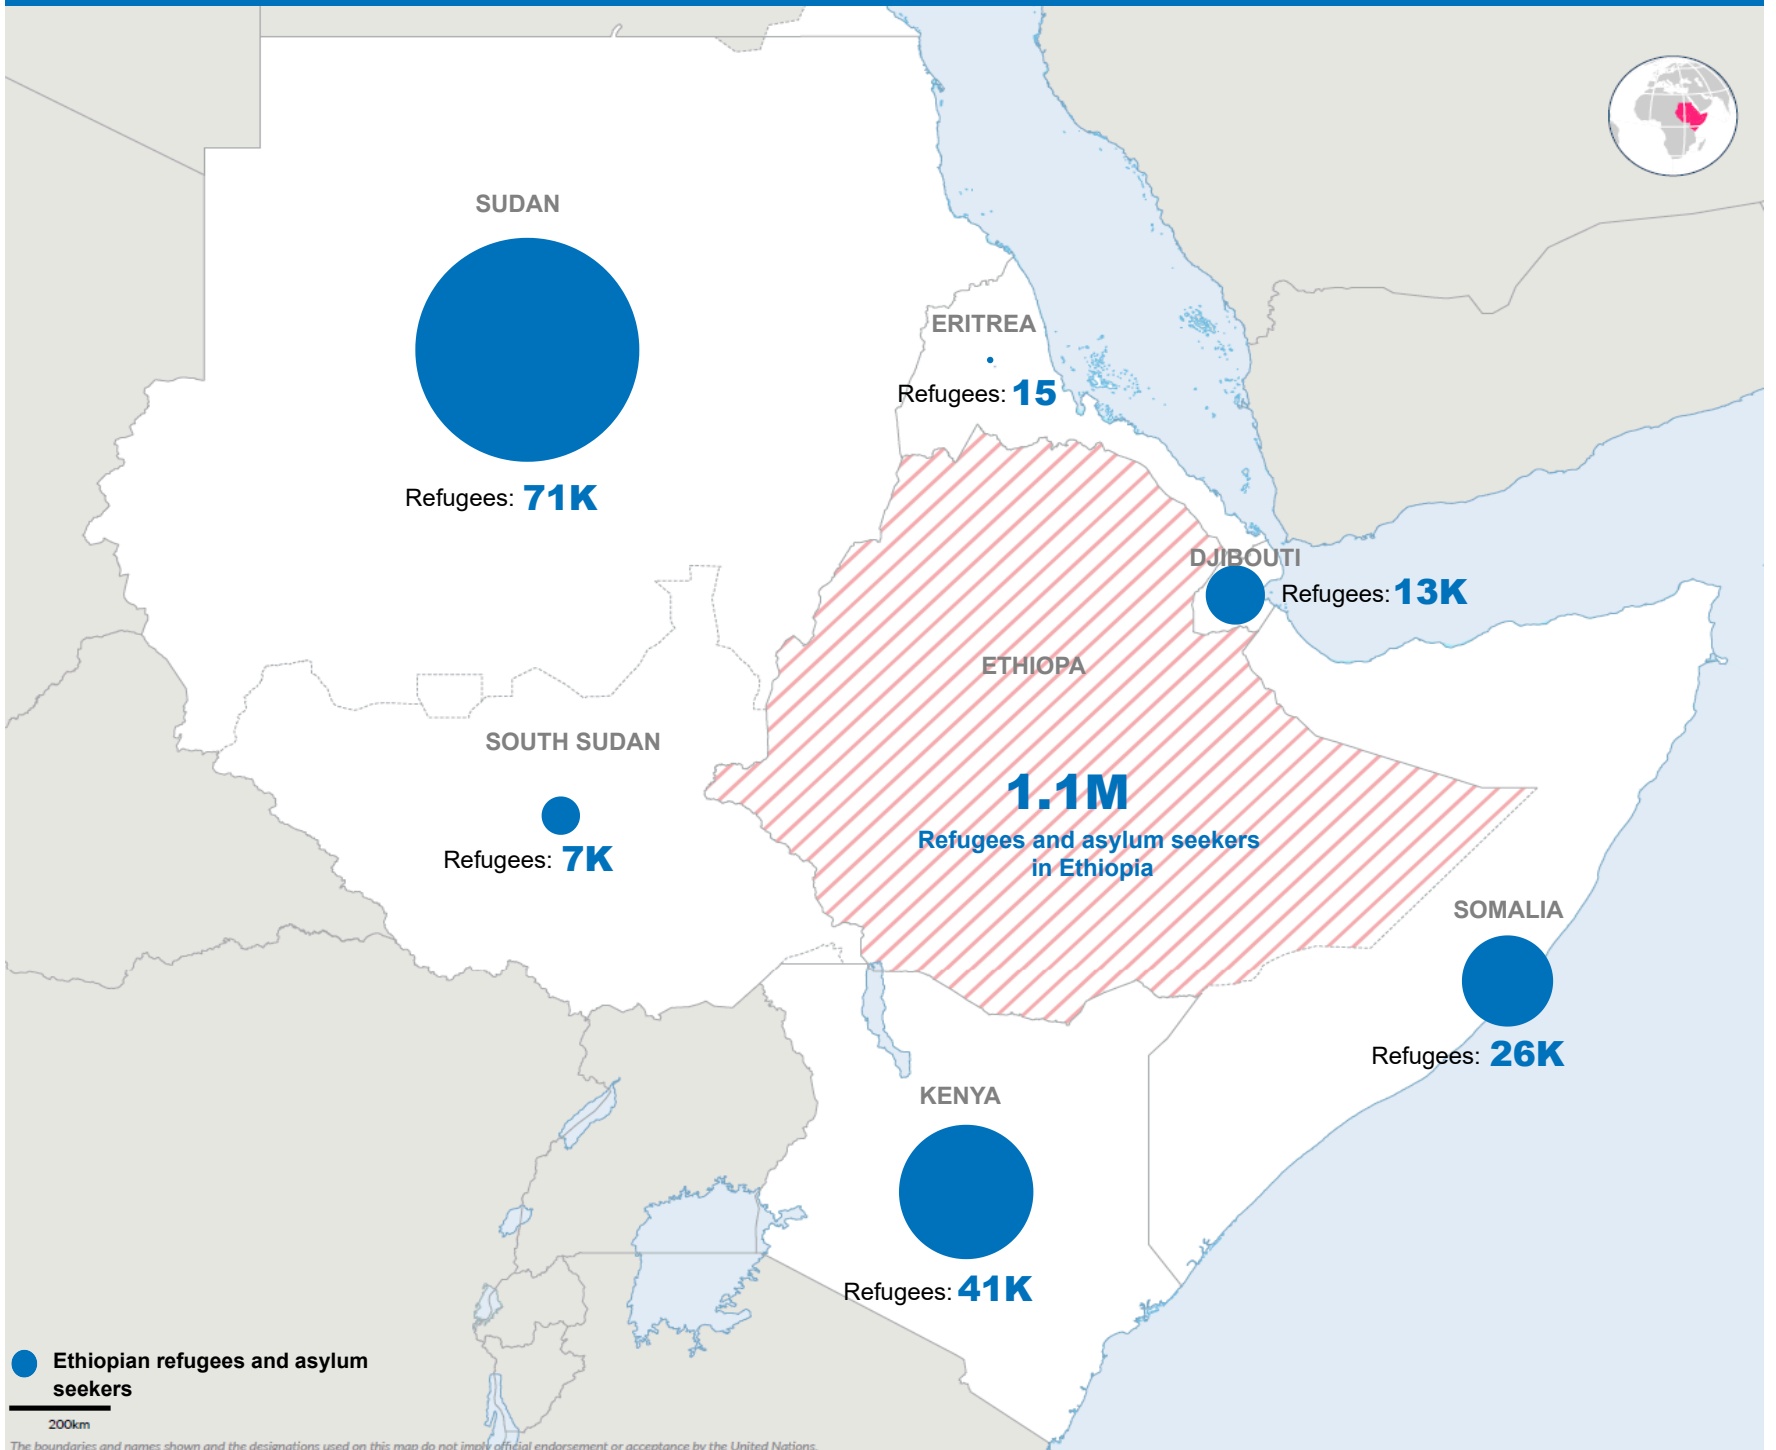

**159K**  
Ethiopian refugees and asylum seekers  
in neighbouring countries

**4.4M\***  
Internally Displaced Persons

**3.2M**  
Conflict induced IDPs in Ethiopia

**1.1M**  
Natural Disaster IDPs in Ethiopia

\*Figure from Ethiopia Humanitarian Needs Overview 2024

**7K**  
Ethiopia Returnees in 2024

**1.1M**  
Refugees and asylum seekers in  
Ethiopia

**Ethiopian Refugees by Country of Asylum**

**Refugees in Ethiopia by Country of Origin**

**Age and gender breakdown**

**Ethiopian Returnees in 2024**

**Ethiopians displaced into neighbouring countries**

**Ethiopian refugees and asylum seekers**

200km

The boundaries and names shown and the designations used on this map do not imply official endorsement or acceptance by the United Nations.