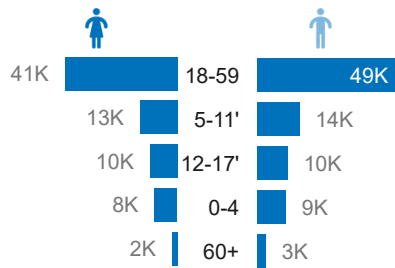

**159K**  
Ethiopian refugees and asylum seekers  
in neighbouring countries

**4.4M\***  
Internally Displaced Persons

**3.2M**  
Conflict induced IDPs in Ethiopia

**1.1M**  
Natural Disaster IDPs in Ethiopia

\*Figure from Ethiopia Humanitarian Needs Overview 2024

**7K**  
Ethiopia Returnees in 2024

**1.1M**  
Refugees and asylum seekers in  
Ethiopia

**Ethiopian Refugees by Country of Asylum**

**Refugees in Ethiopia by Country of Origin**

**Age and gender breakdown**

**Ethiopian Returnees in 2024**

**Ethiopians displaced into neighbouring countries**

**Ethiopian refugees and asylum seekers**

200km

The boundaries and names shown and the designations used on this map do not imply official endorsement or acceptance by the United Nations.