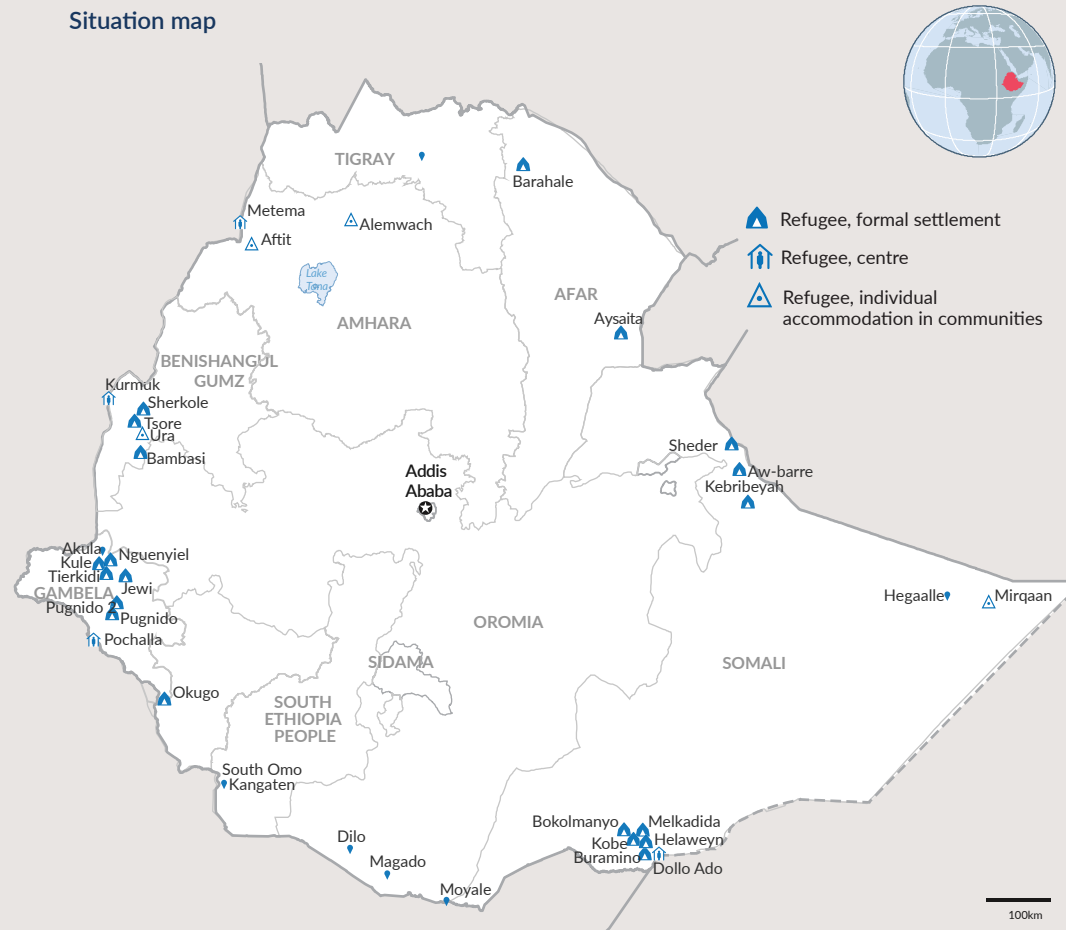

## 1,069,897

 Total Refugees and Asylum-seekers  
 (1,007,384 refugees | 62,513 asylum-seekers)

Unit	Refugee location	# of individuals	# of Household	# of Children (0-17 years)
Assosa	Bambasi Camp	21,156	4,213	12,413
	Sherkole Camp	16,348	4,141	8,534
	Tsore Camp	42,706	9,564	23,318
	Kurmuk transit center*	22,977	6,838	12,657
	Ura refugee site *	3,682	1,305	2,028
Addis Ababa	Addis Ababa	79,367	47,041	23,524
Borena	Borena Settlement	4,037	813	1,754
South-Omo	South-Omo Settlement	4,938	1,944	2,290
Gondar	Alemwach Site	20,927	8,084	9,105
	Aftit	7,979	3,827	2,904
Gende Wuha	Metema transit center *	14,165	9,184	5,680
	Akula Settlement	1,933	521	1,153
Gambella	Jewi Camp	68,964	11,646	41,365
	Kule Camp	54,630	10,057	31,539
	Nguenyiel Camp	111,755	22,452	70,339
	Okugu Camp	14,173	4,383	7,572
	Pinyudo 2 Camp	11,407	2,091	7,356
	Pinyudo Camp	51,939	9,424	29,409
	Tierkidi Camp	73,890	14,220	43,061
	Pochalla *	7,062	1,560	4,206
	Aw-barre Camp	13,360	2,022	6,013
	Jijiga	Kebribeyah Camp	19,300	3,346
Bokh	Sheder Camp	14,565	2,751	6,761
	Mirqaan site (Bokh)	52,278	15,565	27,209
Bokh	Hegale *	39,849	35,181	20,217
	Bokolmanyo Camp	33,508	5,409	18,126
Melkadida	Buramino Camp	49,503	7,464	28,827
	Hilaweyn Camp	52,181	8,041	31,087
	Kobe Camp	39,479	5,452	23,654
	Melkadida Camp	44,308	6,284	25,363
Semera	Aysaita Camp	30,196	5,800	16,227
	Barhale Camp	30,372	5,746	15,796
Tigray	Tigray-OCP	2,078	1,415	509

Situation map

New arrivals per year

The boundaries and names shown and the designations used on this map do not imply official endorsement or acceptance by the United Nations.

\* L1 pre-registration at entry points with age cohort extrapolation.