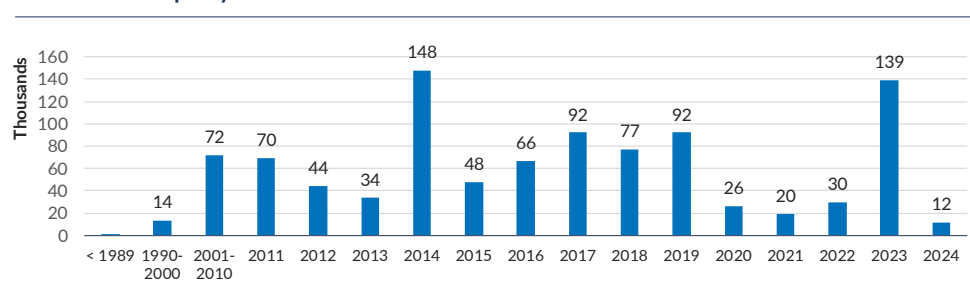

## 1,069,897

 Total Refugees and Asylum-seekers  
 (1,007,384 refugees | 62,513 asylum-seekers)

Unit	Refugee location	# of individuals	# of Household	# of Children (0-17 years)
Assosa	Bambasi Camp	21,156	4,213	12,413
	Sherkole Camp	16,348	4,141	8,534
	Tsore Camp	42,706	9,564	23,318
	Kurmuk transit center*	22,977	6,838	12,657
	Ura refugee site *	3,682	1,305	2,028
Addis Ababa	Addis Ababa	79,367	47,041	23,524
Borena	Borena Settlement	4,037	813	1,754
South-Omo	South-Omo Settlement	4,938	1,944	2,290
Gondar	Alemwach Site	20,927	8,084	9,105
	Aftit	7,979	3,827	2,904
Gende Wuha	Metema transit center *	14,165	9,184	5,680
	Akula Settlement	1,933	521	1,153
Gambella	Jewi Camp	68,964	11,646	41,365
	Kule Camp	54,630	10,057	31,539
	Nguenyiel Camp	111,755	22,452	70,339
	Okugu Camp	14,173	4,383	7,572
	Pinyudo 2 Camp	11,407	2,091	7,356
	Pinyudo Camp	51,939	9,424	29,409
	Tierkidi Camp	73,890	14,220	43,061
	Pochalla *	7,062	1,560	4,206
	Aw-barre Camp	13,360	2,022	6,013
	Jijiga	Kebribeyah Camp	19,300	3,346
Bokh	Sheder Camp	14,565	2,751	6,761
	Mirqaan site (Bokh)	52,278	15,565	27,209
Bokh	Hegale *	39,849	35,181	20,217
	Bokolmanyo Camp	33,508	5,409	18,126
Melkadida	Buramino Camp	49,503	7,464	28,827
	Hilaweyn Camp	52,181	8,041	31,087
	Kobe Camp	39,479	5,452	23,654
	Melkadida Camp	44,308	6,284	25,363
Semera	Aysaita Camp	30,196	5,800	16,227
	Barhale Camp	30,372	5,746	15,796
Tigray	Tigray-OCP	2,078	1,415	509

Situation map

New arrivals per year

The boundaries and names shown and the designations used on this map do not imply official endorsement or acceptance by the United Nations.

\* L1 pre-registration at entry points with age cohort extrapolation.