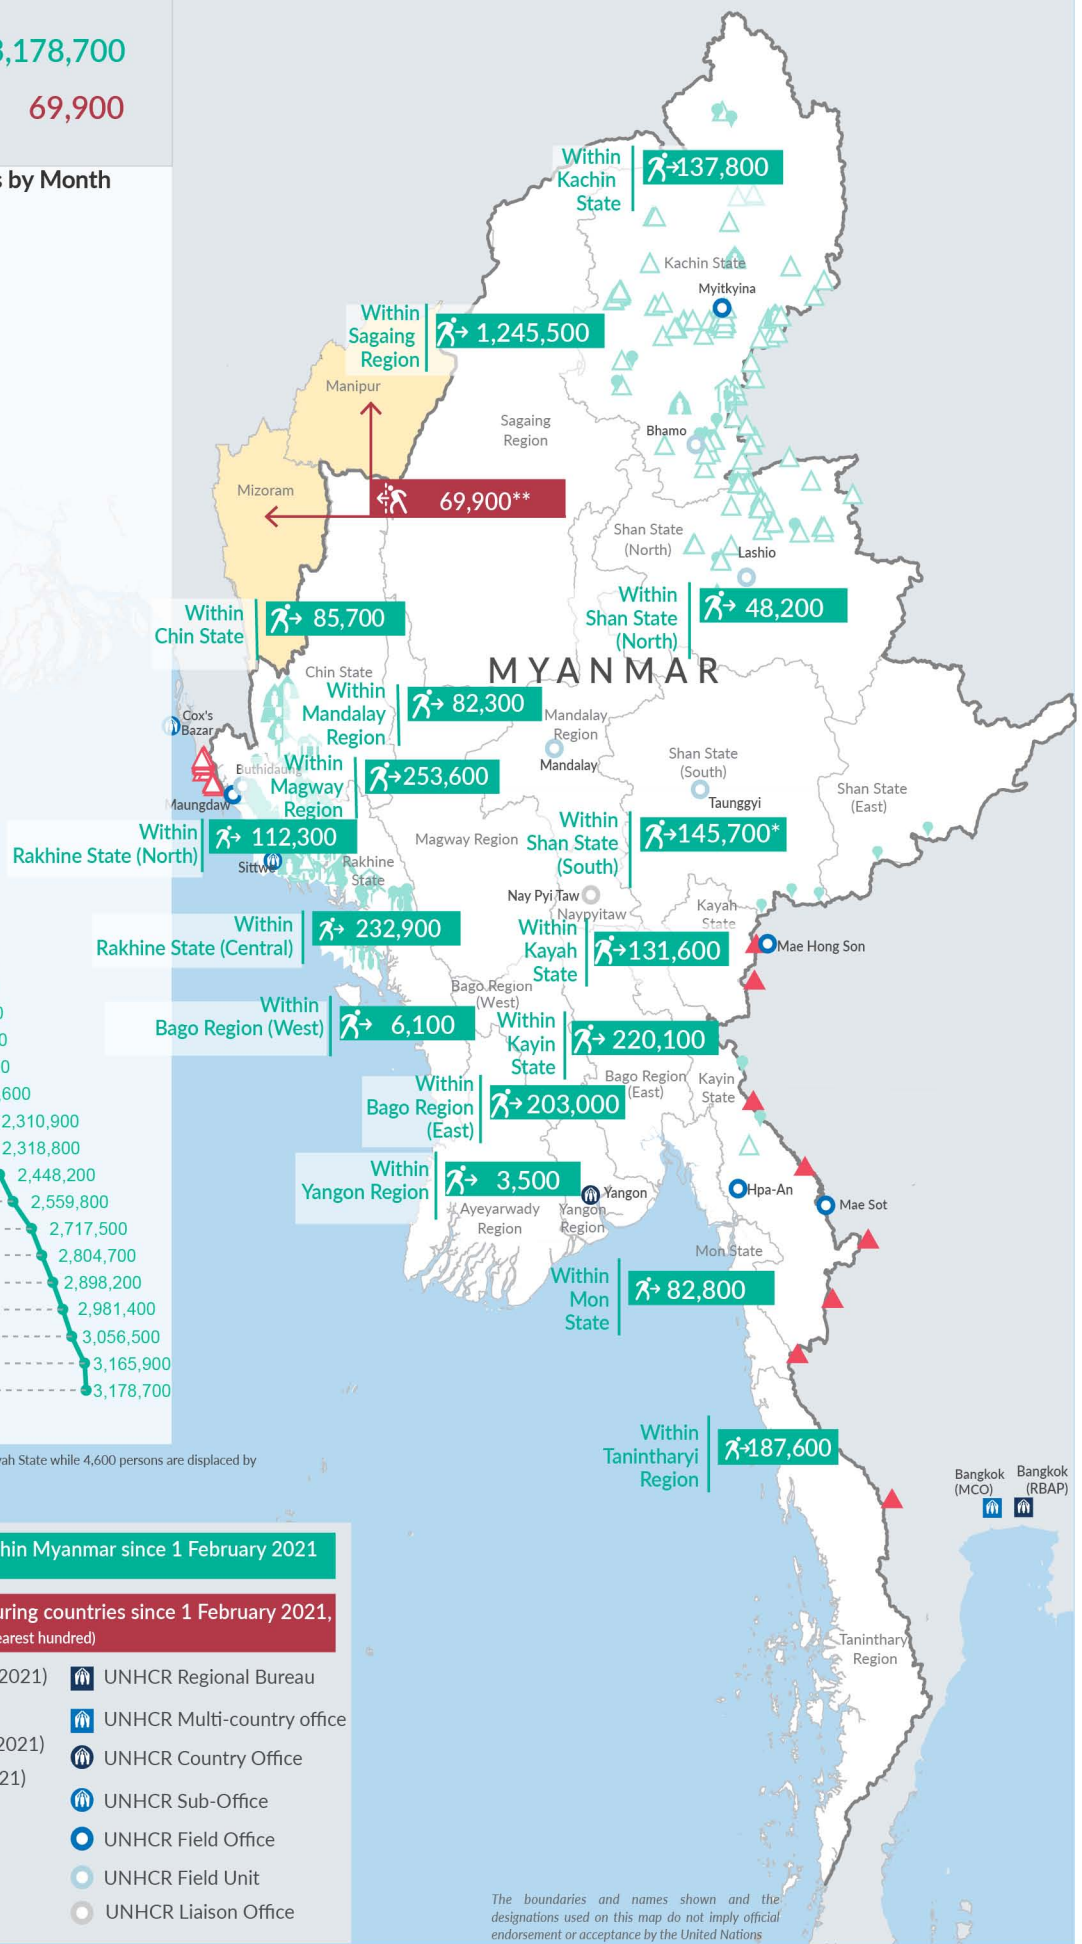

The boundaries and names shown and the designations used on this map do not imply official endorsement or acceptance by the United Nations