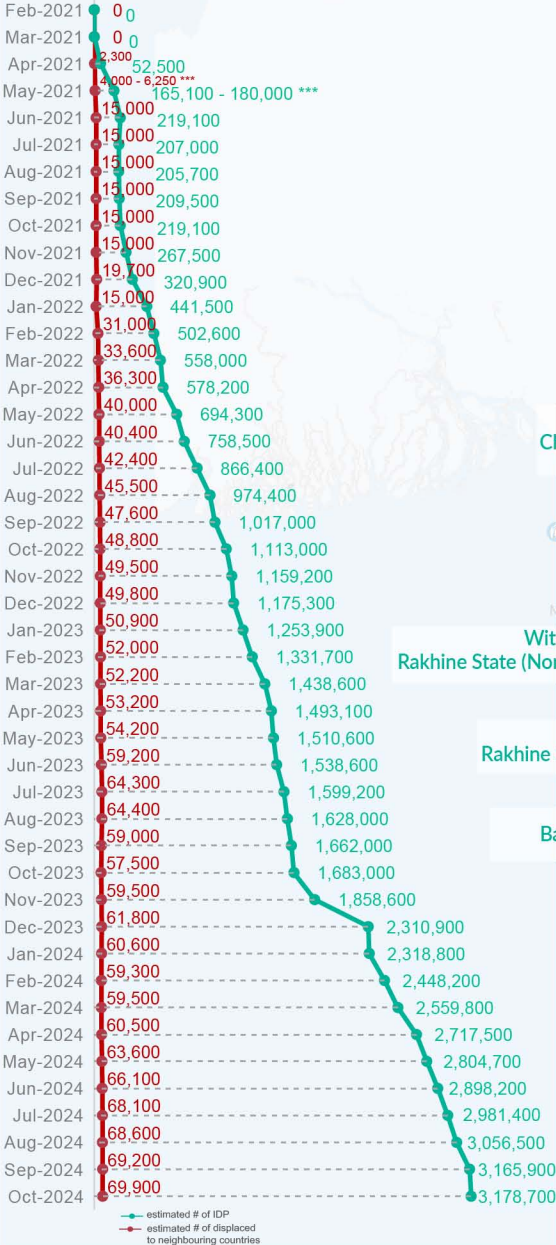

Key figures

Estimated # of IDPs → 3,178,700

Estimated # of displaced to neighbouring countries → 69,900

Source: UN in Myanmar

Estimated displacement figures by Month

*141,100 persons are displaced by armed conflict in neighbouring Kayah State while 4,600 persons are displaced by inter-EAO conflict between SSPP and RCSS.

**UN Estimates

Estimated internal displacement within Myanmar since 1 February 2021
(rounded to the nearest hundred)

Estimated displacement to neighbouring countries since 1 February 2021, who remain displaced
(rounded to the nearest hundred)

- IDP unplanned settlement (pre-1 Feb 2021)
- IDP Center (pre-1 Feb 2021)
- IDP spontaneous location (pre-1 Feb 2021)
- IDP planned settlement (pre-1 Feb 2021)
- Temporary shelter for displaced people from Myanmar
- Refugee, planned settlement
- States/Provinces with new arrivals
- International boundaries
- UNHCR Regional Bureau
- UNHCR Multi-country office
- UNHCR Country Office
- UNHCR Sub-Office
- UNHCR Field Office
- UNHCR Field Unit
- UNHCR Liaison Office