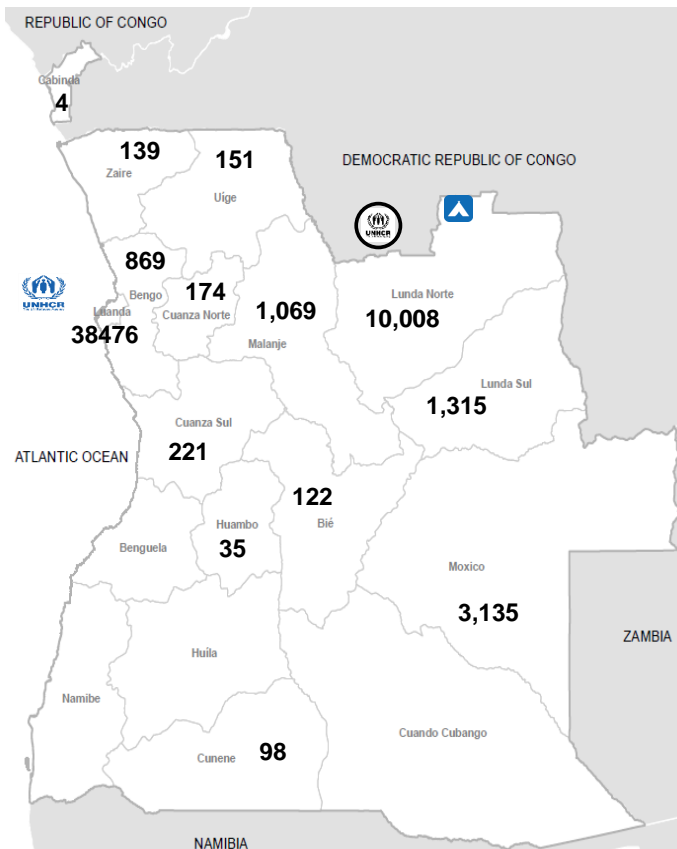

UNHCR Angola Operation Overview - October 2024

Background

Kasai Caseload

In 2017, around 35,000 Congolese refugees fled conflict and violence from Kasai region in DRC to Lunda Norte Province in Angola, leading UNHCR and the Government of Angola to declare an emergency situation. Lovua settlement was then established on Sep 2017. Since then, the 2017 Kasai refugees whose current population is **9,098 (6,287)** in settlement), as they are referred to, have been granted asylum and provided with assistance and protection mainly in Lovua Refugee Settlement and other neighbouring areas within Lunda Norte. WFP provides food to refugees residing in settlement.

Population Breakdown

Total People of Concerns		Total Partners
55,816		4
Total Refugees	Total Asylum-Seekers	Total Others of Concern
25,335	30,279	202

Forcibly Displaced Persons by Province

Regular Caseload

It comprises of **46,718** refugees, Forcibly Displaced Persons from DRC, Guinea, Ivory Coast, Liberia, Rwanda, Sierra Leone and other countries who has been in Angola between 5-30 years. They are residing mostly in urban location. 83% of the total urban caseload reside in Luanda.

Partners Name

Partners
ADPP Angola
IGREJA Evangelica dos Irmaos (IEIA)
JESUIT REFUGEE SERVICE (JRS)
WORLD VISION INTERNATIONAL (WVI)

Partners by Location	Partners Name
Luanda	ADPP Angola, JRS, IEIA
Lunda Norte	JRS, ADPP Angola, IEIA, WVI