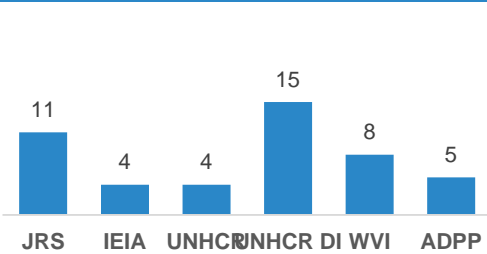

Activities per Partners

Partners

UNHCR Country Office

UNHCR Field Office

Lovua Settlement

World Vision

FUNDADA EM 1984

Data Source: UNHCR Angola
N.B. Urban refugees and asylum-seekers data source is from the last year statistics provided by government

For more information contact: ODM Officer, mail: abera@unhcr.org