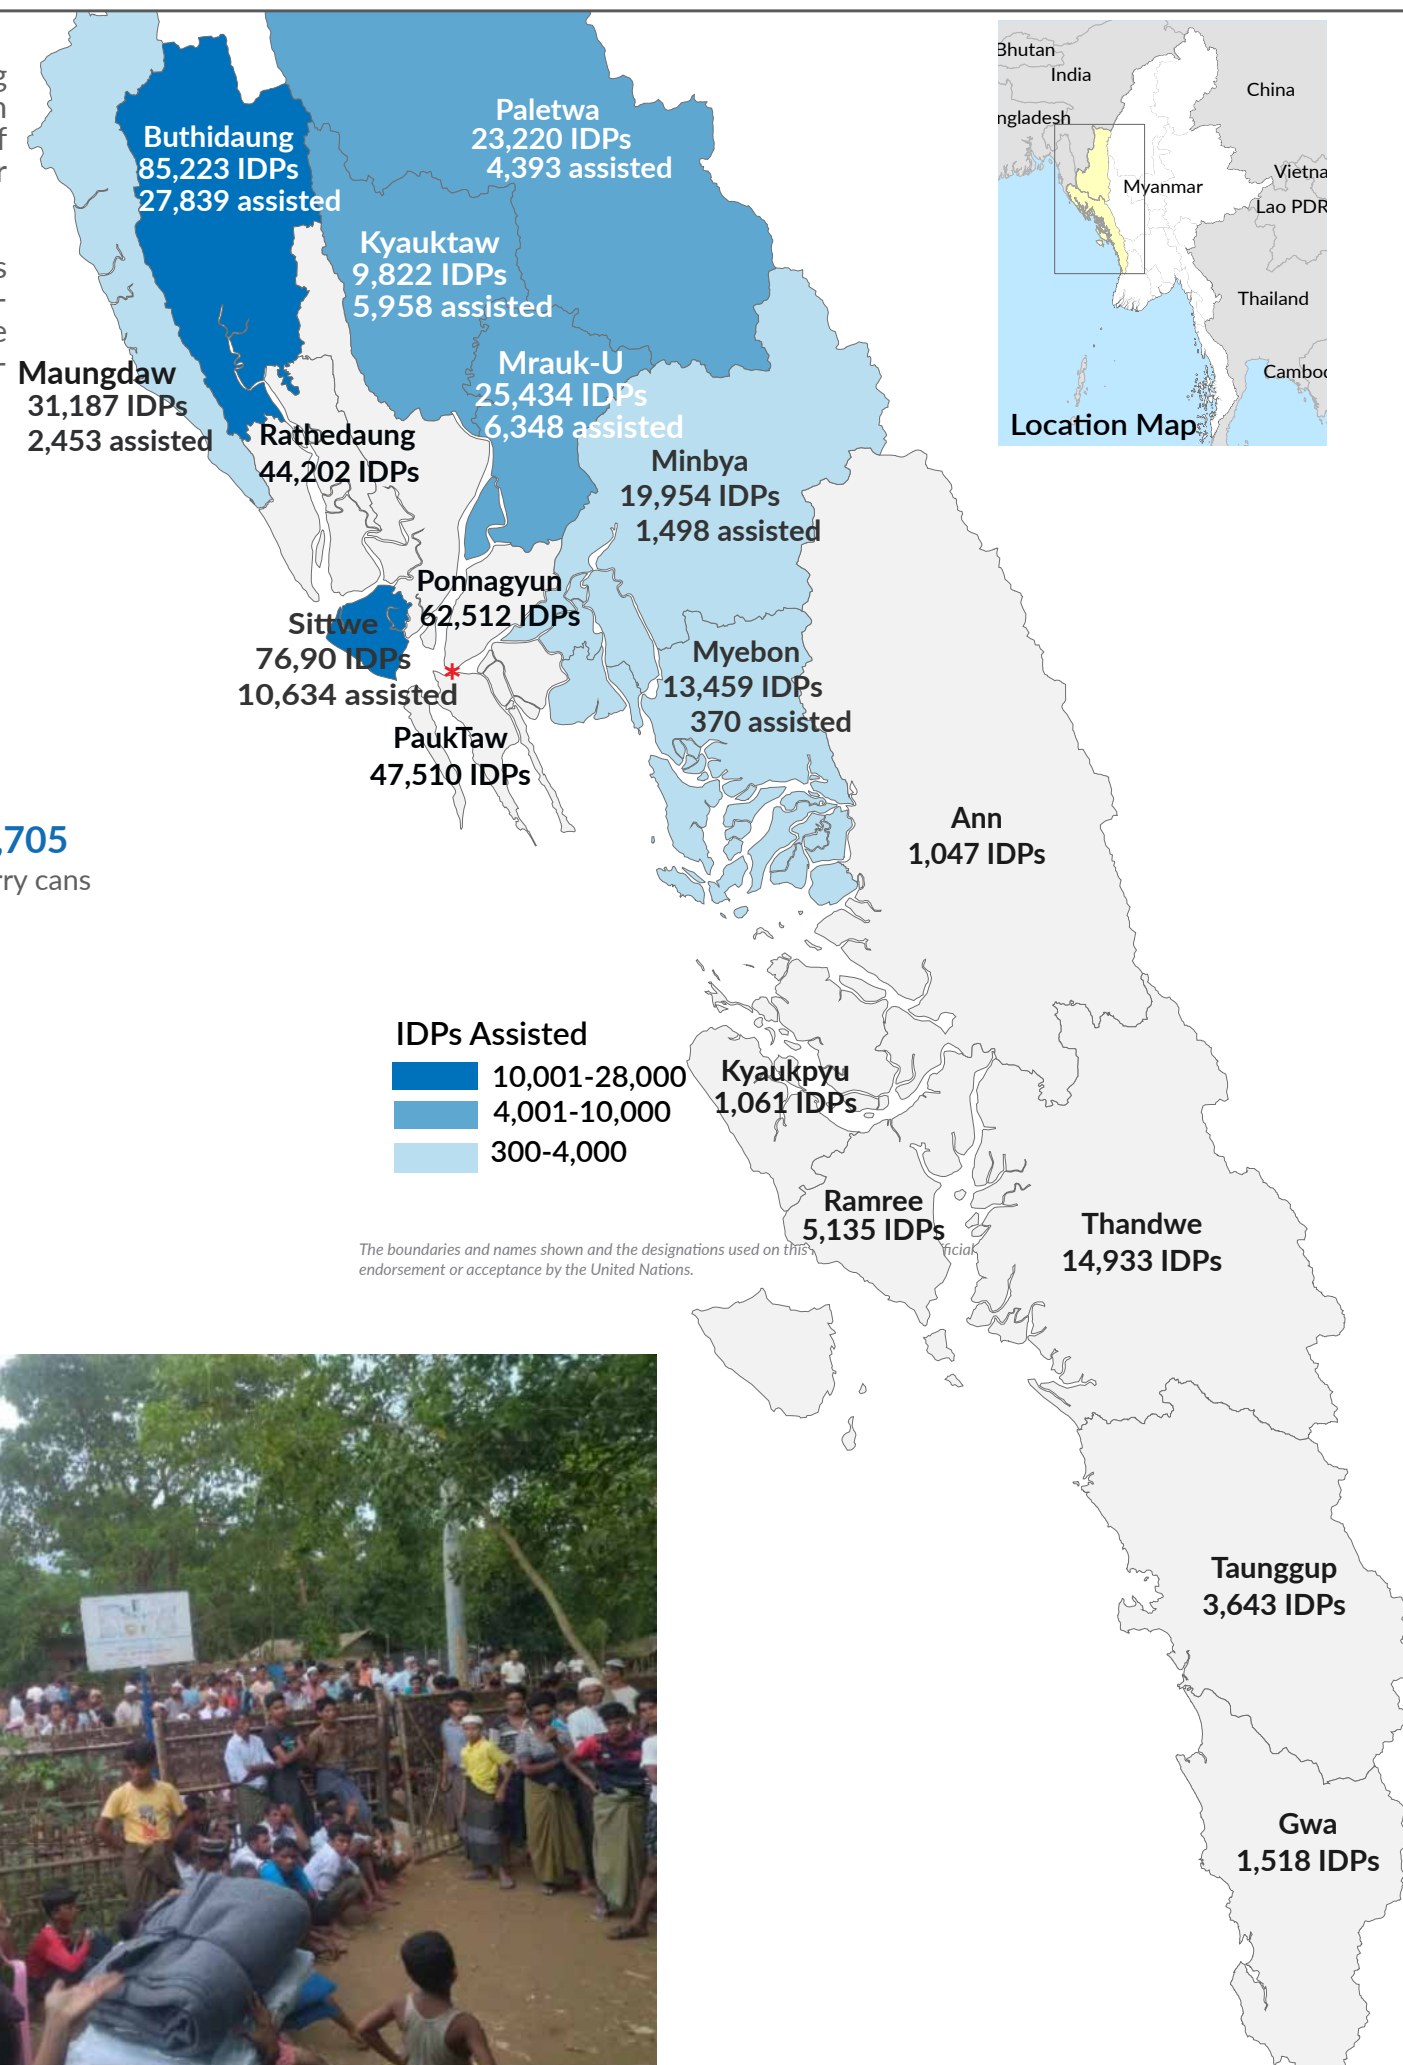

In collaboration with partners and other UN agencies, UNHCR is responding to the humanitarian needs and continues to provide assistance to affected communities. Since January 2024, UNHCR has provided core relief items, emergency shelter support, dignity kits, hygiene kits and solar lamps to some 59,493 individuals in Mrauk-U, Kyauktaw, Minbya, Myebon, Sittwe, Paletwa, Buthidaung and Maungdaw townships.

JAN - SEP KEY HIGHLIGHTS

POPULATION REACHED

59,493 Individuals
12,612 Households

LOCATIONS

196 Displacement Sites reached with assistance in Rakhine State (Mrauk-U, Kyauktaw, Minbya, Myebon, Sittwe, Paletwa, Buthidaung and Maungdaw townships)

NFI 50,595 people received core relief items in 2024

- **18,831** Sleeping mats
- **23,777** Blankets
- **14,766** Mosquito nets
- **5,203** Buckets
- **3,682** Kitchen sets
- **5,705** Jerry cans
- **337** Dignity kits
- **NFI 1,144** Core Local NFI kits
- **4,020** Solar lanterns/lamps
- **1,656** Hygiene kits
- **3,708** Winter Clothes/Kits

10,931 people received shelter support in 2024

- **12,068** Tarp (4x5)
- **21,350** Bamboo
- **1,087** Nylon ropes
- **1,708** Wood
- **2,400** CGI Roofing

UNHCR is grateful for the generous support from: Australia | Germany | Italy | Japan | Netherlands | Norway | Sweden | Switzerland | United Kingdom | United States of America | Republic of Korea, ECHO, CERF