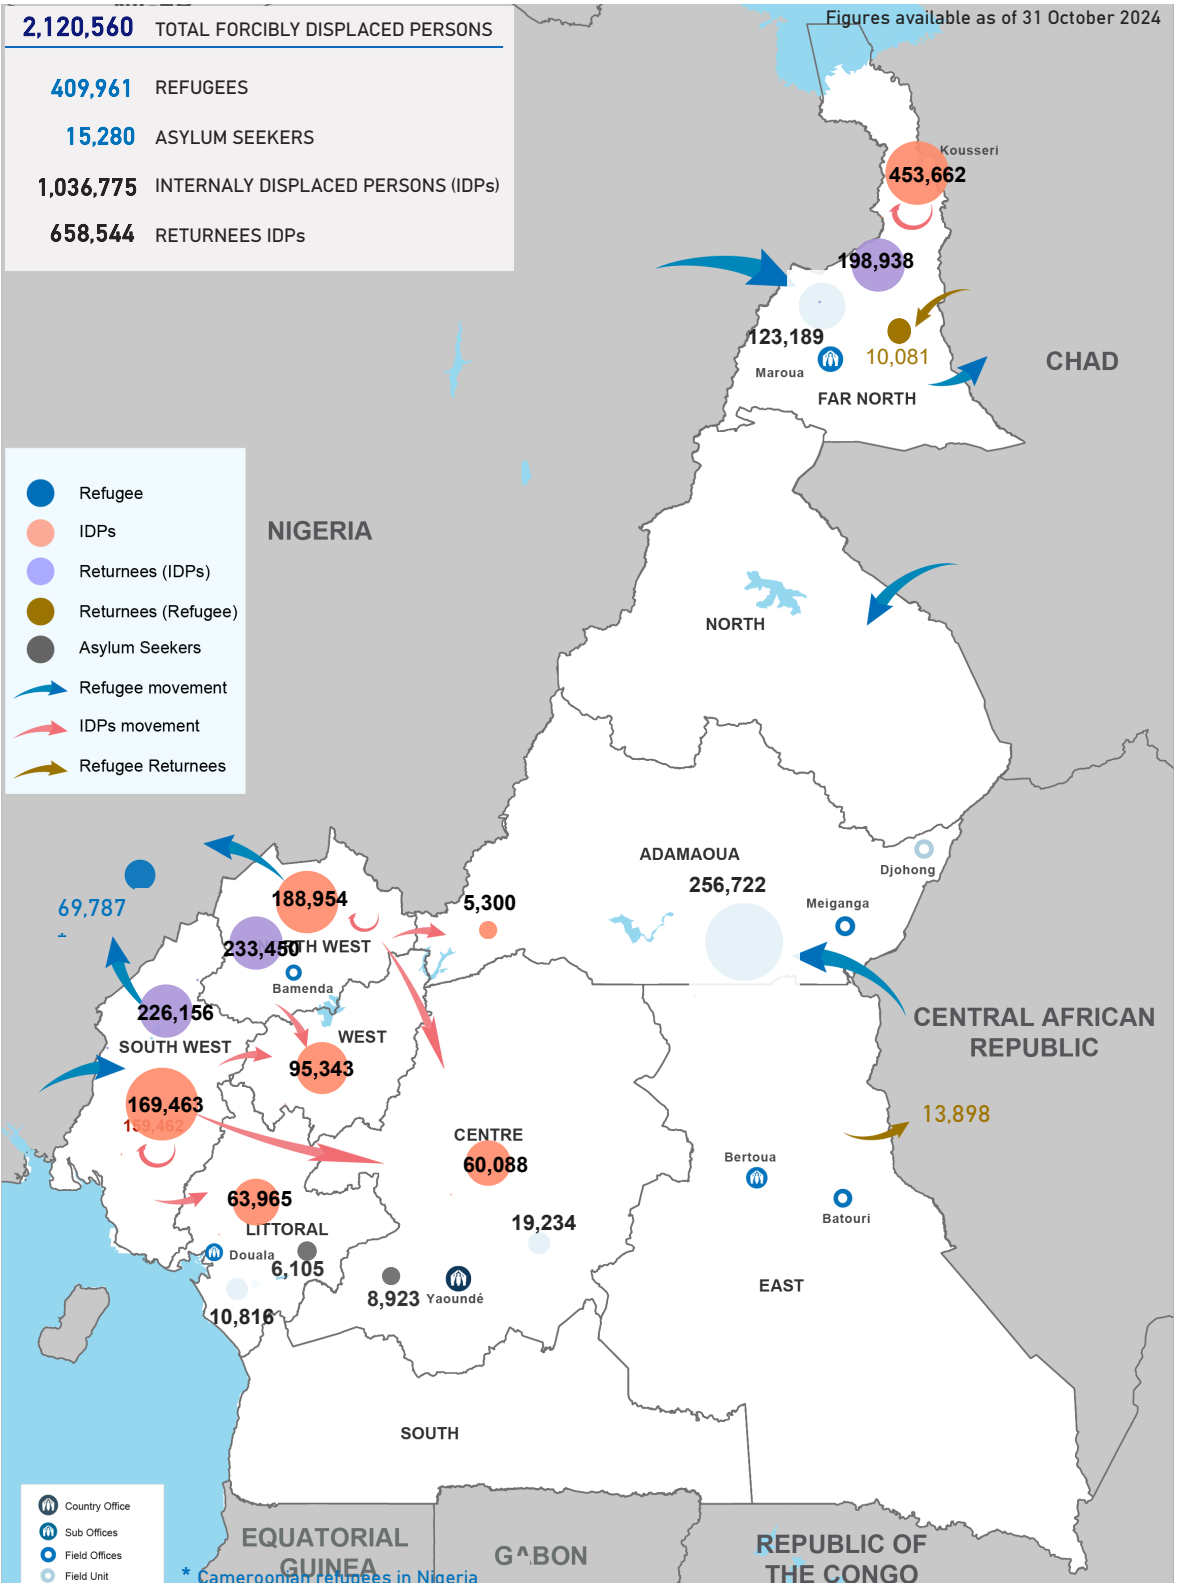

Figures available as of 31 October 2024

2,120,560 TOTAL FORCIBLY DISPLACED PERSONS

409,961 REFUGEES

15,280 ASYLUM SEEKERS

1,036,775 INTERNALLY DISPLACED PERSONS (IDPs)

658,544 RETURNEES IDPs

* Cameroonian refugees in Nigeria