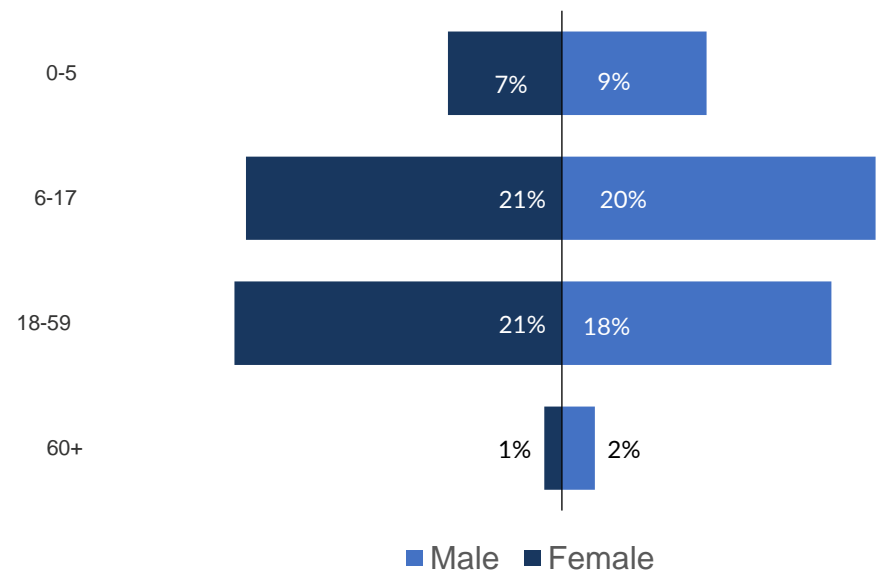

Age and gender breakdown of returnees