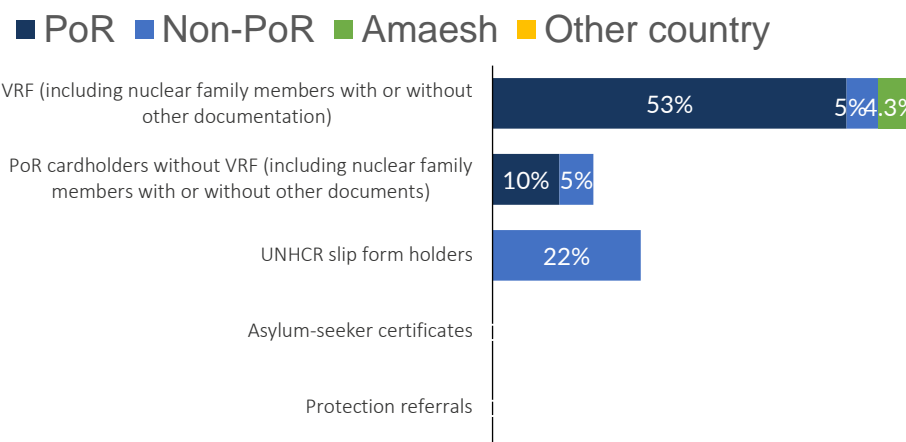

This infographic provides a weekly update on UNHCR-assisted Afghan nationals returning from Pakistan, Iran and other countries. It details both voluntary repatriation as well as other returns. It categorizes the total numbers of returns by age, gender and documentation type, offering a clear demographic snapshot. Additionally, the infographic traces the flow of returnees from January to present, highlighting trends and changes over time. This visual representation serves as a vital tool for understanding the dynamics of Afghan nationals return, aiding stakeholders in making informed decisions and assessments regarding their integration and support.

**Key Figures for the Week of 10 November - 16 November 2024**

**646 UNHCR-assisted returns**

- **373** Total VolRep returns (VRF)
- **273** Total Other returns (Non-VRF)
- **92** Daily average (VRF+ non-VRF) returns

**Age and gender analysis of returnees**

- **51%** of returnees are female
- **36%** of returnee households are female-headed
- **58%** of returnees are below 18

**Demographic Breakdown**

**Returns by documentation type**