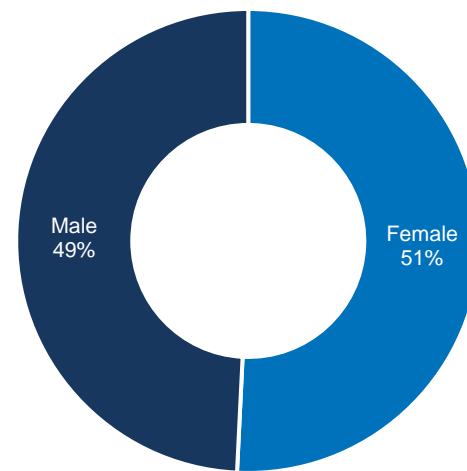

This infographic provides a weekly update on UNHCR-assisted Afghan nationals returning from Pakistan, Iran and other countries. It details both voluntary repatriation as well as other returns. It categorizes the total numbers of returns by age, gender and documentation type, offering a clear demographic snapshot. Additionally, the infographic traces the flow of returnees from January to present, highlighting trends and changes over time. This visual representation serves as a vital tool for understanding the dynamics of Afghan nationals return, aiding stakeholders in making informed decisions and assessments regarding their integration and support.

**Key Figures for the Week of 10 November - 16 November 2024**

**646 UNHCR-assisted returns**

- **373** Total VolRep returns (VRF)
- **273** Total Other returns (Non-VRF)
- **92** Daily average (VRF+ non-VRF) returns

**Age and gender analysis of returnees**

- **51%** of returnees are female
- **36%** of returnee households are female-headed
- **58%** of returnees are below 18

**Demographic Breakdown**

**Returns by documentation type**

**Gender breakdown of returnees**

**Gender breakdown of returnees by return category**

Return category	Male	Female	Total
VRF (PoR cardholders)	162	182	344
VRF (Amaesh cardholders)	14	14	28
VRF (Other country)	1	-	1
POR cardholders (incl. family members with or without other documents)	51	47	98
Slip holders	74	70	144
Undocumented member of VRF family	16	15	31
Asylum seeker certificate holder	-	-	0
Protection referral	-	-	0
<b>Grand total</b>	<b>318</b>	<b>328</b>	<b>646</b>