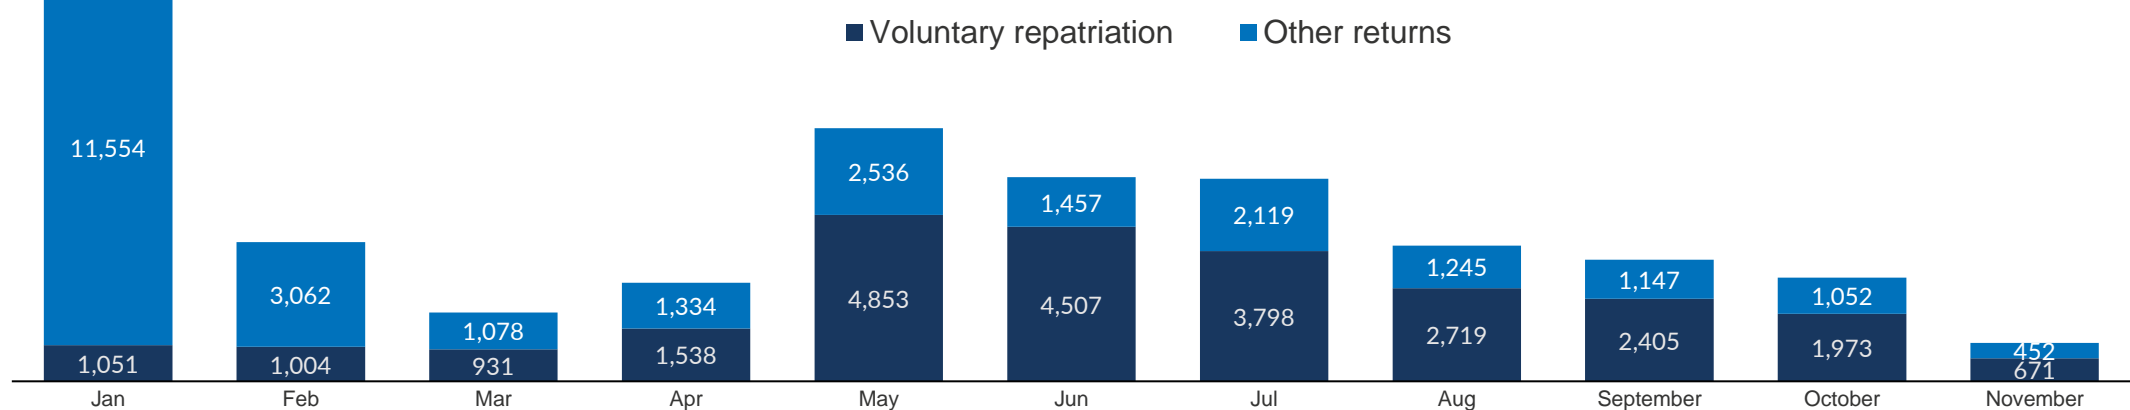

This infographic provides a weekly update on UNHCR-assisted Afghan nationals returning from Pakistan, Iran and other countries. It details both voluntary repatriation as well as other returns. It categorizes the total numbers of returns by age, gender and documentation type, offering a clear demographic snapshot. Additionally, the infographic traces the flow of returnees from January to present, highlighting trends and changes over time. This visual representation serves as a vital tool for understanding the dynamics of Afghan nationals return, aiding stakeholders in making informed decisions and assessments regarding their integration and support.

**Age and gender analysis of returnees**

- **51%** of returnees are female
- **36%** of returnee households are female-headed
- **58%** of returnees are below 18

**Demographic Breakdown**

**Returns by documentation type**

**Gender breakdown of returnees**

**Gender breakdown of returnees by return category**

Return category	Male	Female	Total
VRF (PoR cardholders)	162	182	344
VRF (Amaesh cardholders)	14	14	28
VRF (Other country)	1	-	1
POR cardholders (incl. family members with or without other documents)	51	47	98
Slip holders	74	70	144
Undocumented member of VRF family	16	15	31
Asylum seeker certificate holder	-	-	0
Protection referral	-	-	0
<b>Grand total</b>	<b>318</b>	<b>328</b>	<b>646</b>

**Age and gender breakdown of returnees**

**Year-to-date Return Trends**

Total Individuals since 15 September 2023: 116,734 (Male: 60,094, Female: 56,640)

Total Individuals since 1 January 2024: 52,486 (Male: 26,408, Female: 26,078)