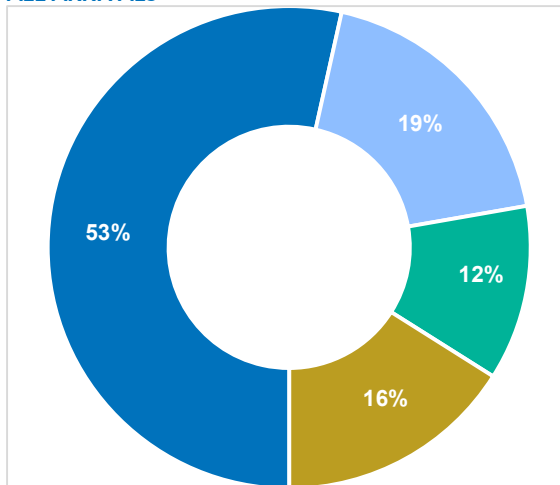

Age-Gender Breakdown

ALL ARRIVALS

■ Men ■ Women ■ Accompanied Children ■ Unaccompanied Children