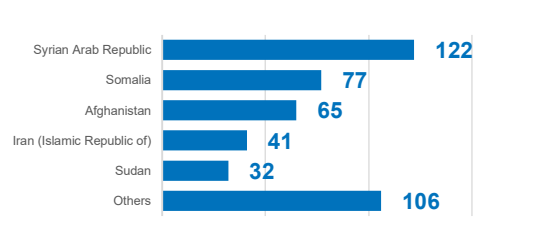

TOP 5 COUNTRIES OF ORIGIN OF NEW ARRIVALS

Note: For an overview of asylum applications and decisions, please see our monthly [Country Fact Sheet](#).

Key Figures and Comparisons

Total arrivals this month: **443** persons

Compared with **1,309** in October 2023.

Total arrivals year to date: **5,596** persons

-37% compared with **8,862** in October 2023.

Total number of boat arrivals this month: **0** boats

compared with **17** boats in October 2023.