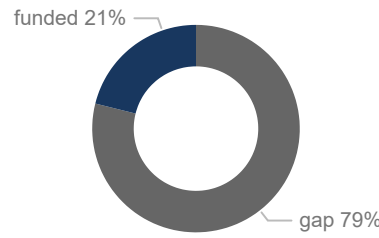

KEY FIGURES

2,278,378
SOUTH SUDANESE REFUGEES

This figure excludes 2,883 refugees and asylum seekers in the Central African Republic.

2024 REGIONAL RRRP FUNDING

USD 1.4 B
REQUESTED
USD 295.5 M
RECEIVED

BY 123 RRP PARTNERS IN 2024 FOR THE SOUTH SUDAN SITUATION

BY COUNTRY OF ASYLUM

NEW ARRIVALS BY MONTH

2024 arrivals (1 Jan - 31 Oct): 48,490

Based on field reports, UNHCR and Government registration

The boundaries and names shown and the designations used on this map do not imply official endorsement or acceptance by the United Nations.