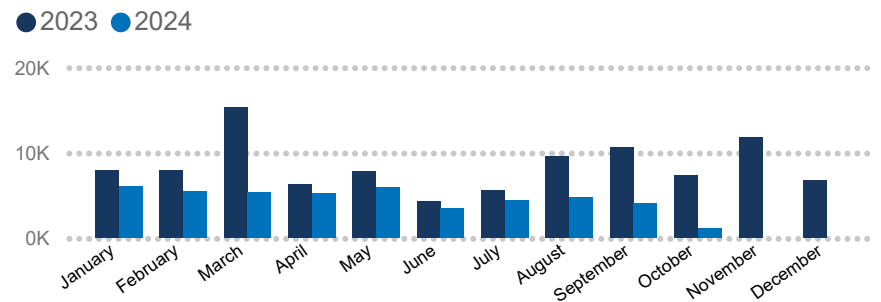

KEY FIGURES

2,278,378
SOUTH SUDANESE REFUGEES

This figure excludes 2,883 refugees and asylum seekers in the Central African Republic.

2024 REGIONAL RRRP FUNDING

USD 1.4 B
REQUESTED
USD 295.5 M
RECEIVED

BY 123 RRP PARTNERS IN 2024 FOR THE SOUTH SUDAN SITUATION

BY COUNTRY OF ASYLUM

NEW ARRIVALS BY MONTH

2024 arrivals (1 Jan - 31 Oct): 48,490

Based on field reports, UNHCR and Government registration

The boundaries and names shown and the designations used on this map do not imply official endorsement or acceptance by the United Nations.