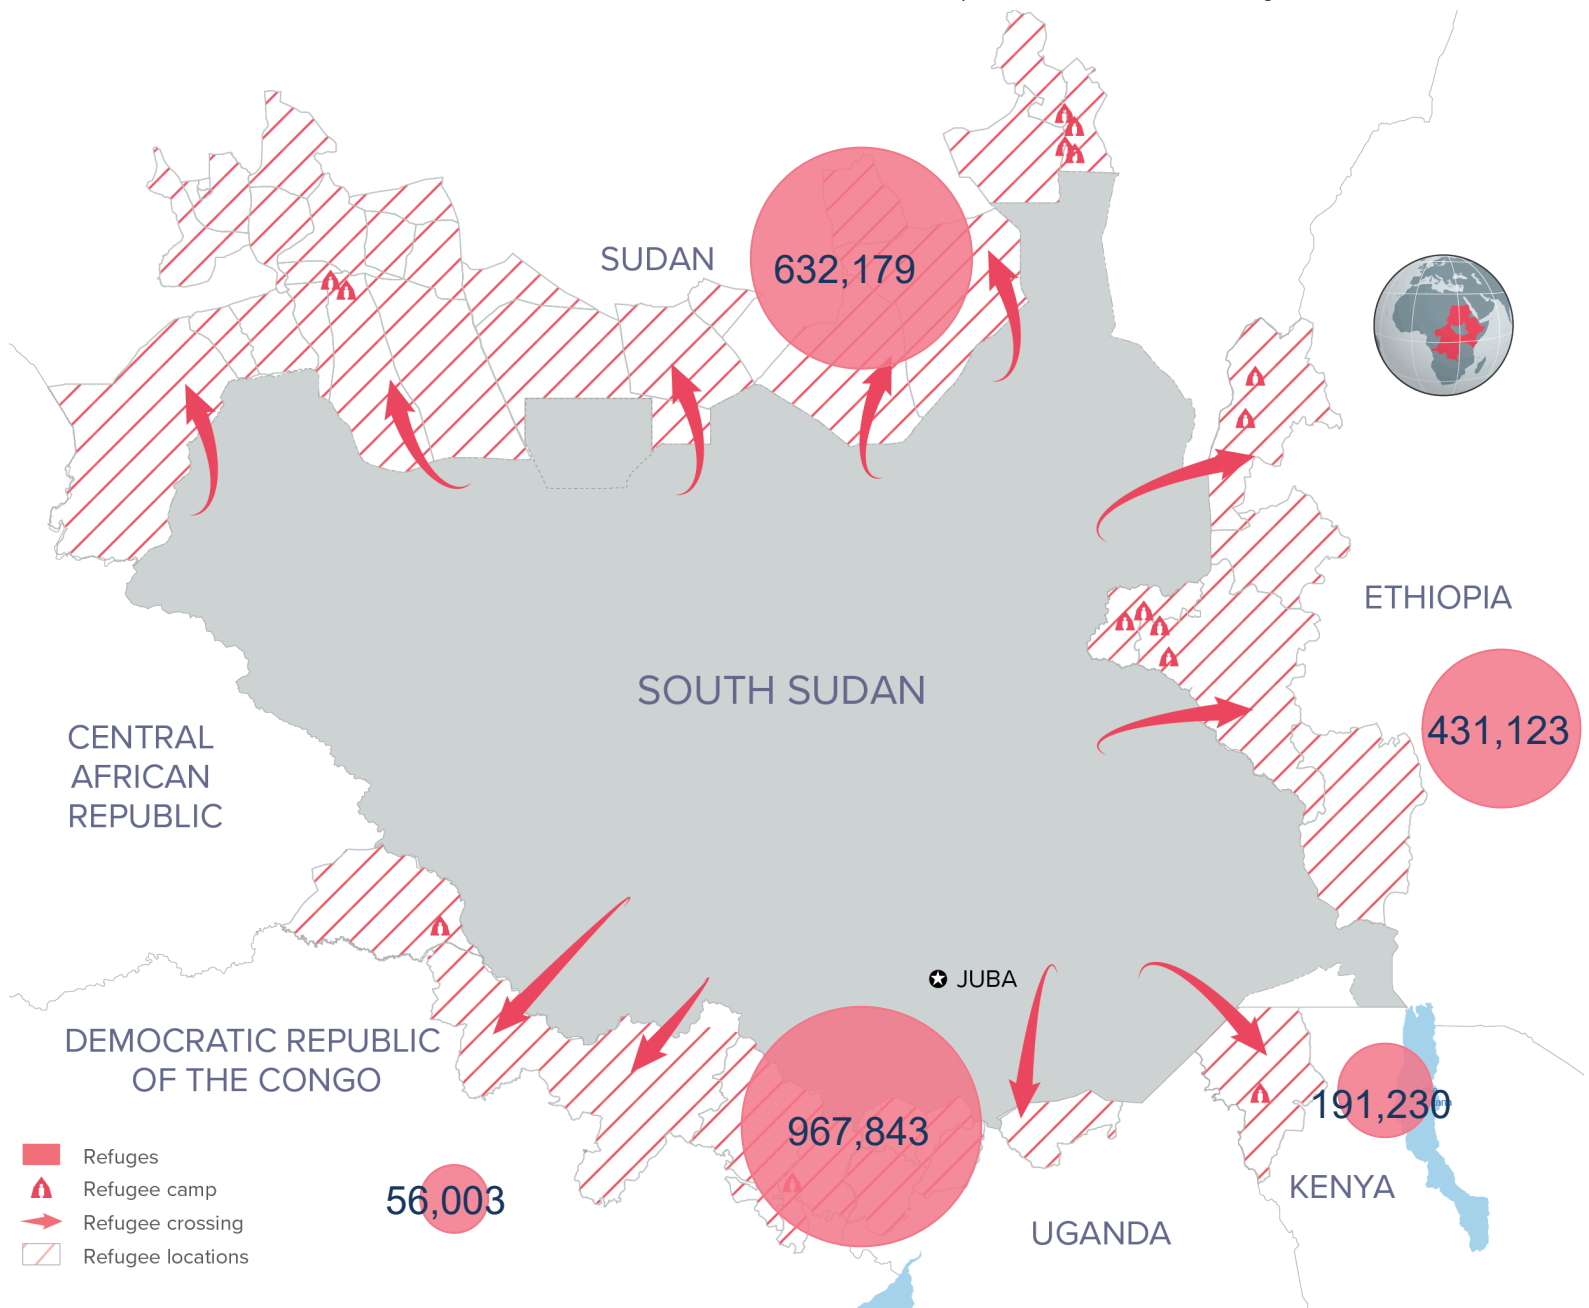

KEY FIGURES

2,278,378
SOUTH SUDANESE REFUGEES

This figure excludes 2,883 refugees and asylum seekers in the Central African Republic.

2024 REGIONAL RRRP FUNDING

USD 1.4 B
REQUESTED
USD 295.5 M
RECEIVED

BY 123 RRP PARTNERS IN 2024 FOR THE SOUTH SUDAN SITUATION

BY COUNTRY OF ASYLUM

NEW ARRIVALS BY MONTH

2024 arrivals (1 Jan - 31 Oct): 48,490

Based on field reports, UNHCR and Government registration

The boundaries and names shown and the designations used on this map do not imply official endorsement or acceptance by the United Nations.