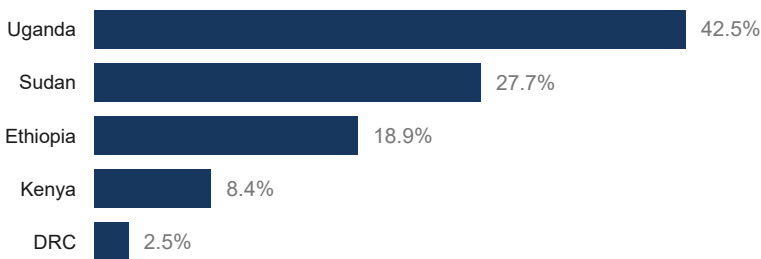

KEY FIGURES

2,278,378
SOUTH SUDANESE REFUGEES

This figure excludes 2,883 refugees and asylum seekers in the Central African Republic.

2024 REGIONAL RRRP FUNDING

USD 1.4 B
REQUESTED
USD 295.5 M
RECEIVED

BY 123 RRP PARTNERS IN 2024 FOR THE SOUTH SUDAN SITUATION

BY COUNTRY OF ASYLUM

NEW ARRIVALS BY MONTH

2024 arrivals (1 Jan - 31 Oct): 48,490

Based on field reports, UNHCR and Government registration

The boundaries and names shown and the designations used on this map do not imply official endorsement or acceptance by the United Nations.