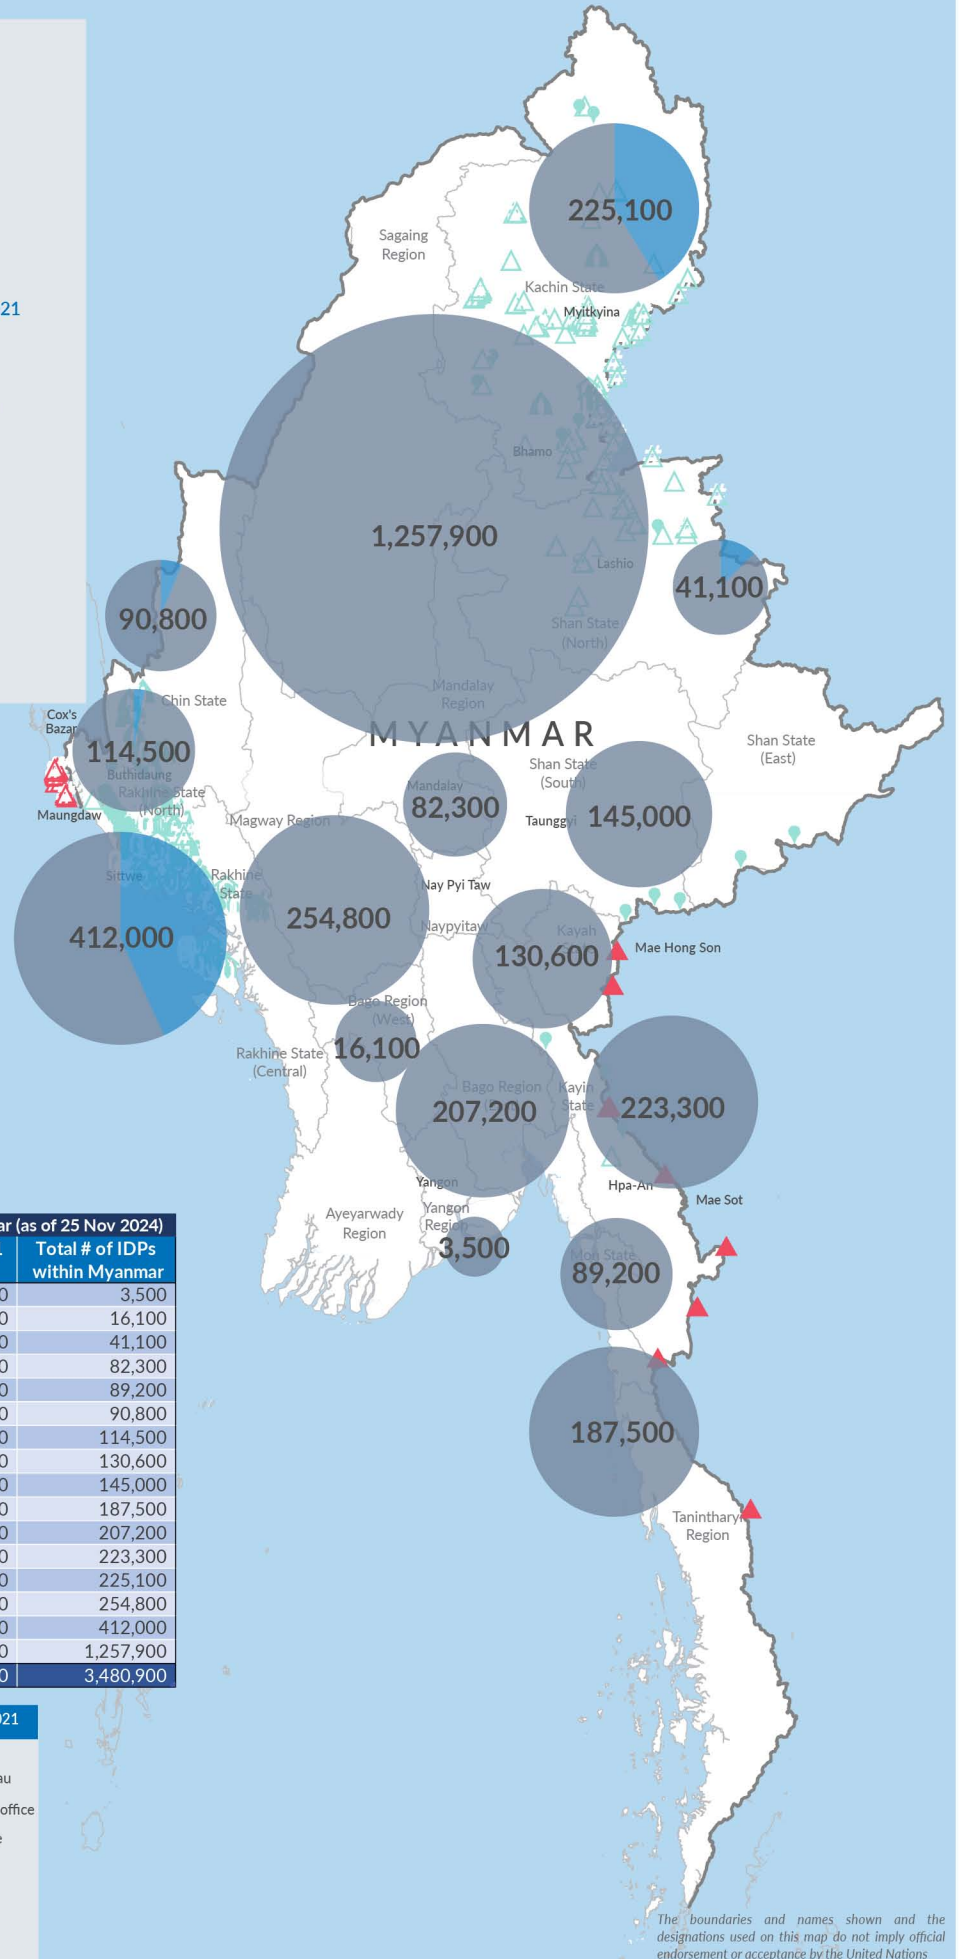

Key figures

3,480,900

Estimated total IDPs within Myanmar

277,500
 Estimated # of IDPs displaced prior to 1 Feb 2021
(As of 30 Jun, 2024)

3,203,400
 Estimated # of IDPs displaced post 1 Feb 2021
(As of 25 Nov, 2024)
 Prior to 1 Feb 2021

 Post 1 Feb 2021

Source : UN in Myanmar

Estimated internal displacement within Myanmar Pre+Post 1 February 2021 (rounded to the nearest hundred)

-  IDP unplanned settlement (pre-1 Feb 2021)
-  IDP Center (pre-1 Feb 2021)
-  IDP spontaneous location (pre-1 Feb 2021)
-  IDP planned settlement (pre-1 Feb 2021)
-  Temporary shelter for displaced people from Myanmar
-  Refugee, planned settlement
-  International boundaries
-  UNHCR Regional Bureau
-  UNHCR Multi-country office
-  UNHCR Country Office
-  UNHCR Sub-Office
-  UNHCR Field Office
-  UNHCR Field Unit
-  UNHCR Liaison Office

The boundaries and names shown on this map do not imply official endorsement or acceptance by the United Nations