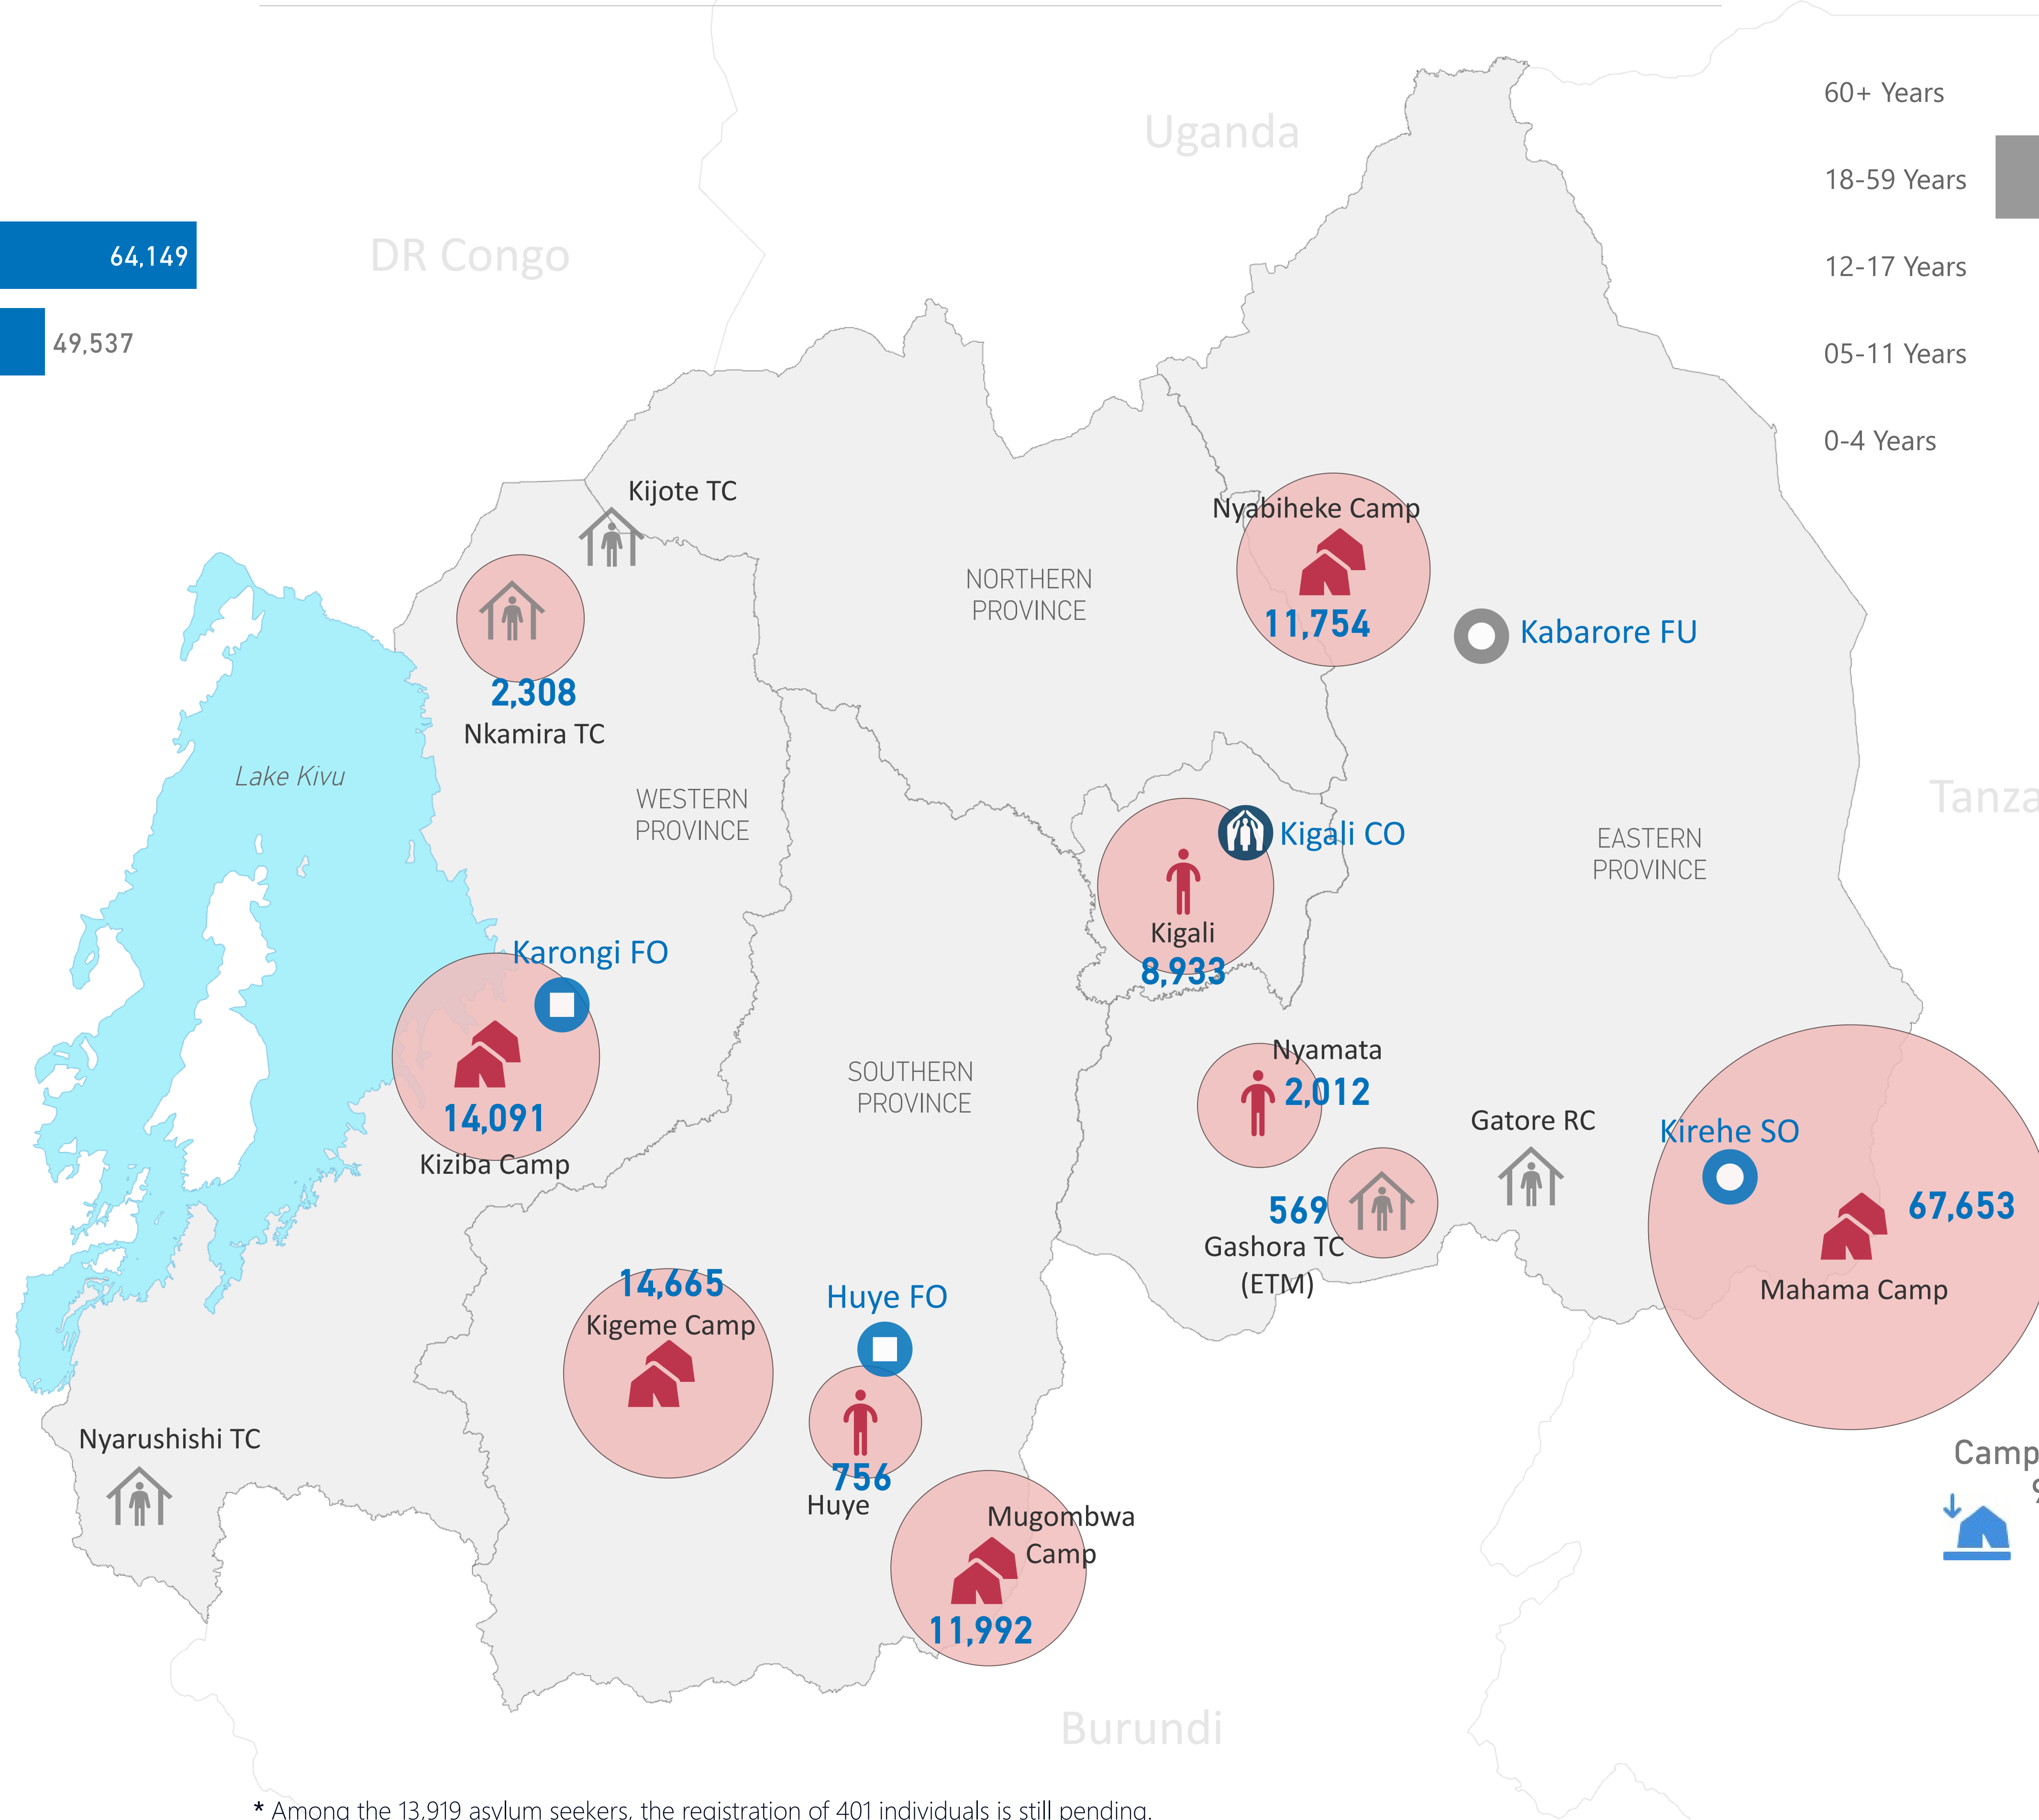

134,733
Total Population

114,461
Refugees

13,919
Asylum Seekers*

6,353
Other of Concern

Top Refugee Population

Top Asylum Seeker Population

Women & Children
75%
101,699

Youth (15-24)
21%
28,937

Under 18
49%
65,943

Under 12
34%
46,171

- UNHCR Branch Office
- UNHCR Sub Office
- UNHCR Field Office
- UNHCR Field Unit
- Refugee Camp
- Refugee Center
- Urban Refugee

Disclaimer: The boundaries and names shown, and the designations used on this map do not imply official endorsement or acceptance by the United Nations.

* Among the 13,919 asylum seekers, the registration of 401 individuals is still pending.