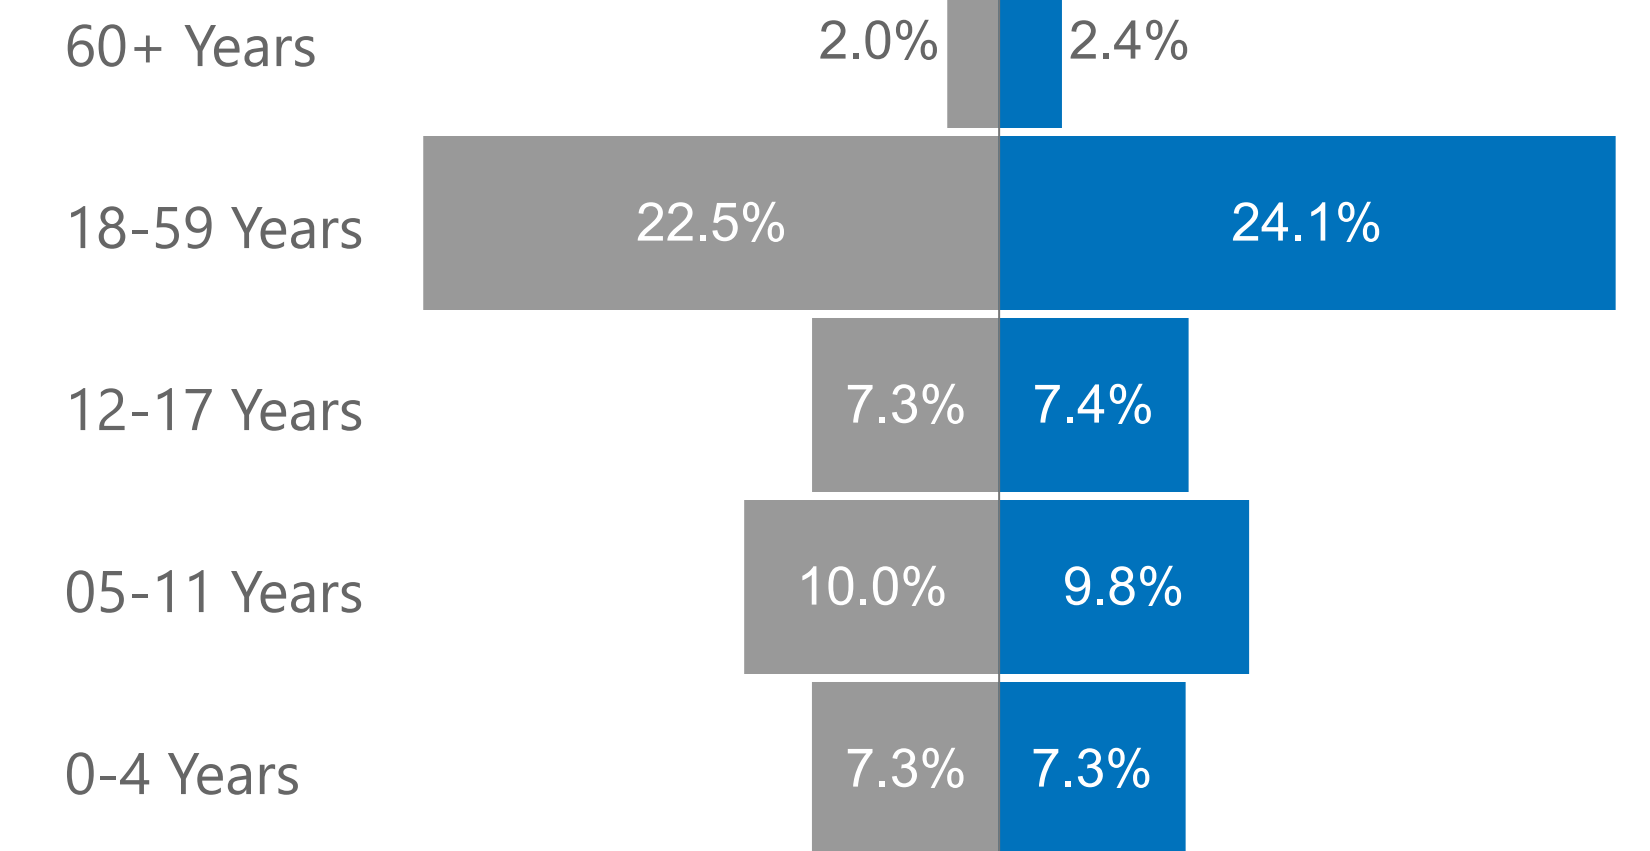

134,733
Total Population

114,461
Refugees

13,919
Asylum Seekers*

6,353
Other of Concern

Top Refugee Population

Top Asylum Seeker Population

Women & Children
75%
101,699

Youth (15-24)
21%
28,937

* Among the 13,919 asylum seekers, the registration of 401 individuals is still pending.