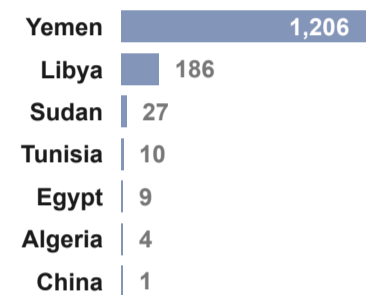

**931K**  
Somali refugees in neighbouring countries

**3.9M**  
**1M**  
Conflict induced IDPs in Somalia  
**2.9M**  
Natural Disaster IDPs in Somalia

**1.4K**  
Somali Returnees in 2024

**42K**  
Refugees and asylum seekers in Somalia

**Somali Refugees by Country of Asylum**

**Refugees in Somalia by Country of Origin**

**Somali Returnees in 2024**

**Somalis displaced into neighbouring countries**