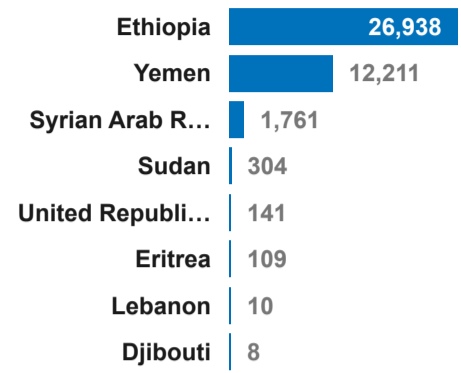

**931K**  
Somali refugees in neighbouring countries

**3.9M**  
**1M**  
Conflict induced IDPs in Somalia  
**2.9M**  
Natural Disaster IDPs in Somalia

**1.4K**  
Somali Returnees in 2024

**42K**  
Refugees and asylum seekers in Somalia

**Somali Refugees by Country of Asylum**

**Refugees in Somalia by Country of Origin**

**Somali Returnees in 2024**

**Somalis displaced into neighbouring countries**