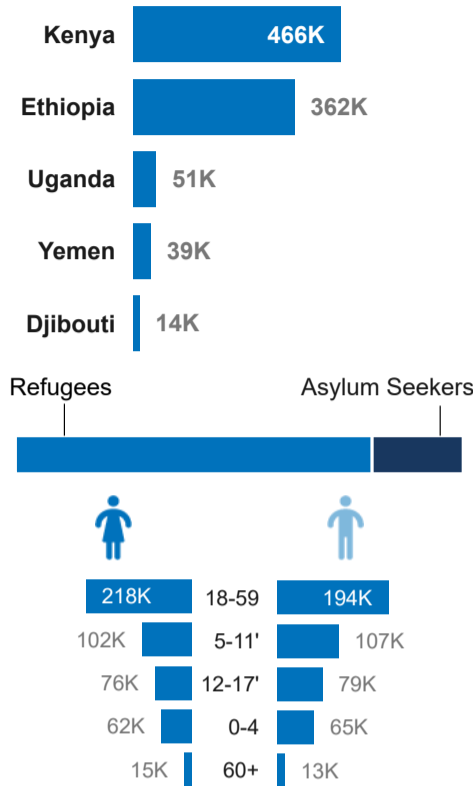

**931K**  
Somali refugees in neighbouring countries

**3.9M**  
**1M**  
Conflict induced IDPs in Somalia  
**2.9M**  
Natural Disaster IDPs in Somalia

**1.4K**  
Somali Returnees in 2024

**42K**  
Refugees and asylum seekers in Somalia

**Somali Refugees by Country of Asylum**

**Refugees in Somalia by Country of Origin**

**Somali Returnees in 2024**

**Somalis displaced into neighbouring countries**