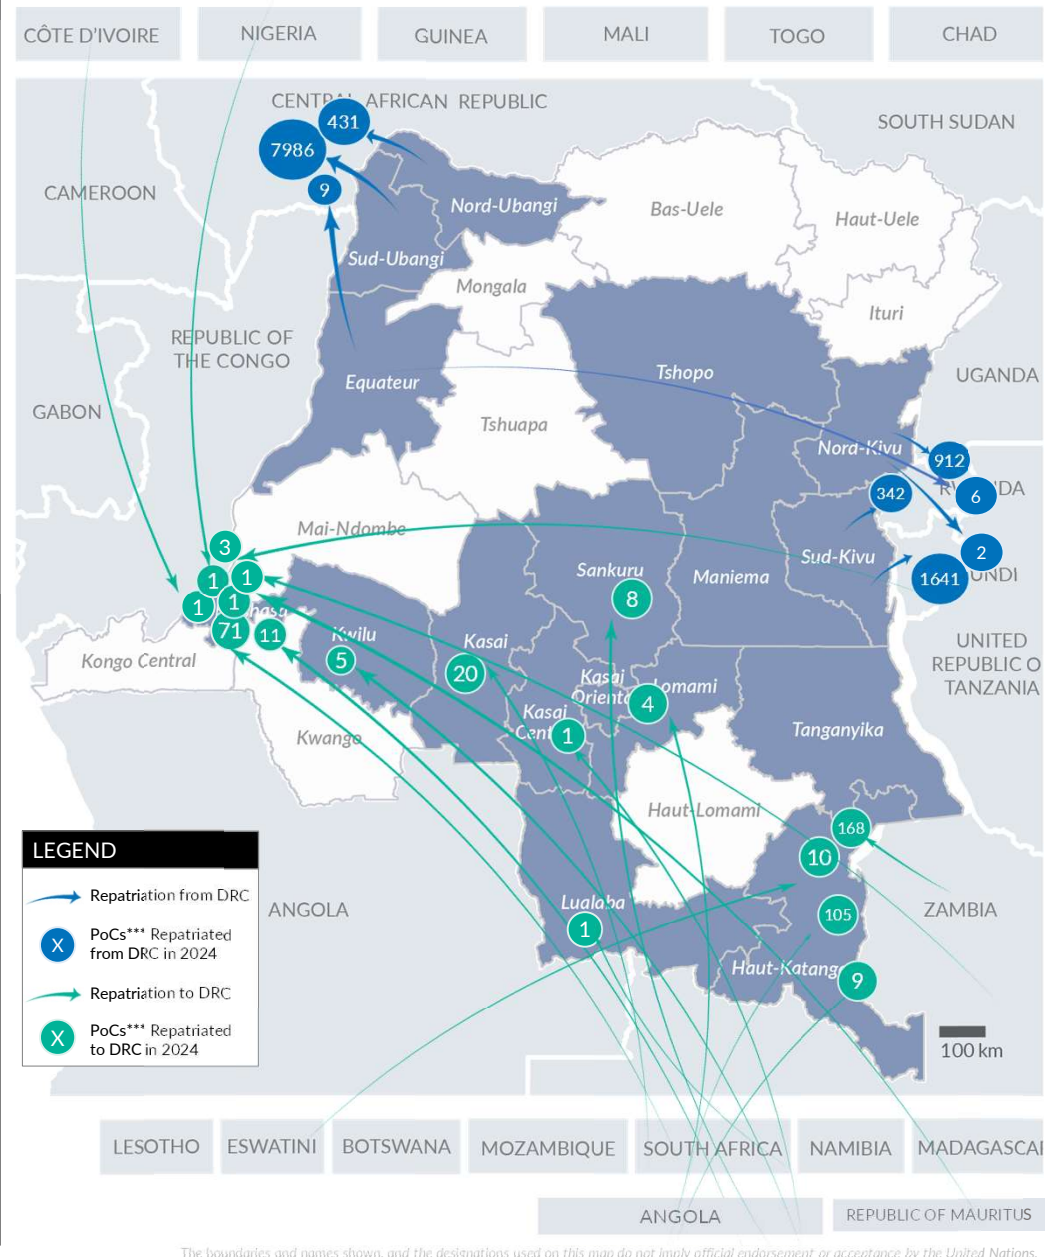

VOLREP* OUT

11,329 **3,256**

Individuals repatriated from DRC since January 2024

Families repatriated from DRC since January 2024 ****

Country of repatriation

Repatriation from DRC to other countries (last 12 months)

Repatriation from DRC to other countries since 2019

COUNTRY	2019	2020	2021	2022	2023	2024
BURUNDI	101	1943	7296	3474	4517	1583
CAR**	3137	2061	5021	3350	2328	8420
CGO	3	5	0	0	1	0
RWANDA	2136	922	1920	2451	1924	1326
SSD****	0	0	0	3	0	0
Total	5377	4931	14237	9278	8770	11329

VOLREP* IN

420 **154**

Individuals repatriated in DRC since January 2024

Families repatriated in DRC since January 2024****

Country of repatriation

Repatriation from other countries to DRC (last 12 months)

Repatriation from other countries to DRC since 2018

MAIN PROVINCES WHERE REPATRIATIONS HAVE TAKEN PLACE

*VolRep = Voluntary Repatriation, **CAR = Central African Republic, ***CGO= Republic of Congo, ****South Sudan, ****PoCs = Persons of Concern, ****Family ID not available for some individuals, ****R Source : UNHCR DRC, Feedback : codkidrcim@unhcr.org, For further information: Please contact Dr. Pierre Atchom - atchom@unhcr.org