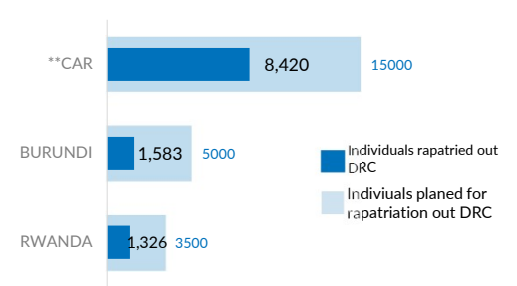

VOLREP* OUT

11,329 **3,256**

Individuals repatriated from DRC since January 2024

Families repatriated from DRC since January 2024 ****

Country of repatriation

Repatriation from DRC to other countries (last 12 months)

Repatriation from DRC to other countries since 2019

COUNTRY	2019	2020	2021	2022	2023	2024
BURUNDI	101	1943	7296	3474	4517	1583
CAR**	3137	2061	5021	3350	2328	8420
CGO	3	5	0	0	1	0
RWANDA	2136	922	1920	2451	1924	1326
SSD****	0	0	0	3	0	0
Total	5377	4931	14237	9278	8770	11329

VOLREP* IN

420 **154**

Individuals repatriated in DRC since January 2024

Families repatriated in DRC since January 2024****

Country of repatriation

Repatriation from other countries to DRC (last 12 months)

Repatriation from other countries to DRC since 2018

MAIN PROVINCES WHERE REPATRIATIONS HAVE TAKEN PLACE

*VolRep = Voluntary Repatriation, **CAR = Central African Republic, ***CGO= Republic of Congo, ****South Sudan, ****PoCs = Persons of Concern, ****Family ID not available for some individuals, ****R Source : UNHCR DRC, Feedback : codkidrcim@unhcr.org, For further information: Please contact Dr. Pierre Atchom - atchom@unhcr.org