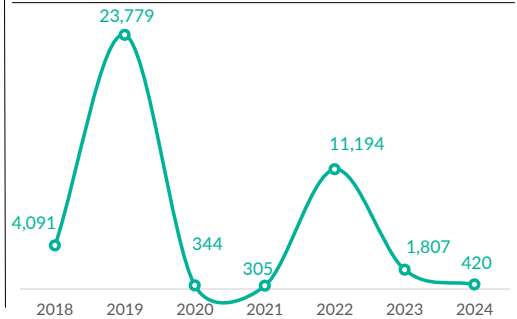

Repatriation from other countries to DRC since 2018