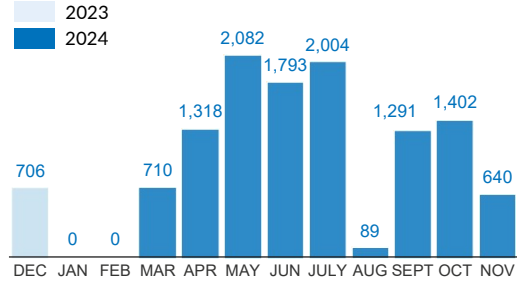

VOLREP* OUT

11,329 **3,256**

Individuals repatriated from DRC since January 2024

Families repatriated from DRC since January 2024 ****

Country of repatriation

Repatriation from DRC to other countries (last 12 months)

Repatriation from DRC to other countries since 2019

COUNTRY	2019	2020	2021	2022	2023	2024
BURUNDI	101	1943	7296	3474	4517	1583
CAR**	3137	2061	5021	3350	2328	8420
CGO	3	5	0	0	1	0
RWANDA	2136	922	1920	2451	1924	1326
SSD****	0	0	0	3	0	0
Total	5377	4931	14237	9278	8770	11329

VOLREP* IN

420 **154**

Individuals repatriated in DRC since January 2024

Families repatriated in DRC since January 2024****

Country of repatriation

Repatriation from other countries to DRC (last 12 months)