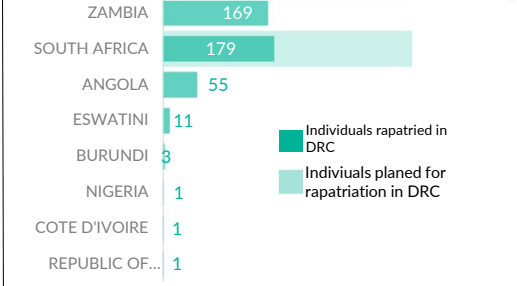

VOLREP* OUT

11,329 **3,256**

Individuals repatriated from DRC since January 2024

Families repatriated from DRC since January 2024 ****

Country of repatriation

Repatriation from DRC to other countries (last 12 months)

Repatriation from DRC to other countries since 2019

COUNTRY	2019	2020	2021	2022	2023	2024
BURUNDI	101	1943	7296	3474	4517	1583
CAR**	3137	2061	5021	3350	2328	8420
CGO	3	5	0	0	1	0
RWANDA	2136	922	1920	2451	1924	1326
SSD****	0	0	0	3	0	0
Total	5377	4931	14237	9278	8770	11329

VOLREP* IN

420 **154**

Individuals repatriated in DRC since January 2024

Families repatriated in DRC since January 2024****

Country of repatriation

Repatriation from other countries to DRC (last 12 months)

Repatriation from other countries to DRC since 2018

MAIN PROVINCES WHERE REPATRIATIONS HAVE TAKEN PLACE

*VolRep = Voluntary Repatriation, **CAR = Central African Republic, ***CGO= Republic of Congo, ****South Sudan, ****PoCs = Persons of Concern, ****Family ID not available for some individuals, ****R Source : UNHCR DRC, Feedback : codkidrcim@unhcr.org, For further information: Please contact Dr. Pierre Atchom - atchom@unhcr.org