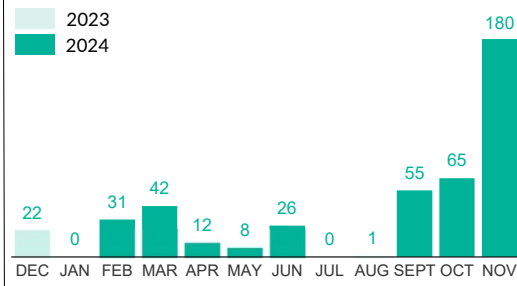

VOLREP* OUT

11,329 **3,256**

Individuals repatriated from DRC since January 2024

Families repatriated from DRC since January 2024 ****

Country of repatriation

Repatriation from DRC to other countries (last 12 months)

Repatriation from DRC to other countries since 2019

COUNTRY	2019	2020	2021	2022	2023	2024
BURUNDI	101	1943	7296	3474	4517	1583
CAR**	3137	2061	5021	3350	2328	8420
CGO	3	5	0	0	1	0
RWANDA	2136	922	1920	2451	1924	1326
SSD****	0	0	0	3	0	0
Total	5377	4931	14237	9278	8770	11329

VOLREP* IN

420 **154**

Individuals repatriated in DRC since January 2024

Families repatriated in DRC since January 2024****

Country of repatriation

Repatriation from other countries to DRC (last 12 months)