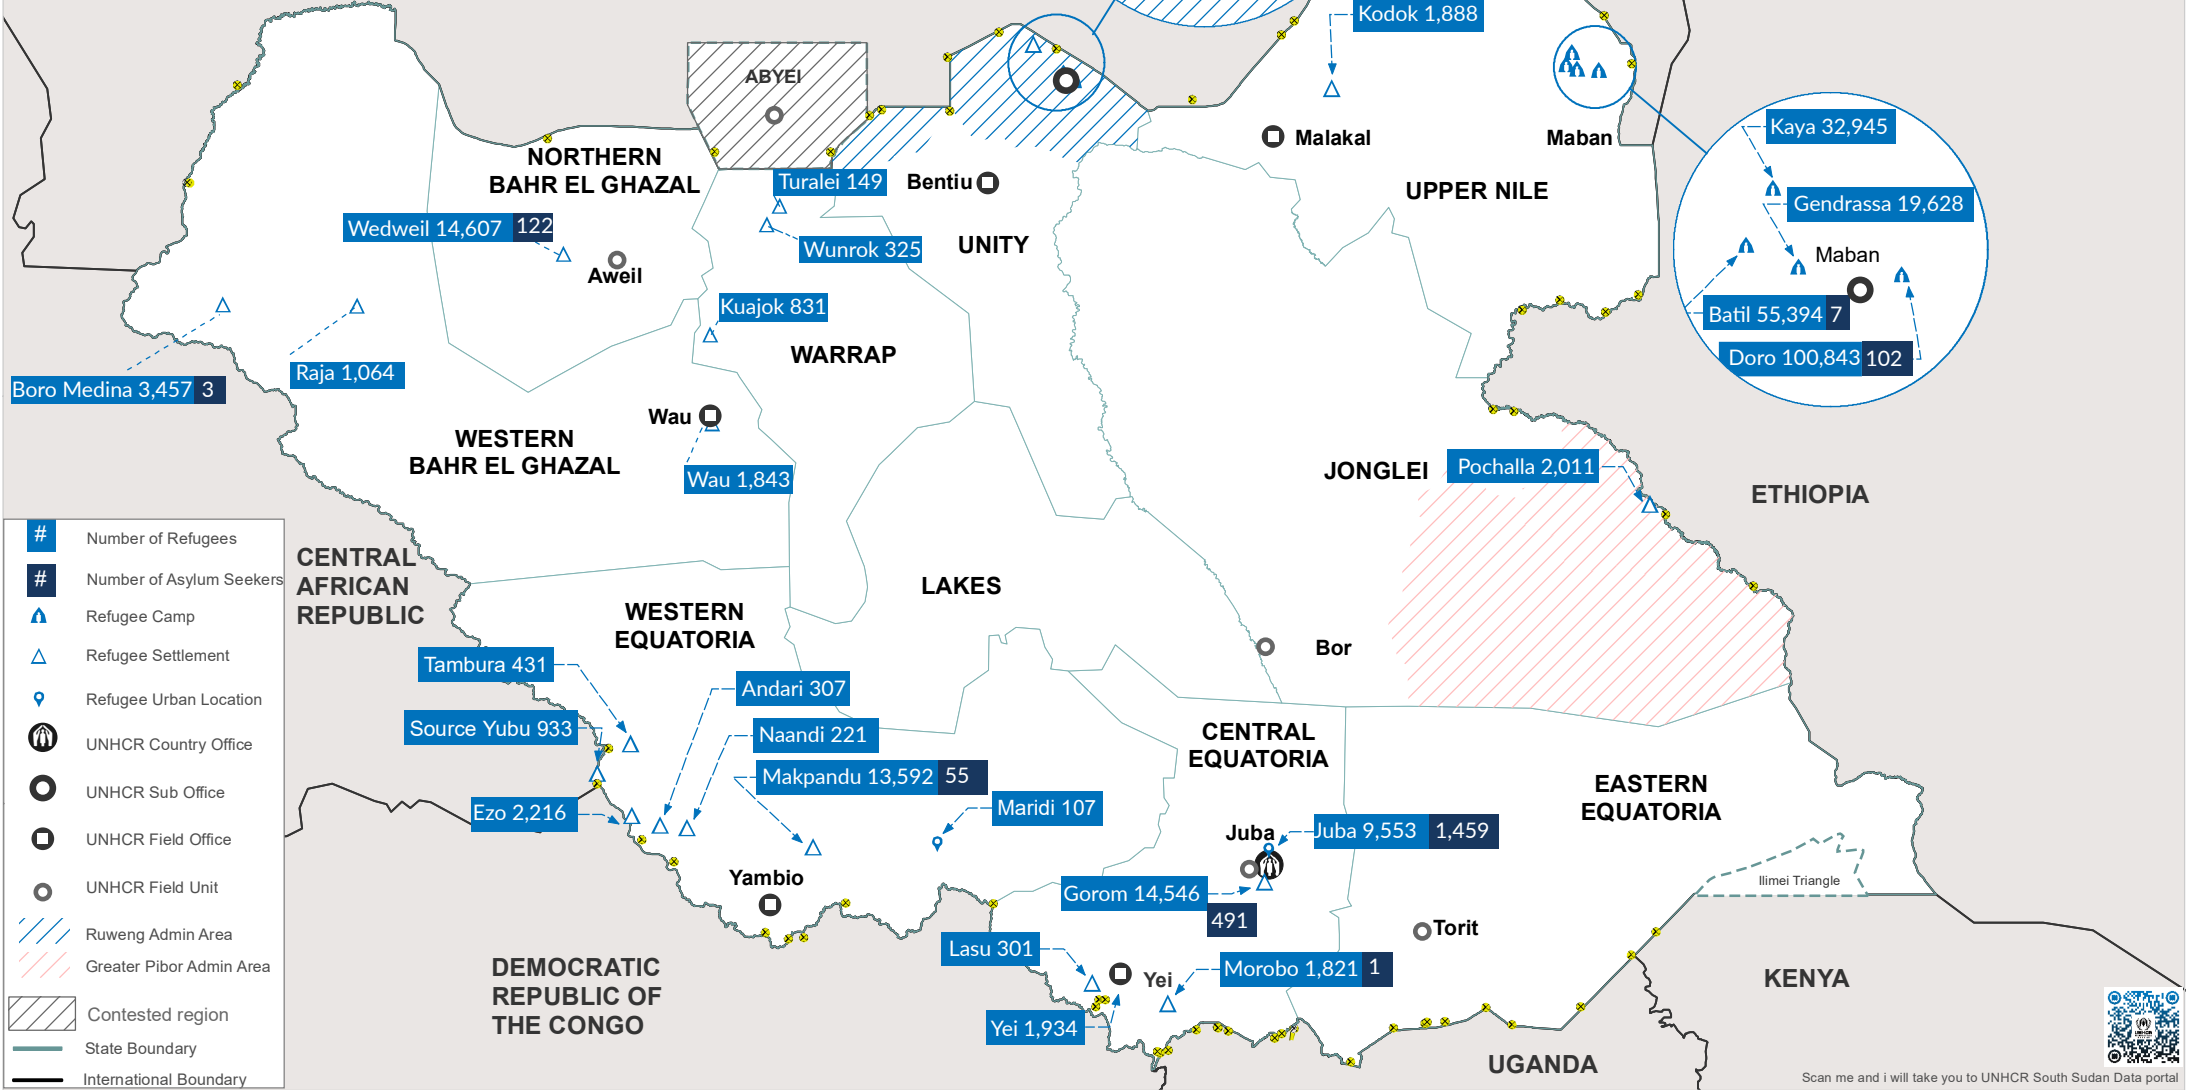

State	Total.Pop	Ref.Pop	ASY.Pop	Ref.Pop%
Upper Nile	241,545	241,259	286	48%
Ruweng Admin Area	130,242	130,235	7	26%
Central Equatoria	30,106	28,155	1,951	6%
Western Equatoria	17,862	17,807	55	4%
Northern Bahr El Ghazal	14,729	14,607	122	3%
Western Bahr El Ghazal	6,367	6,364	3	1%
Jonglei	2,011	2,011	0	0%
Warrap	1,305	1,305	0	0%
Other	62,031	62,031	0	12%
Grand Total	506,198	503,774	2,424	100%

The boundaries and names shown and designations used on this map does not imply official endorsement of or acceptance by the United Nations or UNHCR. Final boundary between the Republic of Sudan and the Republic of South Sudan and final status of Abyei area are not yet determined.

Scan me and i will take you to UNHCR South Sudan Data portal