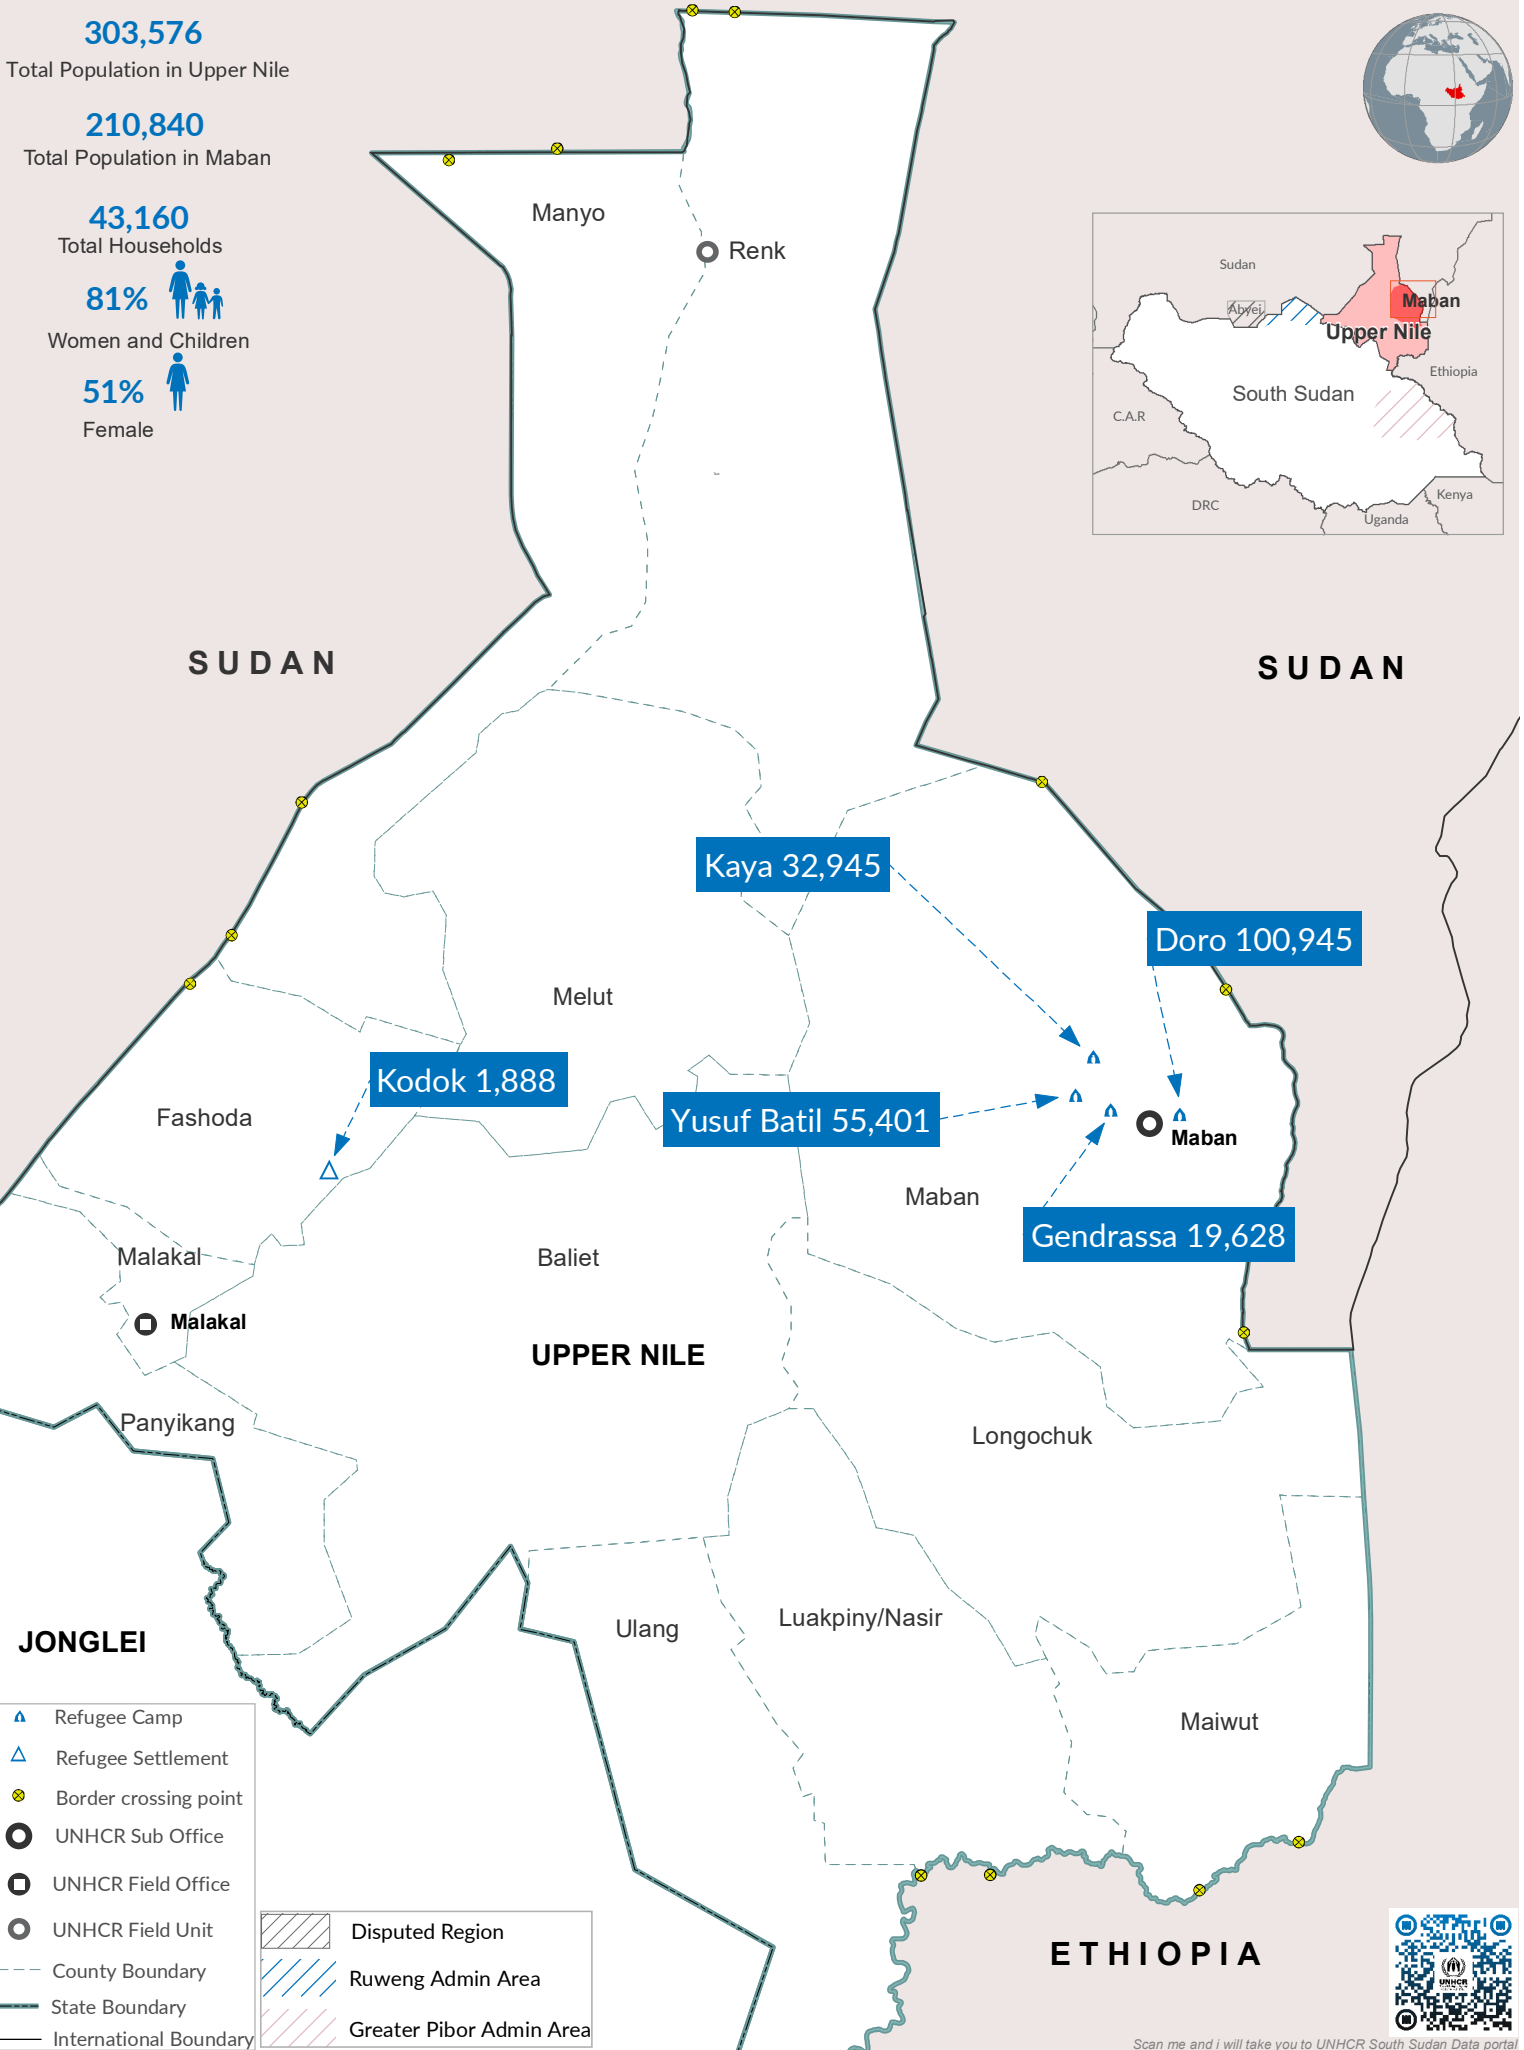

303,576
Total Population in Upper Nile

210,840
Total Population in Maban

43,160
Total Households

81%
Women and Children

51%
Female

- ▲ Refugee Camp
- △ Refugee Settlement
- Border crossing point
- UNHCR Sub Office
- UNHCR Field Office
- UNHCR Field Unit
- County Boundary
- State Boundary
- International Boundary
- ▨ Disputed Region
- ▨ Ruweng Admin Area
- ▨ Greater Pibor Admin Area

Scan me and i will take you to UNHCR South Sudan Data portal