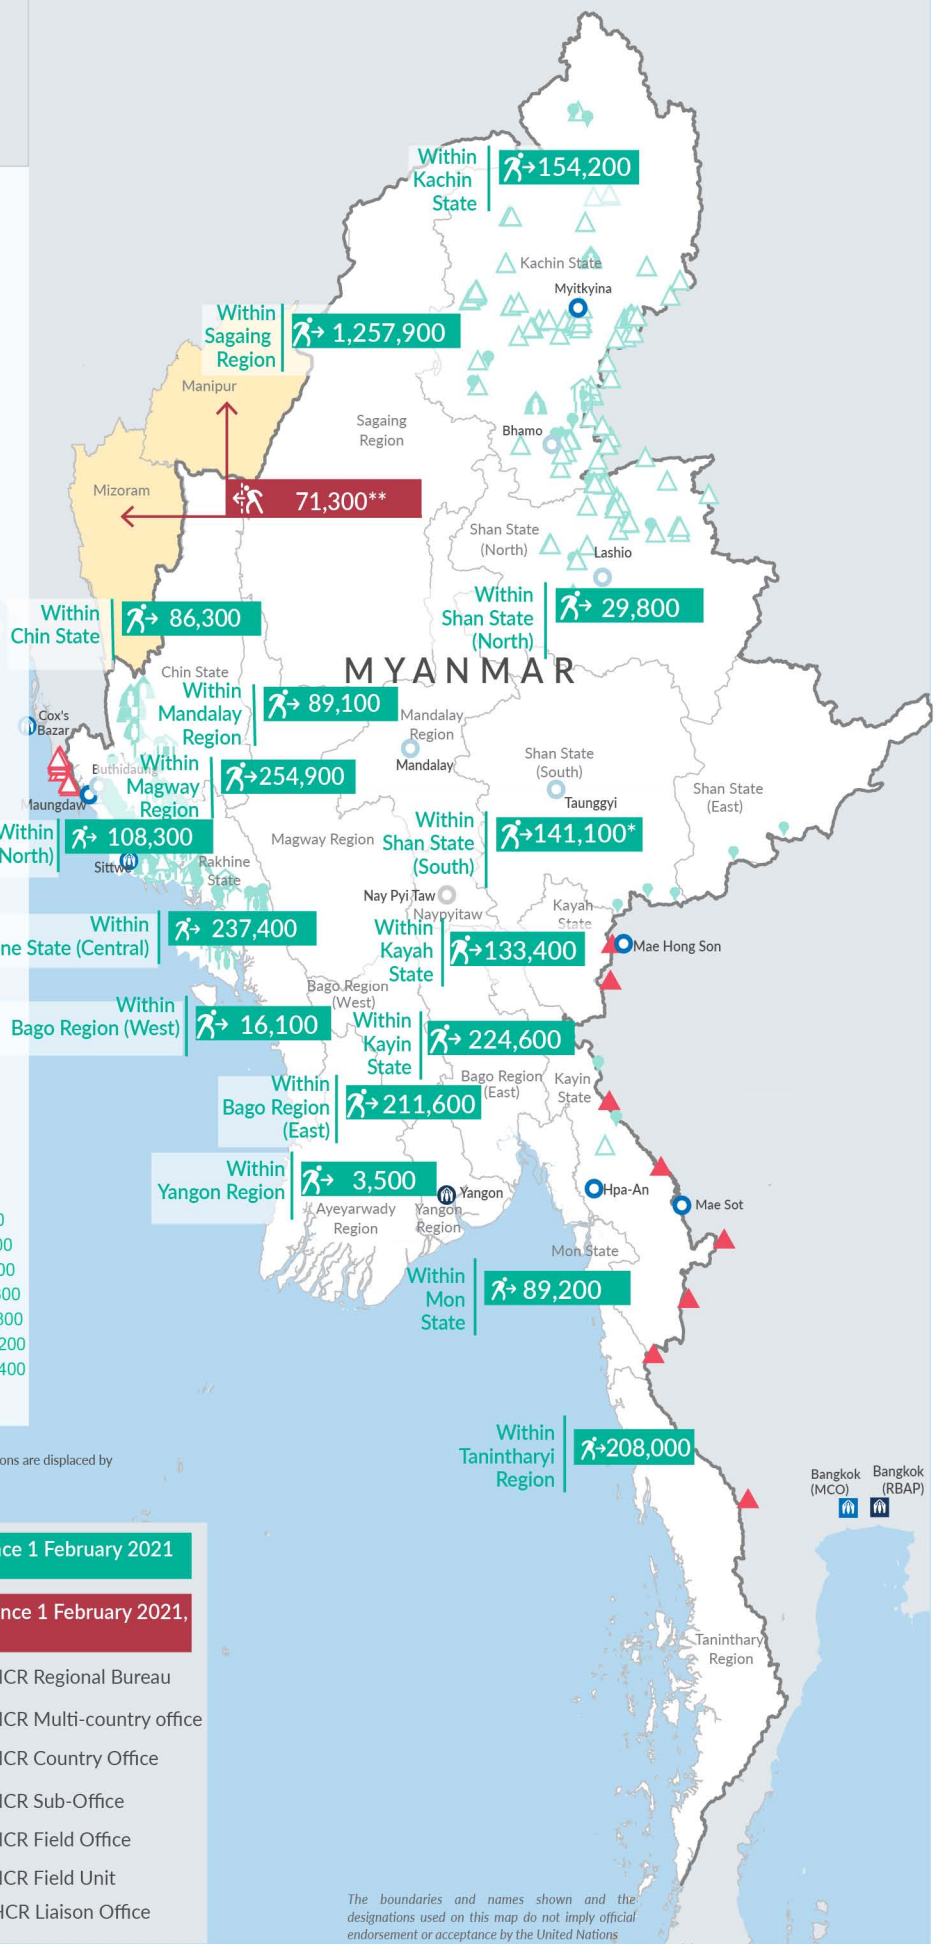

Key figures

Estimated # of IDPs → 3,245,400
Estimated # of displaced to neighbouring countries → 71,300

Source : UN in Myanmar

Estimated displacement figures by Month

*136,500 persons are displaced by armed conflict in neighbouring Kayah State while 4,600 persons are displaced by inter-EAO conflict between SSPP and RCSS.

**UN Estimates

Estimated internal displacement within Myanmar since 1 February 2021 (rounded to the nearest hundred)

Estimated displacement to neighbouring countries since 1 February 2021, who remain displaced (rounded to the nearest hundred)

- IDP unplanned settlement (pre-1 Feb 2021)
- IDP Center (pre-1 Feb 2021)
- IDP spontaneous location (pre-1 Feb 2021)
- IDP planned settlement (pre-1 Feb 2021)
- Temporary shelter for displaced people from Myanmar
- Refugee, planned settlement
- States/Provinces with new arrivals
- International boundaries
- UNHCR Regional Bureau
- UNHCR Multi-country office
- UNHCR Country Office
- UNHCR Sub-Office
- UNHCR Field Office
- UNHCR Field Unit
- UNHCR Liaison Office

The boundaries and names shown and the designations used on this map do not imply official endorsement or acceptance by the United Nations