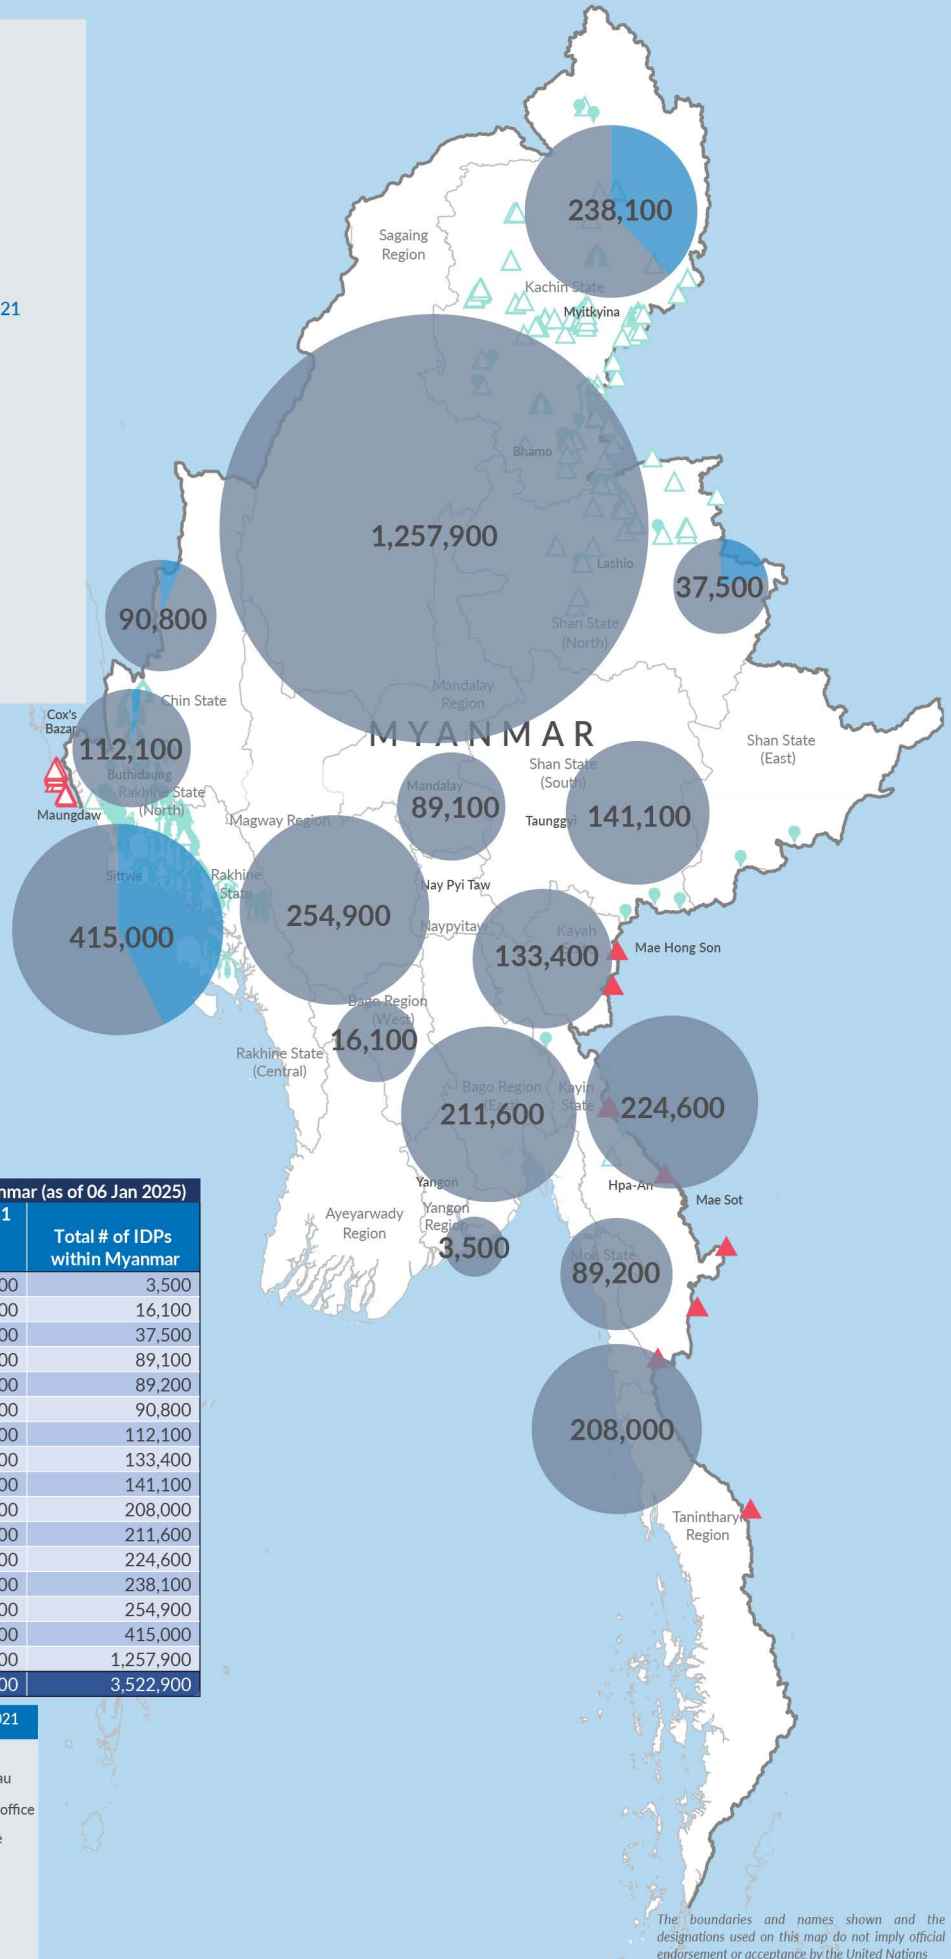

Key figures

Estimated # of IDPs → 3,245,400
 Estimated # of displaced to neighbouring countries → 71,300

Source : UN in Myanmar

Estimated displacement figures by Month

*136,500 persons are displaced by armed conflict in neighbouring Kayah State while 4,600 persons are displaced by inter-EAO conflict between SSPP and RCSS.

**UN Estimates

***Range of figures was used while data collection was in progress.

Estimated internal displacement within Myanmar since 1 February 2021 (rounded to the nearest hundred)

Estimated displacement to neighbouring countries since 1 February 2021, who remain displaced (rounded to the nearest hundred)

The boundaries and names shown and the designations used on this map do not imply official endorsement or acceptance by the United Nations

Key figures

3,522,900

Estimated total IDPs within Myanmar

277,500
 Estimated # of IDPs displaced prior to 1 Feb 2021
(As of 30 Jun, 2024)

3,245,400
 Estimated # of IDPs displaced post 1 Feb 2021
(As of 06 Jan, 2025)
 Prior to 1 Feb 2021

 Post 1 Feb 2021

Source : UN in Myanmar

Estimated internal displacement within Myanmar Pre+Post 1 February 2021 (rounded to the nearest hundred)