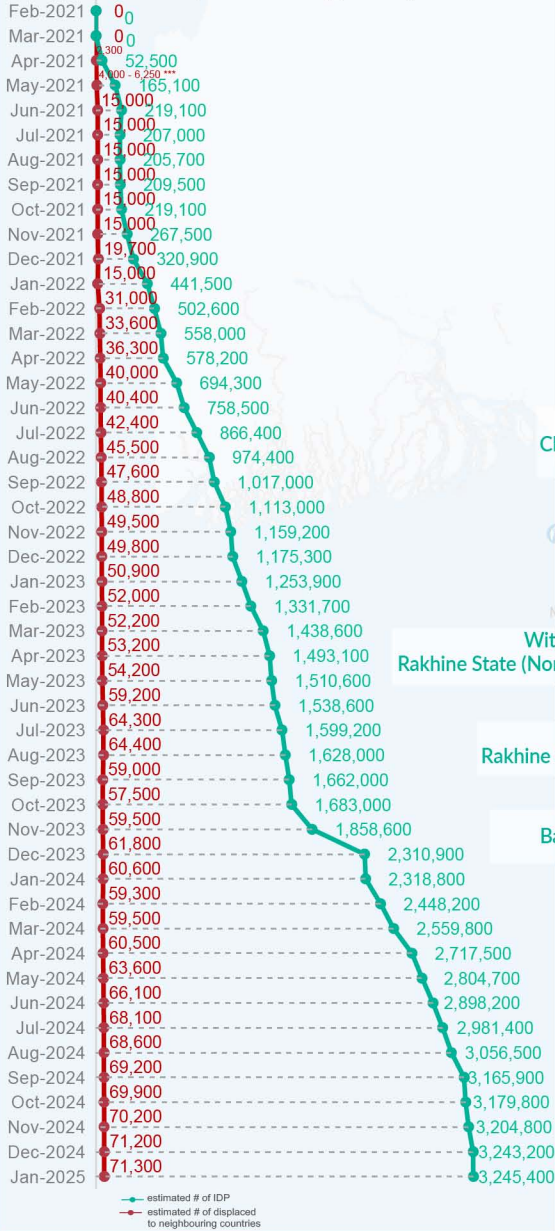

Key figures

Estimated # of IDPs → 3,245,400
Estimated # of displaced to neighbouring countries → 71,300

Source : UN in Myanmar

Estimated displacement figures by Month

*136,500 persons are displaced by armed conflict in neighbouring Kayah State while 4,600 persons are displaced by inter-EAO conflict between SSPP and RCSS.

**UN Estimates

Estimated internal displacement within Myanmar since 1 February 2021 (rounded to the nearest hundred)

Estimated displacement to neighbouring countries since 1 February 2021, who remain displaced (rounded to the nearest hundred)

- IDP unplanned settlement (pre-1 Feb 2021)
- IDP Center (pre-1 Feb 2021)
- IDP spontaneous location (pre-1 Feb 2021)
- IDP planned settlement (pre-1 Feb 2021)
- Temporary shelter for displaced people from Myanmar
- Refugee, planned settlement
- States/Provinces with new arrivals
- International boundaries
- UNHCR Regional Bureau
- UNHCR Multi-country office
- UNHCR Country Office
- UNHCR Sub-Office
- UNHCR Field Office
- UNHCR Field Unit
- UNHCR Liaison Office

The boundaries and names shown and the designations used on this map do not imply official endorsement or acceptance by the United Nations