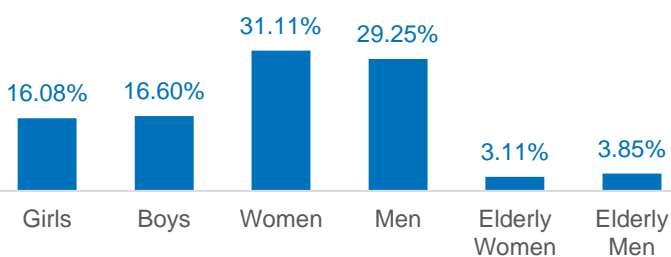

Age and gender