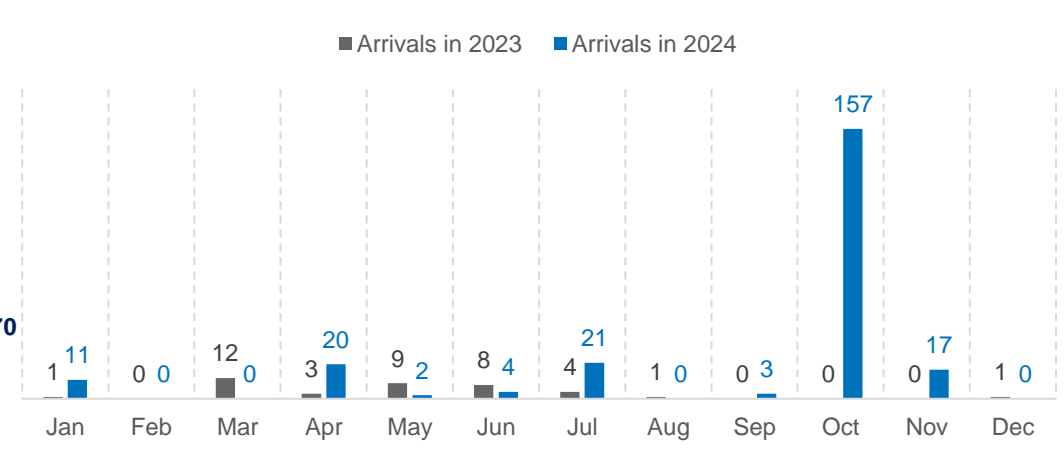

ARRIVAL BY MONTH

UNHCR is grateful for the generous contributions of donors who have directly contributed to the UNHCR Somalia operation in 2024