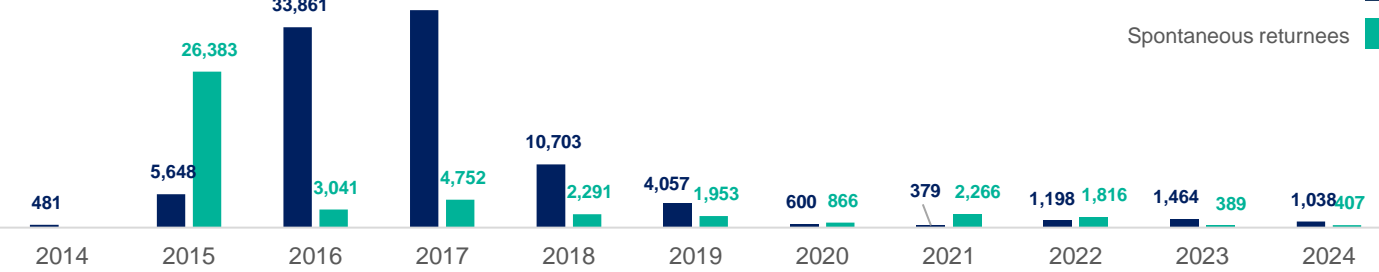

Yearly return trend

KENYA

85,904

85,904

Data on destinations for returnees from Kenya is generally based on the place of initial return.

TOP 10 REGIONS

Lower Juba	54,844
Banadir	15,879
Bay	9,705
Gedo	2,922
Middle Juba	1,539
Middle Shabelle	798
Lower Shabelle	104
Hiraan	42
Woq. Galbeed	18
Galgaduud	15