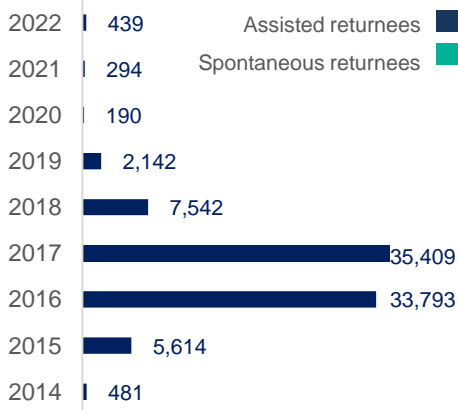

ARRIVAL BY YEAR*