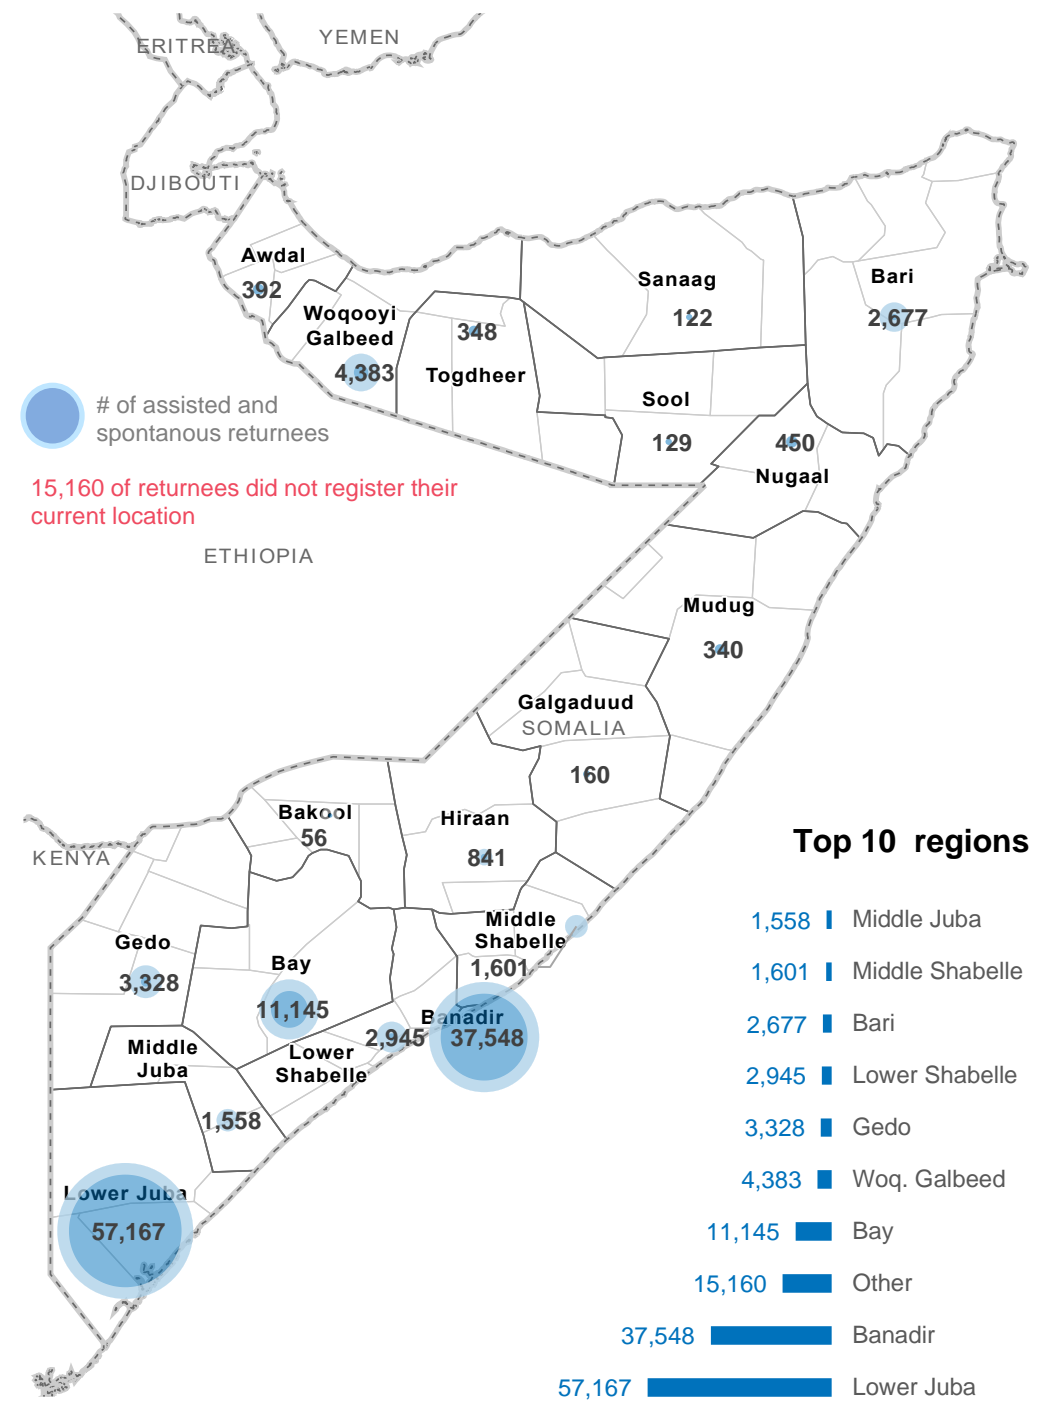

140,350

Total refugee returnees in Somalia

96,186

Total assisted refugee returnees in Somalia

44,164

Total spontaneous returnees in Somalia

Data presented in this report relates to returnees arriving in Somalia as of Nov 2024. Since December 2014, UNHCR has supported 96,186 Somali refugees to return to Somalia.

Additionally, a total of 44,164 Somalis were monitored as arriving spontaneously.

Returnees by Country of Asylum

Region	Kenya	Yemen	Other
Awdal	-	375	17
Bakool	1	53	2
Banadir	15,879	20,624	1,045
Bari	12	2,631	34
Bay	9,705	1,418	22
Galgaduud	15	142	3
Gedo	2,922	361	45
Hiraan	42	777	22
Lower Juba	54,844	2,195	128
Lower Shabelle	104	2,839	2
Middle Juba	1,539	18	1
Middle Shabelle	798	778	25
Mudug	10	312	18
Nugaal	13	414	23
Other	-	14,981	179
Sanaag	-	122	-
Sool	-	126	3
Togdheer	2	333	13
Woq. Galbeed	18	3,896	469
Grand Total	85,904	52,395	2,051