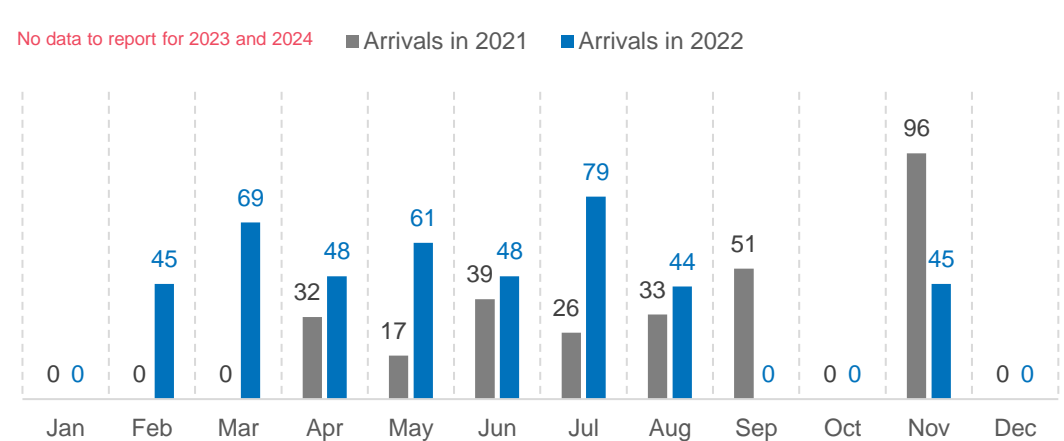

ARRIVAL BY MONTH

YEMEN

52,395

8,252

44,143

In addition to the 8,252 Assisted Spontaneous Returns (ASR) since 2020, approximately 44,143 Somalis were monitored as arriving from Yemen 2020.

TOP 10 REGIONS

Banadir	20,624
Other	14,981
Woq. Galbeed	3,896
Lower Shabelle	2,839
Bari	2,631
Lower Juba	2,195
Bay	1,418
Middle Shabelle	778
Hiraan	777
Nugaal	414