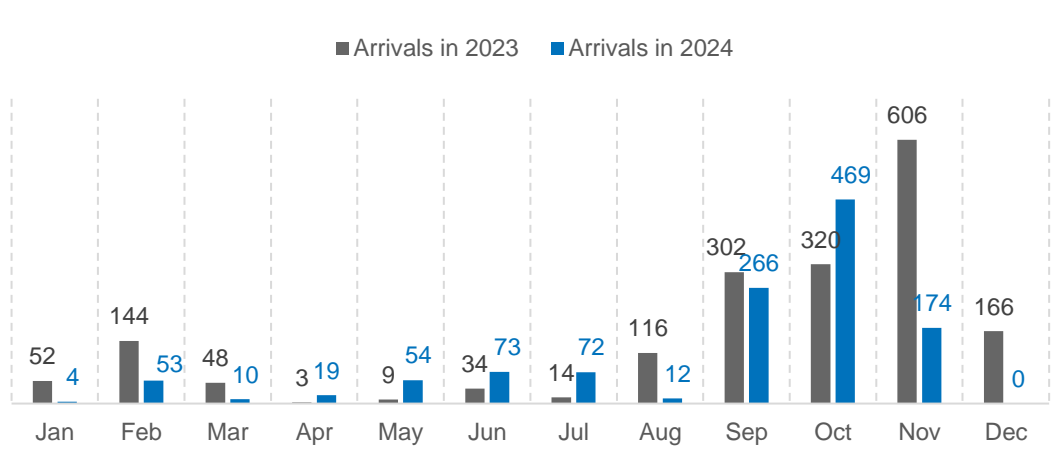

ARRIVAL BY MONTH

OTHER COUNTRIES

2,051

Other countries mainly returnees from Djibouti (773), Libya (938), and others (340)

TOP 10 REGIONS

Banadir	1,037
Woq. Galbeed	416
Lower Juba	128
Gedo	45
Bari	32
Middle Shabelle	25
Other	24
Nugaal	23
Bay	22
Hiraan	22