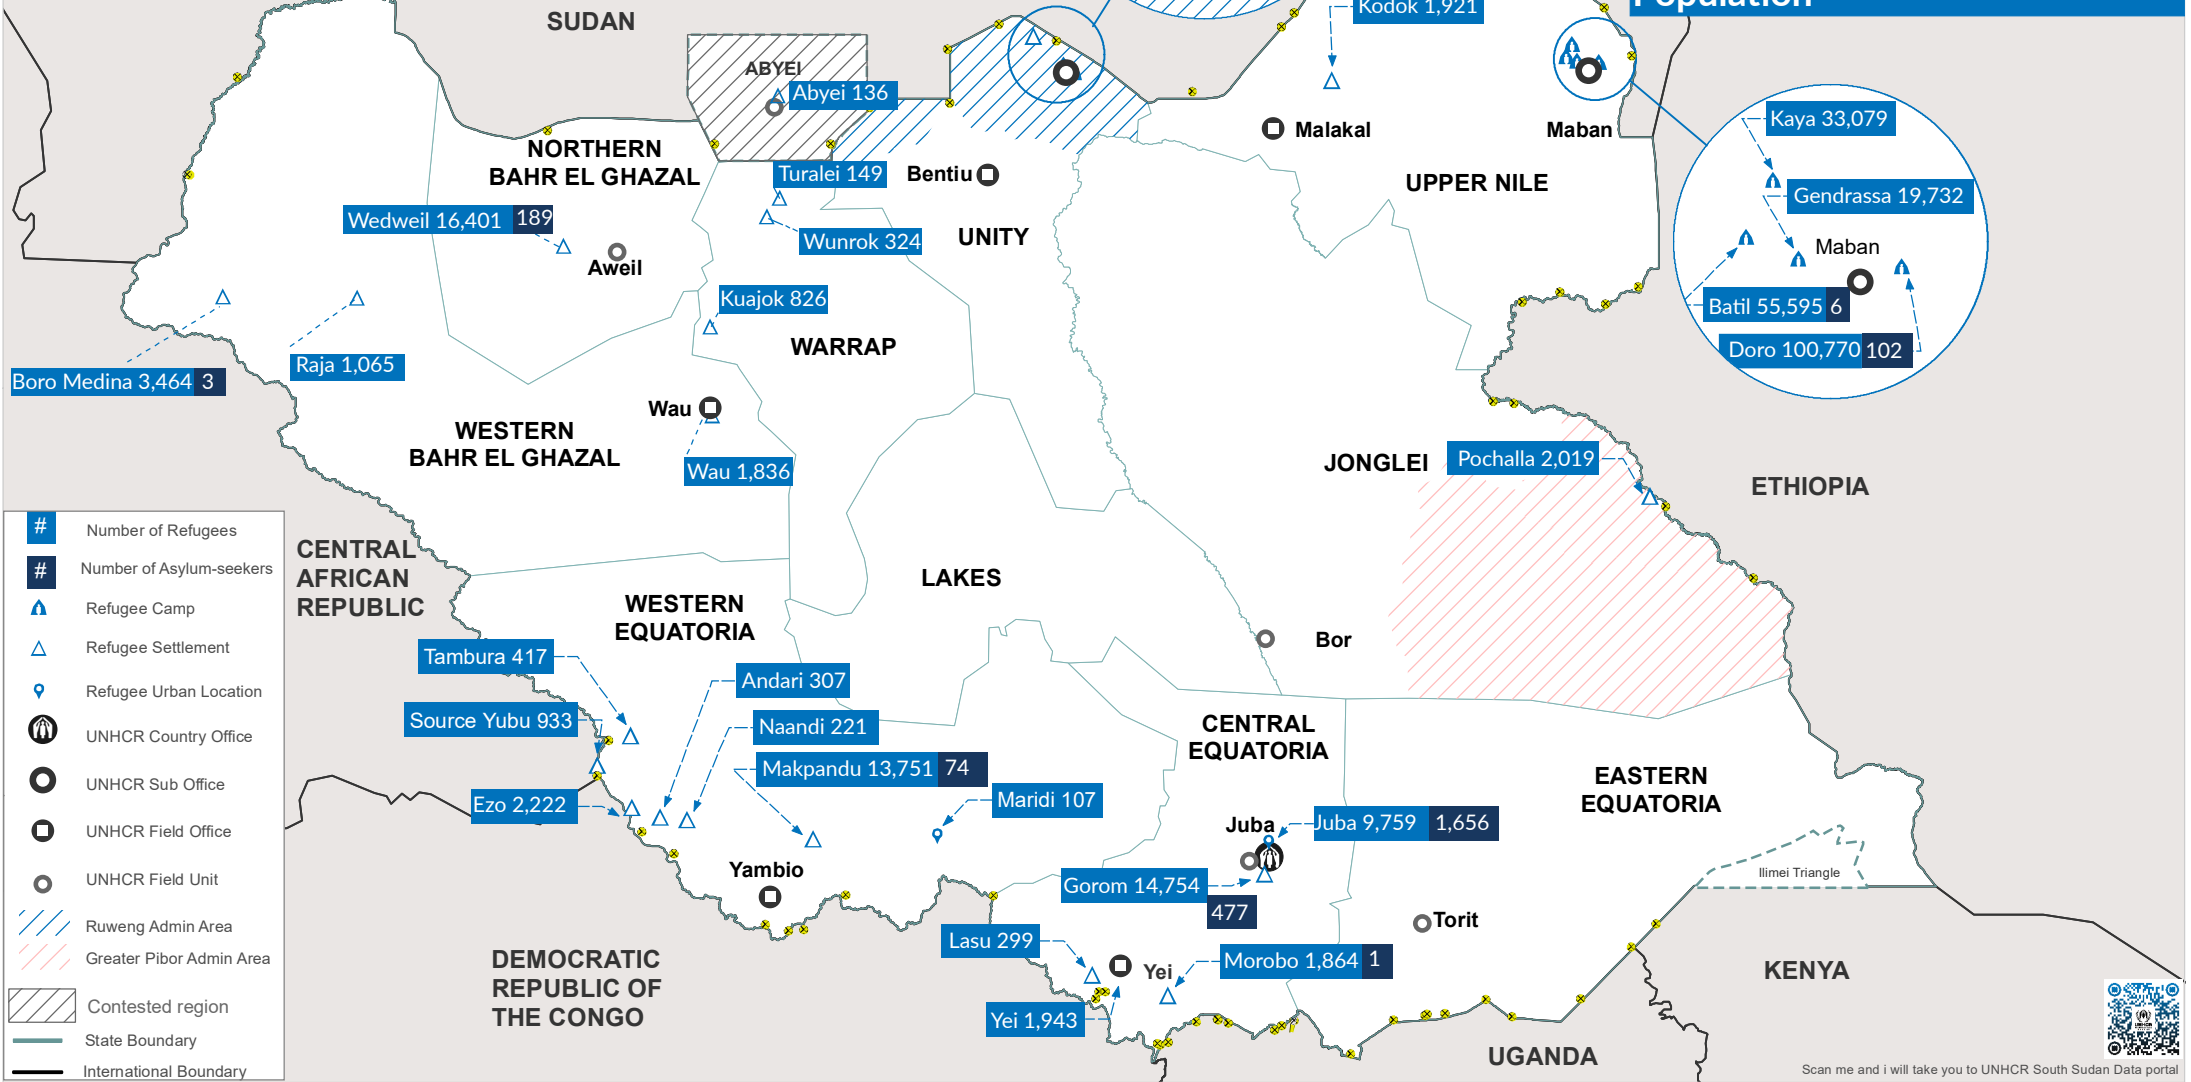

517,475
Total Refugee and Asylum-seeker Population

State	Total Population	Refugee Population	Asylum-seeker Population	Refugee Population Percentage
Upper Nile	249,711	249,438	273	48%
Unity	130,600	130,593	7	25%
Central Equatoria	30,753	28,619	2,134	6%
Western Equatoria	18,032	17,958	74	3%
Northern Bahr El Ghazal	16,590	16,401	189	3%
Western Bahr El Ghazal	6,368	6,365	3	1%
Jonglei	2,019	2,019	0	0%
Warrap	1,299	1,299	0	0%
Abyei (Contested)	136	136	0	0%
Others	61,967	61,967	0	12%
Grand Total	517,475	514,795	2,680	100%

The boundaries and names shown and designations used on this map does not imply official endorsement of or acceptance by the United Nations or UNHCR. Final boundary between the Republic of Sudan and the Republic of South Sudan and final status of Abyei area are not yet determined.