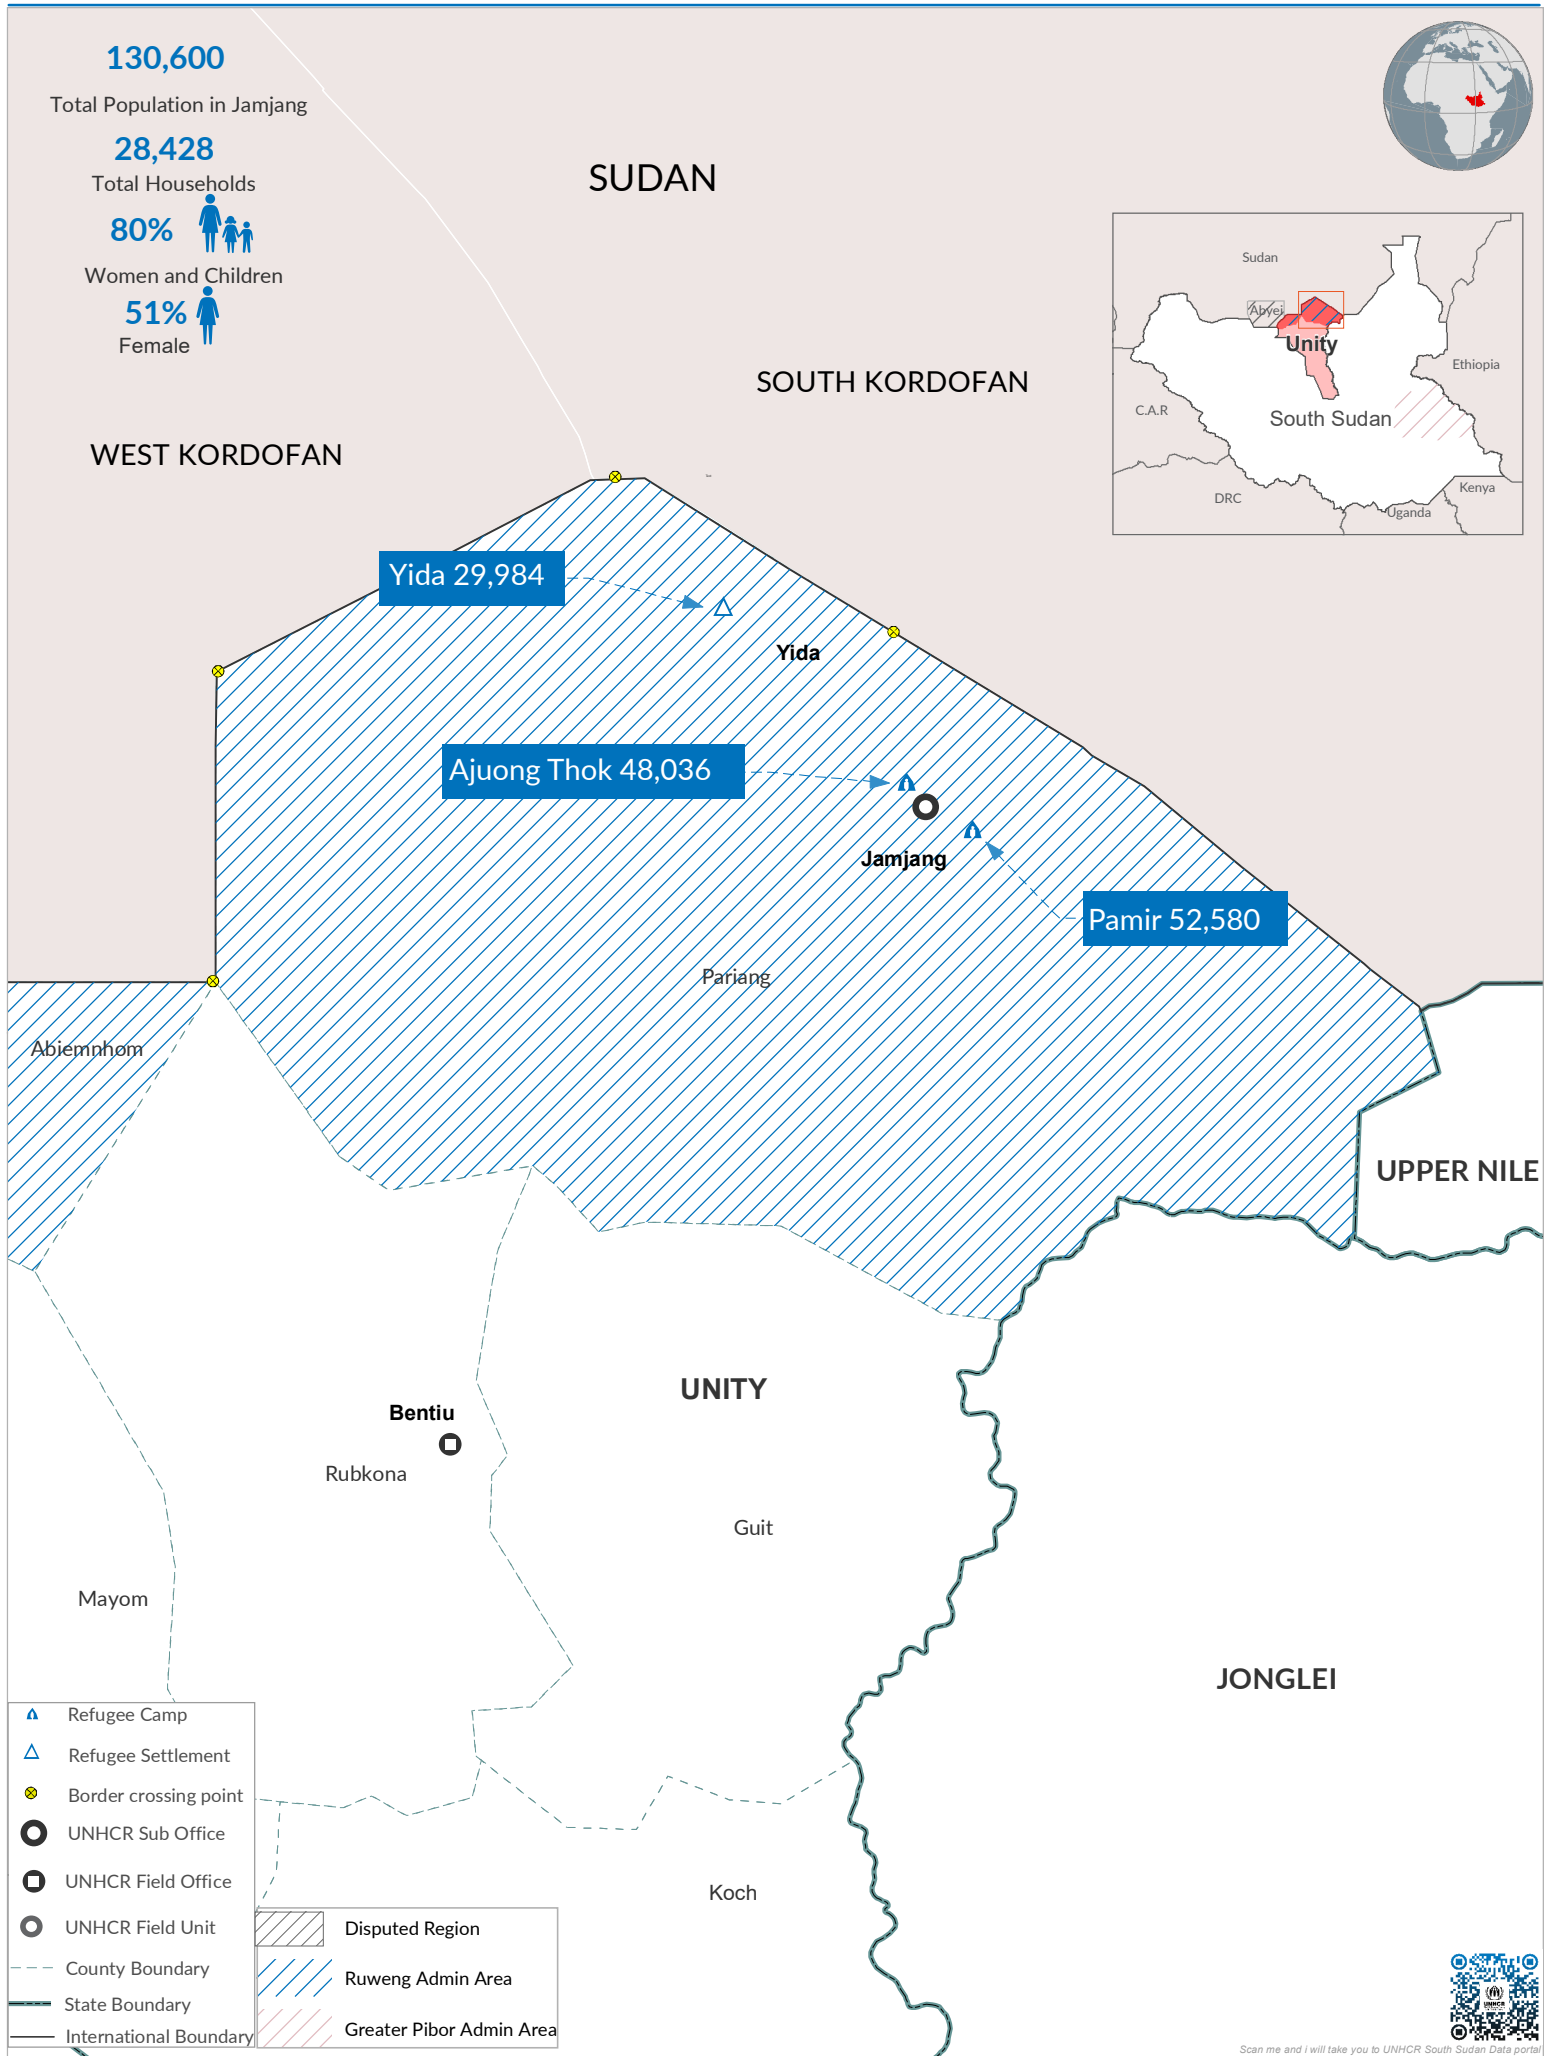

130,600
Total Population in Jamjang

28,428
Total Households

80%
Women and Children

51%
Female

- Refugee Camp
- Refugee Settlement
- Border crossing point
- UNHCR Sub Office
- UNHCR Field Office
- UNHCR Field Unit
- County Boundary
- State Boundary
- International Boundary

- Disputed Region
- Ruweng Admin Area
- Greater Pibor Admin Area

Scan me and I will take you to UNHCR South Sudan Data portal