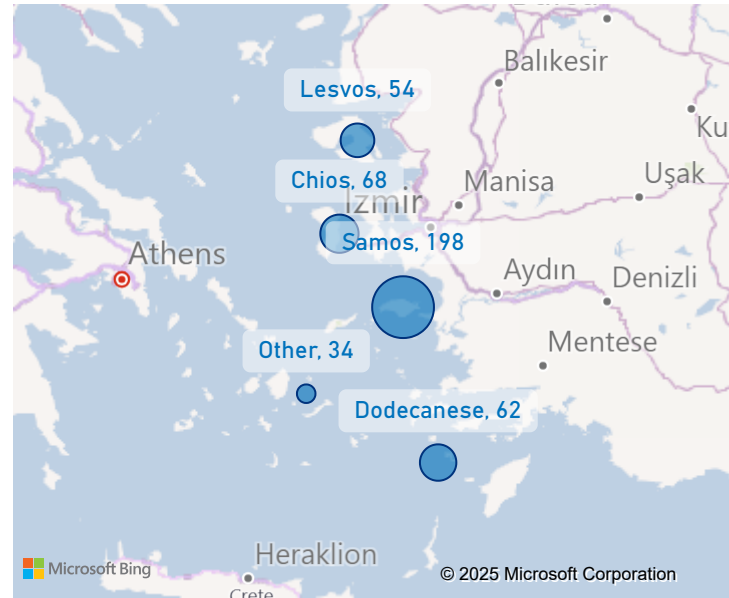

The boundaries, the names shown and the designations used on the map do not imply official endorsement or acceptance by the United Nations.

Lesvos Weekly Snapshot

Sea arrivals

This week, Lesvos saw 54 arrivals, an increase from last week's 0.

The average of the daily arrivals on Lesvos for this week is 8.

Entry Points

Population in the CCAC

Currently, 3,464 refugees and migrants reside in the Closed Controlled Access Center.

Most of them are from Afghanistan (65%), Syria (15%) and Sudan (4%). Men account for 41% of the population, women for 24% and children for 35%.

Population on the Island

There are 3,840 refugees and migrants on Lesvos. Out of this total, 3,464 reside at the CCAC and 157 are hosted in other facilities. UNHCR identified 219 self-accommodated refugees in the island up to this date.