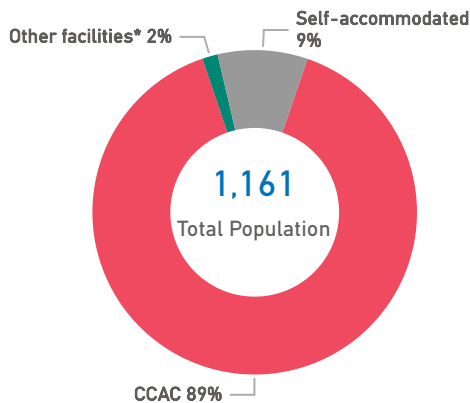

The boundaries, the names shown and the designations used on the map do not imply official endorsement or acceptance by the United Nations.

Chios Island Weekly Snapshot

Sea arrivals

This week, Chios island saw 68 arrivals, an increase from last week's 64.

The average of the daily arrivals on Chios island for this week is 10.

Entry Points

Population in the CCAC

Currently, 1,039 refugees and migrants reside in the Closed Controlled Access Center.

Most of them are from Afghanistan (63%), Somalia (11%) and Syria (7%). Men account for 45% of the population, women for 23% and children for 32%.

Population on the Island

There are 1,161 refugees and migrants on Chios island. Out of this total, 1,039 reside at the CCAC and 18 are hosted in other facilities. UNHCR estimates that there are also 104 self-accommodated in the island.