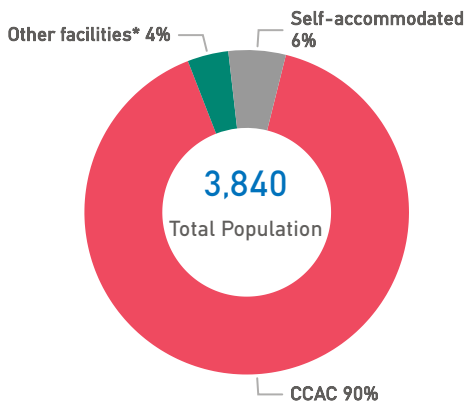

Population in the CCACs

Currently, 12,183 refugees and migrants reside in the Closed Controlled Access Center(s).

Most of them are from Afghanistan (38%), Syria (33%) and Egypt (7%). Men account for 47% of the population, women for 20% and children for 33%.

The boundaries, the names shown and the designations used on the map do not imply official endorsement or acceptance by the United Nations.

Lesvos Weekly Snapshot

Sea arrivals

This week, Lesvos saw 54 arrivals, an increase from last week's 0.

The average of the daily arrivals on Lesvos for this week is 8.

Entry Points

Population in the CCAC

Currently, 3,464 refugees and migrants reside in the Closed Controlled Access Center.

Most of them are from Afghanistan (65%), Syria (15%) and Sudan (4%). Men account for 41% of the population, women for 24% and children for 35%.

Population on the Island

There are 3,840 refugees and migrants on Lesvos. Out of this total, 3,464 reside at the CCAC and 157 are hosted in other facilities. UNHCR identified 219 self-accommodated refugees in the island up to this date.