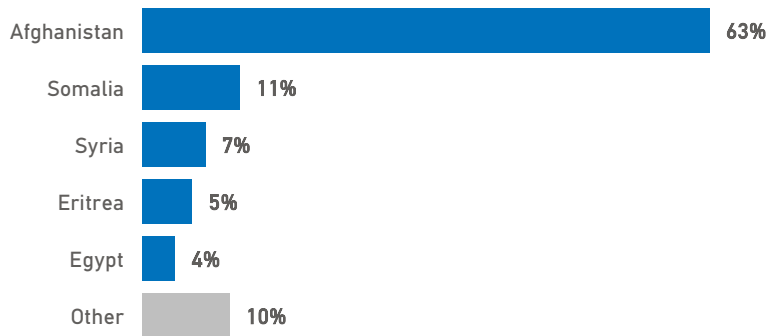

The boundaries, the names shown and the designations used on the map do not imply official endorsement or acceptance by the United Nations.

Chios Island Weekly Snapshot

Sea arrivals

This week, Chios island saw 68 arrivals, an increase from last week's 64.

The average of the daily arrivals on Chios island for this week is 10.

Entry Points

Population in the CCAC

Currently, 1,039 refugees and migrants reside in the Closed Controlled Access Center.

Most of them are from Afghanistan (63%), Somalia (11%) and Syria (7%). Men account for 45% of the population, women for 23% and children for 32%.