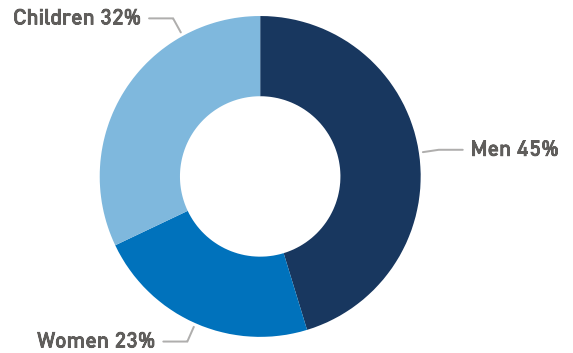

The average of the daily arrivals on Chios island for this week is 10.

Entry Points

Population in the CCAC

Currently, 1,039 refugees and migrants reside in the Closed Controlled Access Center.

Most of them are from Afghanistan (63%), Somalia (11%) and Syria (7%). Men account for 45% of the population, women for 23% and children for 32%.