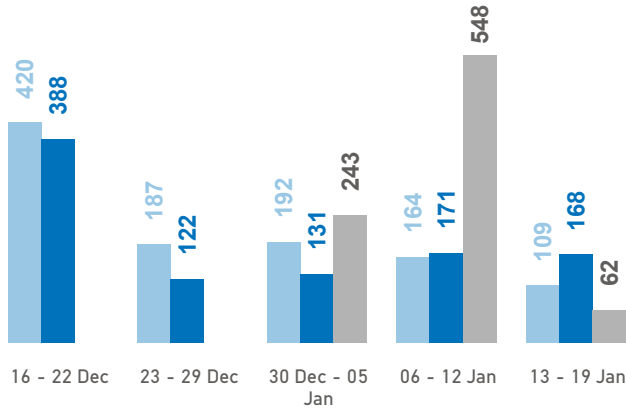

The boundaries, the names shown and the designations used on the map do not imply official endorsement or acceptance by the United Nations.

Dodecanese Islands Weekly Snapshot

Sea arrivals

This week, the Dodecanese islands saw 62 arrivals, a decrease from last week's 548.

The average of the daily arrivals on the Dodecanese islands for this week is 9.

● 2023 ● 2024 ● 2025

Entry Points

Population in Kos CCAC and Leros CCAC

Currently, 3,327 refugees and migrants reside in Kos CCAC and Leros CCAC.