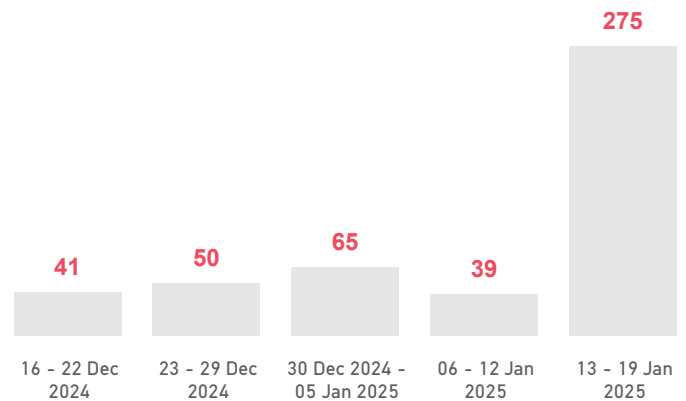

Departures

This week, 275 refugees and migrants departed from Chios island to the mainland

Published on 21/01/2025

more information: [UNHCR Operational Portal - Greece](#)

*Other facilities include shelters for unaccompanied children, detention facilities, etc.

Refugees and migrants includes asylum-seekers, beneficiaries of international protection and people out of the asylum procedure.

Departures to the mainland mainly include: i) transfers in the context of IOM Assisted Voluntary Return and Reintegration programme, ii) transfers of unaccompanied children to State-run facilities, iii) organized transfers supported by the government, including controlled facilities for temporary accommodation of asylum-seekers in the mainland/sites, and iv) those who depart on their own means.

Data Sources: Population data - Partial Data from the Government and other sources; Arrivals/Departures - Hellenic Police, Hellenic Coastguard

Figures are subject to future adjustment based on consolidated figures provided by the authorities. Percentages may not add up to 100 due to rounding and slightly differ between the text and graphs.

The boundaries, the names shown and the designations used on the map do not imply official endorsement or acceptance by the United Nations.