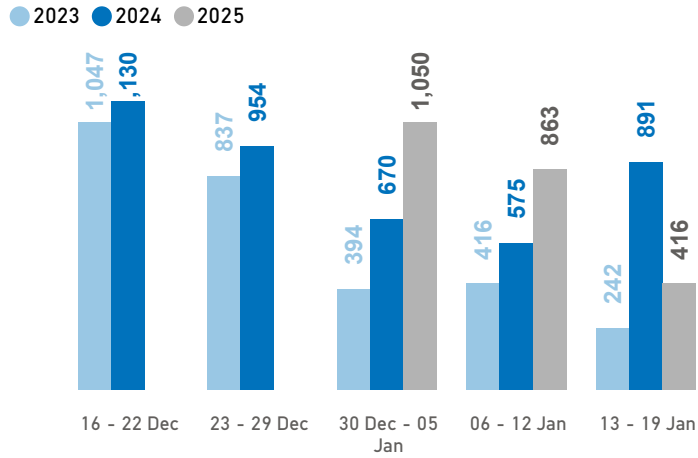

Aegean Islands Weekly Snapshot

Sea arrivals

This week, the Aegean islands saw 416 arrivals, a decrease from last week's 863. The average of the daily arrivals on the Aegean islands for this week is 59.

Entry Points

Population in the CCACs

Currently, 12,183 refugees and migrants reside in the Closed Controlled Access Center(s).

Most of them are from Afghanistan (38%), Syria (33%) and Egypt (7%). Men account for 47% of the population, women for 20% and children for 33%.