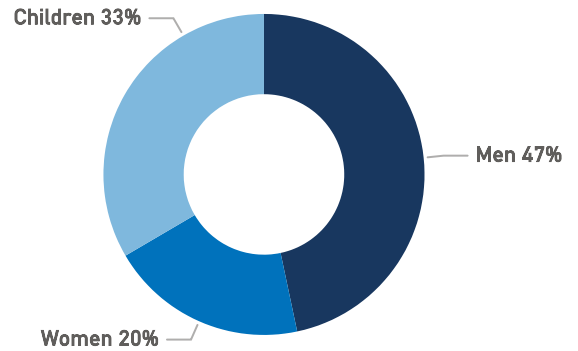

Aegean Islands Weekly Snapshot

Sea arrivals

This week, the Aegean islands saw 416 arrivals, a decrease from last week's 863. The average of the daily arrivals on the Aegean islands for this week is 59.

Entry Points

Population in the CCACs

Currently, 12,183 refugees and migrants reside in the Closed Controlled Access Center(s).

Most of them are from Afghanistan (38%), Syria (33%) and Egypt (7%). Men account for 47% of the population, women for 20% and children for 33%.