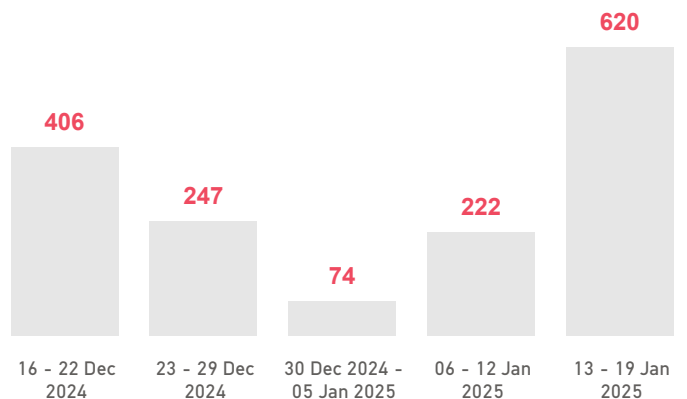

Departures

This week, 620 refugees and migrants departed from the Dodecanese islands to the mainland.

Published on 21/01/2025

more information: [UNHCR Operational Portal - Greece](#)

*Other facilities include shelters for unaccompanied children, detention facilities, etc.

Refugees and migrants includes asylum-seekers, beneficiaries of international protection and people out of the asylum procedure.

Departures to the mainland mainly include: i) transfers in the context of IOM Assisted Voluntary Return and Reintegration programme, ii) transfers of unaccompanied children to State-run facilities, iii) organized transfers supported by the government, including controlled facilities for temporary accommodation of asylum-seekers in the mainland/sites, and iv) those who depart on their own means.

Data Sources: Population data - Partial Data from the Government and other sources; Arrivals/Departures - Hellenic Police, Hellenic Coastguard

Figures are subject to future adjustment based on consolidated figures provided by the authorities. Percentages may not add up to 100 due to rounding and slightly differ between the text and graphs.

The boundaries, the names shown and the designations used on the map do not imply official endorsement or acceptance by the United Nations.