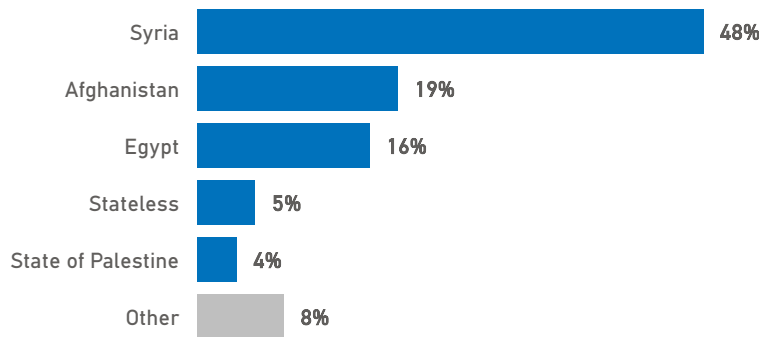

Dodecanese Islands Weekly Snapshot

Sea arrivals

This week, the Dodecanese islands saw 62 arrivals, a decrease from last week's 548.

The average of the daily arrivals on the Dodecanese islands for this week is 9.

● 2023 ● 2024 ● 2025

Entry Points

Population in Kos CCAC and Leros CCAC

Currently, 3,327 refugees and migrants reside in Kos CCAC and Leros CCAC.

Most of them are from Syria (48%), Afghanistan (19%) and Egypt (16%). Men account for 45% of the population, women for 18% and children for 37%.

Population on the Dodecanese Islands

There are 3,633 refugees and migrants on the Dodecanese islands. Out of this total, 1,418 reside at the CCAC in Kos, and 1,909 at the CCAC Leros. In Kos, an estimated 240 people are self-accommodated and an additional 16 are hosted in other facilities, while in Leros, an estimated 50 people are self-accommodated, with an additional 0 being hosted in other facilities.

Departures

This week, 620 refugees and migrants departed from the Dodecanese islands to the mainland.

Published on 21/01/2025

more information: [UNHCR Operational Portal - Greece](#)

*Other facilities include shelters for unaccompanied children, detention facilities, etc.

Refugees and migrants includes asylum-seekers, beneficiaries of international protection and people out of the asylum procedure.

Departures to the mainland mainly include: i) transfers in the context of IOM Assisted Voluntary Return and Reintegration programme, ii) transfers of unaccompanied children to State-run facilities, iii) organized transfers supported by the government, including controlled facilities for temporary accommodation of asylum-seekers in the mainland/sites, and iv) those who depart on their own means.