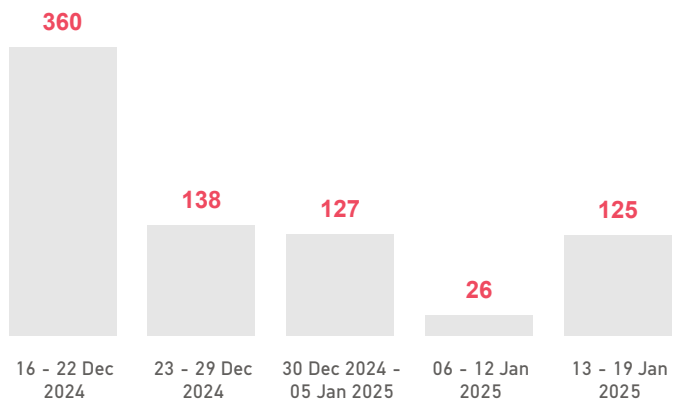

Departures

This week, 125 refugees and migrants departed from Samos island to the mainland.

Published on 21/01/2025

more information: [UNHCR Operational Portal - Greece](#)

*Other facilities include shelters for unaccompanied children, detention facilities, etc.

Refugees and migrants includes asylum-seekers, beneficiaries of international protection and people out of the asylum procedure.

Departures to the mainland mainly include: i) transfers in the context of IOM Assisted Voluntary Return and Reintegration programme, ii) transfers of unaccompanied children to State-run facilities, iii) organized transfers supported by the government, including controlled facilities for temporary accommodation of asylum-seekers in the mainland/sites, and iv) those who depart on their own means.

Data Sources: Population data - Partial Data from the Government and other sources; Arrivals/Departures - Hellenic Police, Hellenic Coastguard

Figures are subject to future adjustment based on consolidated figures provided by the authorities. Percentages may not add up to 100 due to rounding and slightly differ between the text and graphs.

The boundaries, the names shown and the designations used on the map do not imply official endorsement or acceptance by the United Nations.