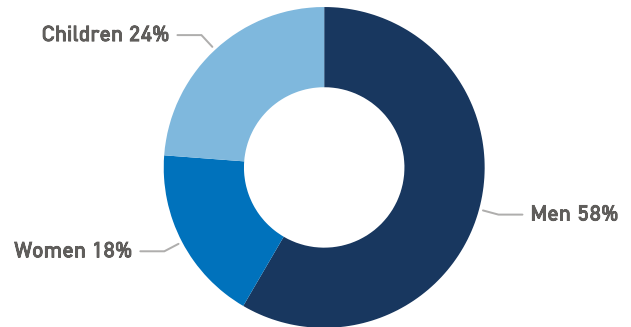

The average of the daily arrivals on Samos island for this week is 28.

Entry Points

Population in the CCAC

Currently, 4,353 refugees and migrants reside in the Closed Controlled Access Center.

Most of the registered population are from Syria (52%), Afghanistan (10%) and Eritrea (8%). Men account for 58% of the population, women for 18% and children for 24%.