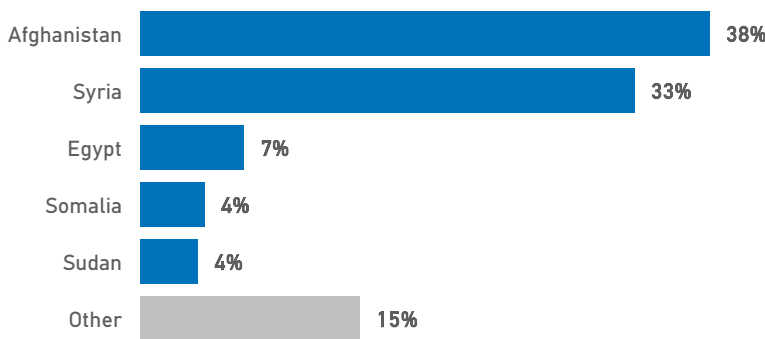

Aegean Islands Weekly Snapshot

Sea arrivals

This week, the Aegean islands saw 416 arrivals, a decrease from last week's 863. The average of the daily arrivals on the Aegean islands for this week is 59.

Entry Points

Population in the CCACs

Currently, 12,183 refugees and migrants reside in the Closed Controlled Access Center(s).

Most of them are from Afghanistan (38%), Syria (33%) and Egypt (7%). Men account for 47% of the population, women for 20% and children for 33%.