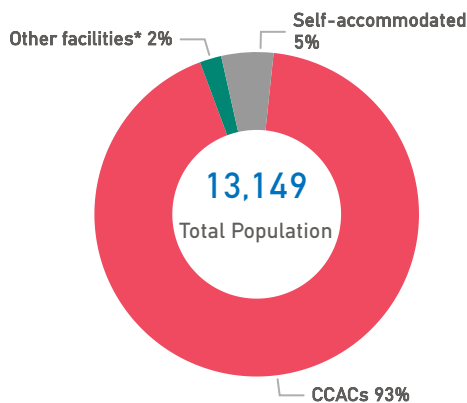

Aegean Islands Weekly Snapshot

Sea arrivals

This week, the Aegean islands saw 416 arrivals, a decrease from last week's 863. The average of the daily arrivals on the Aegean islands for this week is 59.

Entry Points

Population in the CCACs

Currently, 12,183 refugees and migrants reside in the Closed Controlled Access Center(s).

Most of them are from Afghanistan (38%), Syria (33%) and Egypt (7%). Men account for 47% of the population, women for 20% and children for 33%.

Population on the Islands

There are 13,149 refugees and migrants on the Aegean islands. Out of this total, 12,183 reside at the CCACs and 284 are hosted in other facilities. UNHCR estimates that there are also 682 self-accommodated in the islands.

Departures

This week, 1,169 refugees and migrants departed from the Aegean islands to the mainland.

Published on 21/01/2025

more information: [UNHCR Operational Portal - Greece](#)

*Other facilities include shelters for unaccompanied children, detention facilities, etc.