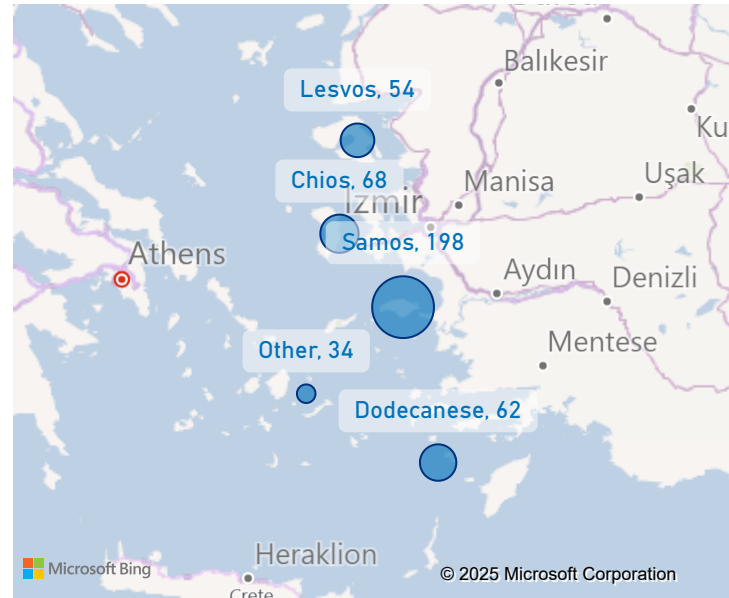

The boundaries, the names shown and the designations used on the map do not imply official endorsement or acceptance by the United Nations.

Chios Island Weekly Snapshot

Sea arrivals

This week, Chios island saw 68 arrivals, an increase from last week's 64.

The average of the daily arrivals on Chios island for this week is 10.

Entry Points

Population in the CCAC

Currently, 1,039 refugees and migrants reside in the Closed Controlled Access Center.

Most of them are from Afghanistan (63%), Somalia (11%) and Syria (7%). Men account for 45% of the population, women for 23% and children for 32%.