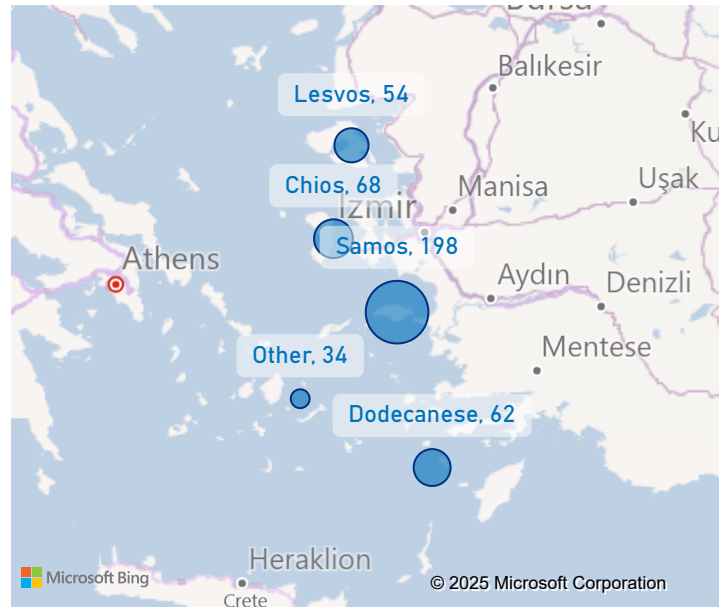

Aegean Islands Weekly Snapshot

Sea arrivals

This week, the Aegean islands saw 416 arrivals, a decrease from last week's 863. The average of the daily arrivals on the Aegean islands for this week is 59.

Entry Points

Population in the CCACs

Currently, 12,183 refugees and migrants reside in the Closed Controlled Access Center(s).

Most of them are from Afghanistan (38%), Syria (33%) and Egypt (7%). Men account for 47% of the population, women for 20% and children for 33%.

Population on the Islands

There are 13,149 refugees and migrants on the Aegean islands. Out of this total, 12,183 reside at the CCACs and 284 are hosted in other facilities. UNHCR estimates that there are also 682 self-accommodated in the islands.