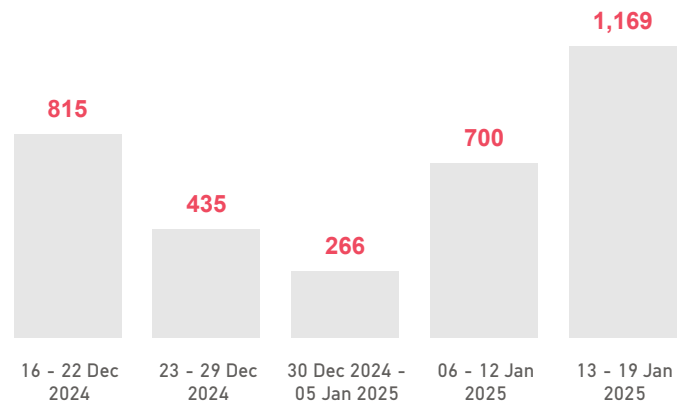

Departures

This week, 1,169 refugees and migrants departed from the Aegean islands to the mainland.

Published on 21/01/2025

more information: [UNHCR Operational Portal - Greece](#)

*Other facilities include shelters for unaccompanied children, detention facilities, etc.

Refugees and migrants includes asylum-seekers, beneficiaries of international protection and people out of the asylum procedure.

Departures to the mainland mainly include: i) transfers in the context of IOM Assisted Voluntary Return and Reintegration programme, ii) transfers of unaccompanied children to State-run facilities, iii) organized transfers supported by the government, including controlled facilities for temporary accommodation of asylum-seekers in the mainland/sites, and iv) those who depart on their own means.

Data Sources: Population data - Partial Data from the Government and other sources; Arrivals/Departures - Hellenic Police, Hellenic Coastguard

Figures are subject to future adjustment based on consolidated figures provided by the authorities. Percentages may not add up to 100 due to rounding and slightly differ between the text and graphs.

The boundaries, the names shown and the designations used on the map do not imply official endorsement or acceptance by the United Nations.