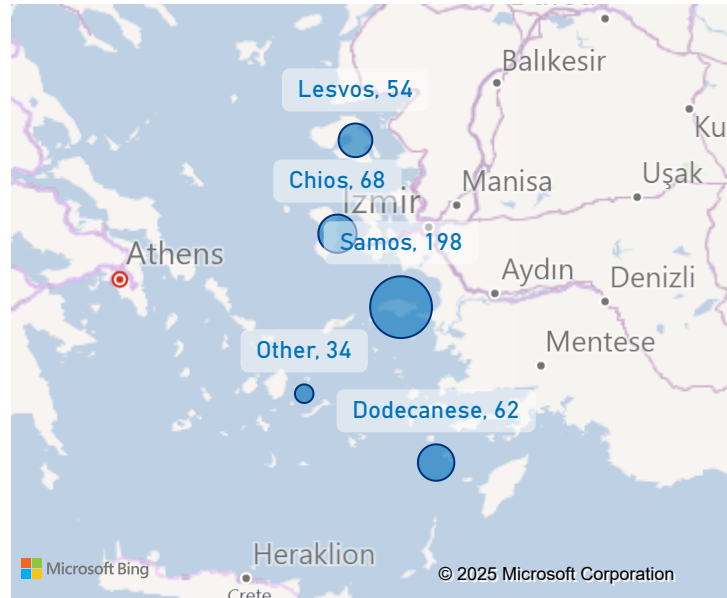

The boundaries, the names shown and the designations used on the map do not imply official endorsement or acceptance by the United Nations.

Dodecanese Islands Weekly Snapshot

Sea arrivals

This week, the Dodecanese islands saw 62 arrivals, a decrease from last week's 548.

The average of the daily arrivals on the Dodecanese islands for this week is 9.

● 2023 ● 2024 ● 2025

Entry Points

Population in Kos CCAC and Leros CCAC

Currently, 3,327 refugees and migrants reside in Kos CCAC and Leros CCAC.