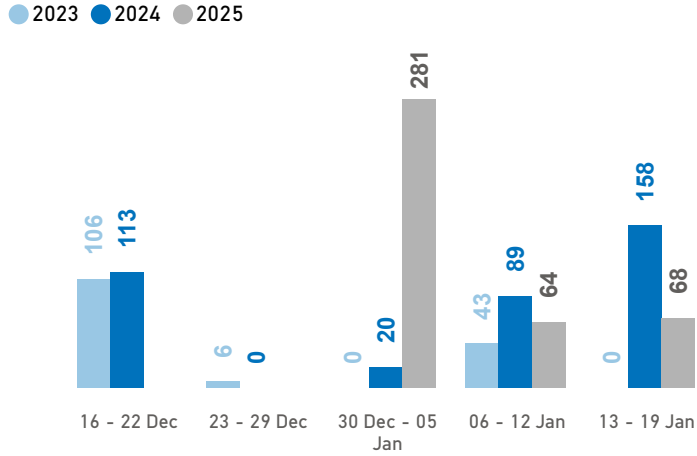

Chios Island Weekly Snapshot

Sea arrivals

This week, Chios island saw 68 arrivals, an increase from last week's 64.

The average of the daily arrivals on Chios island for this week is 10.