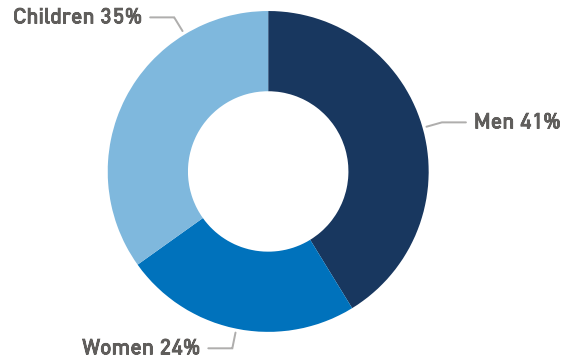

The boundaries, the names shown and the designations used on the map do not imply official endorsement or acceptance by the United Nations.

Lesvos Weekly Snapshot

Sea arrivals

This week, Lesvos saw 54 arrivals, an increase from last week's 0.

The average of the daily arrivals on Lesvos for this week is 8.

Entry Points

Population in the CCAC

Currently, 3,464 refugees and migrants reside in the Closed Controlled Access Center.

Most of them are from Afghanistan (65%), Syria (15%) and Sudan (4%). Men account for 41% of the population, women for 24% and children for 35%.

Population on the Island

There are 3,840 refugees and migrants on Lesvos. Out of this total, 3,464 reside at the CCAC and 157 are hosted in other facilities. UNHCR identified 219 self-accommodated refugees in the island up to this date.