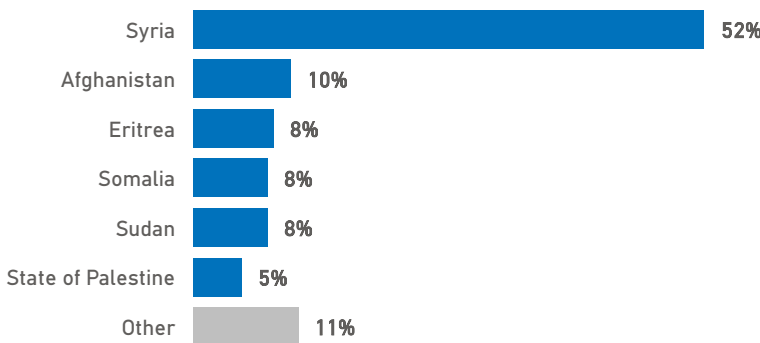

The average of the daily arrivals on Samos island for this week is 28.

Entry Points

Population in the CCAC

Currently, 4,353 refugees and migrants reside in the Closed Controlled Access Center.

Most of the registered population are from Syria (52%), Afghanistan (10%) and Eritrea (8%). Men account for 58% of the population, women for 18% and children for 24%.