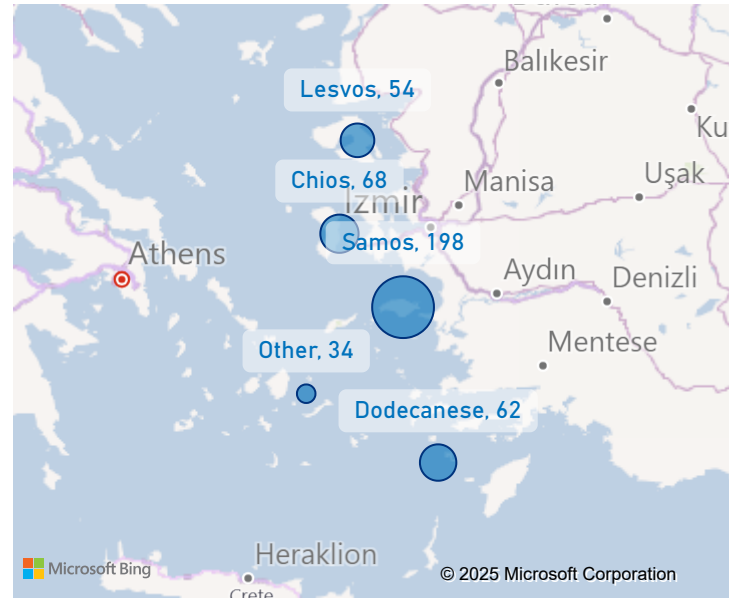

The boundaries, the names shown and the designations used on the map do not imply official endorsement or acceptance by the United Nations.

Samos Island Weekly Snapshot

Sea arrivals

This week, Samos island saw 198 arrivals, an increase from last week's 150.

The average of the daily arrivals on Samos island for this week is 28.

Entry Points

Population in the CCAC

Currently, 4,353 refugees and migrants reside in the Closed Controlled Access Center.

Most of the registered population are from Syria (52%), Afghanistan (10%) and Eritrea (8%). Men account for 58% of the population, women for 18% and children for 24%.