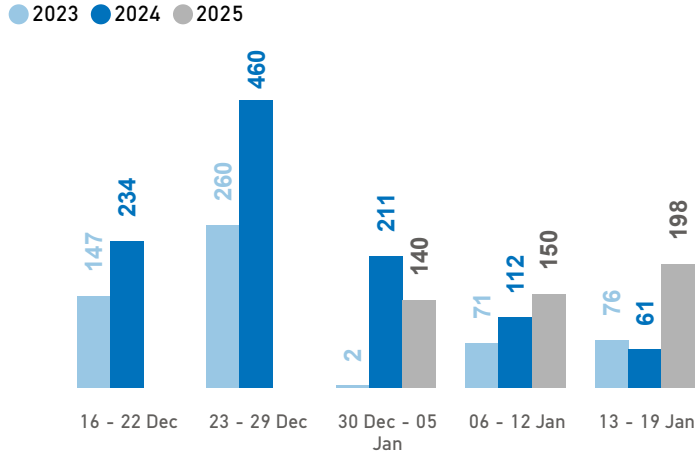

Samos Island Weekly Snapshot

Sea arrivals

This week, Samos island saw 198 arrivals, an increase from last week's 150.

The average of the daily arrivals on Samos island for this week is 28.