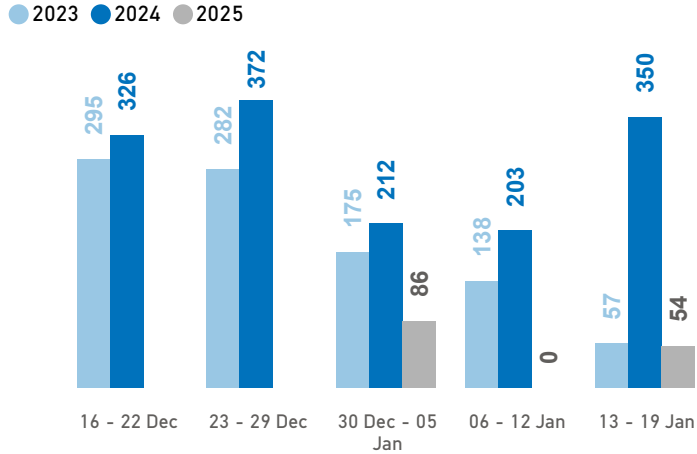

Data Sources: Population data - Partial Data from the Government and other sources; Arrivals/Departures - Hellenic Police, Hellenic Coastguard

Figures are subject to future adjustment based on consolidated figures provided by the authorities. Percentages may not add up to 100 due to rounding and slightly differ between the text and graphs.

The boundaries, the names shown and the designations used on the map do not imply official endorsement or acceptance by the United Nations.

Lesvos Weekly Snapshot

Sea arrivals

This week, Lesvos saw 54 arrivals, an increase from last week's 0.

The average of the daily arrivals on Lesvos for this week is 8.

Entry Points

Population in the CCAC

Currently, 3,464 refugees and migrants reside in the Closed Controlled Access Center.

Most of them are from Afghanistan (65%), Syria (15%) and Sudan (4%). Men account for 41% of the population, women for 24% and children for 35%.