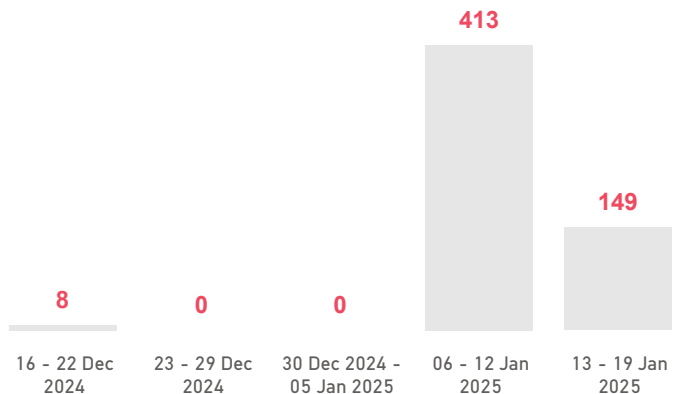

Departures

This week, 149 refugees and migrants departed from Lesvos to the mainland.

Published on 21/01/2025

more information: [UNHCR Operational Portal - Greece](#)

*Other facilities include shelters for unaccompanied children, detention facilities, etc.

Refugees and migrants includes asylum-seekers, beneficiaries of international protection and people out of the asylum procedure.

Departures to the mainland mainly include: i) transfers in the context of IOM Assisted Voluntary Return and Reintegration programme, ii) transfers of unaccompanied children to State-run facilities, iii) organized transfers supported by the government, including controlled facilities for temporary accommodation of asylum-seekers in the mainland/sites, and iv) those who depart on their own means.

Data Sources: Population data - Partial Data from the Government and other sources; Arrivals/Departures - Hellenic Police, Hellenic Coastguard

Figures are subject to future adjustment based on consolidated figures provided by the authorities. Percentages may not add up to 100 due to rounding and slightly differ between the text and graphs.

The boundaries, the names shown and the designations used on the map do not imply official endorsement or acceptance by the United Nations.