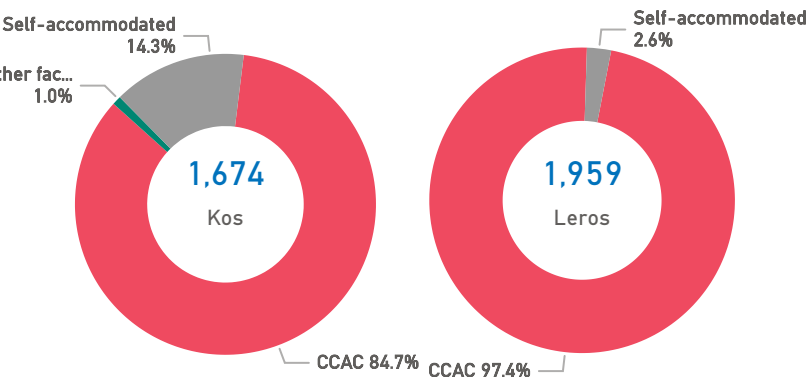

Population on the Dodecanese Islands

There are 3,633 refugees and migrants on the Dodecanese islands. Out of this total, 1,418 reside at the CCAC in Kos, and 1,909 at the CCAC Leros. In Kos, an estimated 240 people are self-accommodated and an additional 16 are hosted in other facilities, while in Leros, an estimated 50 people are self-accommodated, with an additional 0 being hosted in other facilities.