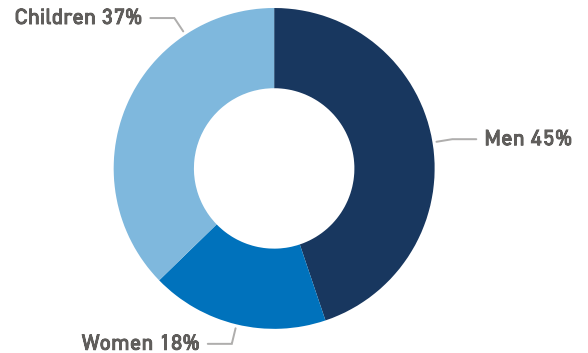

Dodecanese Islands Weekly Snapshot

Sea arrivals

This week, the Dodecanese islands saw 62 arrivals, a decrease from last week's 548.

The average of the daily arrivals on the Dodecanese islands for this week is 9.

● 2023 ● 2024 ● 2025

Entry Points

Population in Kos CCAC and Leros CCAC

Currently, 3,327 refugees and migrants reside in Kos CCAC and Leros CCAC.

Most of them are from Syria (48%), Afghanistan (19%) and Egypt (16%). Men account for 45% of the population, women for 18% and children for 37%.

Population on the Dodecanese Islands

There are 3,633 refugees and migrants on the Dodecanese islands. Out of this total, 1,418 reside at the CCAC in Kos, and 1,909 at the CCAC Leros. In Kos, an estimated 240 people are self-accommodated and an additional 16 are hosted in other facilities, while in Leros, an estimated 50 people are self-accommodated, with an additional 0 being hosted in other facilities.

Departures

This week, 620 refugees and migrants departed from the Dodecanese islands to the mainland.

Published on 21/01/2025

more information: [UNHCR Operational Portal - Greece](#)

*Other facilities include shelters for unaccompanied children, detention facilities, etc.

Refugees and migrants includes asylum-seekers, beneficiaries of international protection and people out of the asylum procedure.

Departures to the mainland mainly include: i) transfers in the context of IOM Assisted Voluntary Return and Reintegration programme, ii) transfers of unaccompanied children to State-run facilities, iii) organized transfers supported by the government, including controlled facilities for temporary accommodation of asylum-seekers in the mainland/sites, and iv) those who depart on their own means.