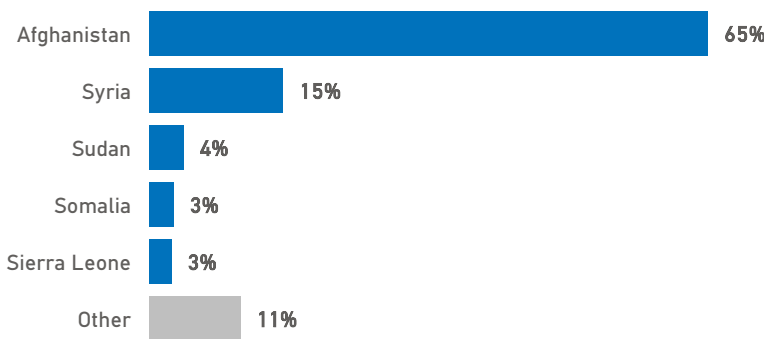

The boundaries, the names shown and the designations used on the map do not imply official endorsement or acceptance by the United Nations.

Lesvos Weekly Snapshot

Sea arrivals

This week, Lesvos saw 54 arrivals, an increase from last week's 0.

The average of the daily arrivals on Lesvos for this week is 8.

Entry Points

Population in the CCAC

Currently, 3,464 refugees and migrants reside in the Closed Controlled Access Center.

Most of them are from Afghanistan (65%), Syria (15%) and Sudan (4%). Men account for 41% of the population, women for 24% and children for 35%.

Population on the Island

There are 3,840 refugees and migrants on Lesvos. Out of this total, 3,464 reside at the CCAC and 157 are hosted in other facilities. UNHCR identified 219 self-accommodated refugees in the island up to this date.