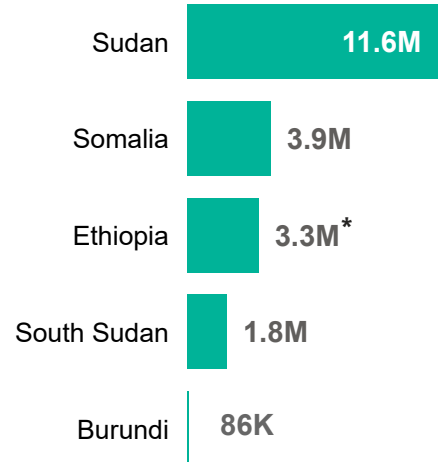

20.7M
Total IDPs in the EHAGL Region

15.9M
Conflict induced IDPs

4.7M
Natural disaster IDPs

IDPs by host country

*Figures from DTM Ethiopia - Site Assessment Round 36

Total IDPs in the EHAGL Region