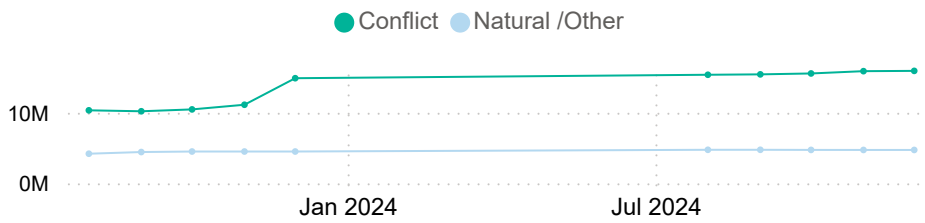

20.7M
Total IDPs in the EHAGL Region

15.9M
Conflict induced IDPs

4.7M
Natural disaster IDPs

IDPs by host country

*Figures from DTM Ethiopia - Site Assessment Round 36

Total IDPs in the EHAGL Region