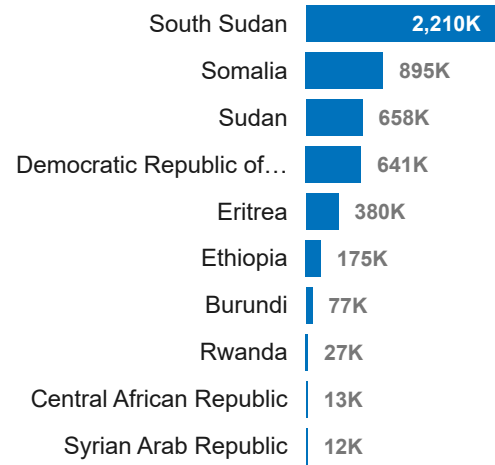

5.1M

Refugees and asylum seekers

4.7M

Refugees

398K

Asylum seekers

20.6M

Internally Displaced Persons

15.9M

Conflict

5M

Natural/Other

Refugees by Country of Asylum

Refugees by Country of Origin

Internally Displaced Persons

Refugee Returnees in 2024

Stateless Persons

424K

Returnees in 2024

87.3K

Stateless Persons**

**Mid-Year Statistical Report 2024

*Figures from DTM Ethiopia - Site Assessment Round 36