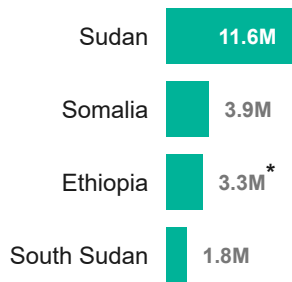

5.1M

Refugees and asylum seekers

4.7M

Refugees

398K

Asylum seekers

20.6M

Internally Displaced Persons

15.9M

Conflict

5M

Natural/Other

Refugees by Country of Asylum

Refugees by Country of Origin

Internally Displaced Persons

Refugee Returnees in 2024