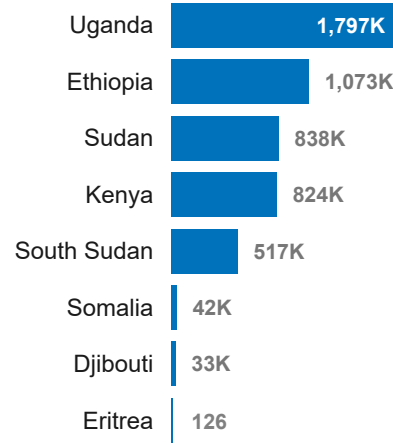

5.1M

Refugees and asylum seekers

4.7M

Refugees

398K

Asylum seekers

20.6M

Internally Displaced Persons

15.9M

Conflict

5M

Natural/Other

Refugees by Country of Asylum

Refugees by Country of Origin

Internally Displaced Persons

Refugee Returnees in 2024

Stateless Persons

424K

Returnees in 2024

87.3K

Stateless Persons**

**Mid-Year Statistical Report 2024

*Figures from DTM Ethiopia - Site Assessment Round 36