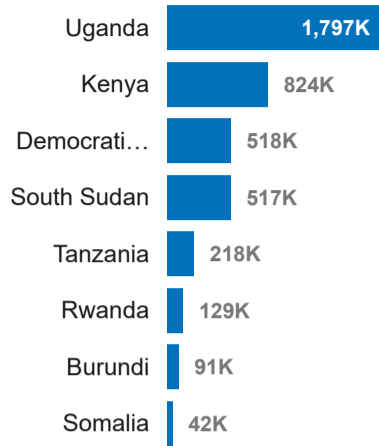

Refugees by Country of Asylum

Refugees by Country of Origin

*Return figures to the DRC not included

Internally Displaced Persons

Refugee Returnees in 2024

Stateless Persons

**Mid-Year Statistical Report 2024

*Return figures to the DRC not included