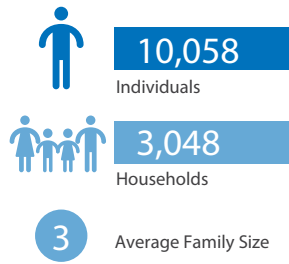

CAR Refugees and Asylum-seekers

Population Distribution

Persons With Disabilities

2% of CAR registered population are persons with disabilities

Unaccompanied and Separated Children

Despite the ongoing conflict that began in April 2023, Sudan continues to host a substantial number of refugees, totaling 837,996 as of December 2024. CAR refugees represent (1.2%) of this total population.

The conflict has also led to internal displacement, with 266,149 refugees self-relocating within Sudan, primarily moving from Khartoum to other states and 6,158 CAR Refugee Returned to their country of origin.

In terms of living conditions of the CAR refugees, 100% of the refugees are live out of camps.

The refugee population is almost evenly split in terms of gender, with females accounting for 57% and males making up the remaining 43%.