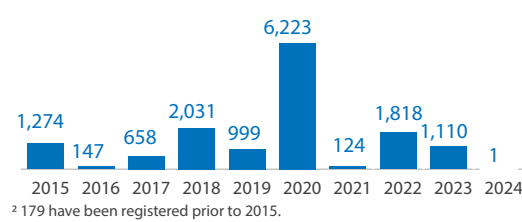

Registration Since 2015²