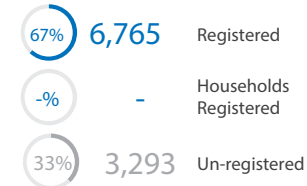

*Registration Status