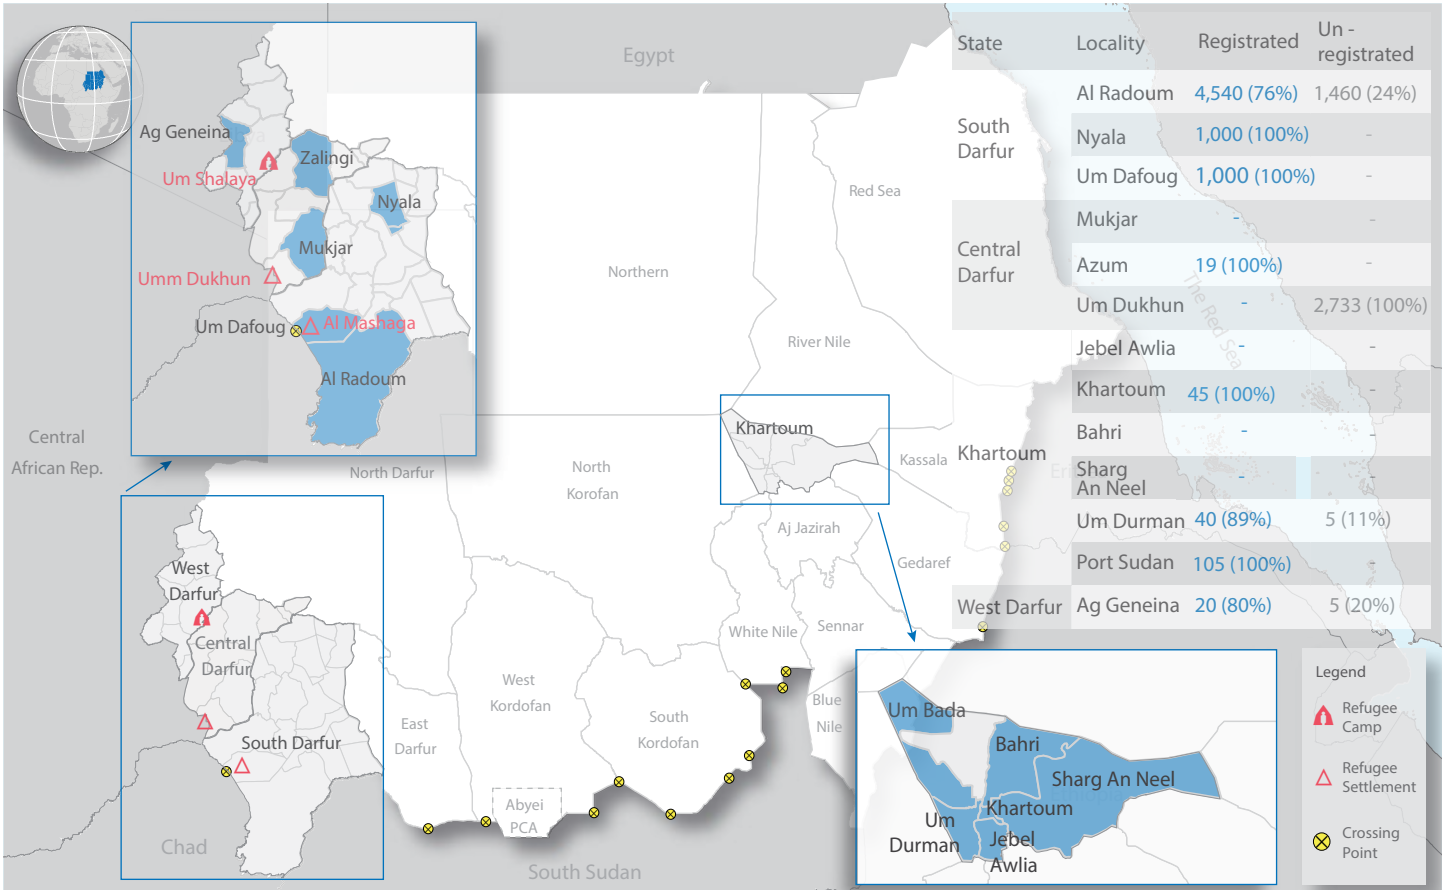

CAR Refugees and Asylum-seekers

Population Distribution

Persons With Disabilities

2% of CAR registered population are persons with disabilities

Unaccompanied and Separated Children

Despite the ongoing conflict that began in April 2023, Sudan continues to host a substantial number of refugees, totaling 837,996 as of December 2024. CAR refugees represent (1.2%) of this total population.

The conflict has also led to internal displacement, with 266,149 refugees self-relocating within Sudan, primarily moving from Khartoum to other states and 6,158 CAR Refugee Returned to their country of origin.

*Registration Status

Registration Since 2015²

*Age-gender Breakdown³

CAR Refugees and Asylum-seekers Per State

*New Arrivals | 2024

³ Population distribution statistics are based on registered individuals only.

** Since June 2022 UNHCR registration team and with collaboration from CoR, are conducting ongoing verification exercise of refugees figures in Darfur

Sources: UNHCR, Commission of Refugees (CoR)

The boundaries and names shown and the designations used on this map do not imply official endorsement or acceptance by the United Nations. Abyei region: Final status of the Abyei area is not yet determined.