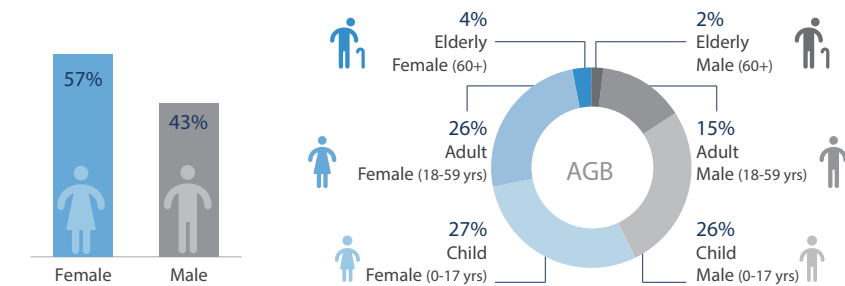

CAR Refugees and Asylum-seekers

Population Distribution

Persons With Disabilities

2% of CAR registered population are persons with disabilities

Unaccompanied and Separated Children

Despite the ongoing conflict that began in April 2023, Sudan continues to host a substantial number of refugees, totaling 837,996 as of December 2024. CAR refugees represent (1.2%) of this total population.

The conflict has also led to internal displacement, with 266,149 refugees self-relocating within Sudan, primarily moving from Khartoum to other states and 6,158 CAR Refugee Returned to their country of origin.

In terms of living conditions of the CAR refugees, 100% of the refugees are live out of camps.

The refugee population is almost evenly split in terms of gender, with females accounting for 57% and males making up the remaining 43%.

*Registration Status

Registration Since 2015²

*Age-gender Breakdown³

CAR Refugees and Asylum-seekers Per State

*New Arrivals | 2024

³ Population distribution statistics are based on registered individuals only.