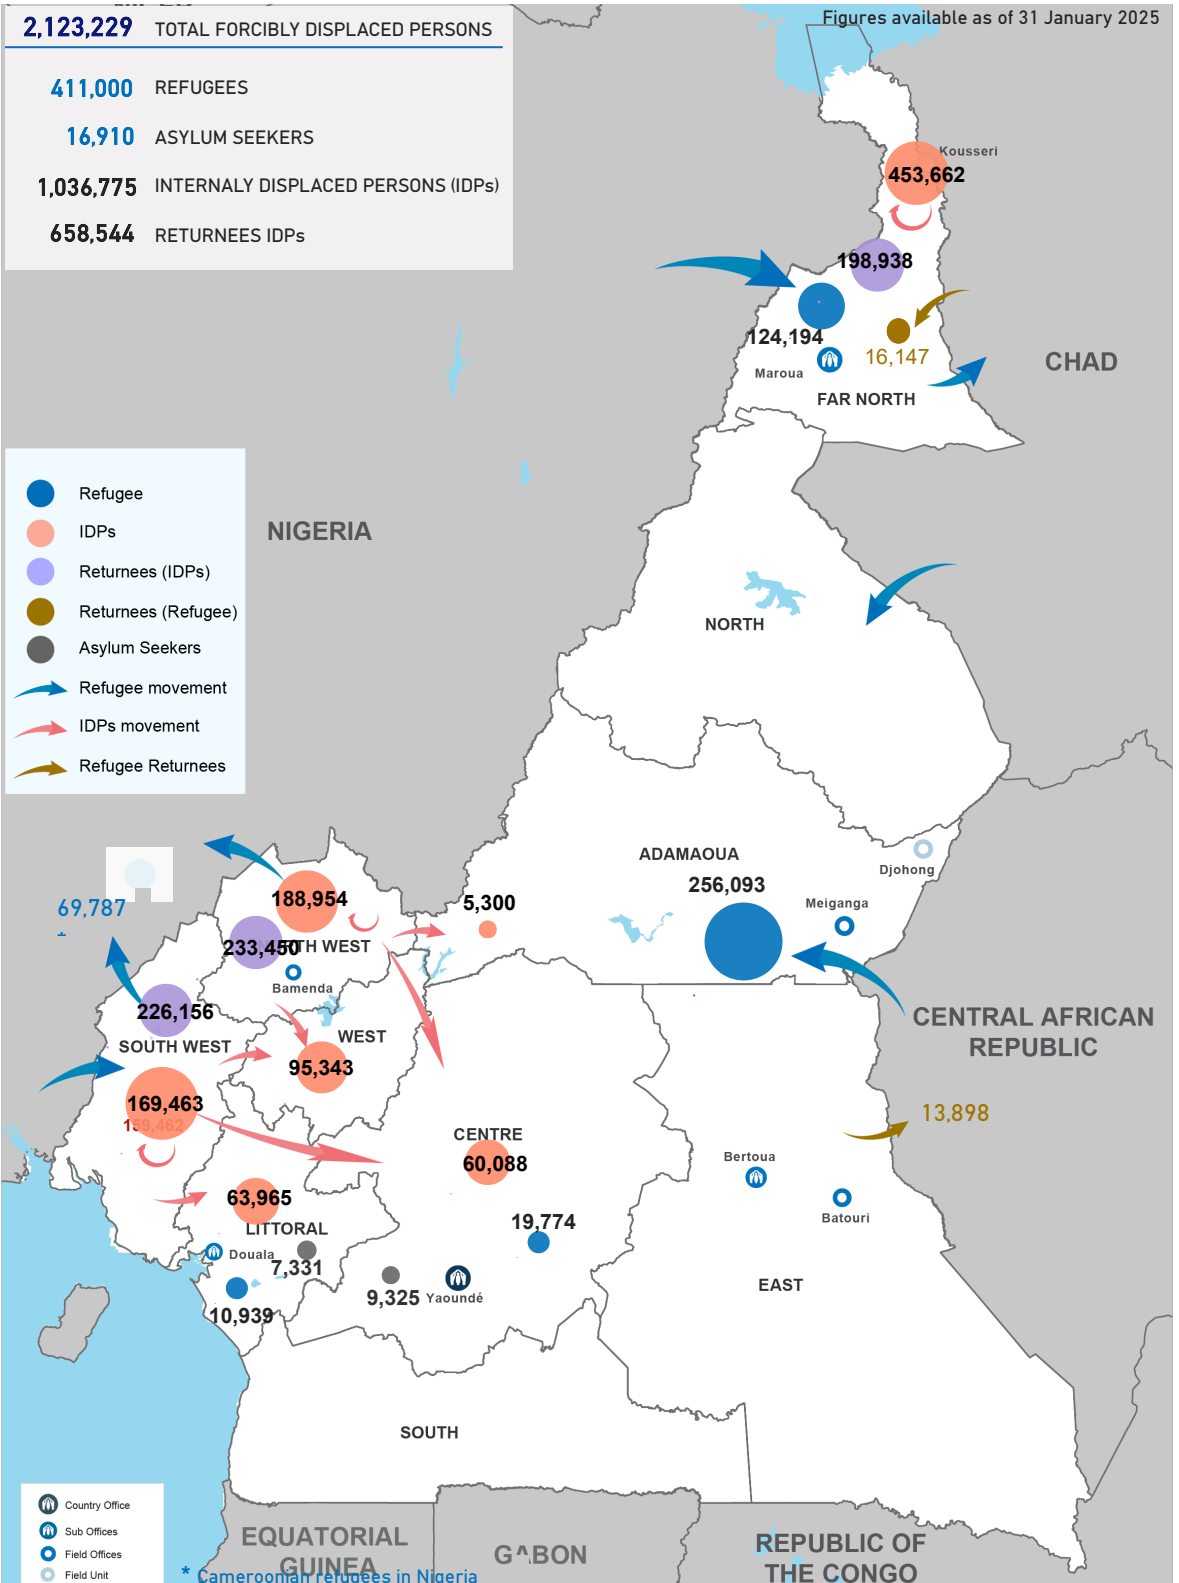

Figures available as of 31 January 2025

2,123,229 TOTAL FORCIBLY DISPLACED PERSONS

411,000 REFUGEES

16,910 ASYLUM SEEKERS

1,036,775 INTERNALLY DISPLACED PERSONS (IDPs)

658,544 RETURNEES IDPs

* Cameroonian refugees in Nigeria