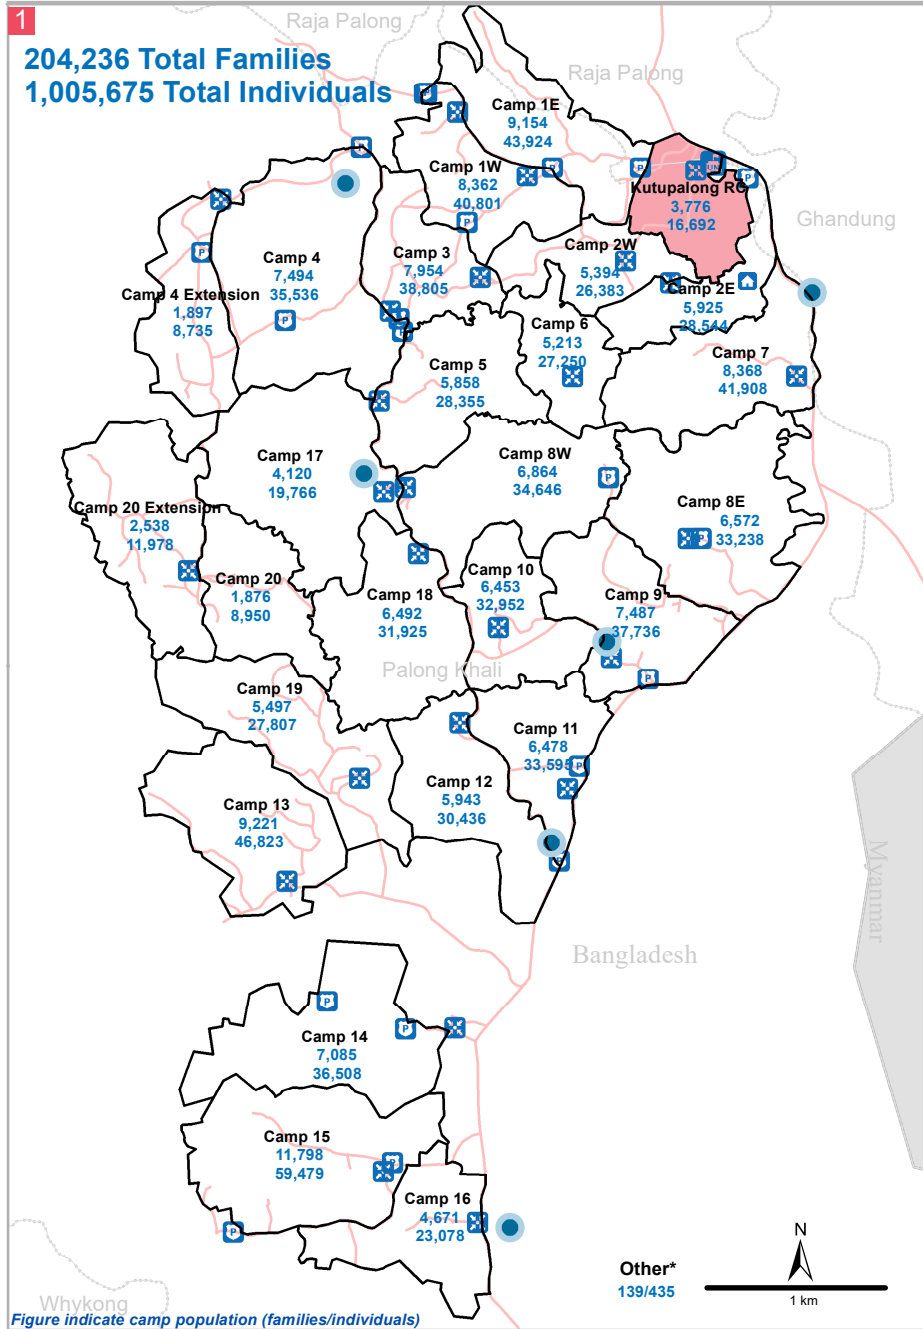

UNHCR
The UN Refugee Agency

*Refugees pending validation of exact camp location.
The boundaries and names shown and the designations used on this map do not imply official endorsement or acceptance by the United Nations.

Annex IV

Legend

- Camp in Charge office
- Police Post
- UNHCR Office
- Transit Center
- Registration Center
- Main Road
- Camp Boundary
- Union Boundary
- International Boundary
- Registered Camp

The Boundary & names shown & the designations used on this map do not imply official endorsement or acceptance by the United Nations