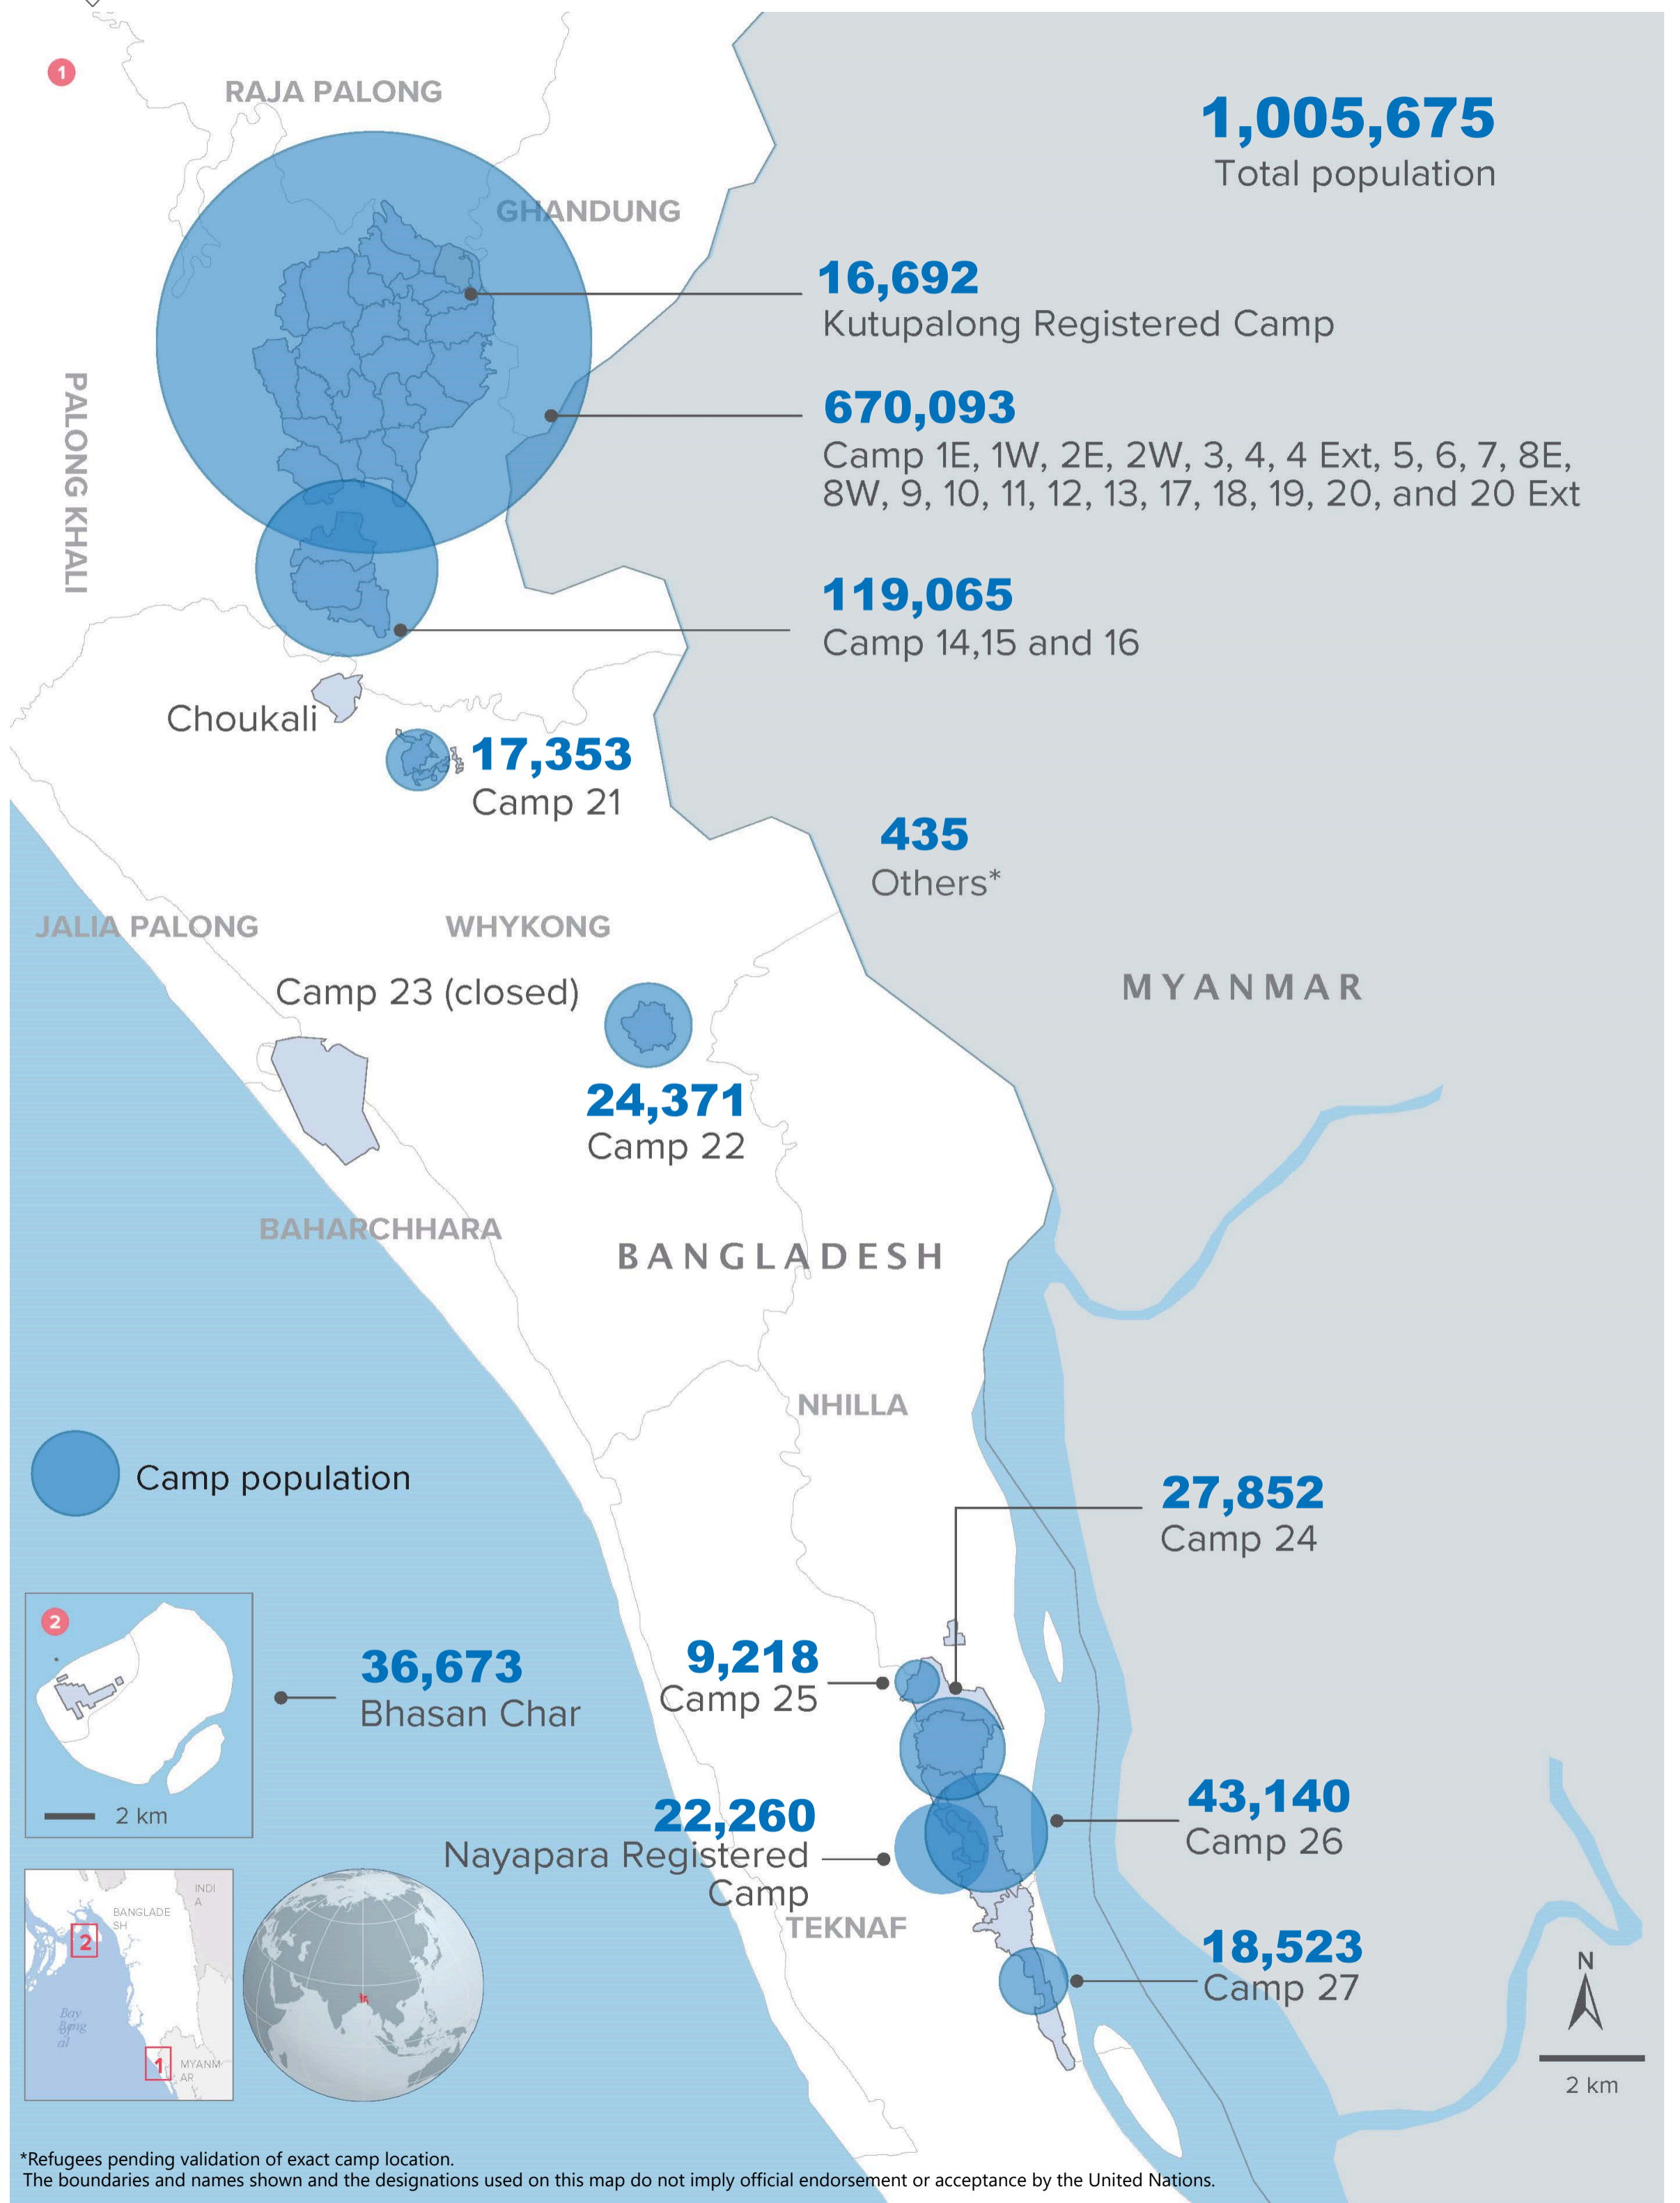

UNHCR
The UN Refugee Agency

*Refugees pending validation of exact camp location.
The boundaries and names shown and the designations used on this map do not imply official endorsement or acceptance by the United Nations.

Annex IV

Legend

- Camp in Charge office
- Police Post
- UNHCR Office
- Transit Center
- Registration Center
- Main Road
- Camp Boundary
- Union Boundary
- International Boundary
- Registered Camp

The Boundary & names shown & the designations used on this map do not imply official endorsement or acceptance by the United Nations