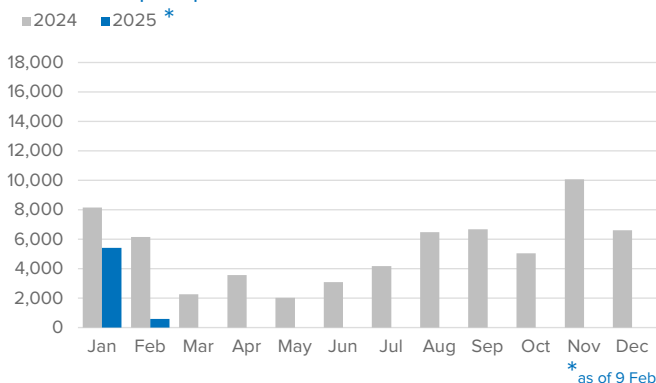

SPAIN Weekly snapshot - Week 6 (3 - 9 Feb 2025)

The charts below are based on figures from the Ministry of Interior and UNHCR estimates. All figures are provisional and subject to change

Refugees & migrants: sea and land arrivals in week 6¹

Arrivals in Spain during the last five weeks¹

Arrivals in Spain by route during the last six months²

Arrivals in Spain per month²

Arrivals in Spain per year²