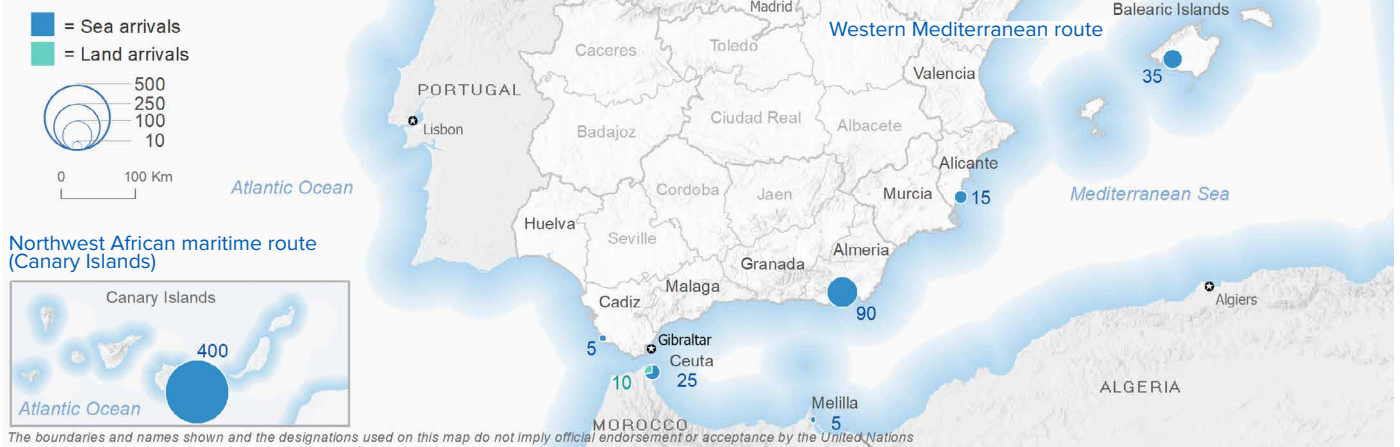

SPAIN Weekly snapshot - Week 6 (3 - 9 Feb 2025)

The charts below are based on figures from the Ministry of Interior and UNHCR estimates. All figures are provisional and subject to change

Refugees & migrants: sea and land arrivals in week 6¹

Arrivals in Spain during the last five weeks¹

Arrivals in Spain by route during the last six months²

Arrivals in Spain per month²

Arrivals in Spain per year²