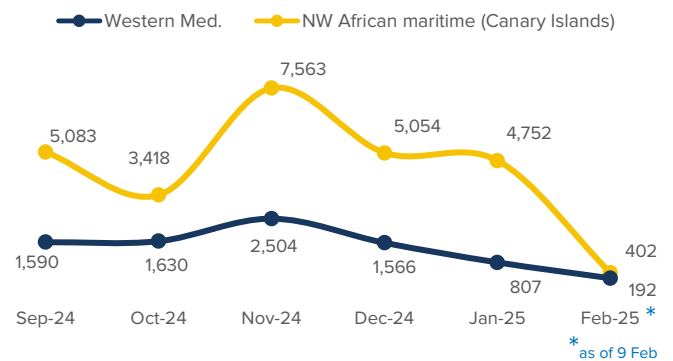

SPAIN Weekly snapshot - Week 6 (3 - 9 Feb 2025)

The charts below are based on figures from the Ministry of Interior and UNHCR estimates. All figures are provisional and subject to change

Refugees & migrants: sea and land arrivals in week 6¹

Arrivals in Spain during the last five weeks¹

Arrivals in Spain by route during the last six months²

Arrivals in Spain per month²

Arrivals in Spain per year²