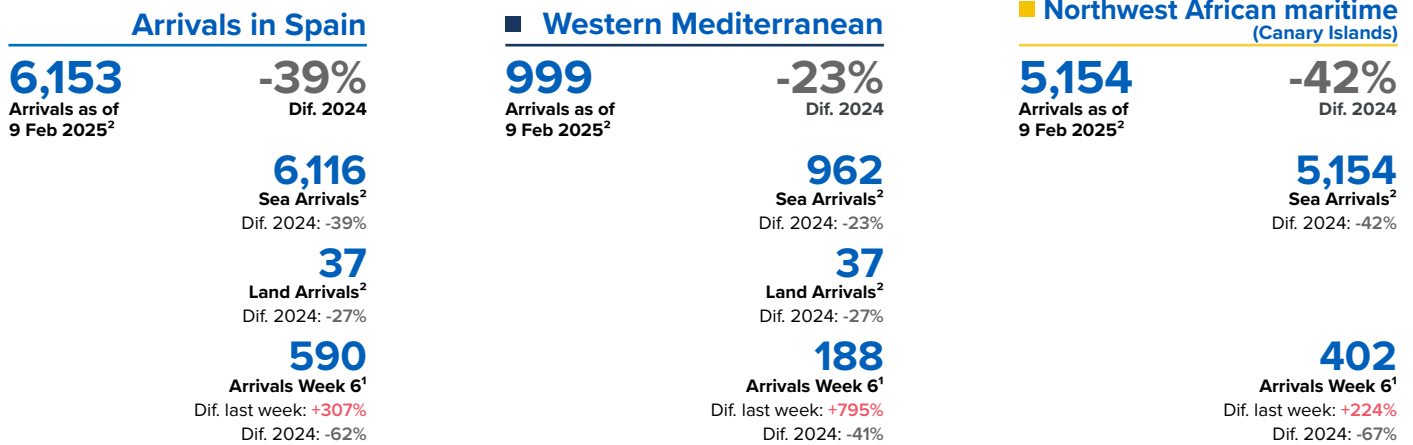

SPAIN Weekly snapshot - Week 6 (3 - 9 Feb 2025)

The charts below are based on figures from the Ministry of Interior and UNHCR estimates. All figures are provisional and subject to change

Refugees & migrants: sea and land arrivals in week 6¹

Arrivals in Spain during the last five weeks¹

Arrivals in Spain by route during the last six months²

Arrivals in Spain per month²

Arrivals in Spain per year²