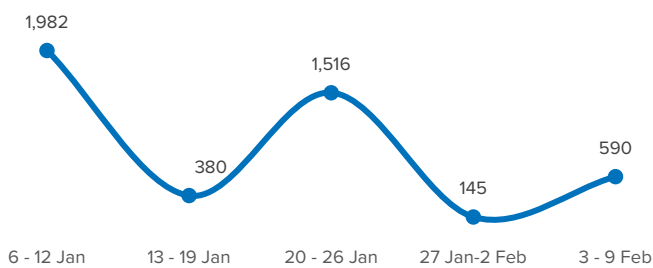

SPAIN Weekly snapshot - Week 6 (3 - 9 Feb 2025)

The charts below are based on figures from the Ministry of Interior and UNHCR estimates. All figures are provisional and subject to change

Refugees & migrants: sea and land arrivals in week 6¹

Arrivals in Spain during the last five weeks¹

Arrivals in Spain by route during the last six months²

Arrivals in Spain per month²

Arrivals in Spain per year²