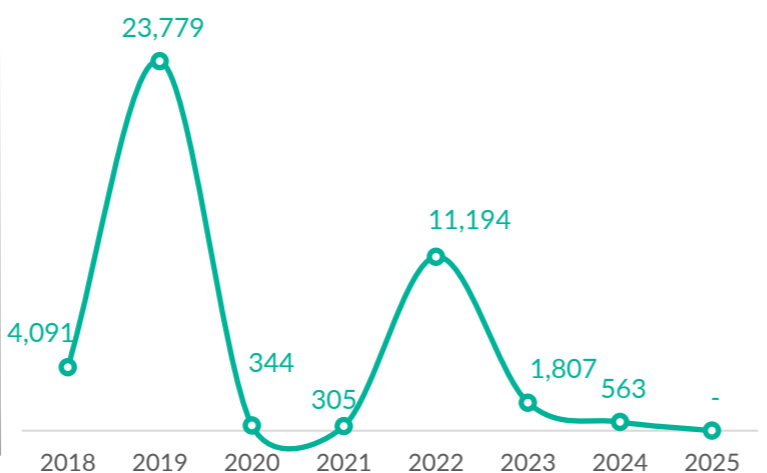

VOLREP* OUT

30

Individuals repatriated
from DRC since
January 2025

7

Families repatriated
from DRC since
January 2025 ****

Country of repatriation

Repatriation from DRC to other countries (last 12 months)

Repatriation from DRC to other countries since 2020

COUNTRY	2020	2021	2022	2023	2024	2025
BURUNDI	1943	7296	3474	4517	2183	0
CAR**	2061	5021	3350	2328	9203	0
CGO	5	0	0	1	0	0
RWANDA	922	1920	2451	1924	1512	30
SSD****	0	0	3	0	0	0
Total	4931	14237	9278	8770	12898	30

VOLREP* IN

0

Individuals repatriated
in DRC since
January 2025

0

Families repatriated
in DRC since
January 2025****

Country of repatriation

Repatriation from other countries to DRC (last 12 months)

Repatriation from other countries to DRC since 2018

MAIN PROVINCES WHERE REPATRIATIONS HAVE TAKEN PLACE

LEGEND

- Blue arrow: Repatriation from DRC
- Blue circle with X: PoCs*** Repatriated from DRC in 2025
- Green arrow: Repatriation to DRC
- Green circle with X: PoCs*** Repatriated to DRC in 2025