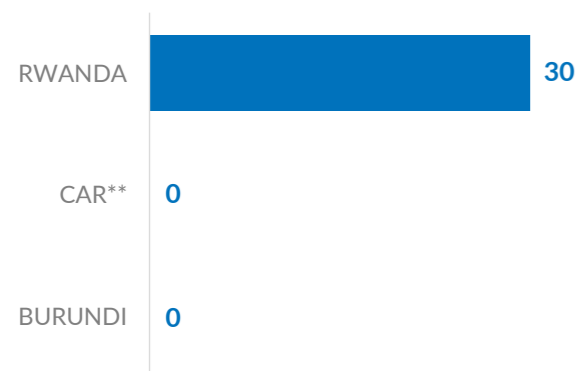

VOLREP* OUT

30

Individuals repatriated
from DRC since
January 2025

7

Families repatriated
from DRC since
January 2025 ****

Country of repatriation

Repatriation from DRC to other countries (last 12 months)

Repatriation from DRC to other countries since 2020

COUNTRY	2020	2021	2022	2023	2024	2025
BURUNDI	1943	7296	3474	4517	2183	0
CAR**	2061	5021	3350	2328	9203	0
CGO	5	0	0	1	0	0
RWANDA	922	1920	2451	1924	1512	30
SSD****	0	0	3	0	0	0
Total	4931	14237	9278	8770	12898	30

VOLREP* IN

0

Individuals repatriated
in DRC since
January 2025

0

Families repatriated
in DRC since
January 2025****

Country of repatriation

Repatriation from other countries to DRC (last 12 months)

Repatriation from other countries to DRC since 2018