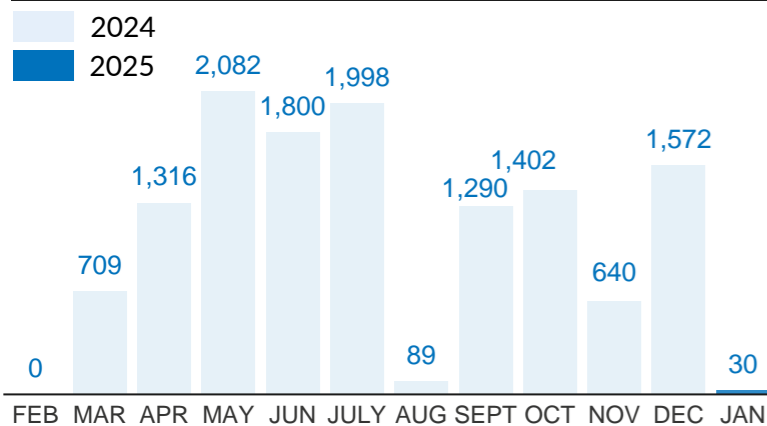

VOLREP* OUT

30

Individuals repatriated
from DRC since
January 2025

7

Families repatriated
from DRC since
January 2025 ****

Country of repatriation

Repatriation from DRC to other countries (last 12 months)

Repatriation from DRC to other countries since 2020

COUNTRY	2020	2021	2022	2023	2024	2025
BURUNDI	1943	7296	3474	4517	2183	0
CAR**	2061	5021	3350	2328	9203	0
CGO	5	0	0	1	0	0
RWANDA	922	1920	2451	1924	1512	30
SSD****	0	0	3	0	0	0
Total	4931	14237	9278	8770	12898	30