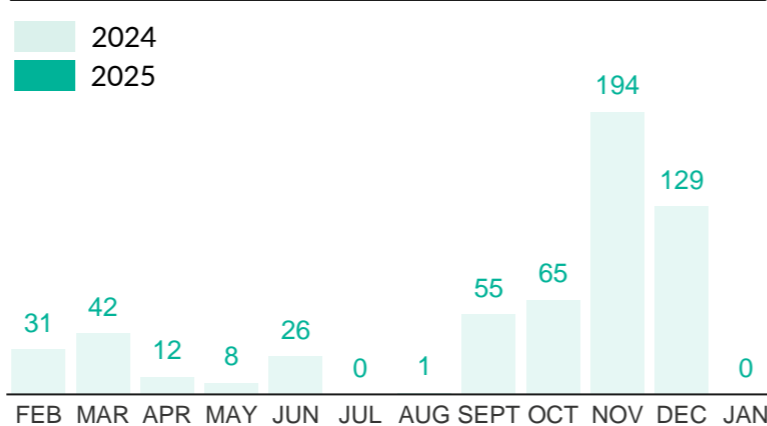

VOLREP* OUT

30

Individuals repatriated
from DRC since
January 2025

7

Families repatriated
from DRC since
January 2025 ****

Country of repatriation

Repatriation from DRC to other countries (last 12 months)

Repatriation from DRC to other countries since 2020

COUNTRY	2020	2021	2022	2023	2024	2025
BURUNDI	1943	7296	3474	4517	2183	0
CAR**	2061	5021	3350	2328	9203	0
CGO	5	0	0	1	0	0
RWANDA	922	1920	2451	1924	1512	30
SSD****	0	0	3	0	0	0
Total	4931	14237	9278	8770	12898	30

VOLREP* IN

0

Individuals repatriated
in DRC since
January 2025

0

Families repatriated
in DRC since
January 2025****

Country of repatriation

Repatriation from other countries to DRC (last 12 months)

Repatriation from other countries to DRC since 2018

MAIN PROVINCES WHERE REPATRIATIONS HAVE TAKEN PLACE

LEGEND

- Blue arrow: Repatriation from DRC
- Blue circle with X: PoCs*** Repatriated from DRC in 2025
- Green arrow: Repatriation to DRC
- Green circle with X: PoCs*** Repatriated to DRC in 2025