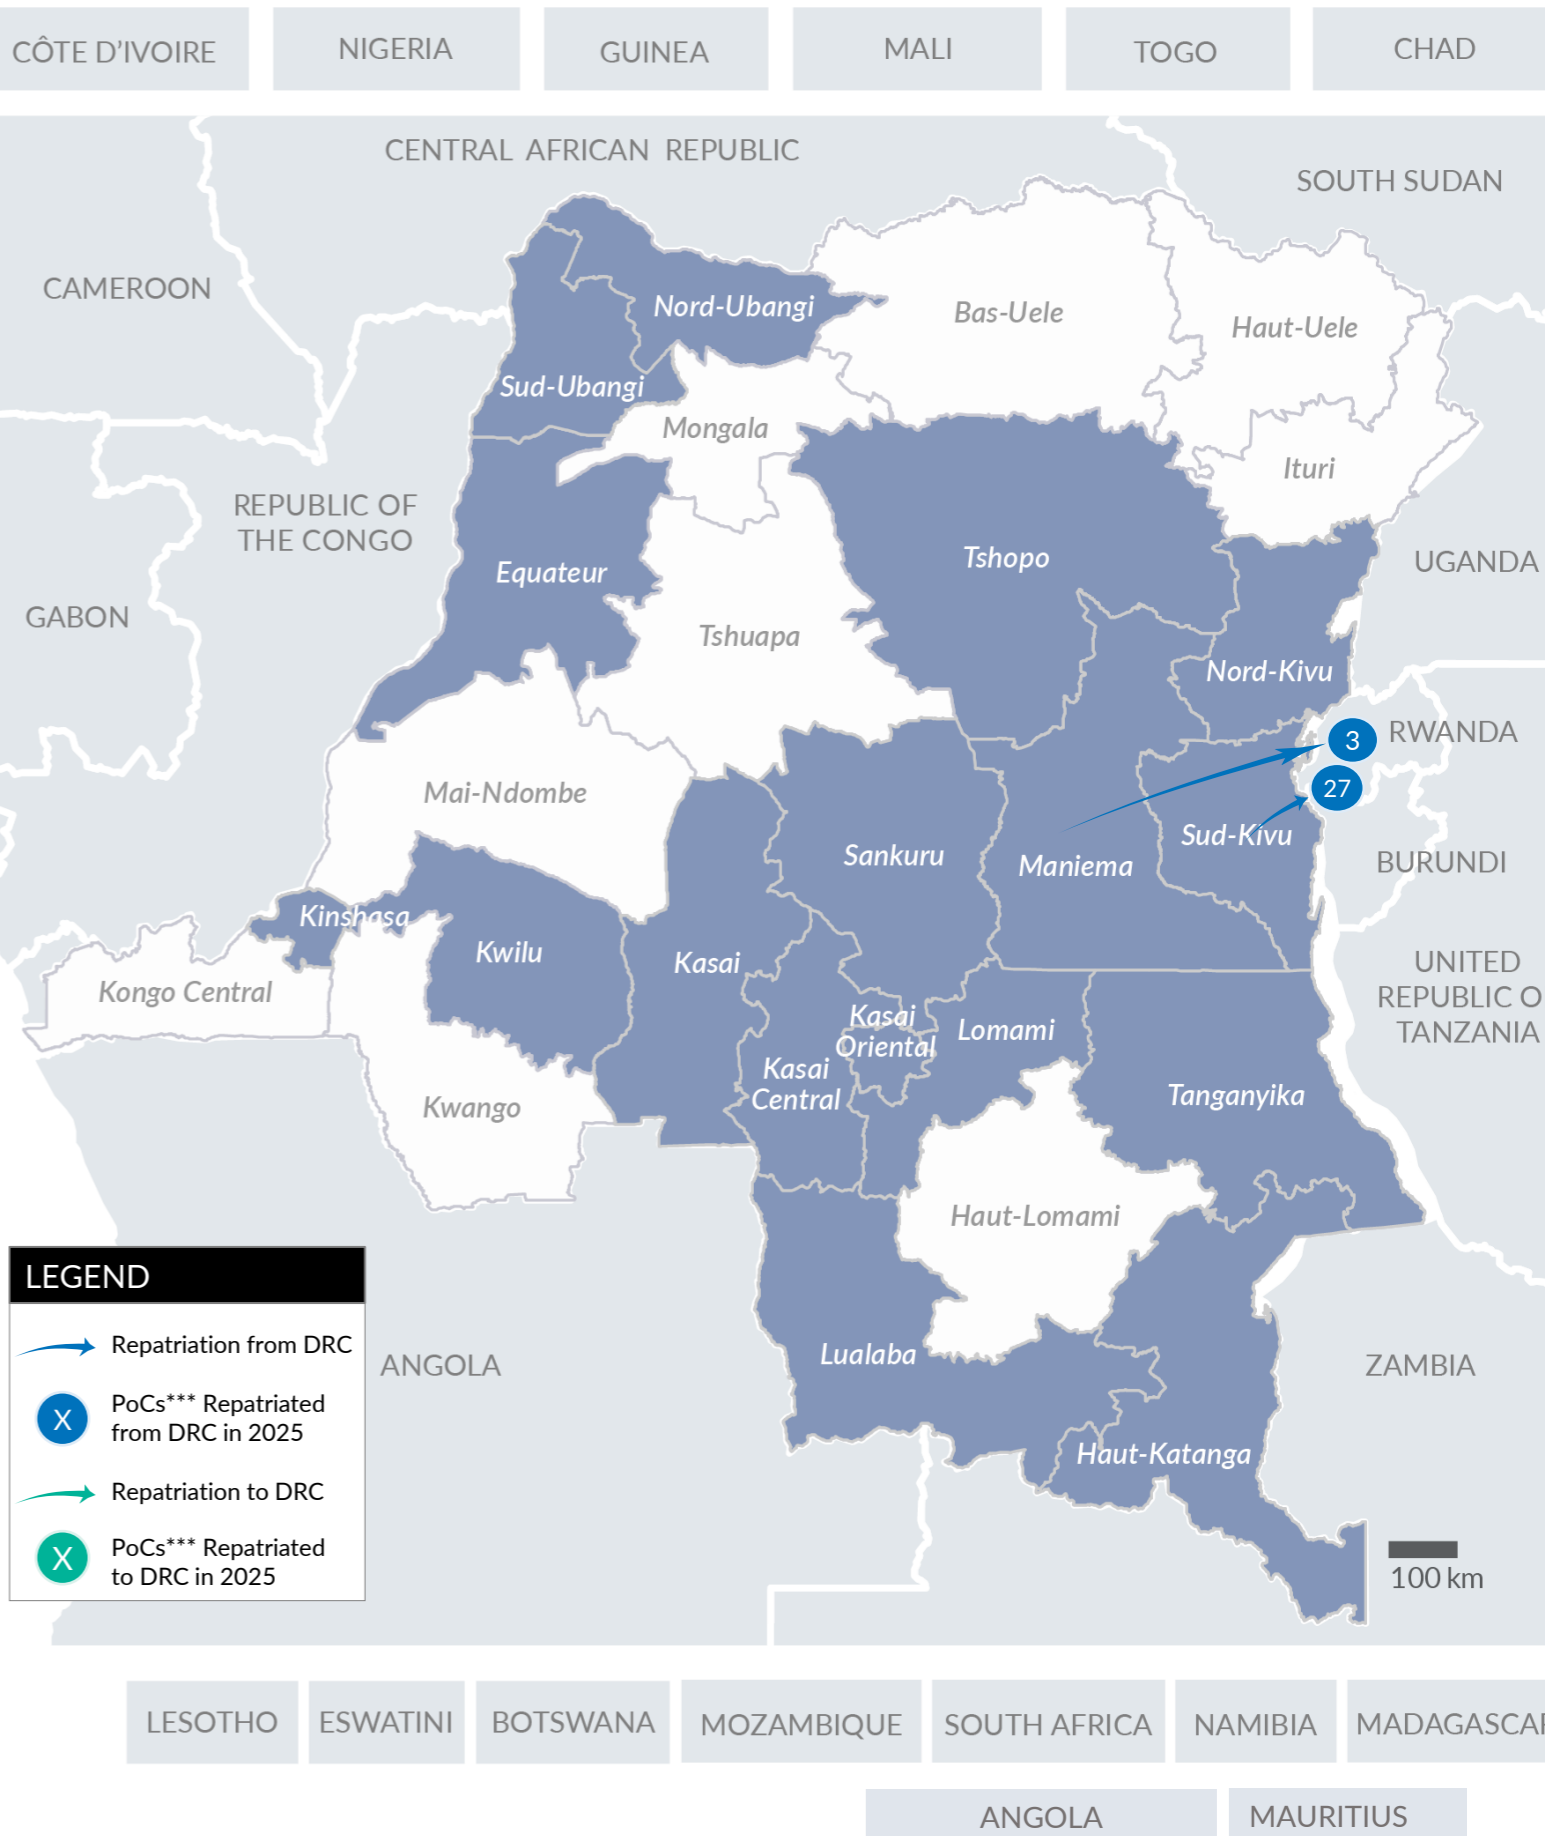

VOLREP* OUT

30

Individuals repatriated
from DRC since
January 2025

7

Families repatriated
from DRC since
January 2025 ****

Country of repatriation

Repatriation from DRC to other countries (last 12 months)

Repatriation from DRC to other countries since 2020

VOLREP* IN

0

Individuals repatriated
in DRC since
January 2025

0

Families repatriated
in DRC since
January 2025****

Country of repatriation

Repatriation from other countries to DRC (last 12 months)

Repatriation from other countries to DRC since 2018

MAIN PROVINCES WHERE REPATRIATIONS HAVE TAKEN PLACE

LEGEND

- Blue arrow: Repatriation from DRC
- Blue circle with X: PoCs*** Repatriated from DRC in 2025
- Green arrow: Repatriation to DRC
- Green circle with X: PoCs*** Repatriated to DRC in 2025

The boundaries and names shown, and the designations used on this map do not imply official endorsement or acceptance by the United Nations.