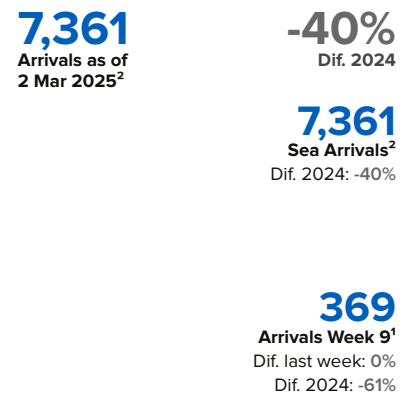

Northwest African maritime (Canary Islands)