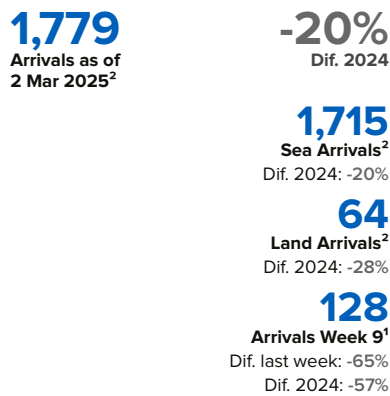

Western Mediterranean