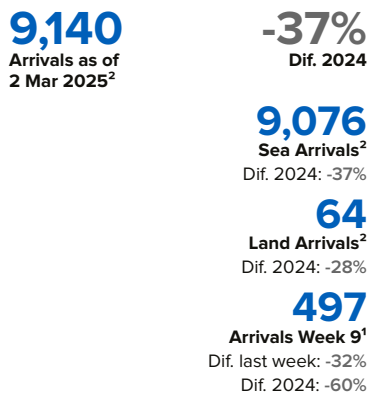

Arrivals in Spain