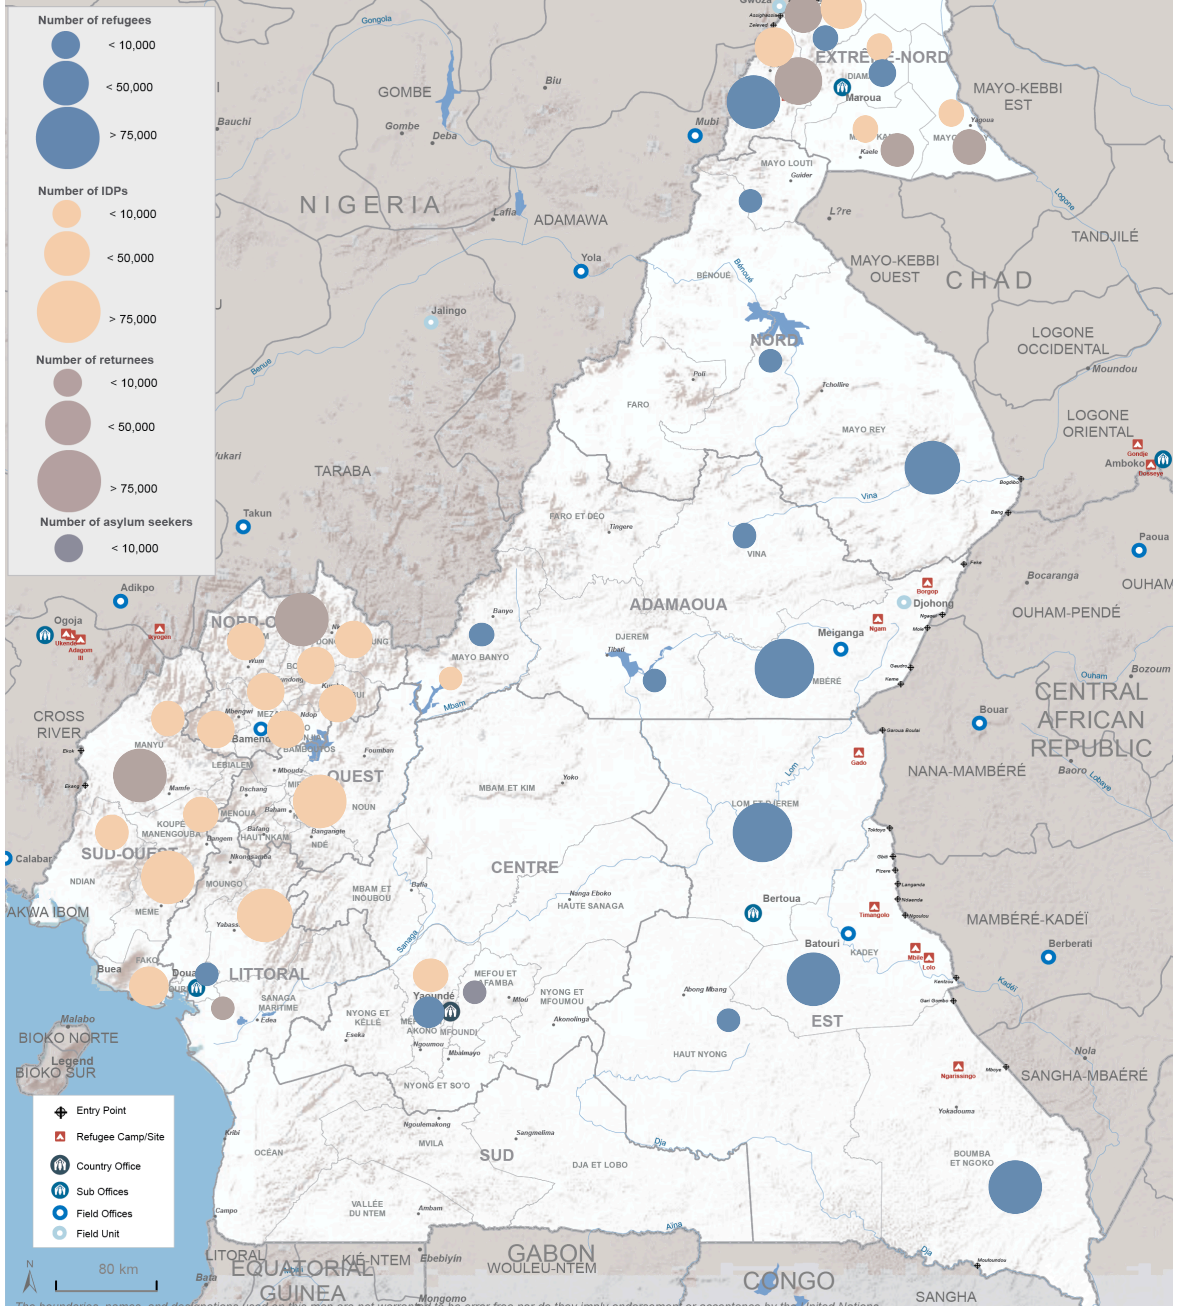

2,125,664 TOTAL FORCIBLY DISPLCED PERSONS

283,692 CENTRAL AFRICAN REFUGEES

126,027 NIGERIAN PERSONS

3,375 REFUGEES OTHERS NATIONALITIES

17,251 ASYLUM SEEKERS

1,036,775 INTERNALLY DISPLCED PERSONS (IDPs)

658,544 RETURNEES IDPs

The boundaries, names, and designations used on this map are not warranted to be error free nor do they imply endorsement or acceptance by the United Nations.
 * Returnees & IDPs: Source: IOM, OCHA
 Refugees & Asylum Seekers: UNHCR
 for more information, please contact Claudric DE KALAMBAK (nguenade@unhcr.org)