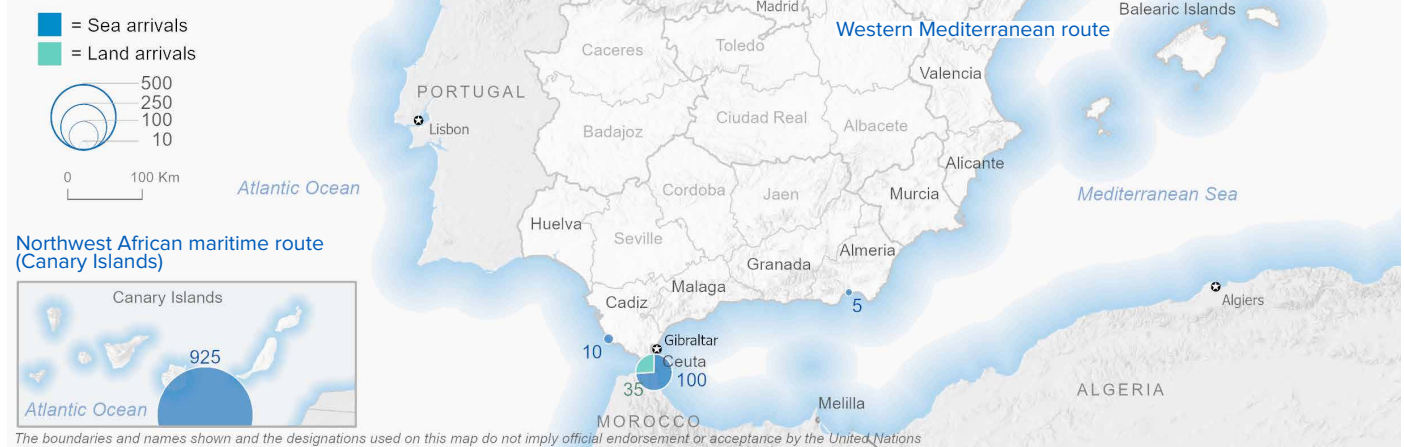

SPAIN Weekly snapshot - Week 10 (3 - 9 Mar 2025)

The charts below are based on figures from the Ministry of Interior and UNHCR estimates. All figures are provisional and subject to change

Refugees & migrants: sea and land arrivals in week 10¹

Arrivals in Spain during the last five weeks¹

Arrivals in Spain by route during the last six months²

Arrivals in Spain per month²

Arrivals in Spain per year²