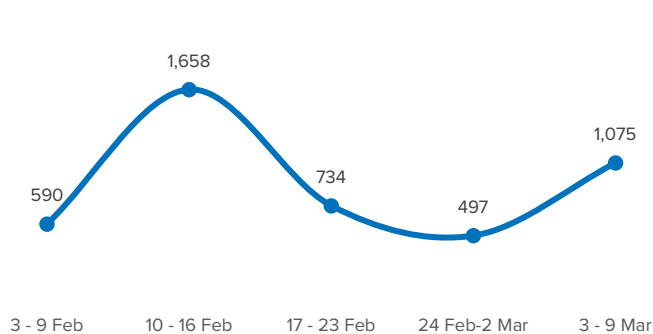

SPAIN Weekly snapshot - Week 10 (3 - 9 Mar 2025)

The charts below are based on figures from the Ministry of Interior and UNHCR estimates. All figures are provisional and subject to change

Refugees & migrants: sea and land arrivals in week 10¹

Arrivals in Spain during the last five weeks¹

Arrivals in Spain by route during the last six months²

Arrivals in Spain per month²

Arrivals in Spain per year²