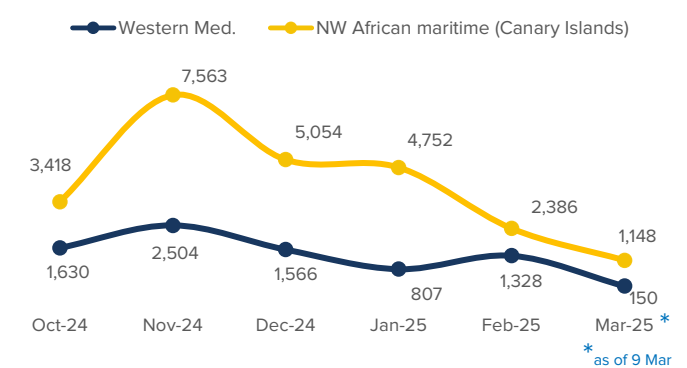

SPAIN Weekly snapshot - Week 10 (3 - 9 Mar 2025)

The charts below are based on figures from the Ministry of Interior and UNHCR estimates. All figures are provisional and subject to change

Refugees & migrants: sea and land arrivals in week 10¹

Arrivals in Spain during the last five weeks¹

Arrivals in Spain by route during the last six months²

Arrivals in Spain per month²

Arrivals in Spain per year²