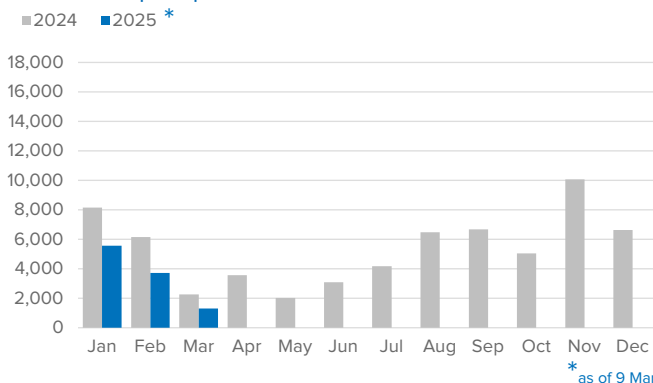

SPAIN Weekly snapshot - Week 10 (3 - 9 Mar 2025)

The charts below are based on figures from the Ministry of Interior and UNHCR estimates. All figures are provisional and subject to change

Refugees & migrants: sea and land arrivals in week 10¹

Arrivals in Spain during the last five weeks¹

Arrivals in Spain by route during the last six months²

Arrivals in Spain per month²

Arrivals in Spain per year²