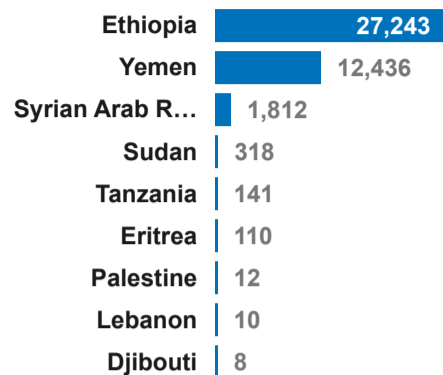

**936K**  
Somali refugees in neighbouring countries

**3.9M**

**1M**  
Conflict induced IDPs in Somalia

**2.9M**  
Natural Disaster IDPs in Somalia

**54**  
Somali Returnees in 2025

**42K**  
Refugees and asylum seekers in Somalia

**Somali Refugees by Country of Asylum**

**Refugees in Somalia by Country of Origin**

**Somali Returnees in 2025**

**Somalis displaced into neighbouring countries**