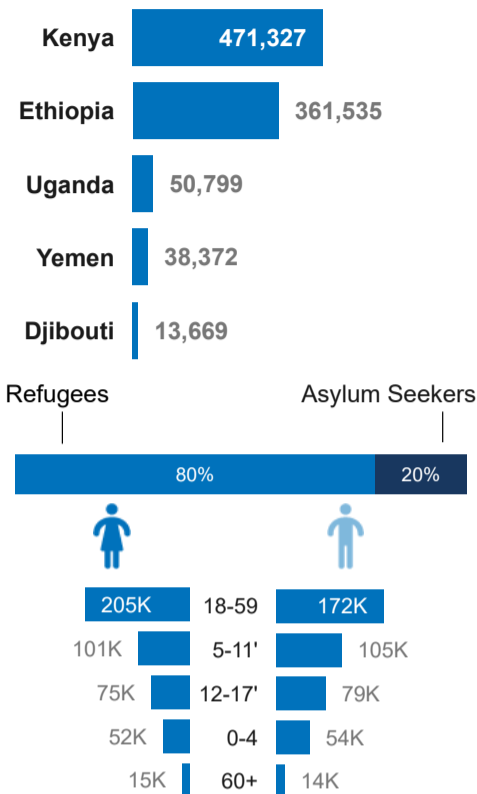

**936K**  
Somali refugees in neighbouring countries

**3.9M**

**1M**  
Conflict induced IDPs in Somalia

**2.9M**  
Natural Disaster IDPs in Somalia

**54**  
Somali Returnees in 2025

**42K**  
Refugees and asylum seekers in Somalia

**Somali Refugees by Country of Asylum**

**Refugees in Somalia by Country of Origin**

**Somali Returnees in 2025**

**Somalis displaced into neighbouring countries**